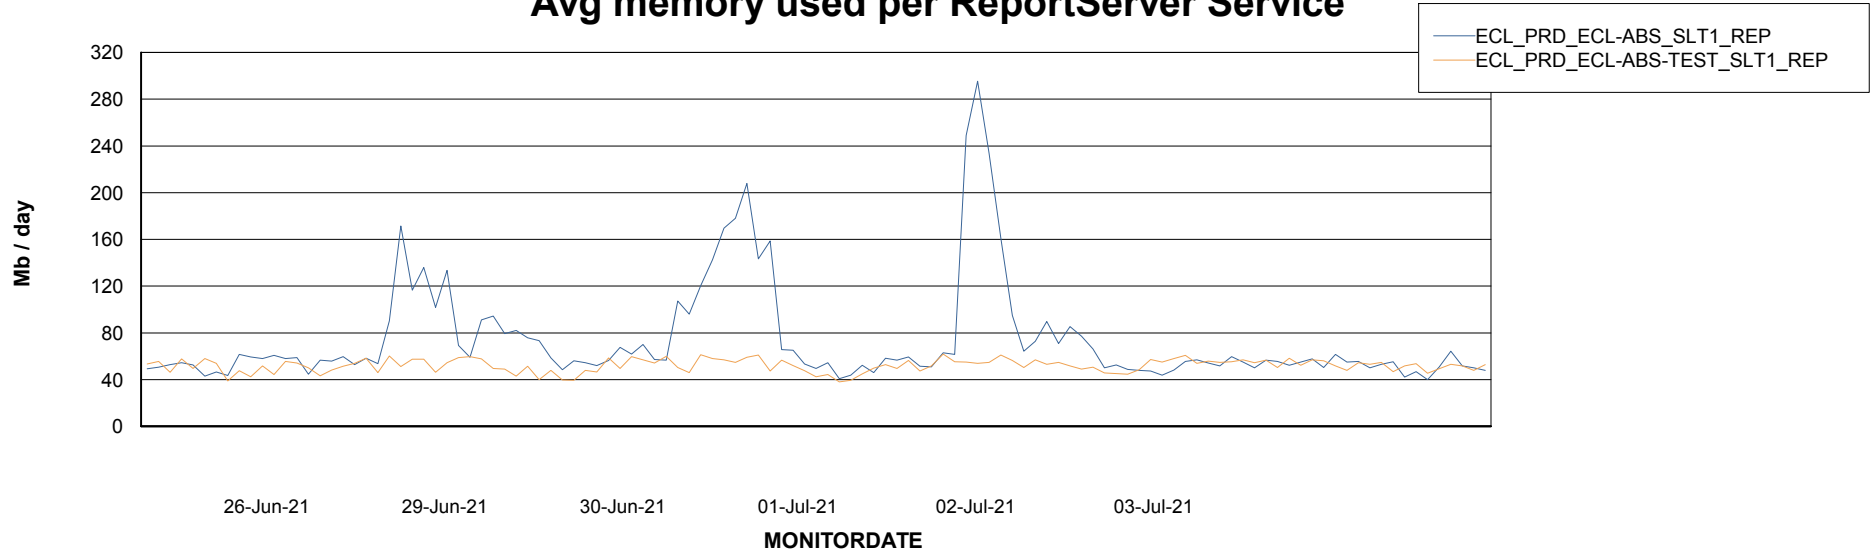

ABSSolute Application ReportServer Services

Avg memory used per ReportServer Service