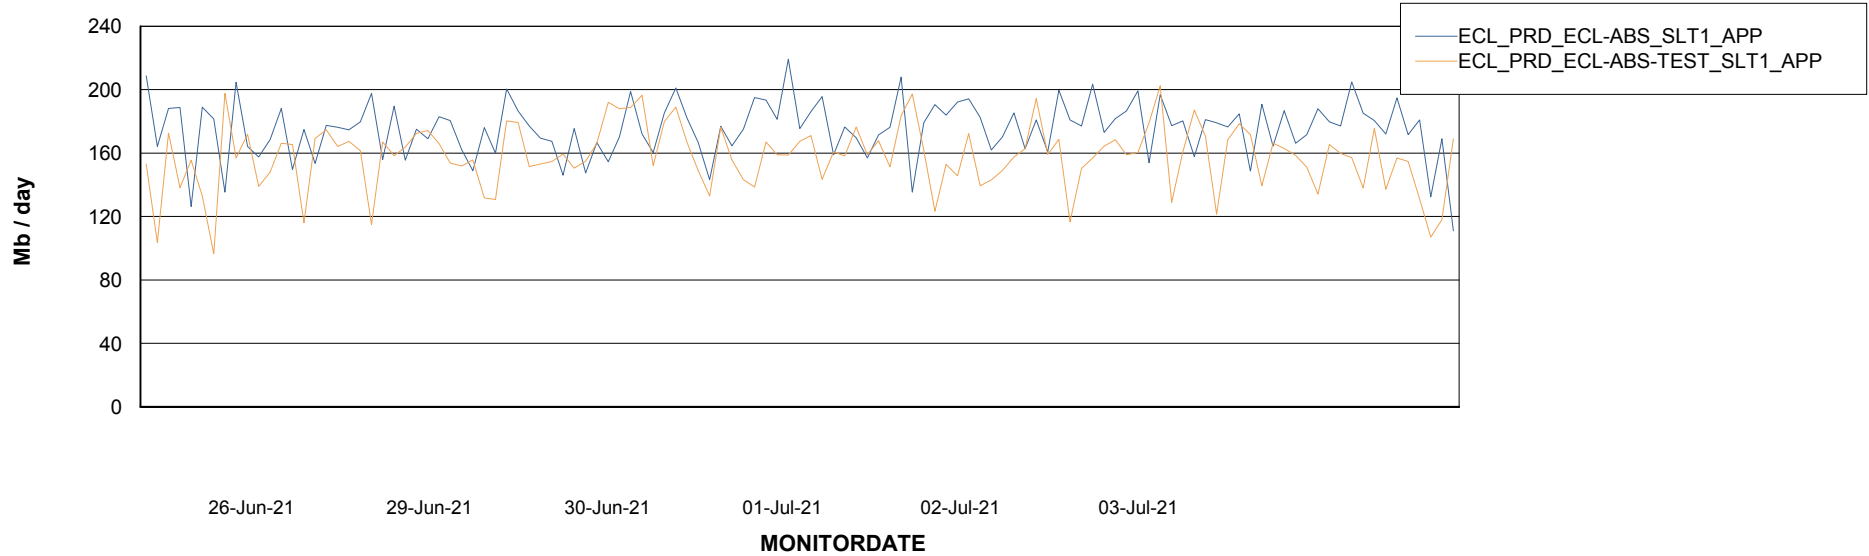

DATABASE SIZE ECLDB_Production

Database growth over last month

Weekly SLA Customer Report

Customer ECL_Production
Database ID 77

Database Tablespace		ECLDB_Production		
Date	Tablespace Name	Filesize (Gb)	Usedsize (Gb)	Percentage free
03-Jul-21	ABSDATA	39	32	17
	INDX	8	3	59
02-Jul-21	ABSDATA	39	32	17
	INDX	8	3	59
30-Jun-21	ABSDATA	39	32	17
	INDX	8	3	59
29-Jun-21	ABSDATA	39	32	17
	INDX	8	3	59

Weekly SLA Customer Report

Customer ECL_Production
Database ID 77

ABSSolute Application Server Services

Avg memory used per ABS Server Service

Avg users per day per ABS server

Weekly SLA Customer Report

Customer ECL_Production
Database ID 77