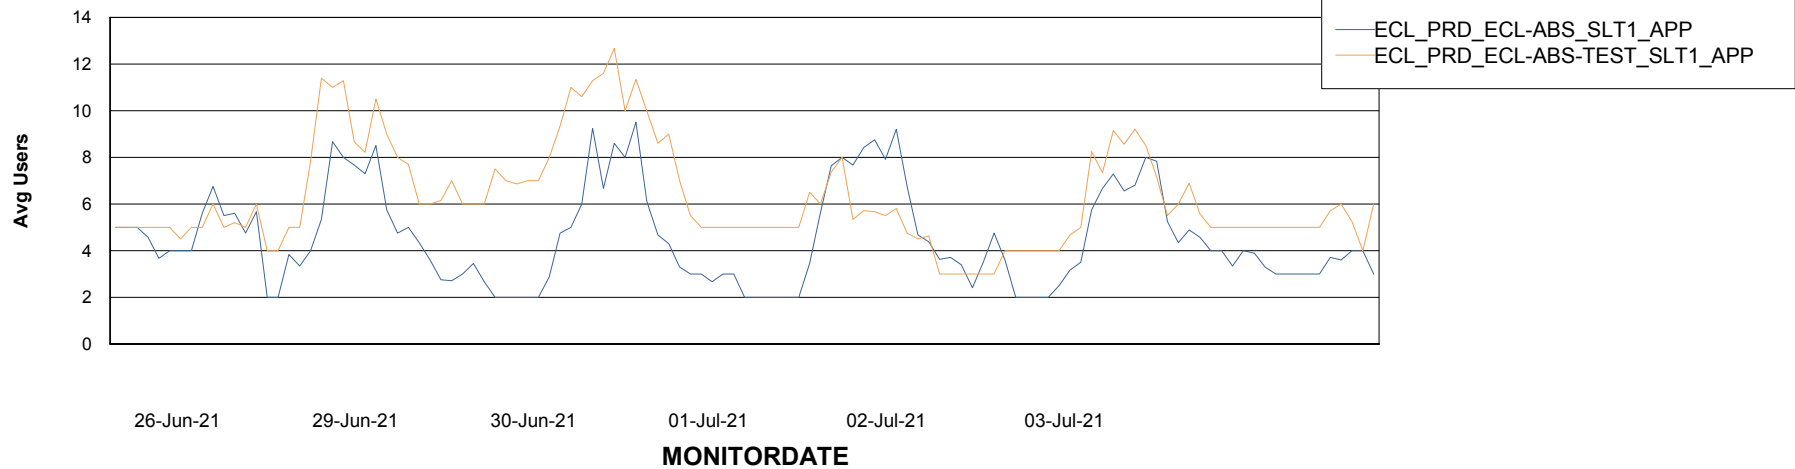

Weekly SLA Customer Report

Customer ECL_Production
Database ID 77

ABSSolute Application Server Services

Avg memory used per ABS Server Service

Avg users per day per ABS server

Weekly SLA Customer Report

Customer ECL_Production
Database ID 77