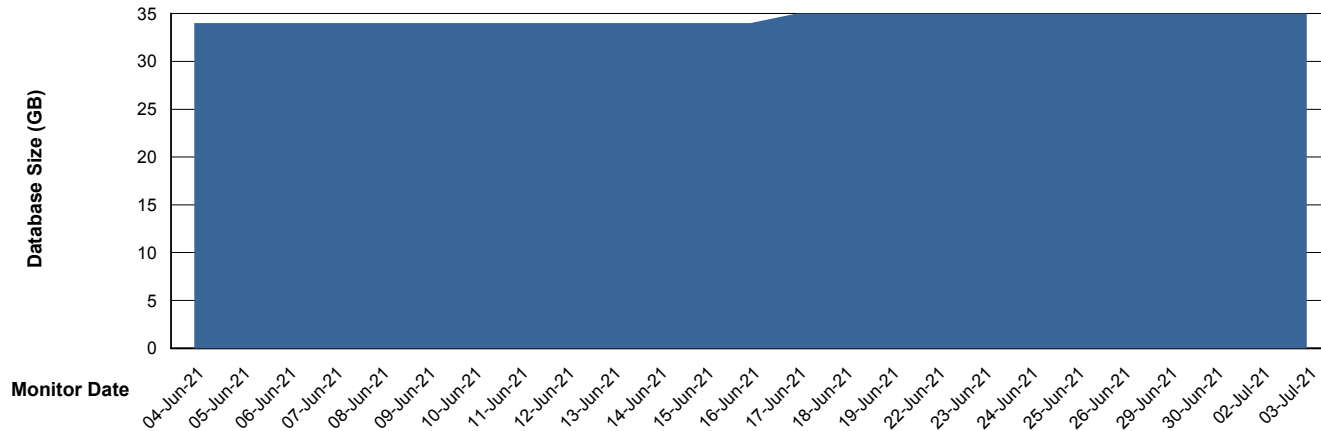

Weekly SLA Customer Report

Customer ECL_Production
 Database ID 77

Harddisk Usage ECL_PRD_ECL-ABS-WEB

	Free disk space on C: (%)	Total disk space on C: (Gb)	Used disk space on C: (Gb)
03-Jul-21	49	127	65
02-Jul-21	49	127	65
01-Jul-21	49	127	64
30-Jun-21	49	127	64
29-Jun-21	50	127	64
27-Jun-21	50	0	0

DATABASE SIZE ECLDB_Production

Database growth over last month

Weekly SLA Customer Report

Customer ECL_Production
Database ID 77

Database Tablespace		ECLDB_Production		
Date	Tablespace Name	Filesize (Gb)	Usedsize (Gb)	Percentage free
03-Jul-21	ABSDATA	39	32	17
	INDX	8	3	59
02-Jul-21	ABSDATA	39	32	17
	INDX	8	3	59
30-Jun-21	ABSDATA	39	32	17
	INDX	8	3	59
29-Jun-21	ABSDATA	39	32	17
	INDX	8	3	59