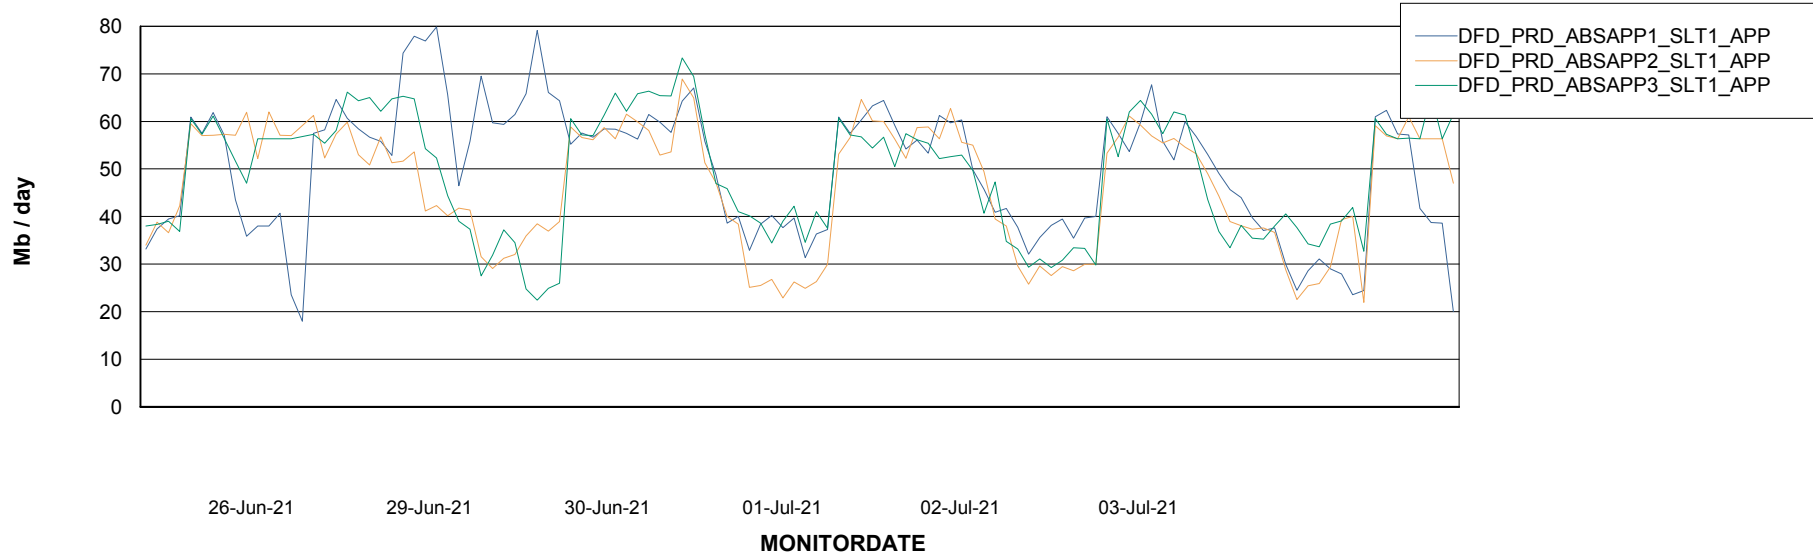

Weekly SLA Customer Report

Customer DFD_Production
Database ID 39

Database Performance DFDDB_Production

Weekly SLA Customer Report

Customer DFD_Production
Database ID 39

Database Performance DFDDDBI_Production

DATABASE SIZE DFDDDB_Production

Database growth over last month

Weekly SLA Customer Report

Customer DFD_Production
Database ID 39

Database Tablespace		DFDDB_Production		
Date	Tablespace Name	Filesize (Gb)	Usedsize (Gb)	Percentage free
03-Jul-21	ABSDATA	83	0	100
	INDX	161	0	100
02-Jul-21	ABSDATA	83	0	100
	INDX	161	0	100
01-Jul-21	ABSDATA	83	0	100
	INDX	161	0	100
30-Jun-21	ABSDATA	83	0	100
	INDX	161	0	100
29-Jun-21	ABSDATA	83	0	100
	INDX	161	0	100

Weekly SLA Customer Report

Customer DFD_Production
Database ID 39

ABSSolute Application Server Services

Avg memory used per ABS Server Service

Avg users per day per ABS server

Weekly SLA Customer Report

Customer DFD_Production
Database ID 39