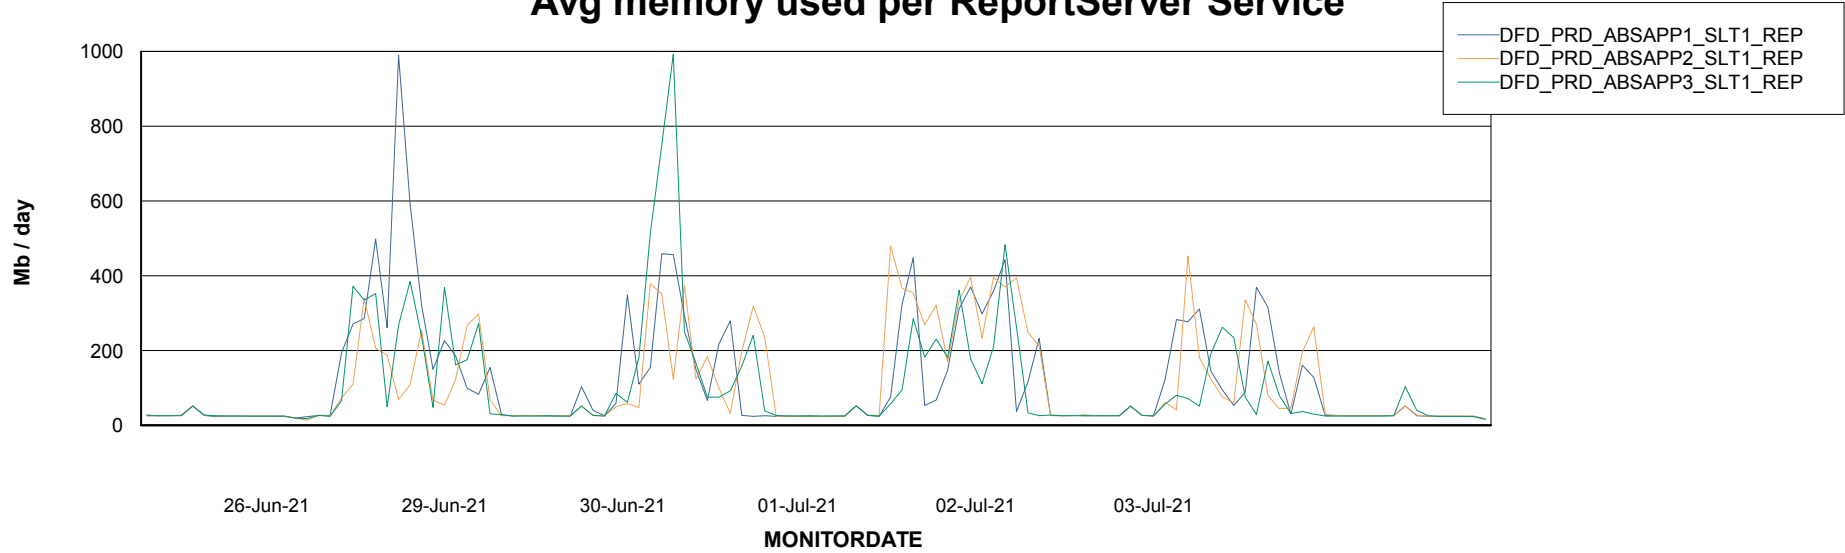

ABSSolute Application ReportServer Services

Avg memory used per ReportServer Service