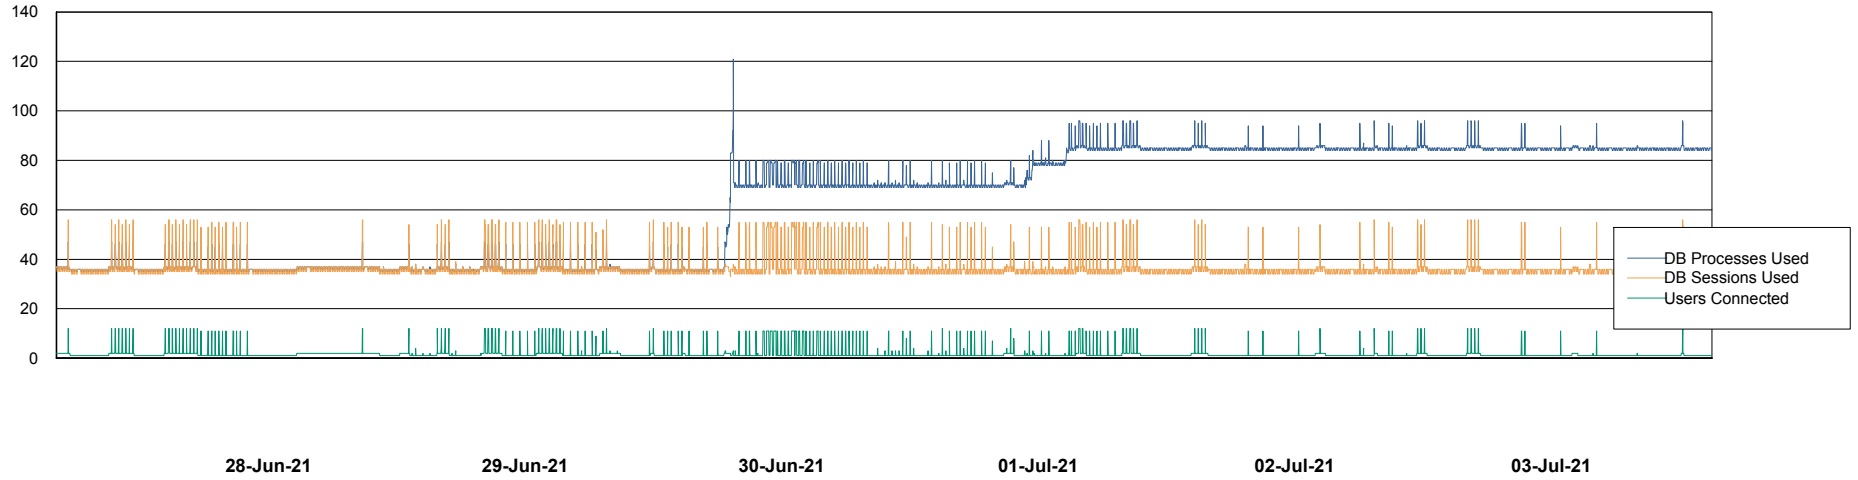

Weekly SLA Customer Report

Customer CUS Production
Database ID 84

Database Performance CUS_ProdDB_Primary

Weekly SLA Customer Report

Customer CUS Production
Database ID 84

Database Performance CUS_ProdDB_Standby