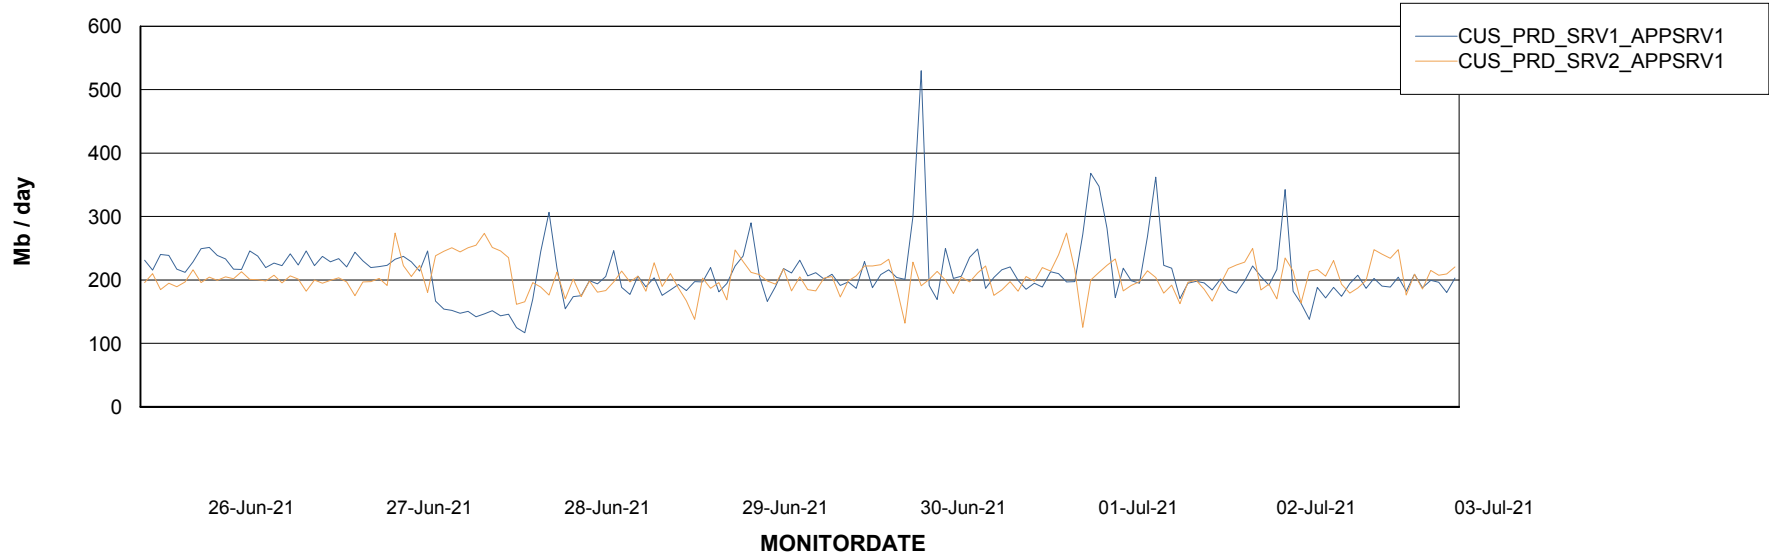

ABSSolute Application Server Services

Avg memory used per ABS Server Service