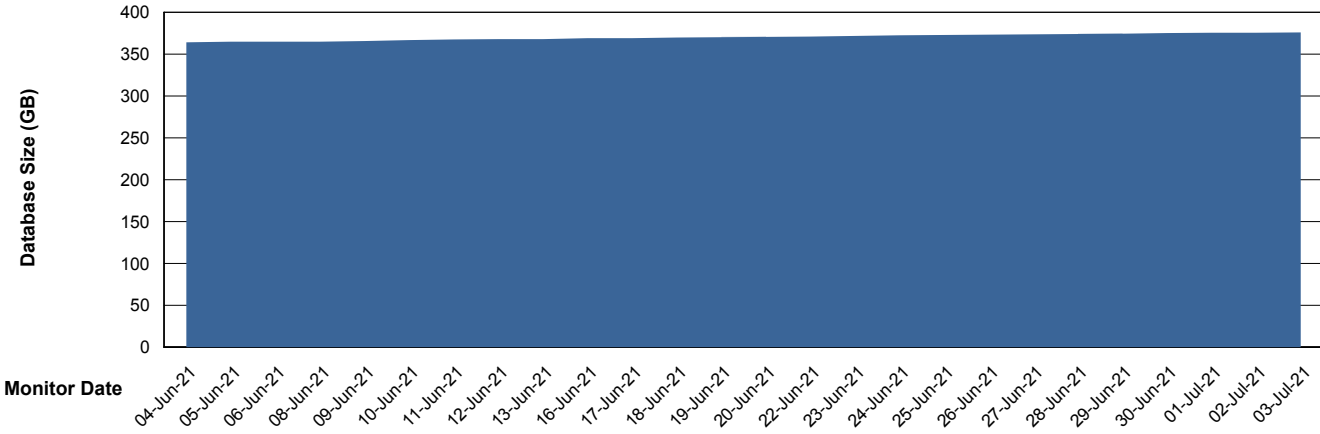

DATABASE SIZE CUS_ProdDB_Primary

Database growth over last month