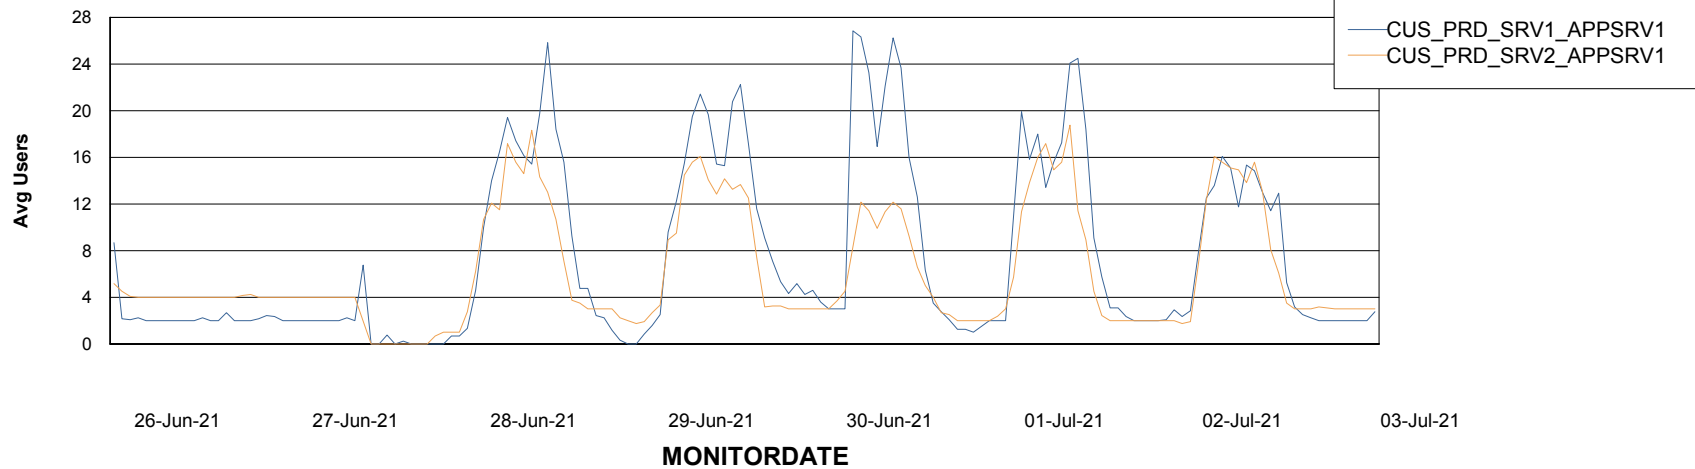

Avg users per day per ABS server