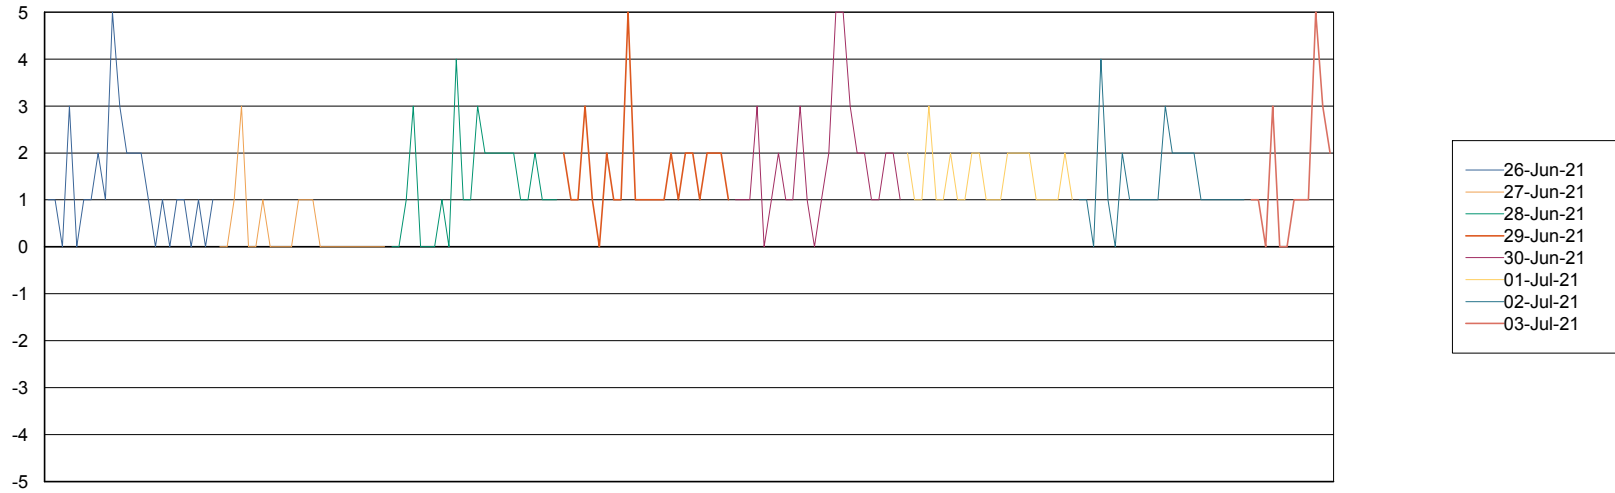

Standby Database Health CUS Production

Recovery lag for last 7 days