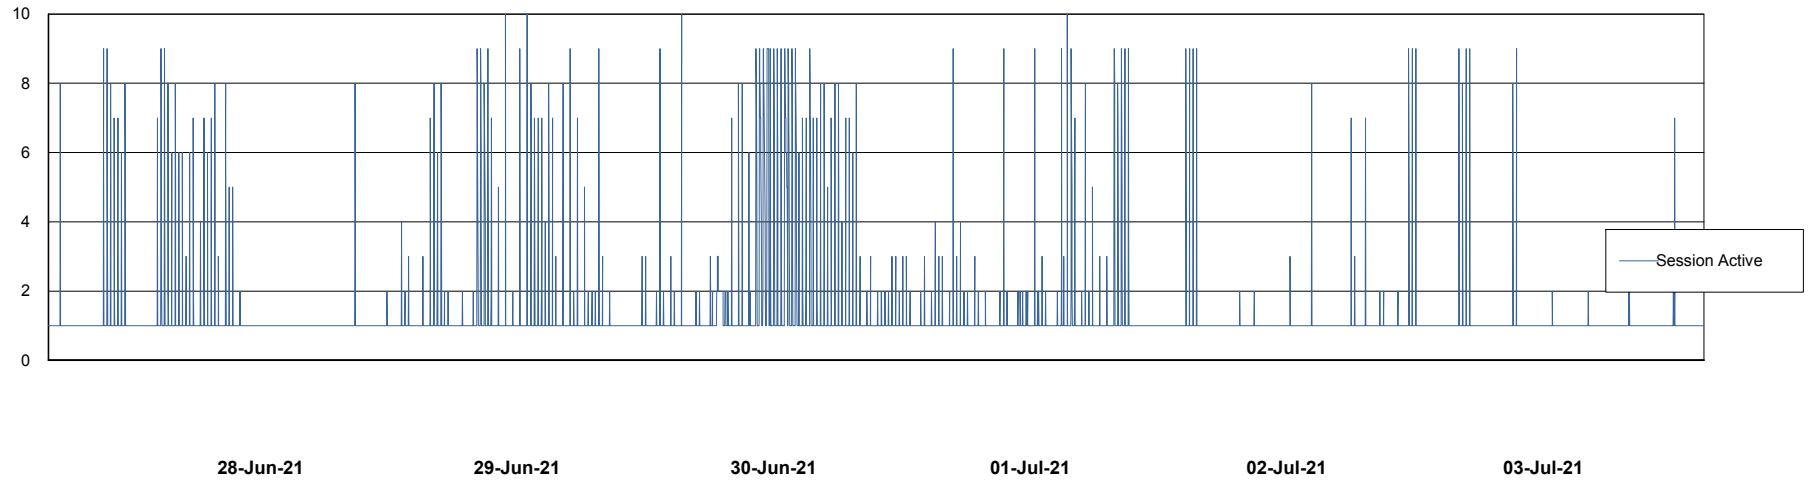

Weekly SLA Customer Report

Customer CUS Production
Database ID 84

Database Performance CUS_ProdDB_Primary

Weekly SLA Customer Report

Customer CUS Production
Database ID 84

Database Performance CUS_ProdDB_Standby