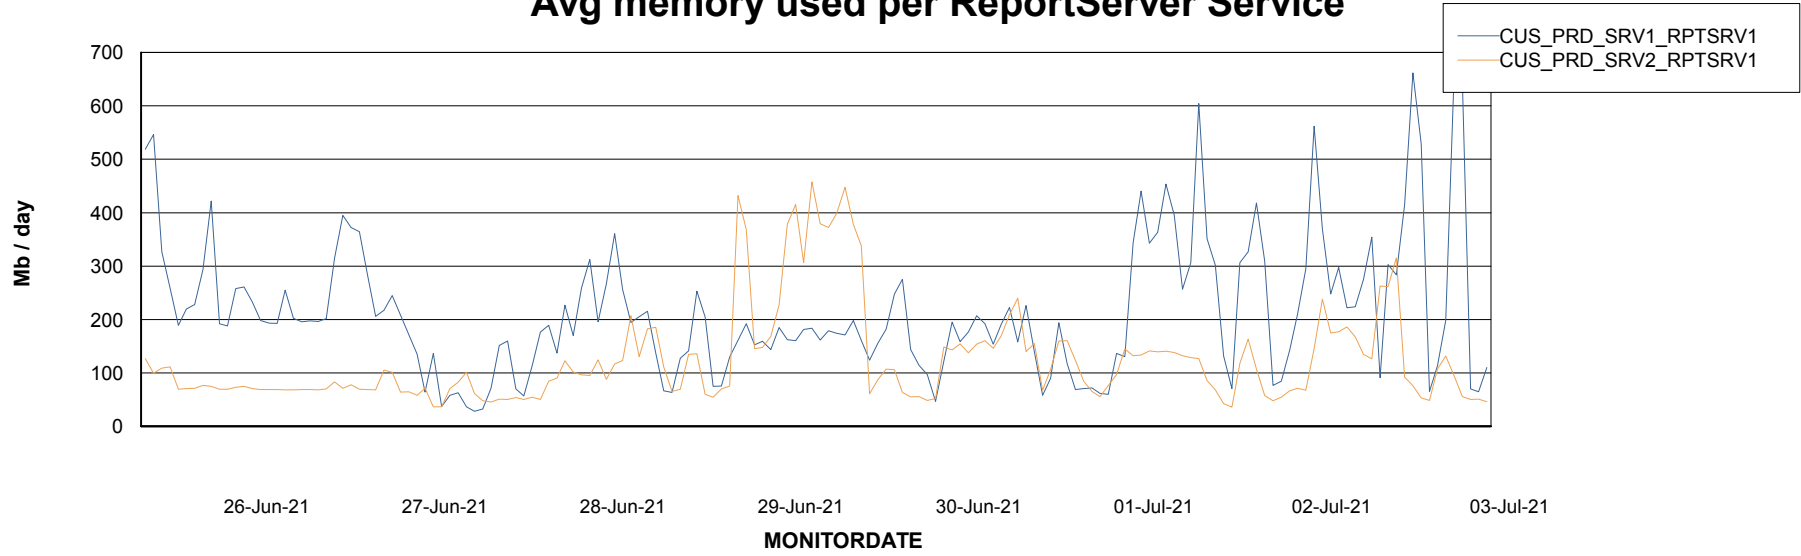

Avg memory used per ABS Server Service

Avg users per day per ABS server

Weekly SLA Customer Report

Customer CUS Production
Database ID 84

ABSolute Web Component Services

Avg memory used per ReportServer Service