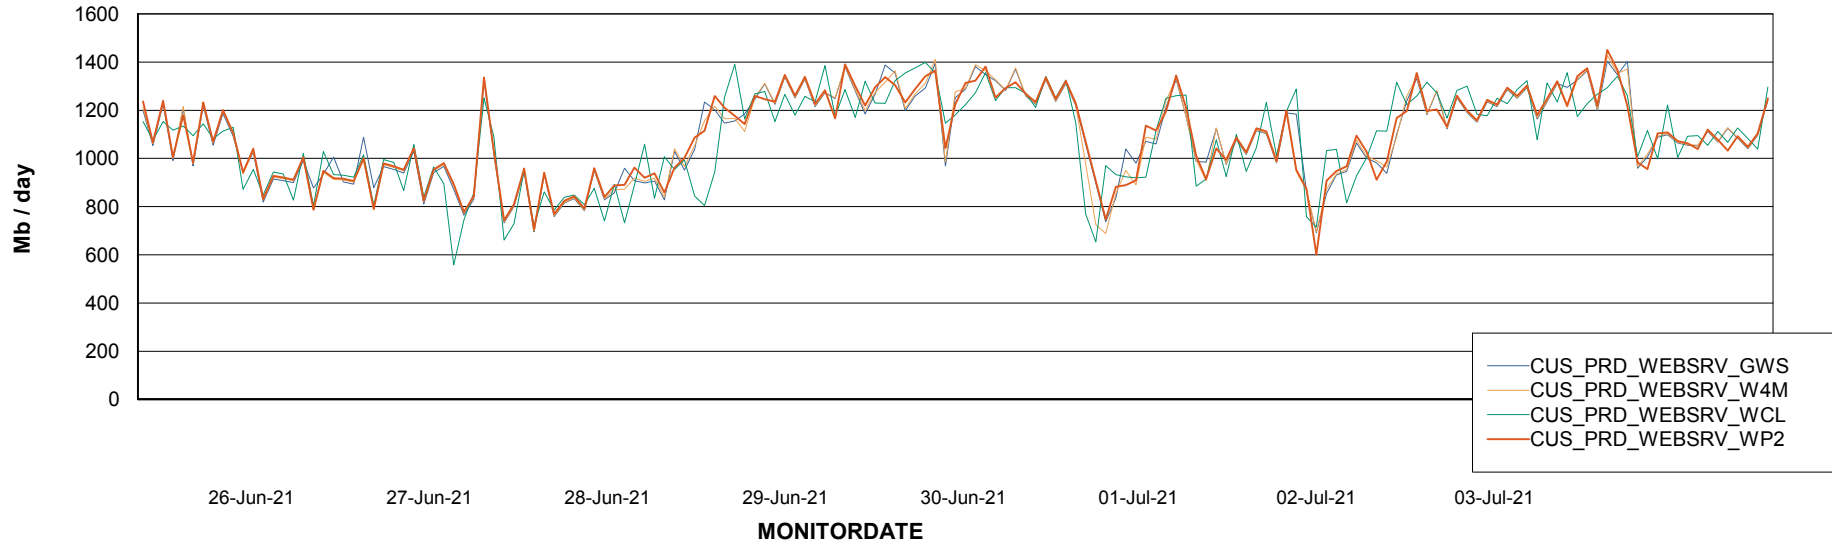

ABSSolute Web Component Services

Avg memory used per ABS Web component