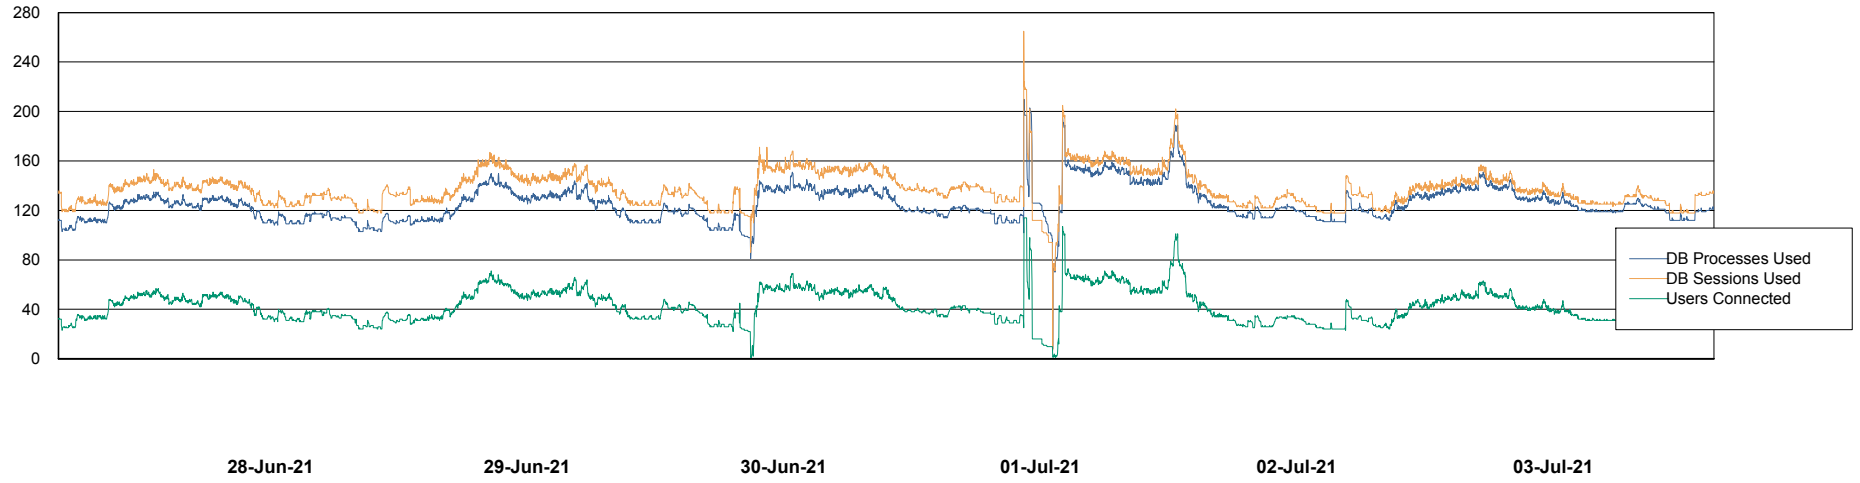

Harddisk Usage CUS_StandByDBSrv_ABSDB2

	Free disk space on c: (%)	Total disk space on c: (Gb)	Free disk space on d: (%)	Total disk space on d: (Gb)
03-Jul-21	73	199	35	1,024
02-Jul-21	73	199	35	1,024
01-Jul-21	73	199	34	1,024
30-Jun-21	73	199	35	1,024
29-Jun-21	73	199	36	1,024
28-Jun-21	73	199	36	1,024
27-Jun-21	73	199	36	1,024

Weekly SLA Customer Report

Customer CUS Production
Database ID 84

Database Performance CUS_ProdDB_Primary

Weekly SLA Customer Report

Customer CUS Production
Database ID 84

Database Performance CUS_ProdDB_Standby