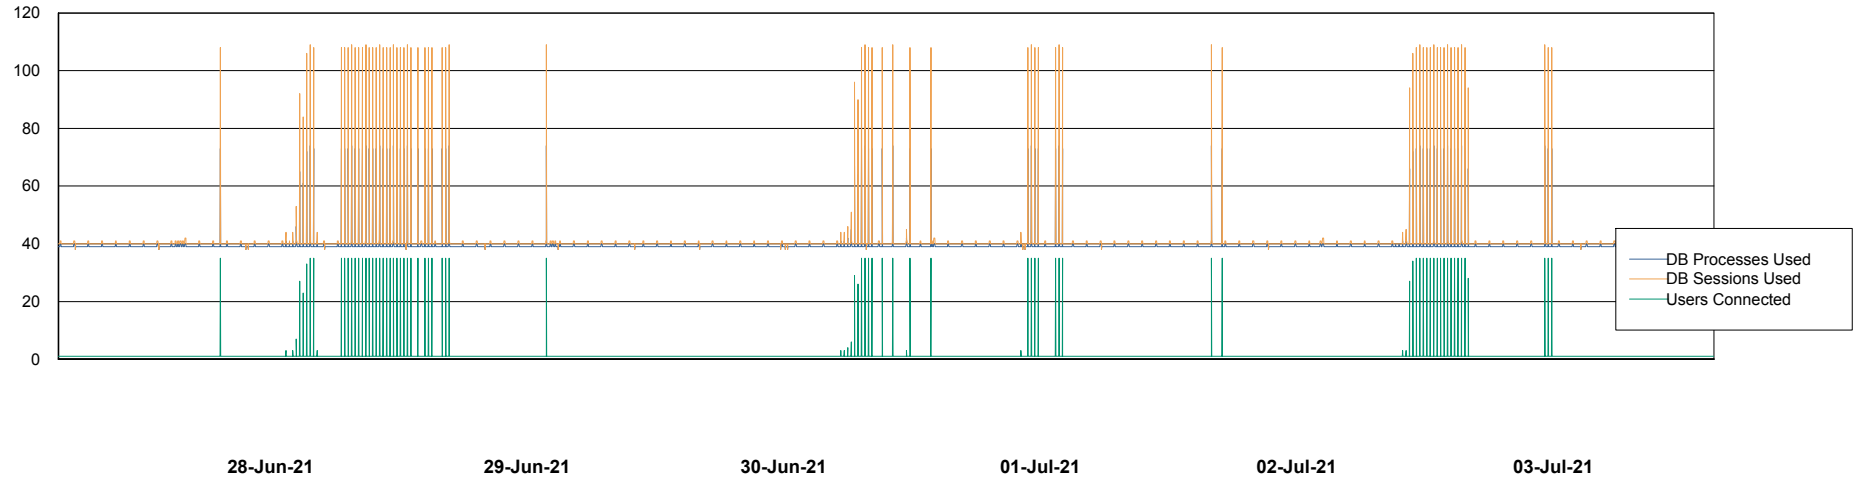

Database Performance CLODB_PRD_Standby