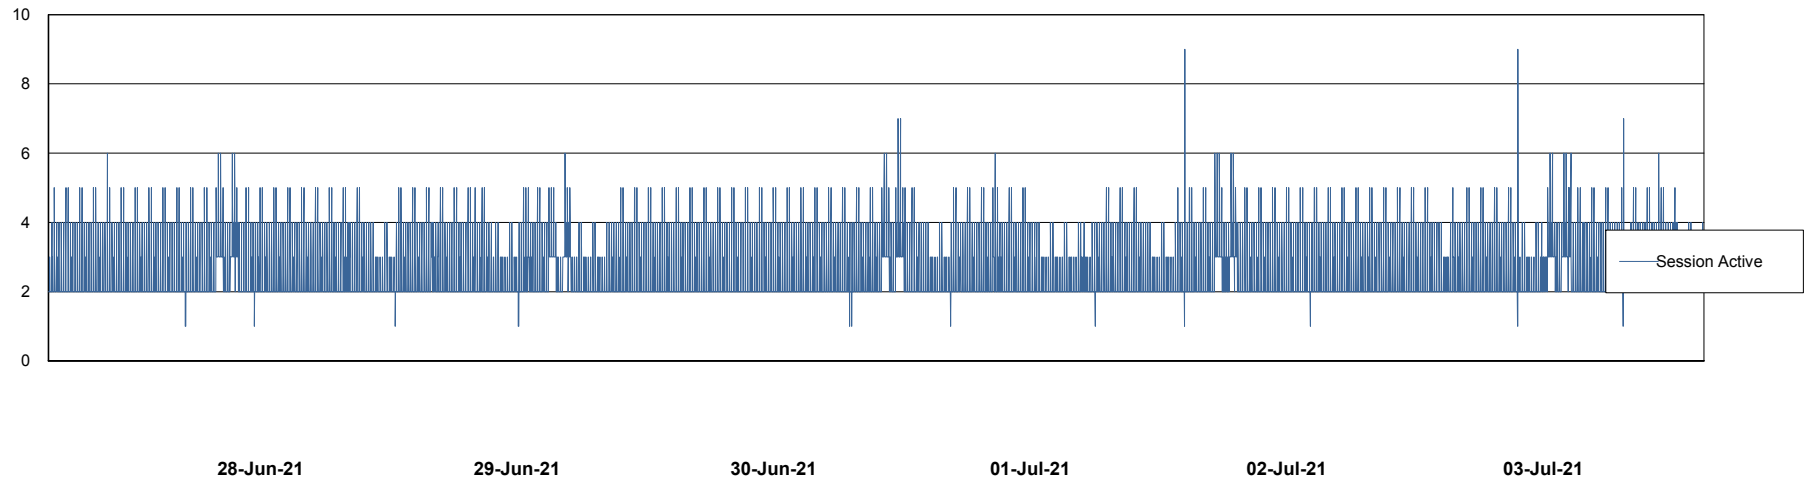

Database Performance CLODB_PRD_BI