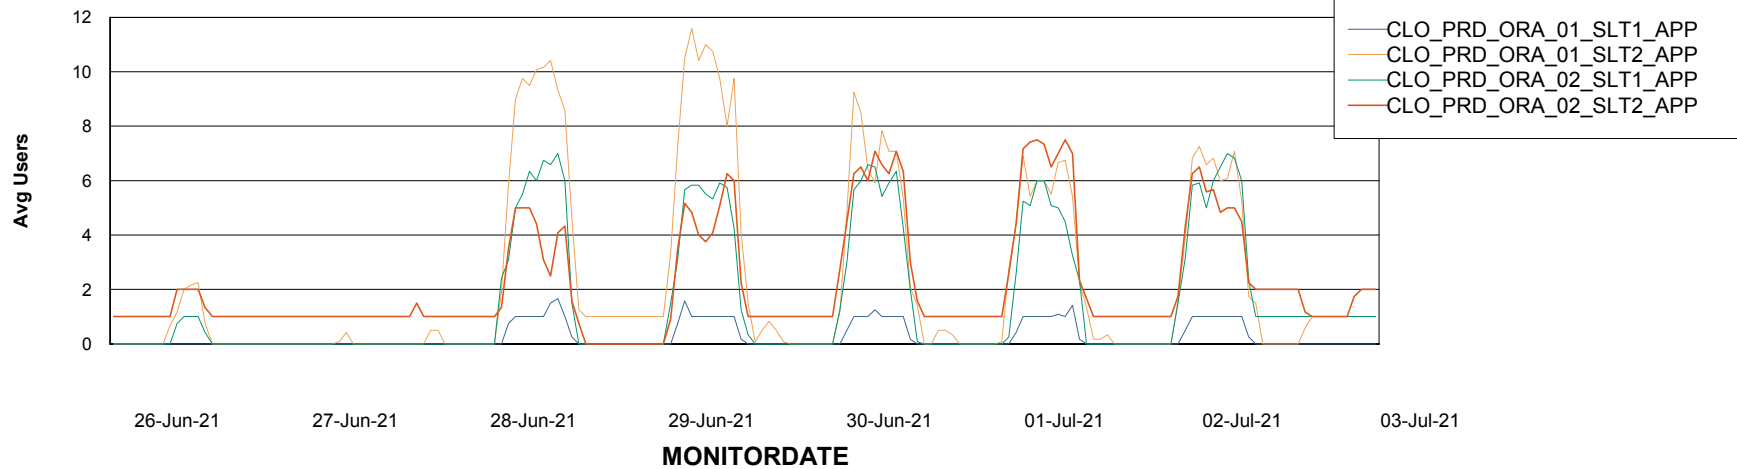

Avg users per day per ABS server