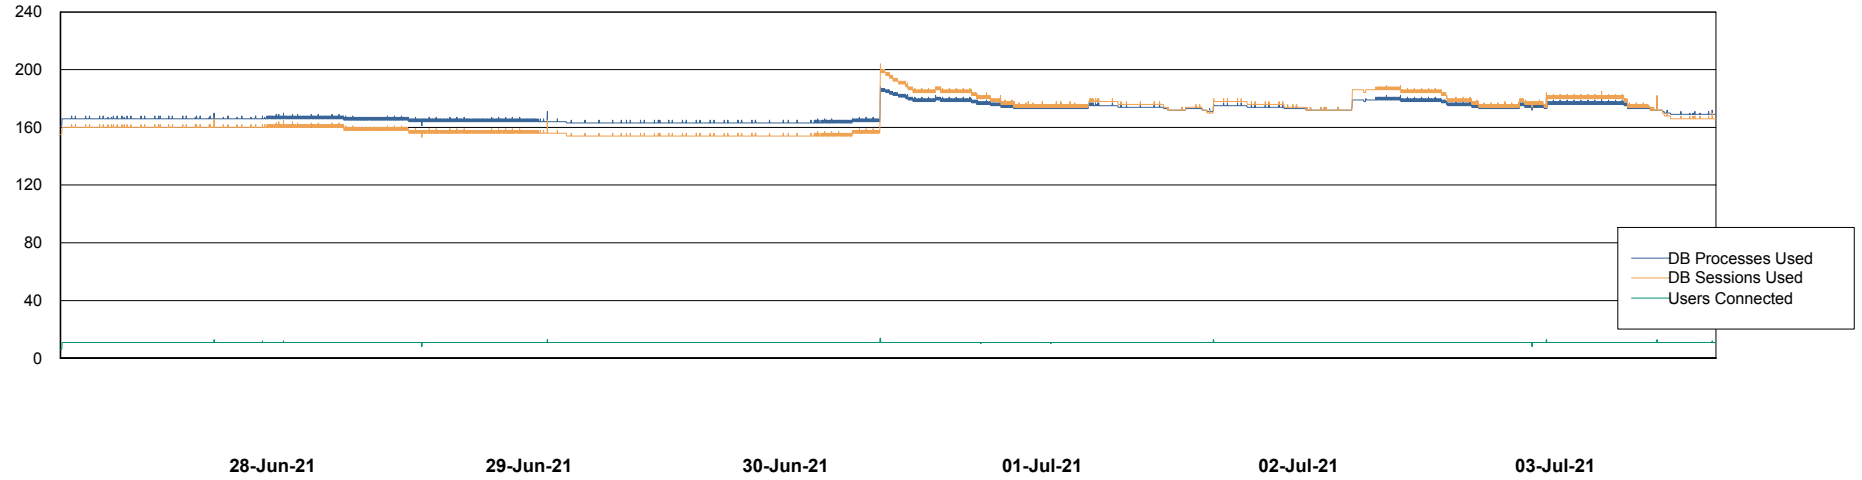

Weekly SLA Customer Report

Customer CLO Production
Database ID 38

Database Performance CLODB_PRD_Standby

Weekly SLA Customer Report

Customer CLO Production
Database ID 38

Database Performance CLODB_PRD_Test