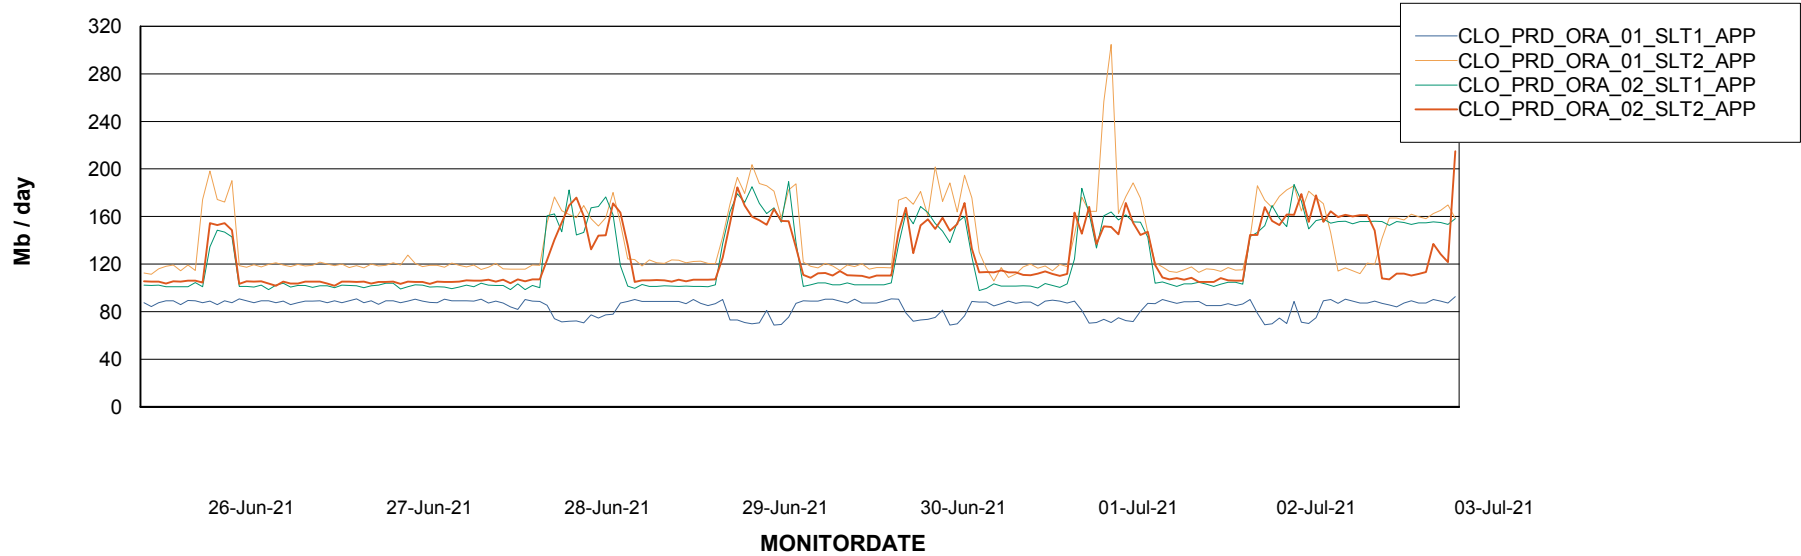

ABSSolute Application Server Services

Avg memory used per ABS Server Service