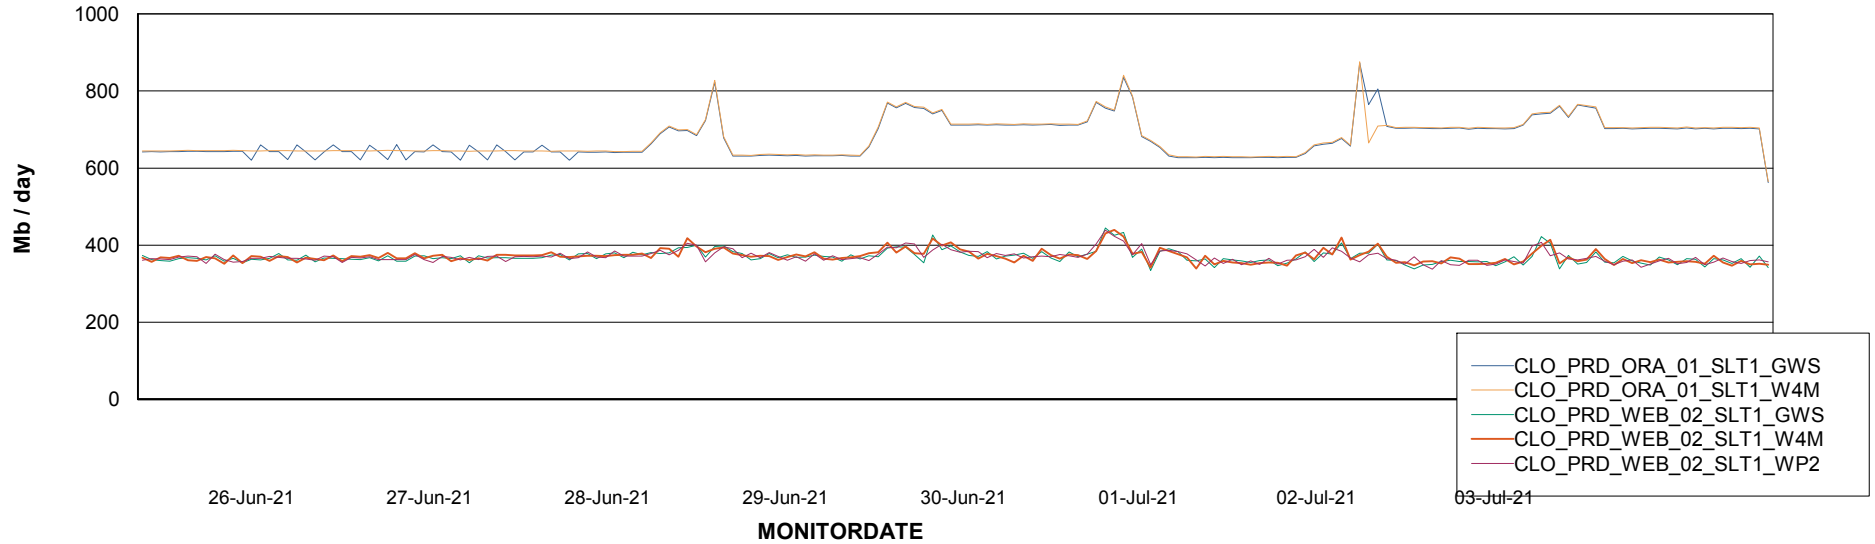

ABSSolute Web Component Services

Avg memory used per ABS Web component