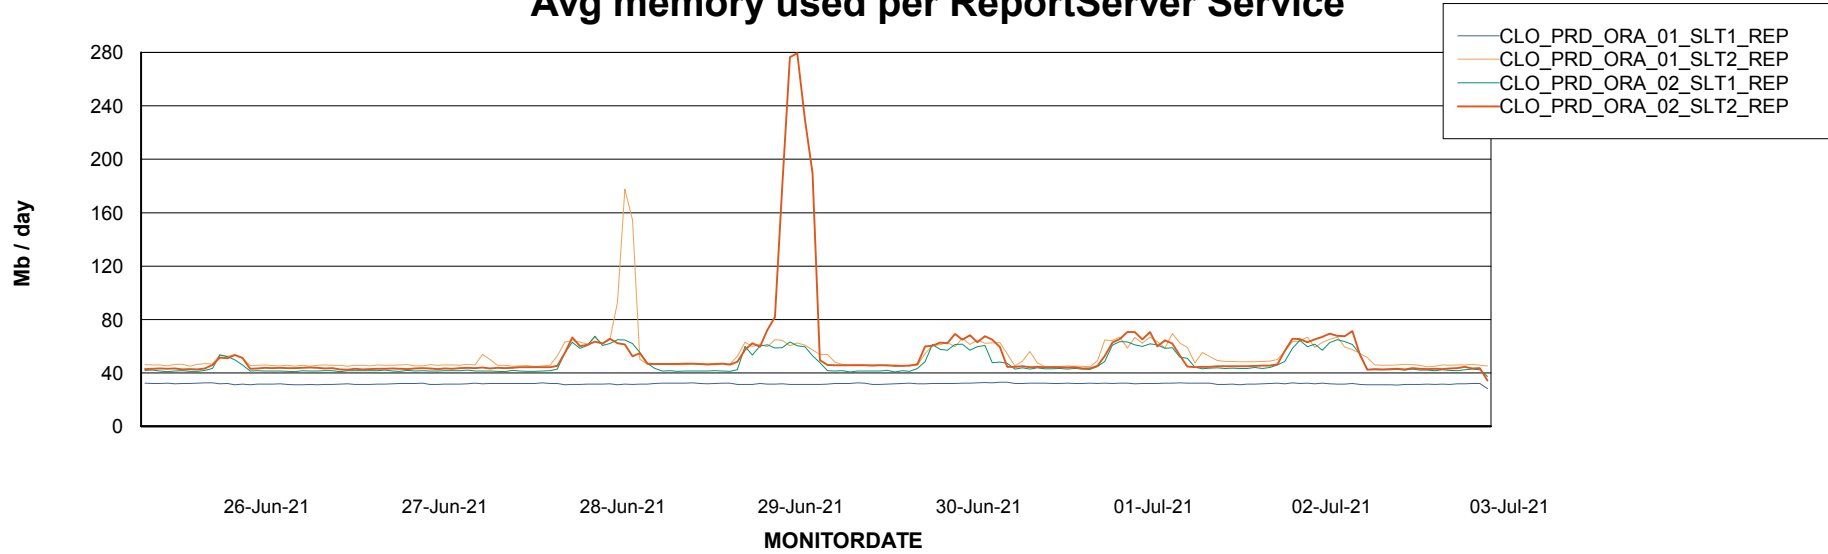

Avg memory used per ABS Server Service

Avg users per day per ABS server

Weekly SLA Customer Report

Customer CLO Production
Database ID 38

ABSolute Application ReportServer Services

Avg memory used per ReportServer Service