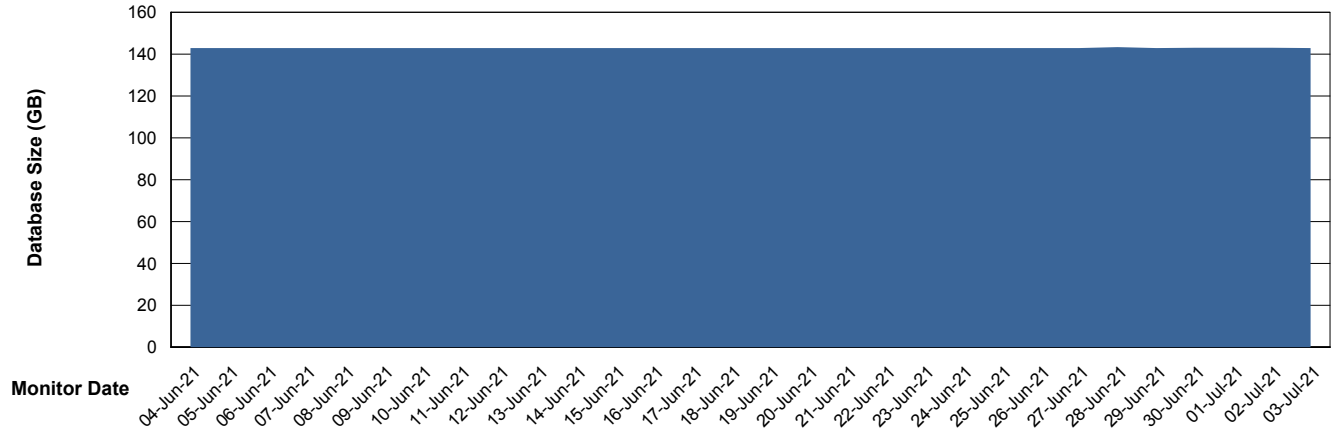

DATABASE SIZE CLODB_PRD_Test

Database growth over last month