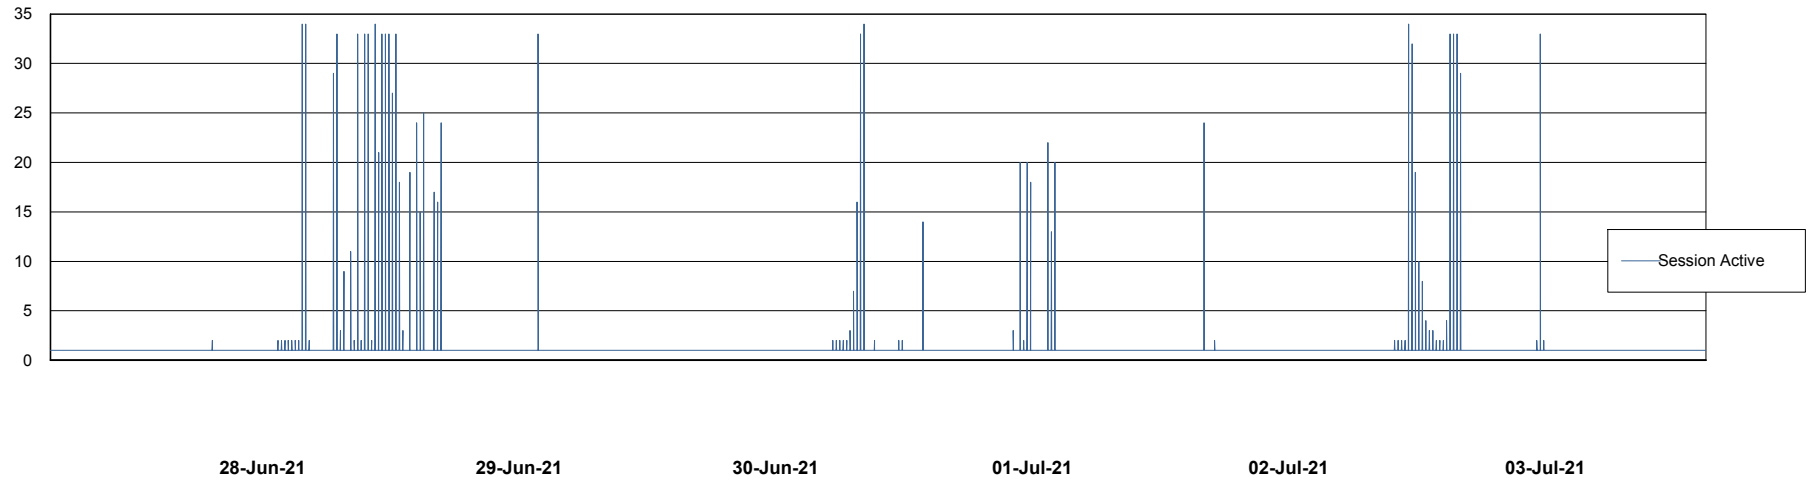

Database Performance CLODB_PRD_Standby