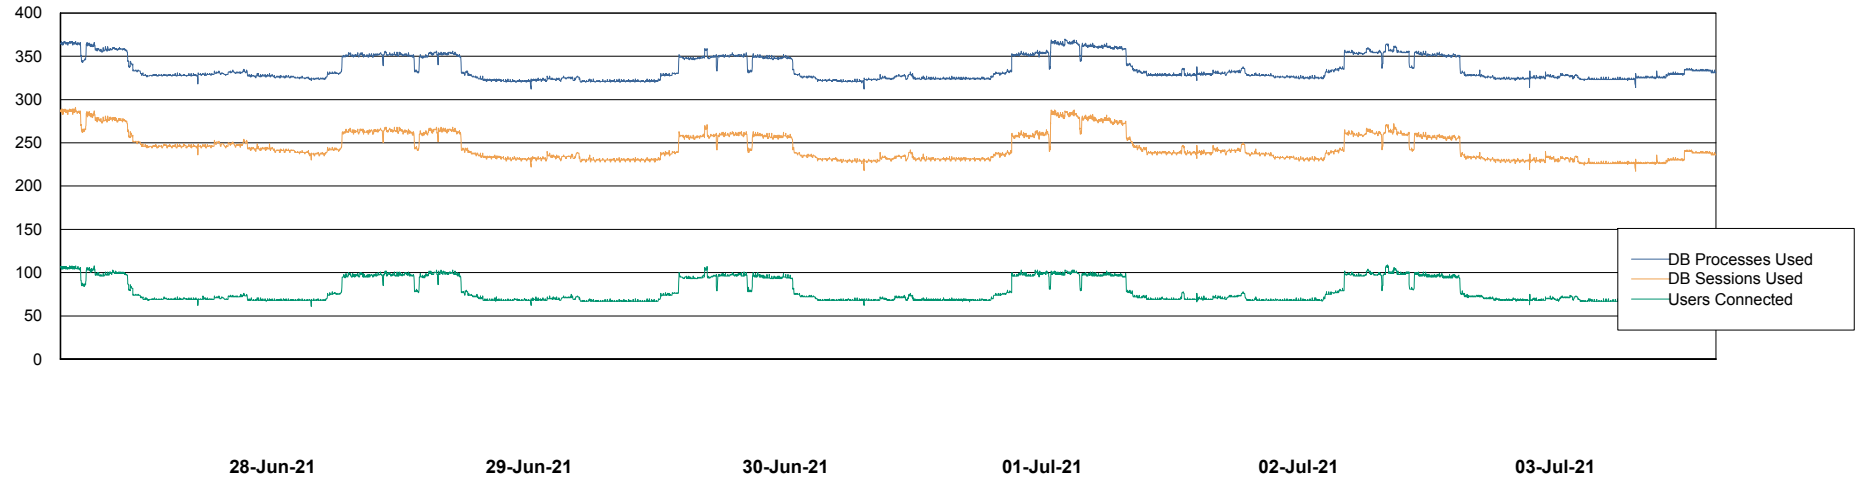

Weekly SLA Customer Report

Customer CLO Production
Database ID 38

Database Performance CLODB_PRD_BI

Weekly SLA Customer Report

Customer CLO Production
Database ID 38

Database Performance CLODB_PRD_Production

Weekly SLA Customer Report

Customer CLO Production
Database ID 38

Database Performance CLODB_PRD_Standby

Weekly SLA Customer Report

Customer CLO Production
Database ID 38

Database Performance CLODB_PRD_Test