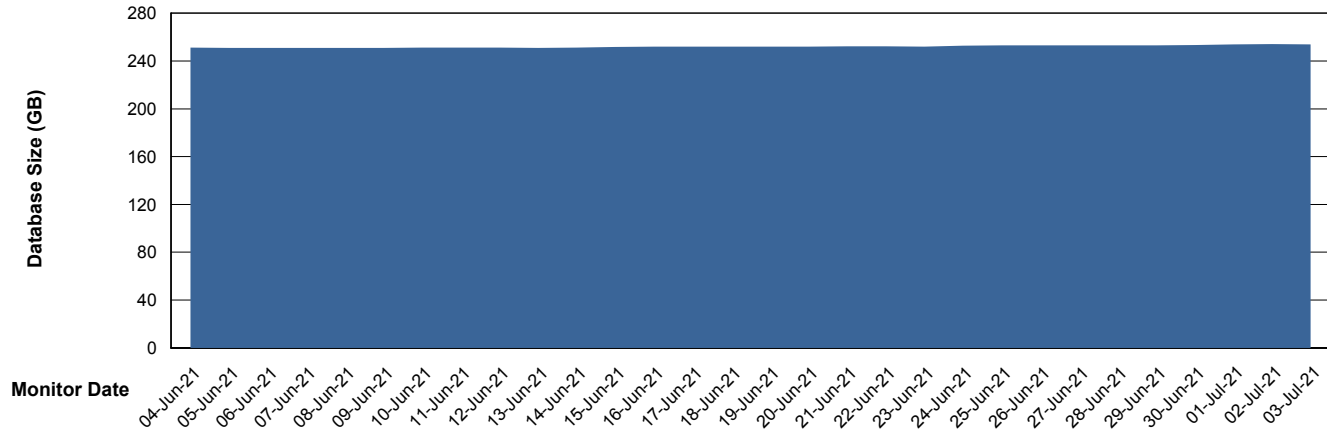

Weekly SLA Customer Report

Customer CLO Production
Database ID 38

DATABASE SIZE CLODB_PRD_BI

Database growth over last month

DATABASE SIZE CLODB_PRD_Production

Database growth over last month

Weekly SLA Customer Report