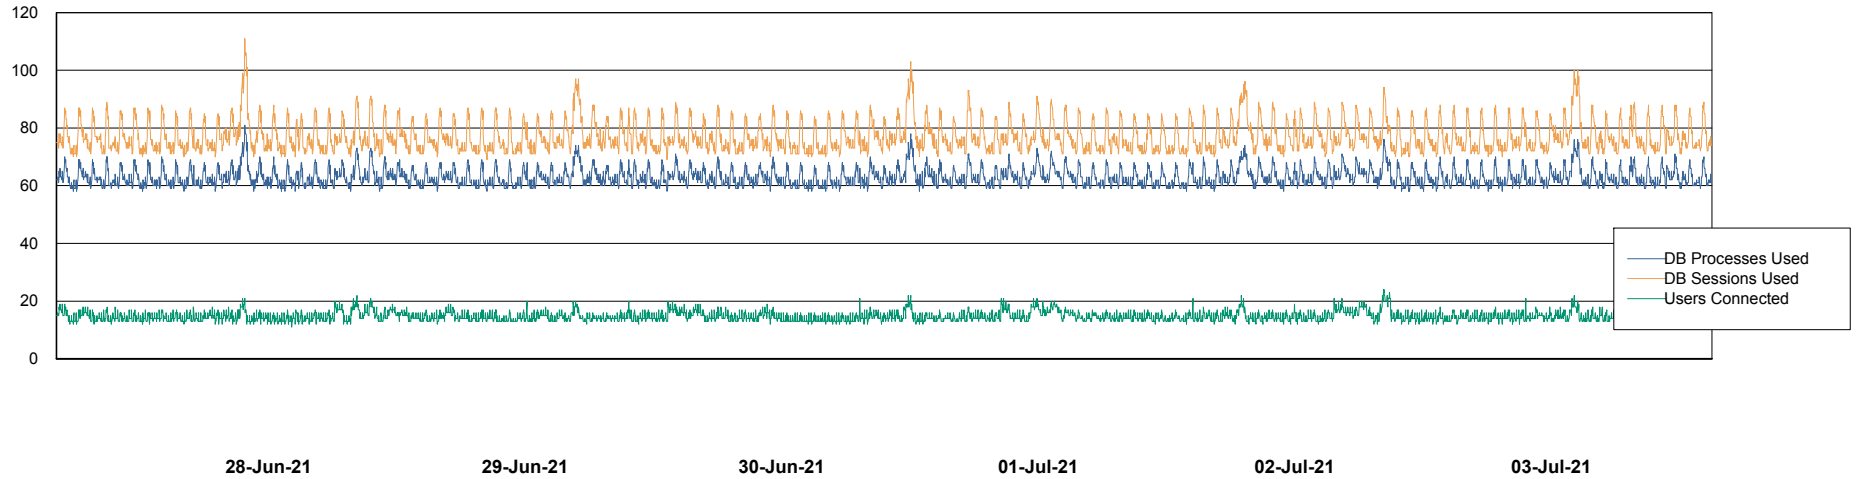

Weekly SLA Customer Report

Customer CLO Production
Database ID 38

Database Performance CLODB_PRD_BI

Weekly SLA Customer Report

Customer CLO Production
Database ID 38

Database Performance CLODB_PRD_Production