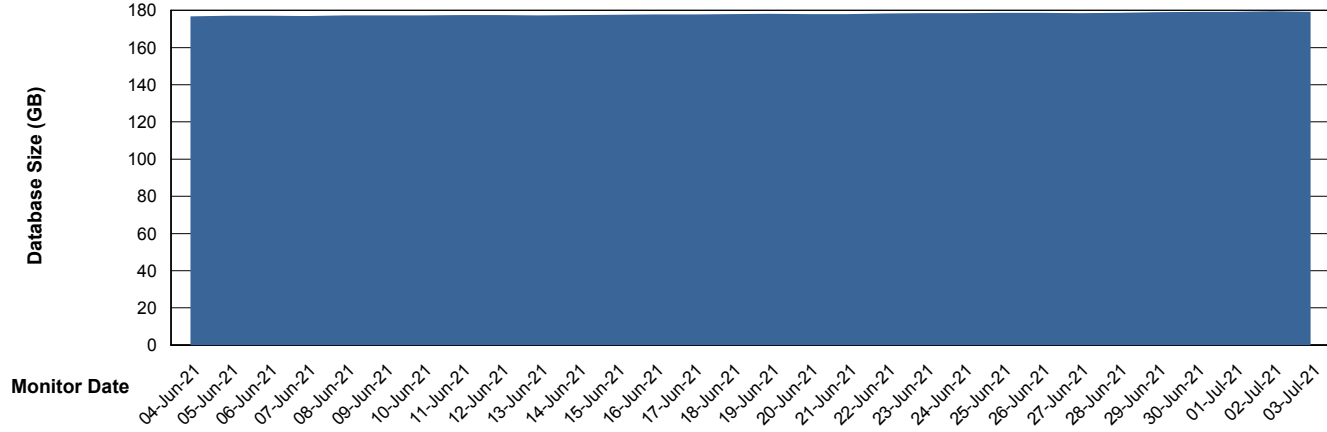

Weekly SLA Customer Report

Customer CLO Production
Database ID 38

Database Performance CLODB_PRD_BI

Weekly SLA Customer Report

Customer CLO Production
Database ID 38

Database Performance CLODB_PRD_Production

Weekly SLA Customer Report

Customer CLO Production
Database ID 38

Database Performance CLODB_PRD_Standby

Weekly SLA Customer Report

Customer CLO Production
Database ID 38

Database Performance CLODB_PRD_Test

Weekly SLA Customer Report

Customer CLO Production
Database ID 38

DATABASE SIZE CLODB_PRD_BI

Database growth over last month

DATABASE SIZE CLODB_PRD_Production

Database growth over last month

Weekly SLA Customer Report