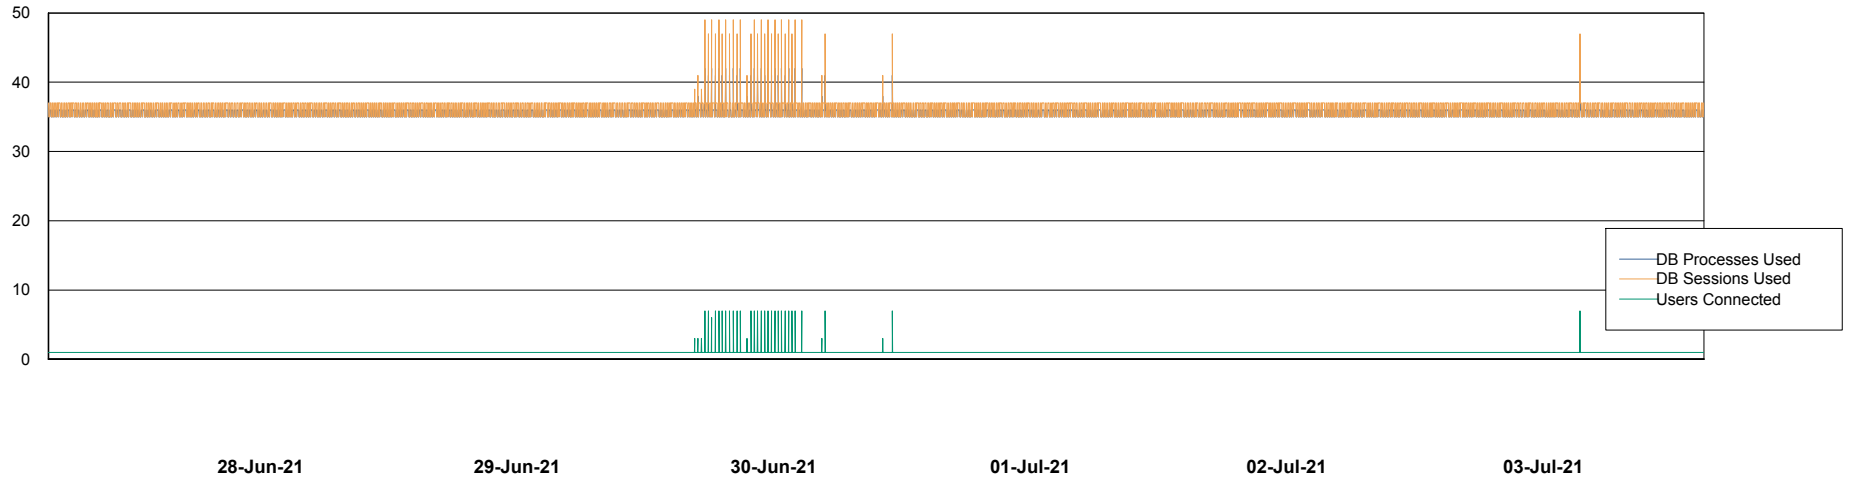

Weekly SLA Customer Report

Customer CIW Production
Database ID 45

Database Performance CIWDB_Production

Weekly SLA Customer Report

Customer CIW Production
Database ID 45

Database Performance CIWDB_Standby

Weekly SLA Customer Report

Customer CIW Production
 Database ID 45

DATABASE SIZE CIWDB_Production

Database growth over last month

Database Tablespace CIWDB_Production

Date	Tablespace Name	Filesize (Gb)	Usedsize (Gb)	Percentage free
03-Jul-21	ABSDATA	51	41	20
	INDX	12	6	50
02-Jul-21	ABSDATA	51	41	20
	INDX	12	6	50
01-Jul-21	ABSDATA	51	41	20
	INDX	12	6	50
30-Jun-21	ABSDATA	51	41	20
	INDX	12	6	50
29-Jun-21	ABSDATA	51	41	20
	INDX	12	6	50
28-Jun-21	ABSDATA	51	40	22
	INDX	12	6	50
27-Jun-21	ABSDATA	51	40	22
	INDX	12	6	50