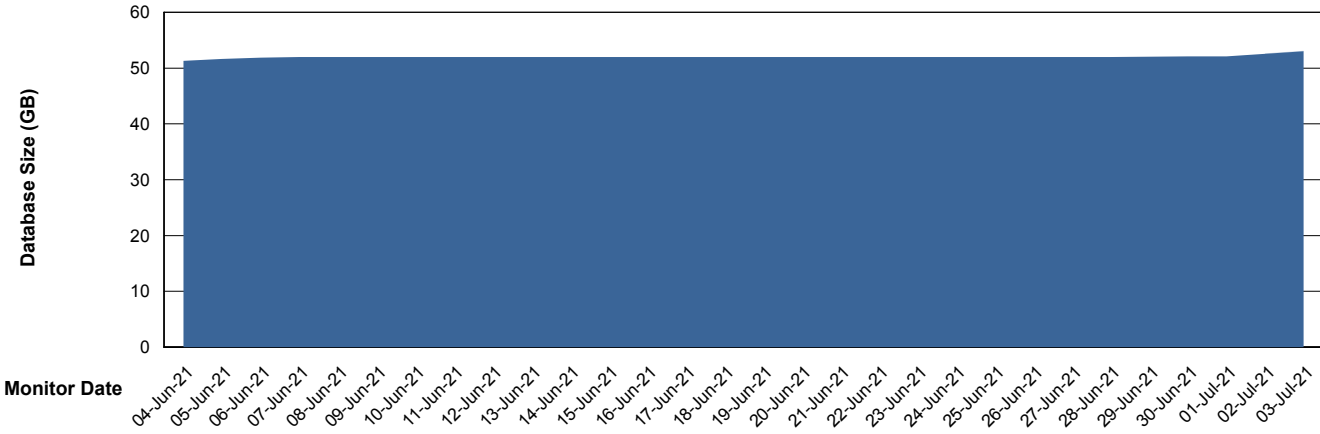

Weekly SLA Customer Report

Customer CIW Production
Database ID 45

Database Performance CIWDB_Production

Weekly SLA Customer Report

Customer CIW Production
Database ID 45

Database Performance CIWDB_Standby

Weekly SLA Customer Report

Customer CIW Production
 Database ID 45

DATABASE SIZE CIWDB_Production

Database growth over last month

Database Tablespace CIWDB_Production

Date	Tablespace Name	Filesize (Gb)	Usedsize (Gb)	Percentage free
03-Jul-21	ABSDATA	51	41	20
	INDX	12	6	50
02-Jul-21	ABSDATA	51	41	20
	INDX	12	6	50
01-Jul-21	ABSDATA	51	41	20
	INDX	12	6	50
30-Jun-21	ABSDATA	51	41	20
	INDX	12	6	50
29-Jun-21	ABSDATA	51	41	20
	INDX	12	6	50
28-Jun-21	ABSDATA	51	40	22
	INDX	12	6	50
27-Jun-21	ABSDATA	51	40	22
	INDX	12	6	50