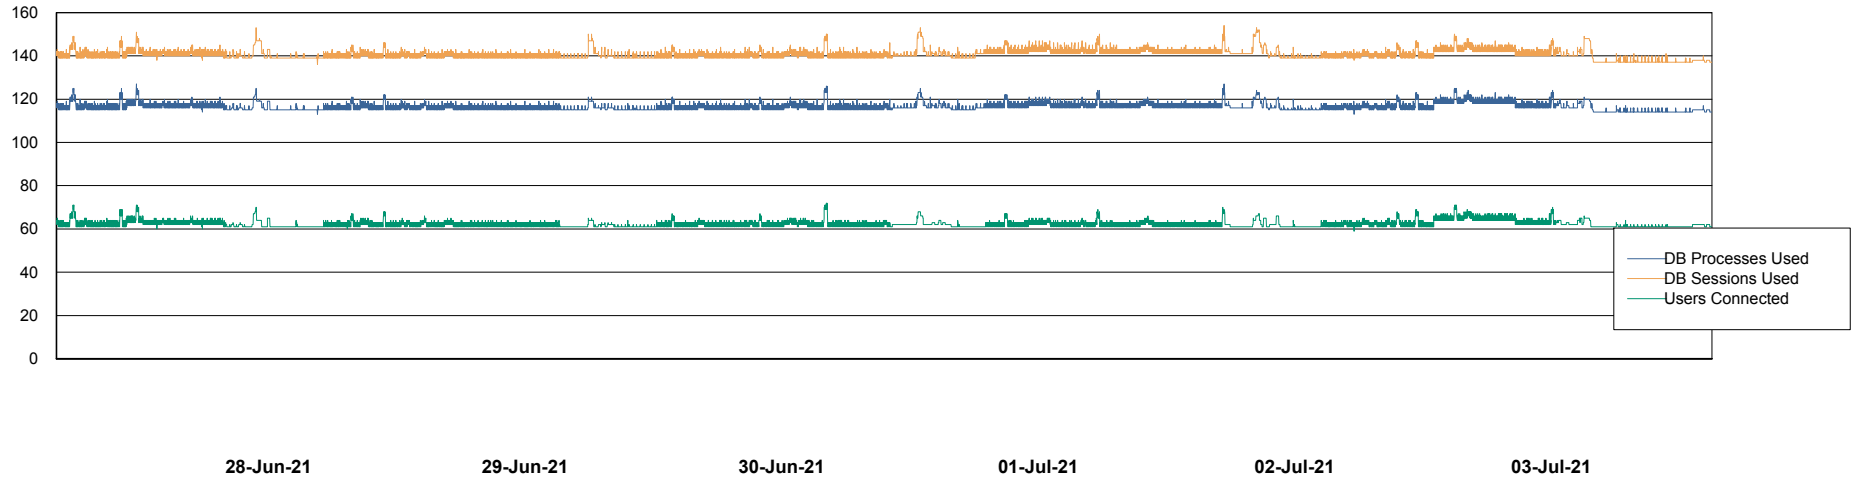

Harddisk Usage CIW_PRD_ORACLE2

	Free disk space on c: (%)	Total disk space on c: (Gb)	Free disk space on d: (%)	Total disk space on d: (Gb)	Free disk space on e: (%)	Total disk space on e: (Gb)
03-Jul-21	92	701	62	700	100	830
02-Jul-21	92	701	61	700	100	830
01-Jul-21	92	701	61	700	100	830
30-Jun-21	92	701	61	700	100	830
29-Jun-21	92	701	61	700	100	830
28-Jun-21	92	701	62	700	100	830
27-Jun-21	92	701	62	700	100	830

Weekly SLA Customer Report

Customer CIW Production
Database ID 45

Database Performance CIWDB_Production

Weekly SLA Customer Report

Customer CIW Production
Database ID 45

Database Performance CIWDB_Standby

Weekly SLA Customer Report