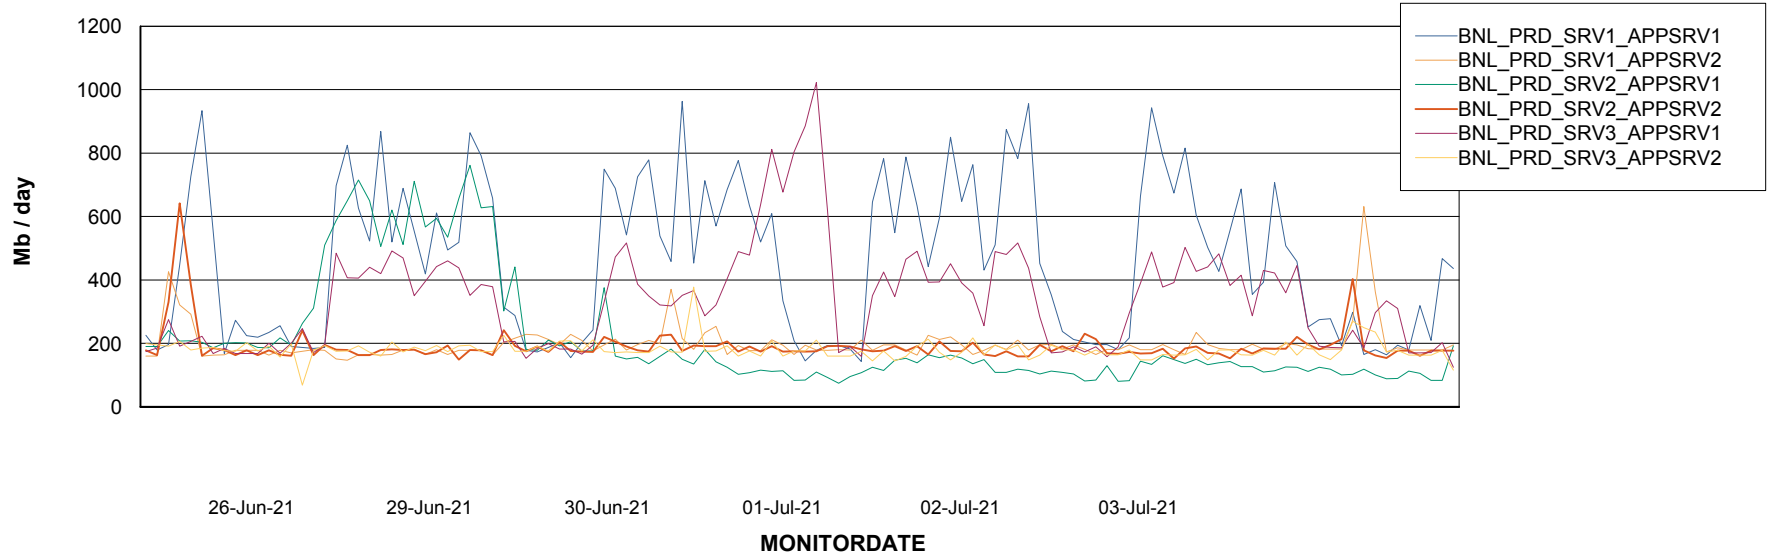

Weekly SLA Customer Report

Customer BNL_Production
 Database ID 83

Harddisk Usage BNL_PRD_vm-absa03

	Free disk space on C: (%)	Total disk space on C: (Gb)	Used disk space on C: (Gb)	Free disk space on D: (%)	Total disk space on D: (Gb)	Used disk space on D: (Gb)	Free disk space on F: (%)	Total disk space on F: (Gb)	Used disk space on F: (Gb)
03-Jul-21	69	127	40	51	127	62	92	64	5
02-Jul-21	69	127	40	51	127	62	92	64	5
01-Jul-21	69	127	39	51	127	62	92	64	5
30-Jun-21	69	127	40	51	127	62	92	64	5
29-Jun-21	69	127	40	51	127	62	92	64	5
28-Jun-21	0	0	0	0	0	0	92	0	0

Database Performance BNLDB_Production

Weekly SLA Customer Report

Customer BNL_Production
 Database ID 83

DATABASE SIZE BNLDB_Production

Database growth over last month

Database Tablespace BNLDB_Production

Date	Tablespace Name	Filesize (Gb)	Usedsize (Gb)	Percentage free
03-Jul-21	ABSDATA	122	65	46
	INDX	340	115	66
02-Jul-21	ABSDATA	122	65	46
	INDX	340	115	66
01-Jul-21	ABSDATA	122	65	46
	INDX	340	114	66
30-Jun-21	ABSDATA	122	65	46
	INDX	340	114	67
29-Jun-21	ABSDATA	122	65	46
	INDX	340	113	67

Weekly SLA Customer Report

Customer BNL_Production
Database ID 83

ABSSolute Application Server Services

Avg memory used per ABS Server Service

Avg users per day per ABS server

Weekly SLA Customer Report

Customer BNL_Production
Database ID 83