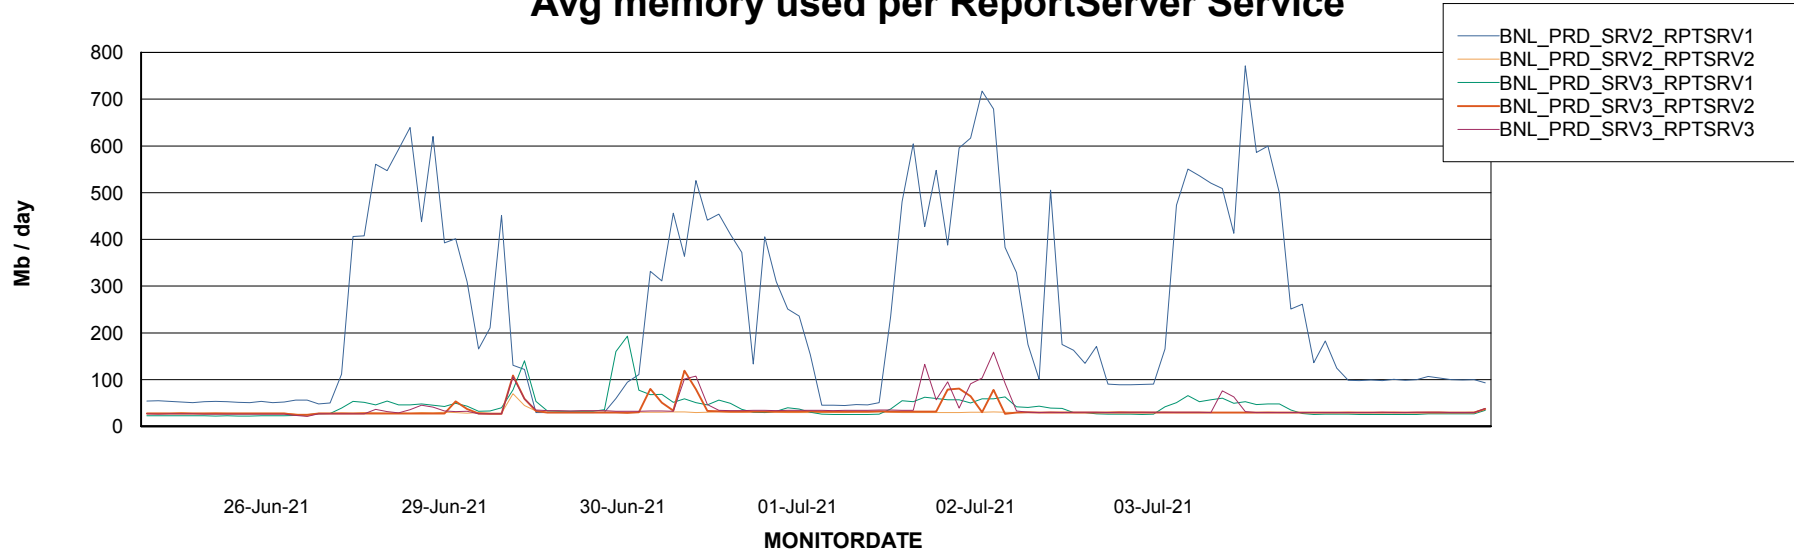

ABSolute Web Component Services

Avg memory used per ReportServer Service