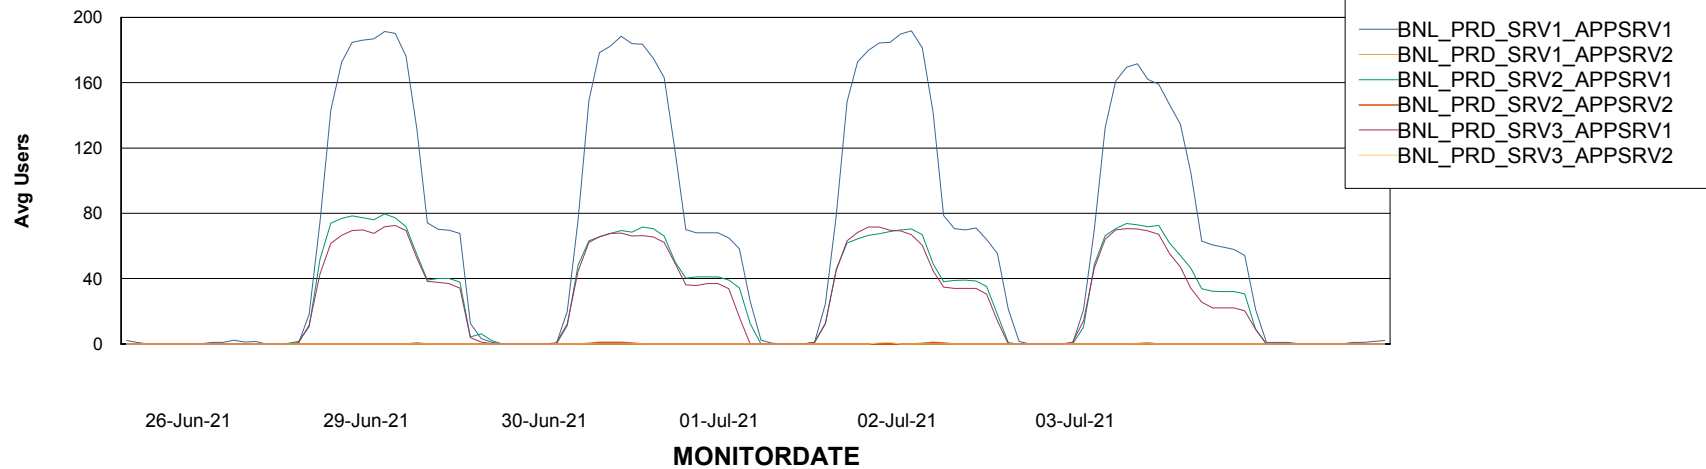

Weekly SLA Customer Report

Customer BNL_Production
Database ID 83

ABSSolute Application Server Services

Avg memory used per ABS Server Service

Avg users per day per ABS server

Weekly SLA Customer Report

Customer BNL_Production
Database ID 83