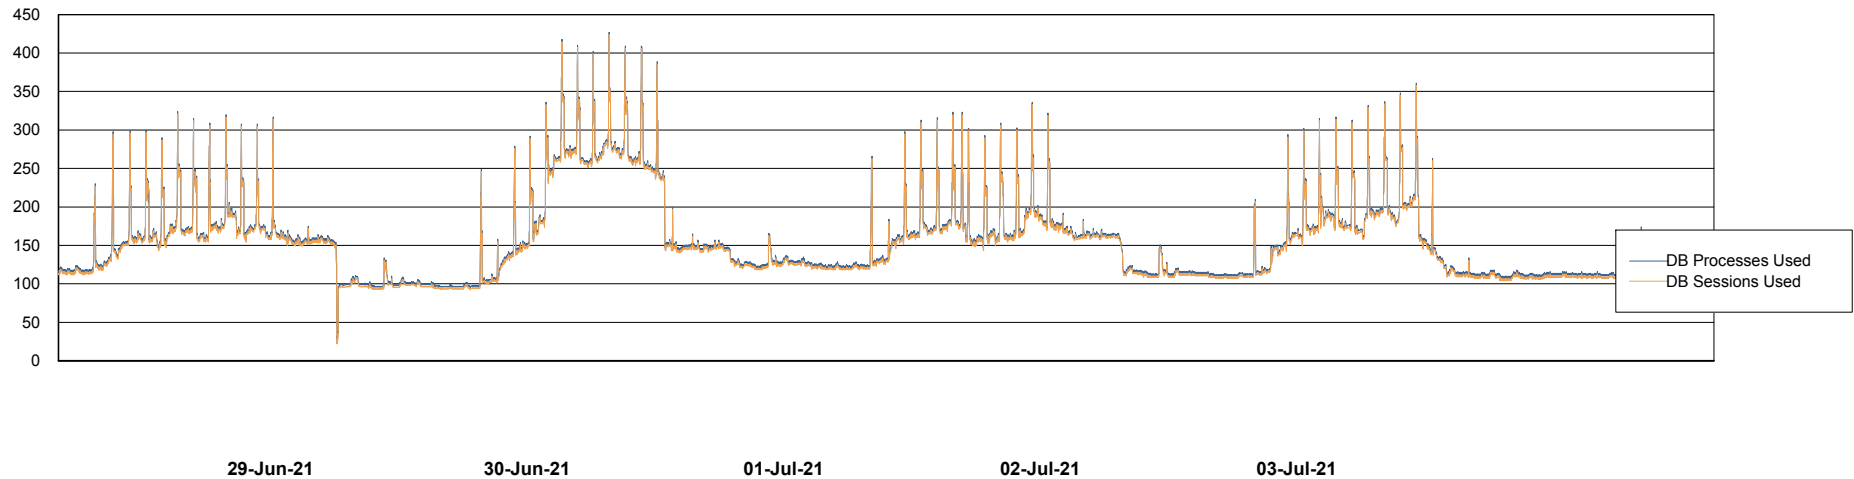

Database Performance BNLDB_Production