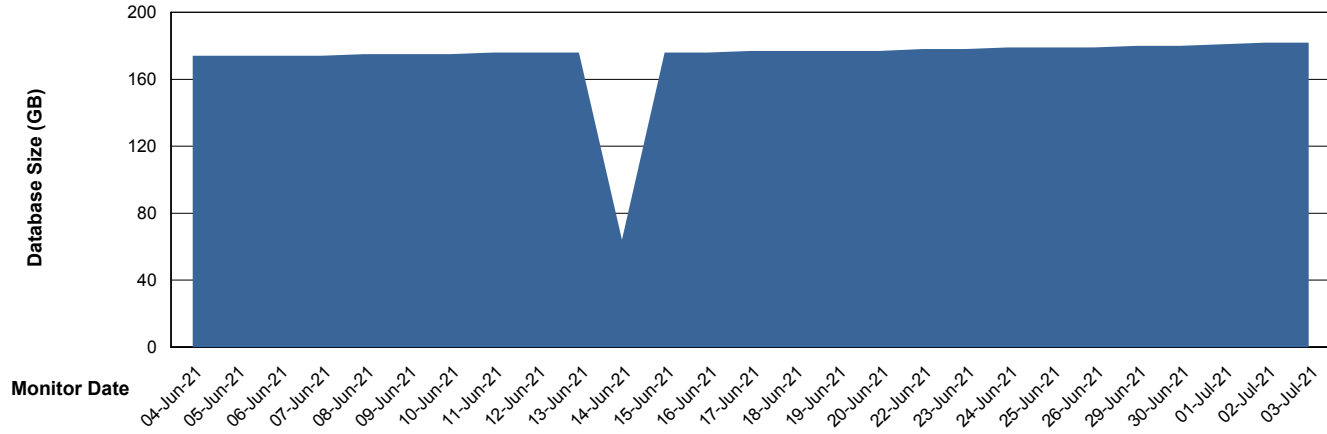

Weekly SLA Customer Report

Customer BNL_Production
 Database ID 83

Harddisk Usage BNL_PRD_vm-absa03

	Free disk space on C: (%)	Total disk space on C: (Gb)	Used disk space on C: (Gb)	Free disk space on D: (%)	Total disk space on D: (Gb)	Used disk space on D: (Gb)	Free disk space on F: (%)	Total disk space on F: (Gb)	Used disk space on F: (Gb)
03-Jul-21	69	127	40	51	127	62	92	64	5
02-Jul-21	69	127	40	51	127	62	92	64	5
01-Jul-21	69	127	39	51	127	62	92	64	5
30-Jun-21	69	127	40	51	127	62	92	64	5
29-Jun-21	69	127	40	51	127	62	92	64	5
28-Jun-21	0	0	0	0	0	0	92	0	0

Database Performance BNLDB_Production

Weekly SLA Customer Report

Customer BNL_Production
 Database ID 83

DATABASE SIZE BNLDB_Production

Database growth over last month

Database Tablespace BNLDB_Production

Date	Tablespace Name	Filesize (Gb)	Usedsize (Gb)	Percentage free
03-Jul-21	ABSDATA	122	65	46
	INDX	340	115	66
02-Jul-21	ABSDATA	122	65	46
	INDX	340	115	66
01-Jul-21	ABSDATA	122	65	46
	INDX	340	114	66
30-Jun-21	ABSDATA	122	65	46
	INDX	340	114	67
29-Jun-21	ABSDATA	122	65	46
	INDX	340	113	67

Weekly SLA Customer Report

Customer BNL_Production
Database ID 83

ABSSolute Application Server Services

Avg memory used per ABS Server Service

Avg users per day per ABS server

Weekly SLA Customer Report

Customer BNL_Production
Database ID 83