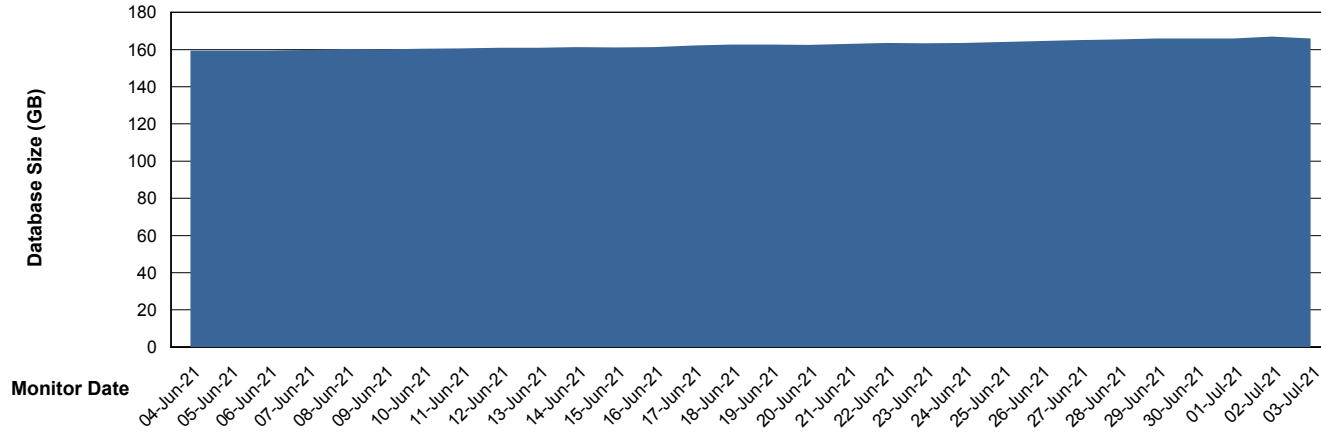

Weekly SLA Customer Report

Customer BGG_Production
Database ID 58

Database Performance BGGDB_BI

Weekly SLA Customer Report

Customer BGG_Production
Database ID 58

Database Performance BGGDB_Production

Weekly SLA Customer Report

Customer BGG_Production
Database ID 58

Database Performance BGGDB_Standby

Weekly SLA Customer Report

Customer BGG_Production
Database ID 58

DATABASE SIZE BGGDB_BI

Database growth over last month

DATABASE SIZE BGGDB_Production

Database growth over last month

Weekly SLA Customer Report

Customer BGG_Production
Database ID 58

Database Tablespace		BGGDB_BI		
Date	Tablespace Name	Filesize (Gb)	Usedsize (Gb)	Percentage free
03-Jul-21	ABSDATA	111	76	32
	INDX	120	88	27
02-Jul-21	ABSDATA	111	76	32
	INDX	120	88	27
01-Jul-21	ABSDATA	111	76	32
	INDX	120	88	27
30-Jun-21	ABSDATA	111	76	32
	INDX	120	87	28
29-Jun-21	ABSDATA	111	76	32
	INDX	120	87	28
28-Jun-21	ABSDATA	111	76	32
	INDX	120	87	28
27-Jun-21	ABSDATA	111	76	32
	INDX	120	87	28