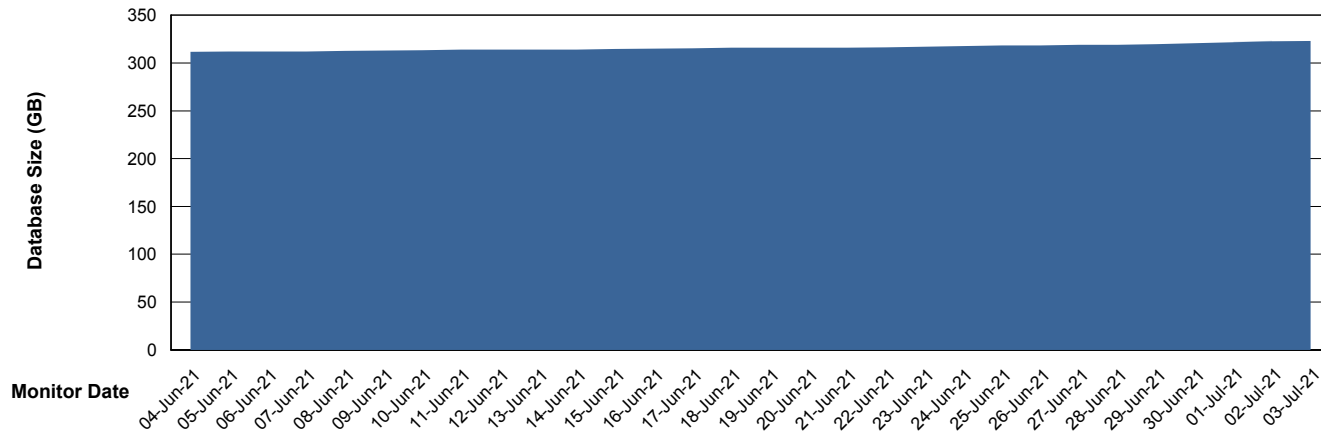

Customer BGG_Production
Database ID 58

Database Performance BGGDB_Standby

Weekly SLA Customer Report

Customer BGG_Production
Database ID 58

DATABASE SIZE BGGDB_BI

Database growth over last month

DATABASE SIZE BGGDB_Production

Database growth over last month

Weekly SLA Customer Report

Customer BGG_Production
Database ID 58

Database Tablespace		BGGDB_BI		
Date	Tablespace Name	Filesize (Gb)	Usedsize (Gb)	Percentage free
03-Jul-21	ABSDATA	111	76	32
	INDX	120	88	27
02-Jul-21	ABSDATA	111	76	32
	INDX	120	88	27
01-Jul-21	ABSDATA	111	76	32
	INDX	120	88	27
30-Jun-21	ABSDATA	111	76	32
	INDX	120	87	28
29-Jun-21	ABSDATA	111	76	32
	INDX	120	87	28
28-Jun-21	ABSDATA	111	76	32
	INDX	120	87	28
27-Jun-21	ABSDATA	111	76	32
	INDX	120	87	28