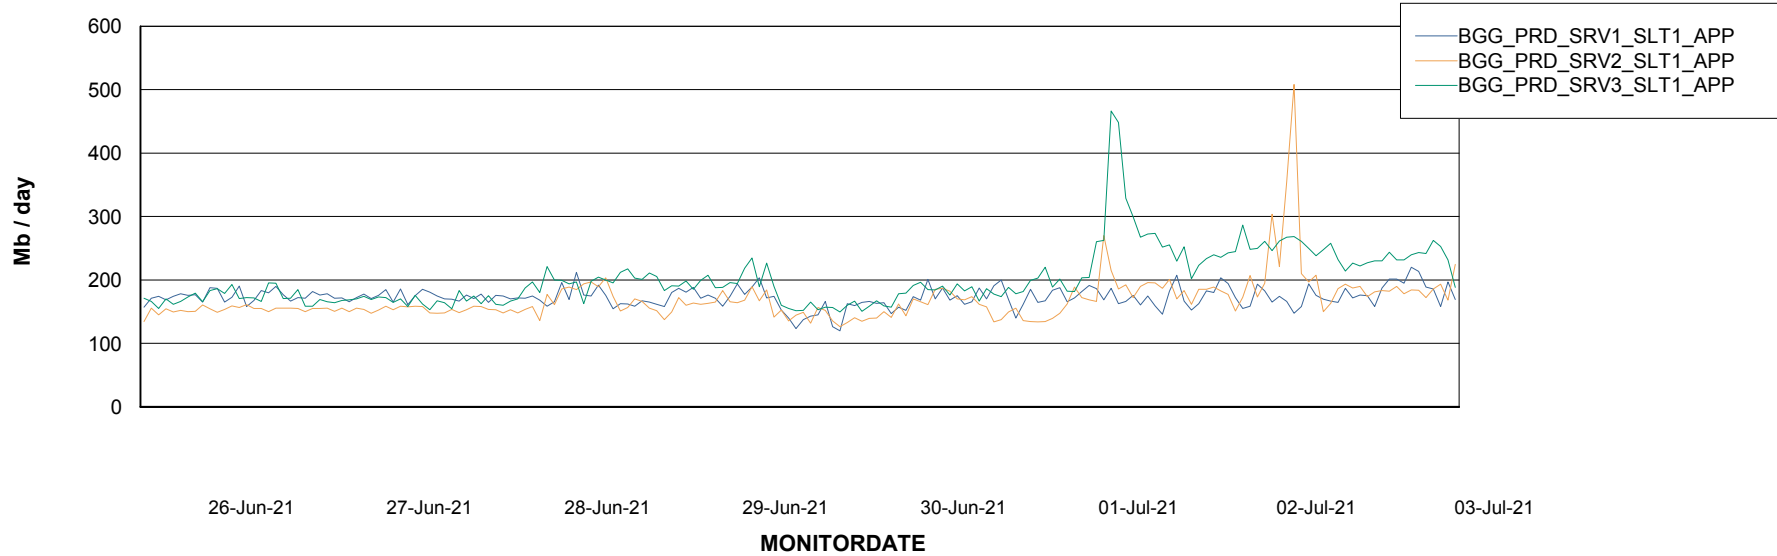

ABSSolute Application Server Services

Avg memory used per ABS Server Service