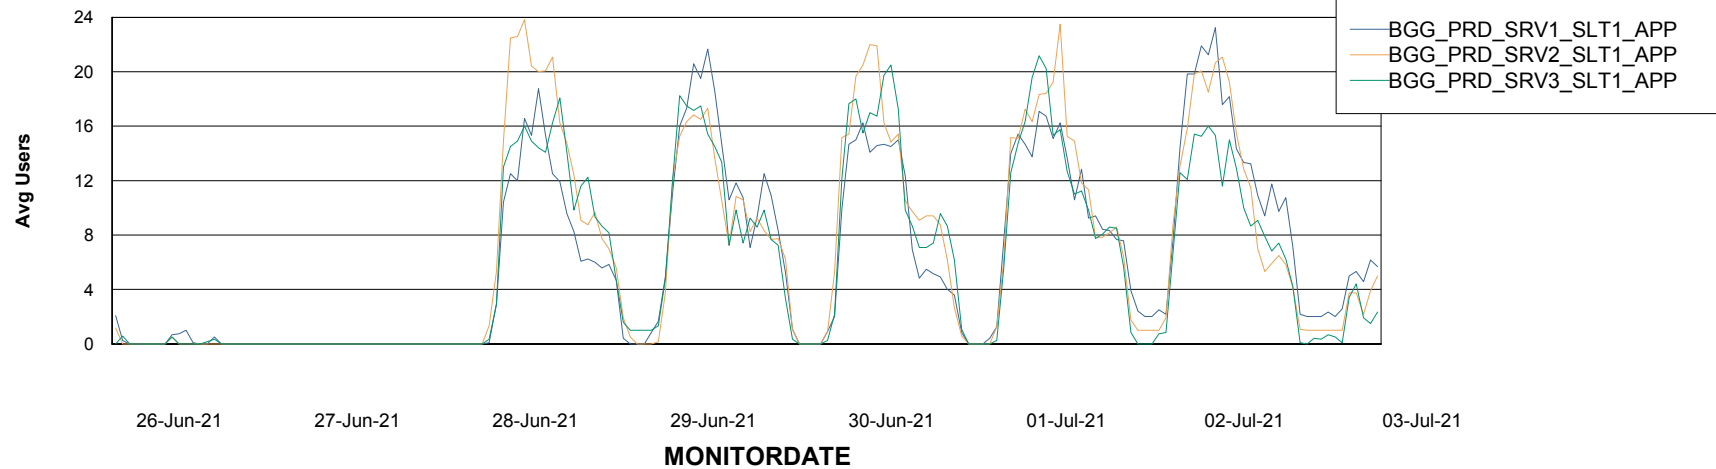

BI Status and last ETL error for BGGDB_BI

	Sun 27/6/2021	Mon 28/6/2021	Tue 29/6/2021	Wed 30/6/2021	Thu 1/7/2021	Fri 2/7/2021	Sat 3/7/2021
ABS DataWarehouse ETL Health	OK	OK	OK	OK	OK	OK	OK
ABS DWHStaging ETL Health	OK	OK	OK	OK	OK	OK	OK

Weekly SLA Customer Report

Customer BGG_Production
Database ID 58

Standby Database Health BGG_Production

Recovery lag for last 7 days

Weekly SLA Customer Report

Customer BGG_Production
Database ID 58

ABSSolute Application Server Services

Avg memory used per ABS Server Service

Avg users per day per ABS server

Weekly SLA Customer Report

Customer BGG_Production
Database ID 58

ABSSolute Application ReportServer Services

Avg memory used per ReportServer Service