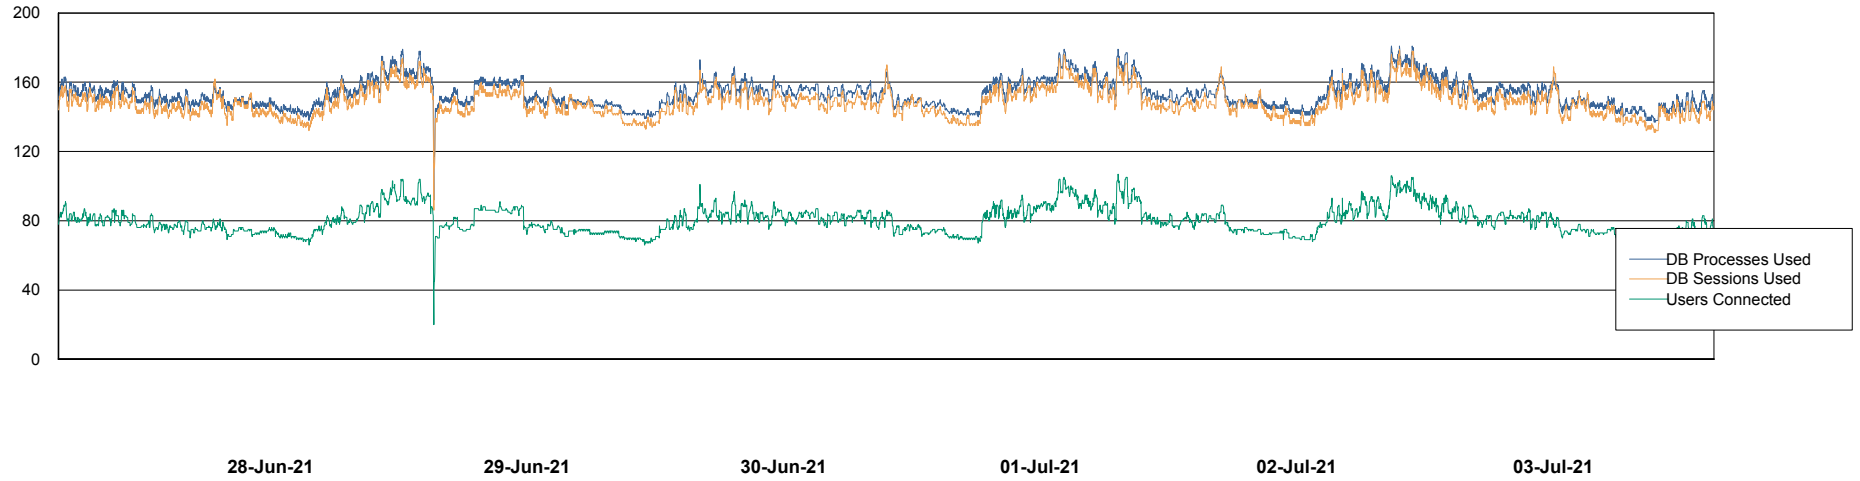

Weekly SLA Customer Report

Customer BGG_Production
Database ID 58

Database Performance BGGDB_BI

Weekly SLA Customer Report

Customer BGG_Production
Database ID 58

Database Performance BGGDB_Production

Weekly SLA Customer Report