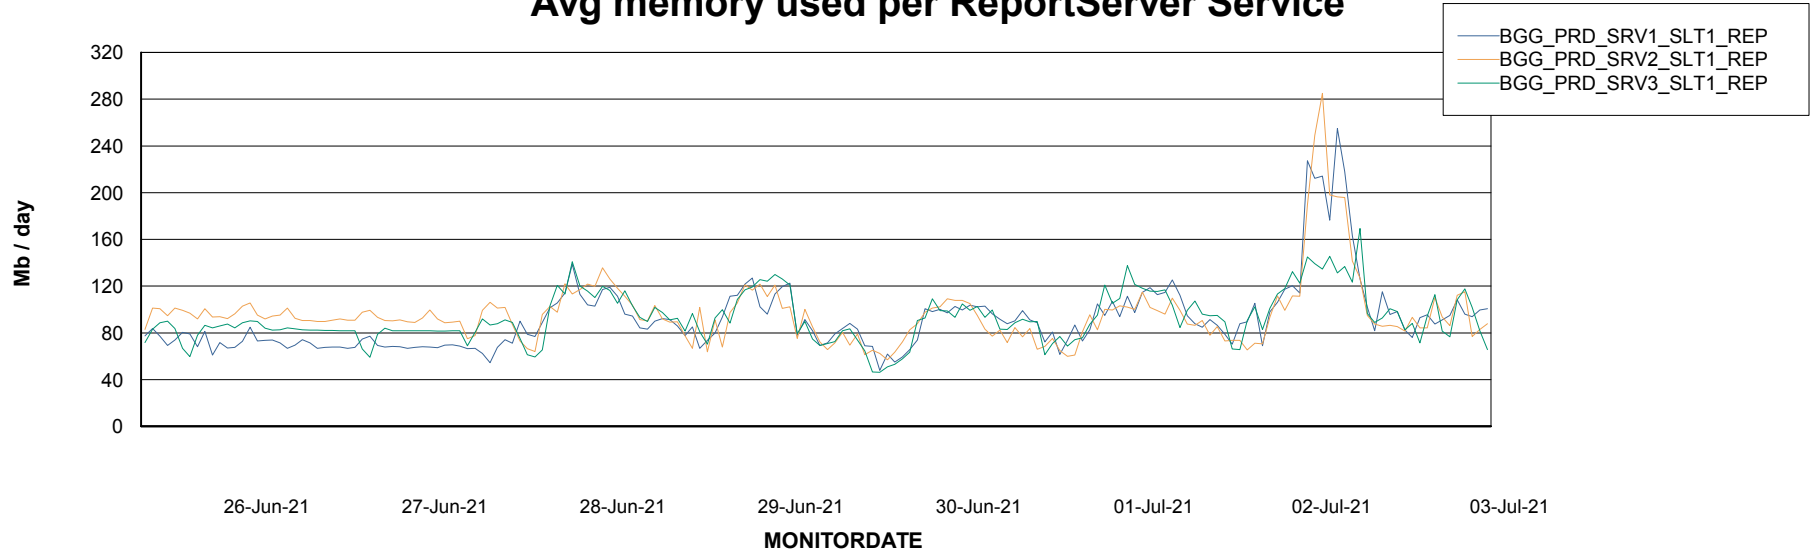

Avg memory used per ABS Server Service

Avg users per day per ABS server

Weekly SLA Customer Report

Customer BGG_Production
Database ID 58

ABSSolute Application ReportServer Services

Avg memory used per ReportServer Service