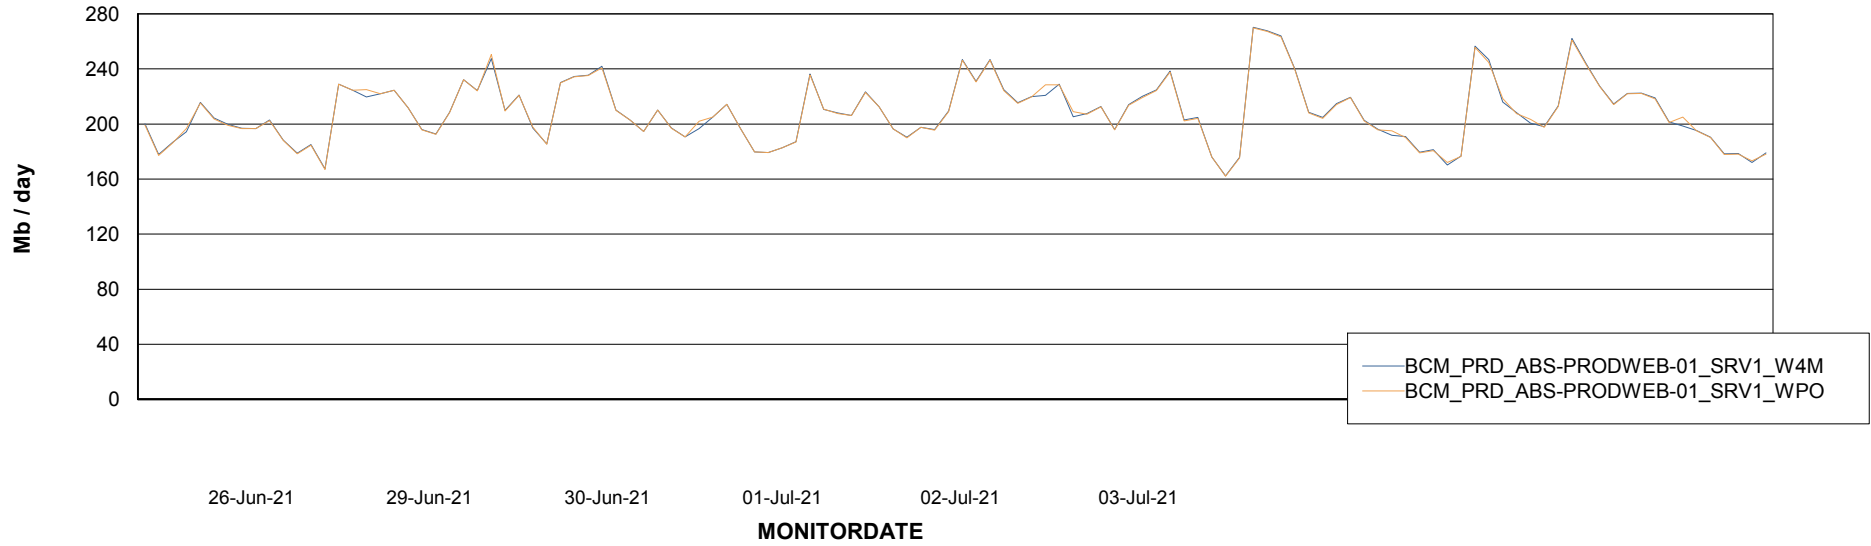

ABSSolute Application ReportServer Services

Avg memory used per ReportServer Service

Weekly SLA Customer Report

Customer BCM_Production
Database ID 81

ABSolute Web Component Services

Avg memory used per ABS Web component