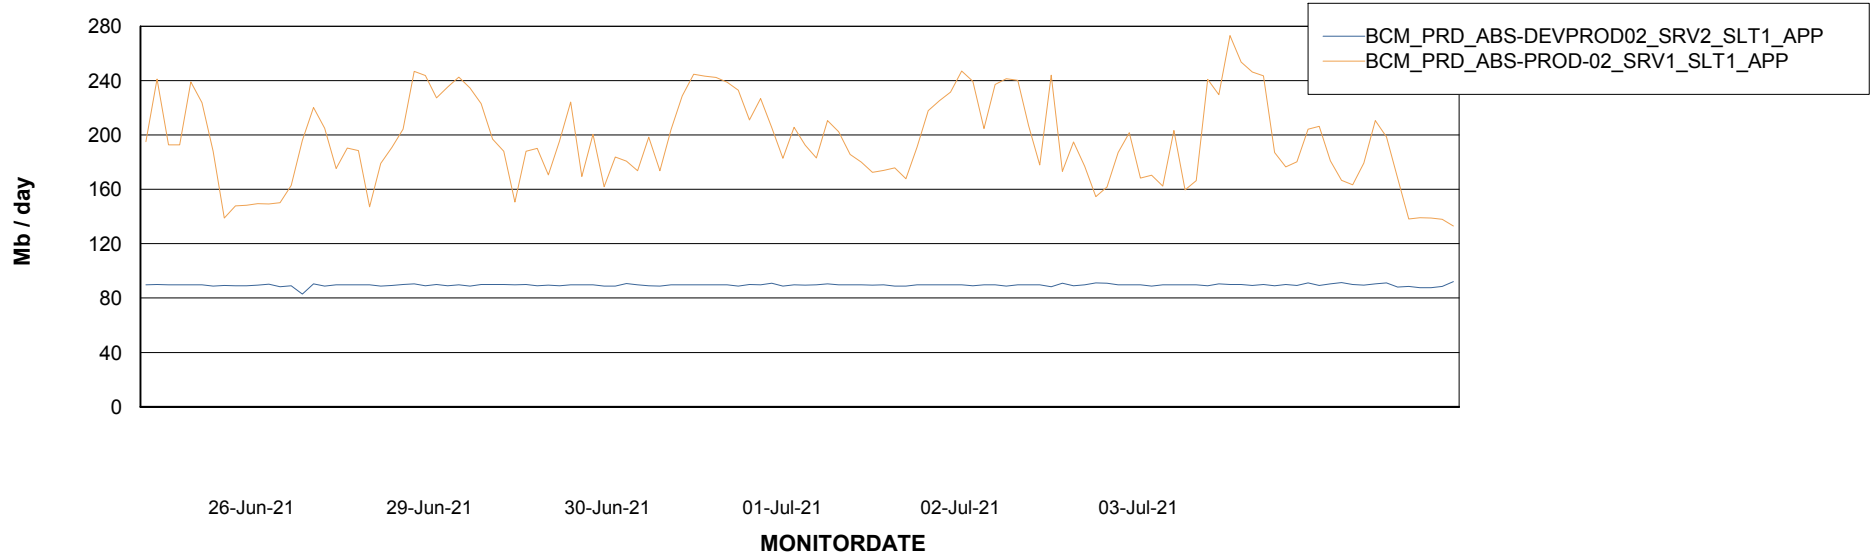

Weekly SLA Customer Report

Customer BCM_Production
 Database ID 81

DATABASE SIZE BCMDB_ABS1 Production Database

Database growth over last month

Database Tablespace BCMDB_ABS1 Production Database

Date	Tablespace Name	Filesize (Gb)	Usedsize (Gb)	Percentage free
03-Jul-21	ABSDATA	6	4	22
	INDX	10	9	15
02-Jul-21	ABSDATA	6	4	22
	INDX	10	9	15
01-Jul-21	ABSDATA	6	4	22
	INDX	10	8	15
30-Jun-21	ABSDATA	6	4	22
	INDX	10	8	15
29-Jun-21	ABSDATA	6	4	22
	INDX	10	8	15

Weekly SLA Customer Report

Customer BCM_Production
Database ID 81

ABSSolute Application Server Services

Avg memory used per ABS Server Service

Avg users per day per ABS server

Weekly SLA Customer Report

Customer BCM_Production
Database ID 81