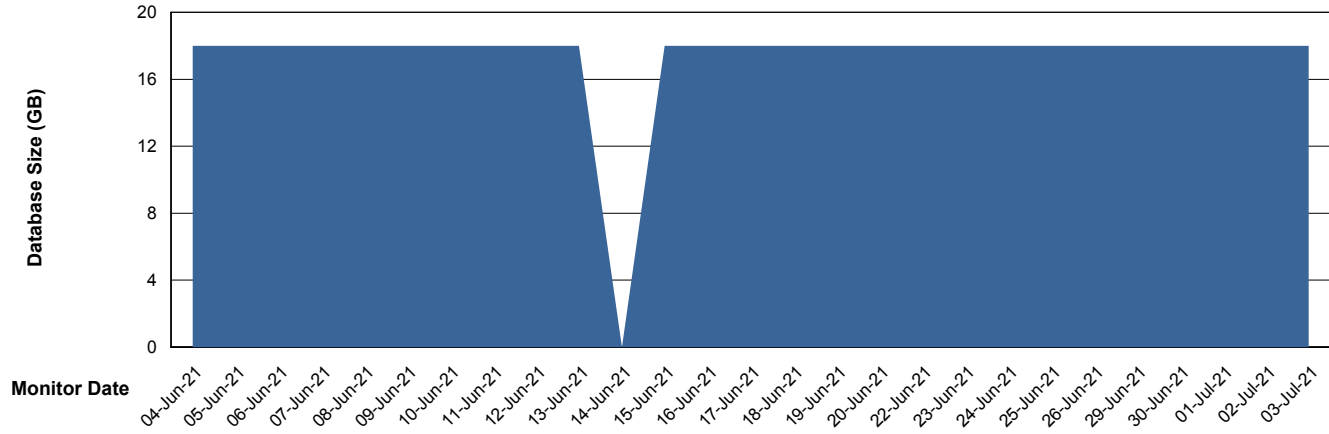

Weekly SLA Customer Report

Customer BCM_Production
Database ID 81

Database Performance BCMDB_ABS1 Production Database

Weekly SLA Customer Report

Customer BCM_Production
Database ID 81

Database Performance BCMDB_ABS1SB Standby Database

Weekly SLA Customer Report

Customer BCM_Production
 Database ID 81

DATABASE SIZE BCMDB_ABS1 Production Database

Database growth over last month

Database Tablespace BCMDB_ABS1 Production Database

Date	Tablespace Name	Filesize (Gb)	Usedsize (Gb)	Percentage free
03-Jul-21	ABSDATA	6	4	22
	INDX	10	9	15
02-Jul-21	ABSDATA	6	4	22
	INDX	10	9	15
01-Jul-21	ABSDATA	6	4	22
	INDX	10	8	15
30-Jun-21	ABSDATA	6	4	22
	INDX	10	8	15
29-Jun-21	ABSDATA	6	4	22
	INDX	10	8	15