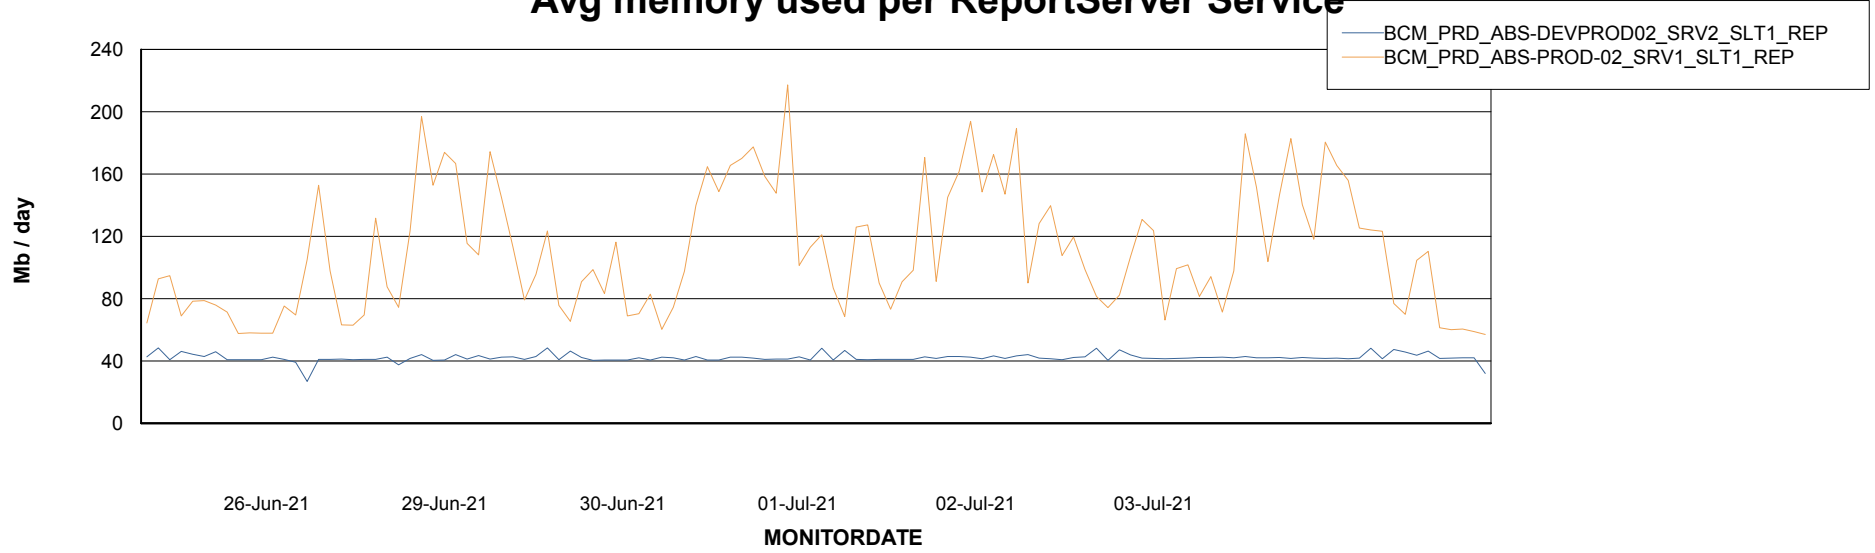

ABSSolute Application ReportServer Services

Avg memory used per ReportServer Service