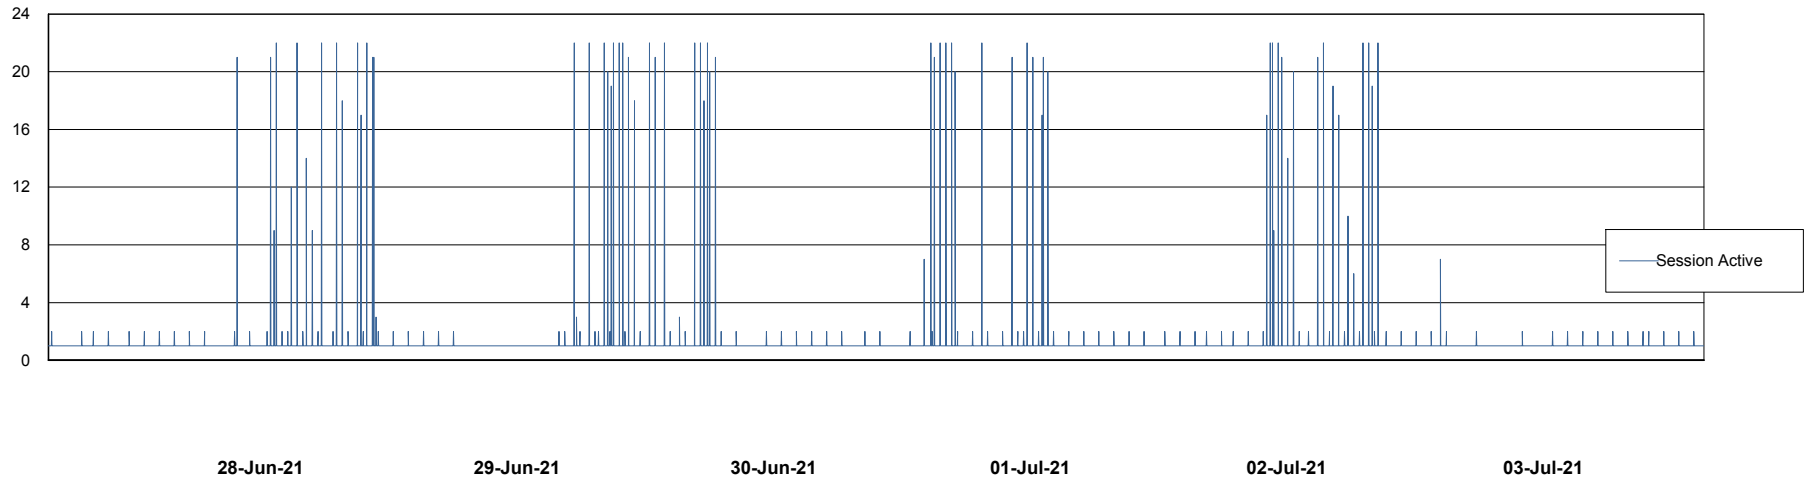

Weekly SLA Customer Report

Customer AUJ_Production
Database ID 41

Database Performance AUJ_DB4_Primary

Weekly SLA Customer Report

Customer AUJ_Production
Database ID 41

Database Performance AUJ_DB5_Standby

Weekly SLA Customer Report

Customer AUJ_Production
Database ID 41

Database Performance AUJ_DB6_Standby2

Weekly SLA Customer Report

Customer AUJ_Production
Database ID 41

Database Performance AUJDB_BI

Weekly SLA Customer Report