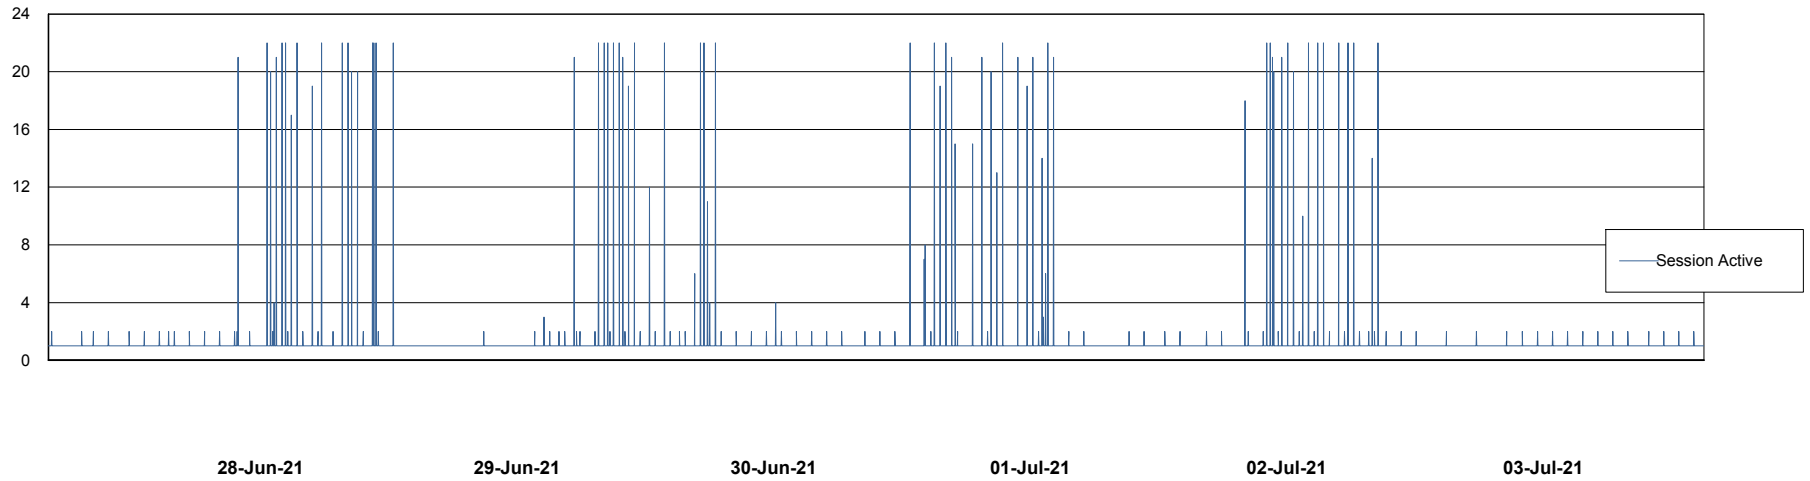

Weekly SLA Customer Report

Customer AUJ_Production
Database ID 41

Database Performance AUJ_DB4_Primary

Weekly SLA Customer Report

Customer AUJ_Production
Database ID 41

Database Performance AUJ_DB5_Standby

Weekly SLA Customer Report

Customer AUJ_Production
Database ID 41

Database Performance AUJ_DB6_Standby2

Weekly SLA Customer Report

Customer AUJ_Production
Database ID 41

Database Performance AUJDB_BI

Weekly SLA Customer Report