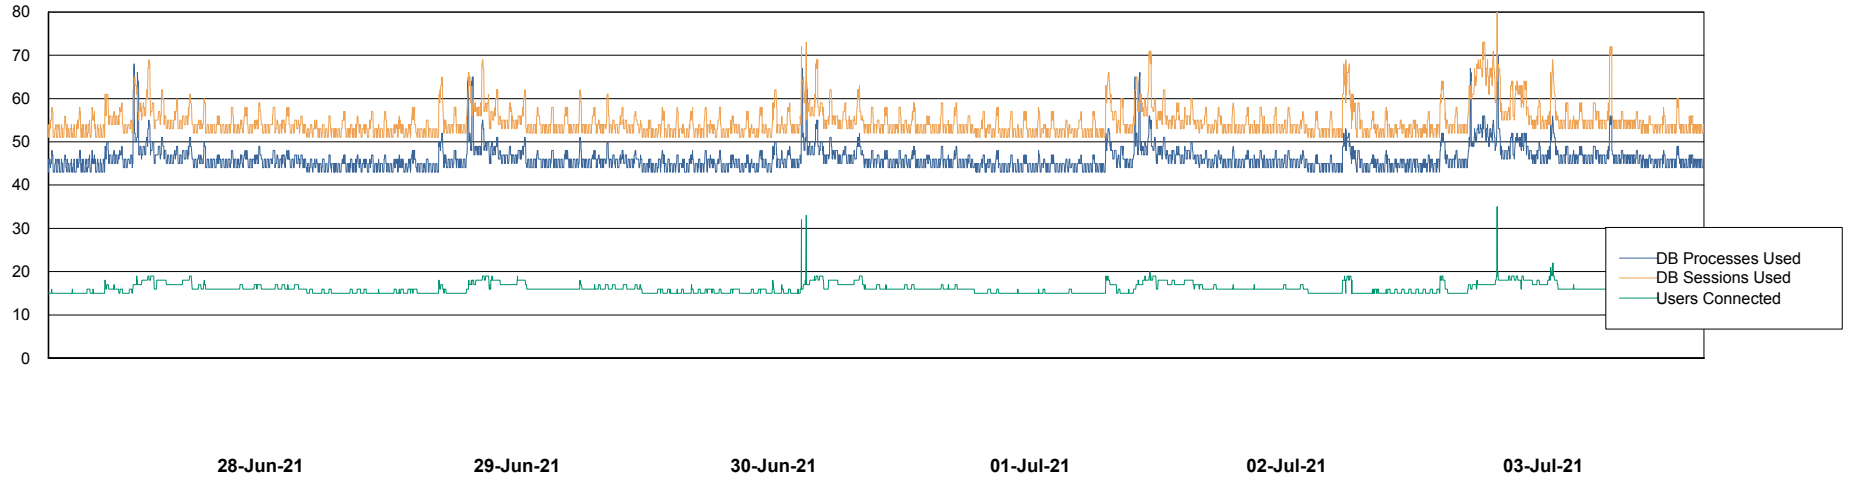

Weekly SLA Customer Report

Customer AUJ_Production
Database ID 41

Database Performance AUJ_DB6_Standby2

Weekly SLA Customer Report

Customer AUJ_Production
Database ID 41

Database Performance AUJDB_BI

Weekly SLA Customer Report