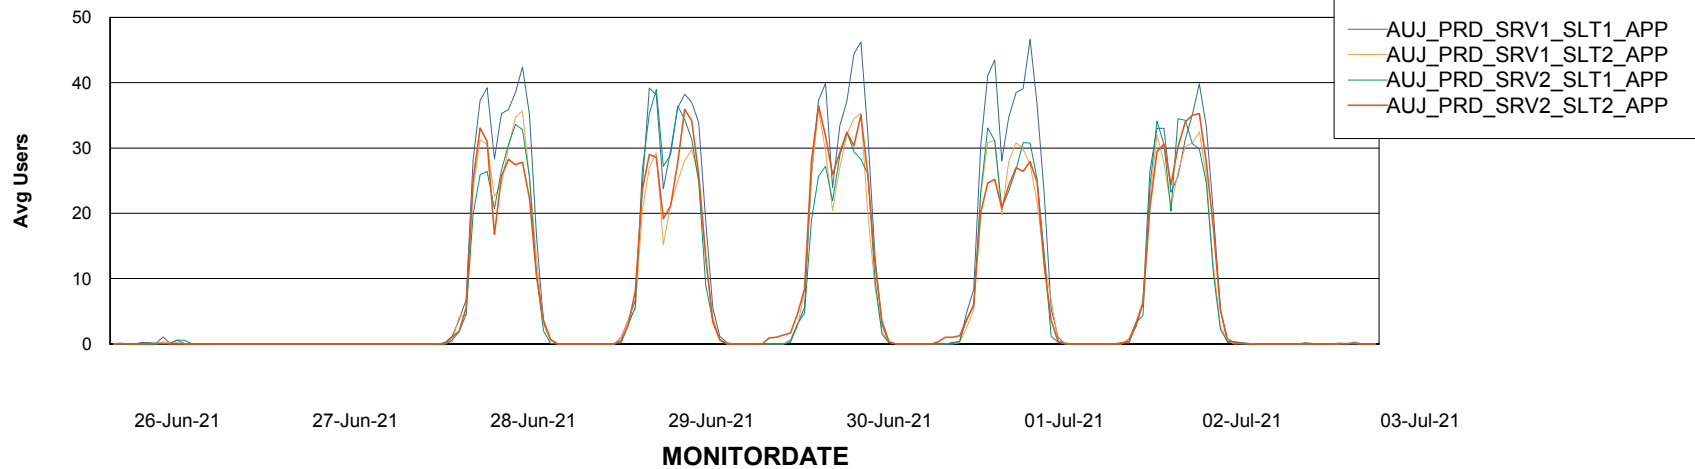

Avg users per day per ABS server