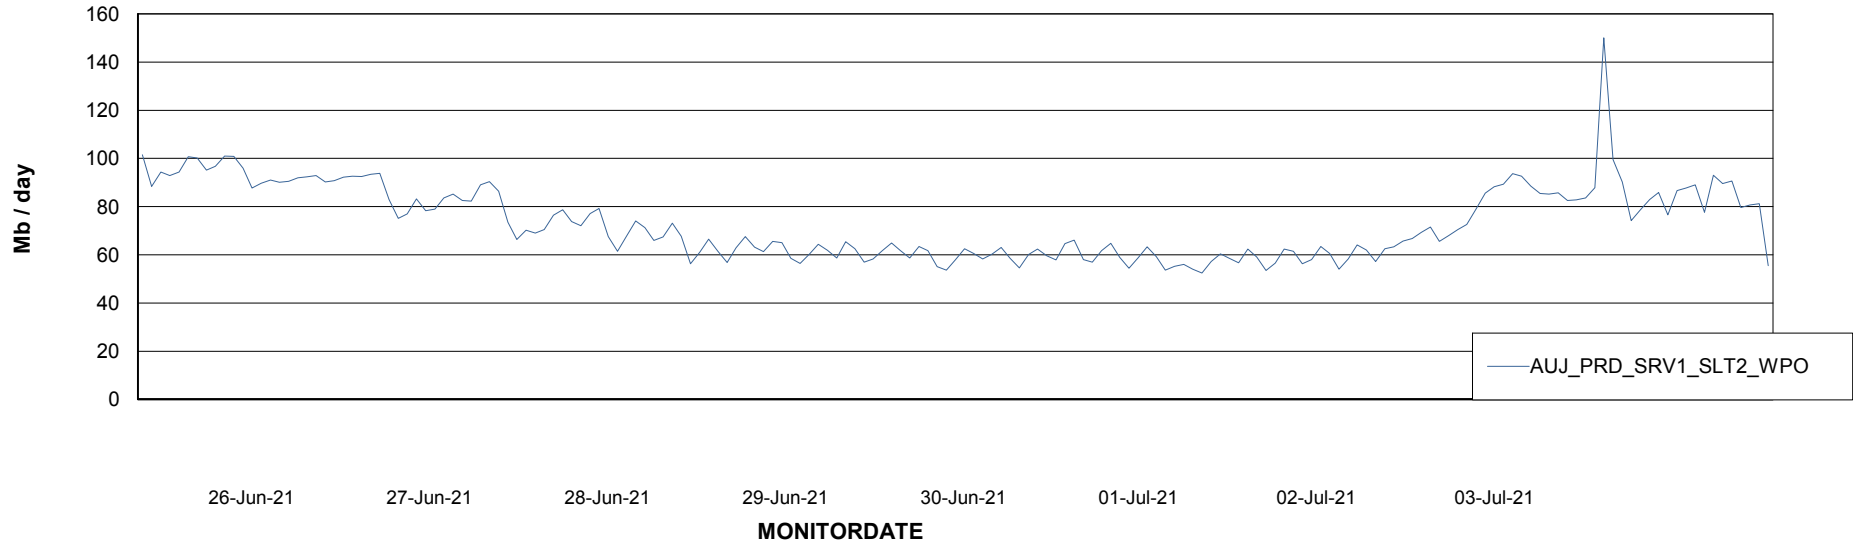

ABSSolute Web Component Services

Avg memory used per ABS Web component