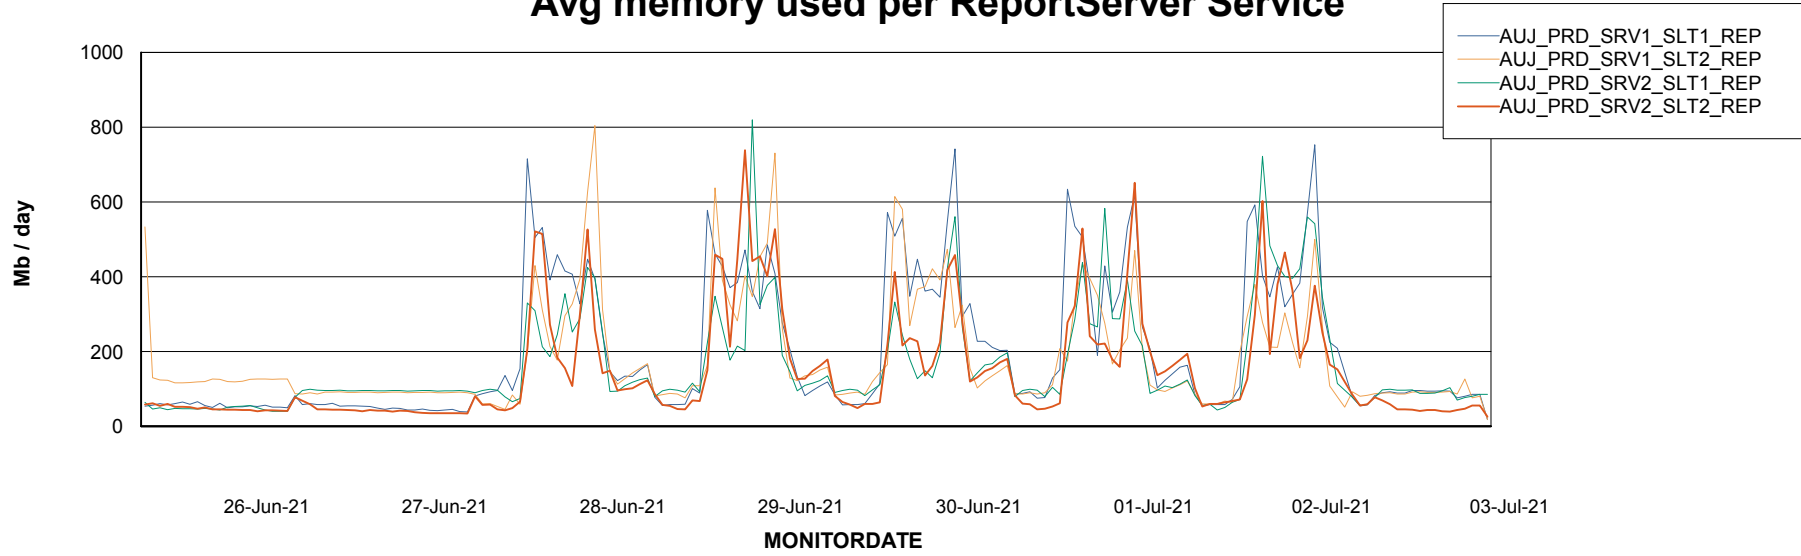

Avg memory used per ABS Server Service

Avg users per day per ABS server

Weekly SLA Customer Report

Customer AUJ_Production
Database ID 41

ABSSolute Application ReportServer Services

Avg memory used per ReportServer Service