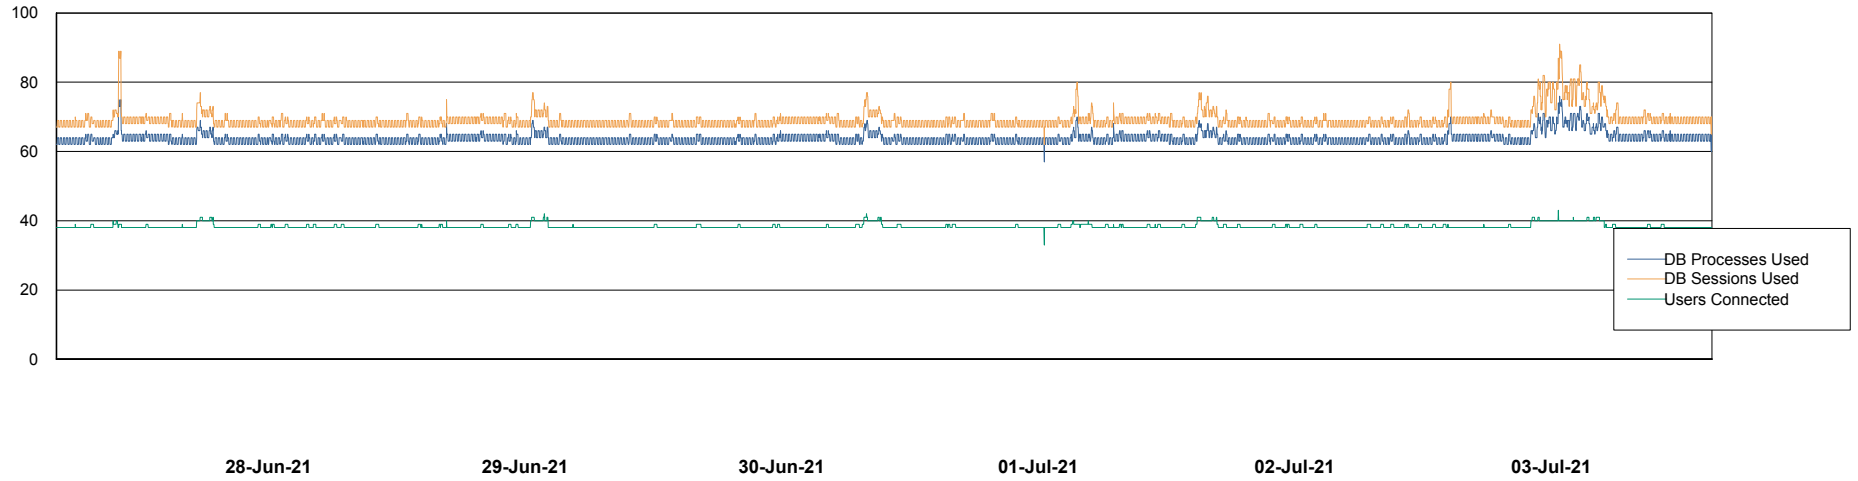

Database Performance AUJDB_BI_TS1