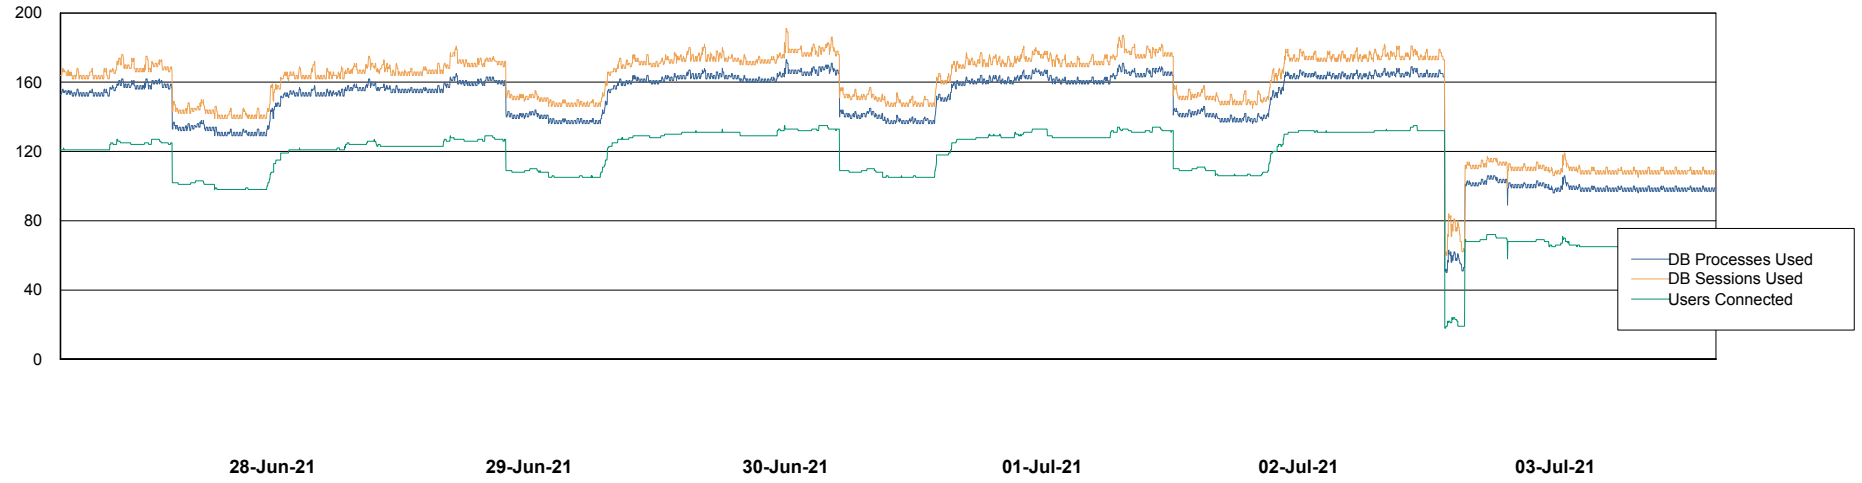

Weekly SLA Customer Report

Customer AUJ_Production
Database ID 41

Harddisk Usage AUJ_PRD_ORACLE_BI1

	Free disk space on / (%)	Total disk space on / (Gb)	Used disk space on / (Gb)
03-Jul-21	21	526	395
02-Jul-21	21	526	394
01-Jul-21	23	526	383
30-Jun-21	23	526	383
29-Jun-21	23	526	383
28-Jun-21	23	526	383
27-Jun-21	23	526	386

Weekly SLA Customer Report

Customer AUJ_Production
Database ID 41

Database Performance AUJ_DB4_Primary

Weekly SLA Customer Report

Customer AUJ_Production
Database ID 41

Database Performance AUJ_DB5_Standby