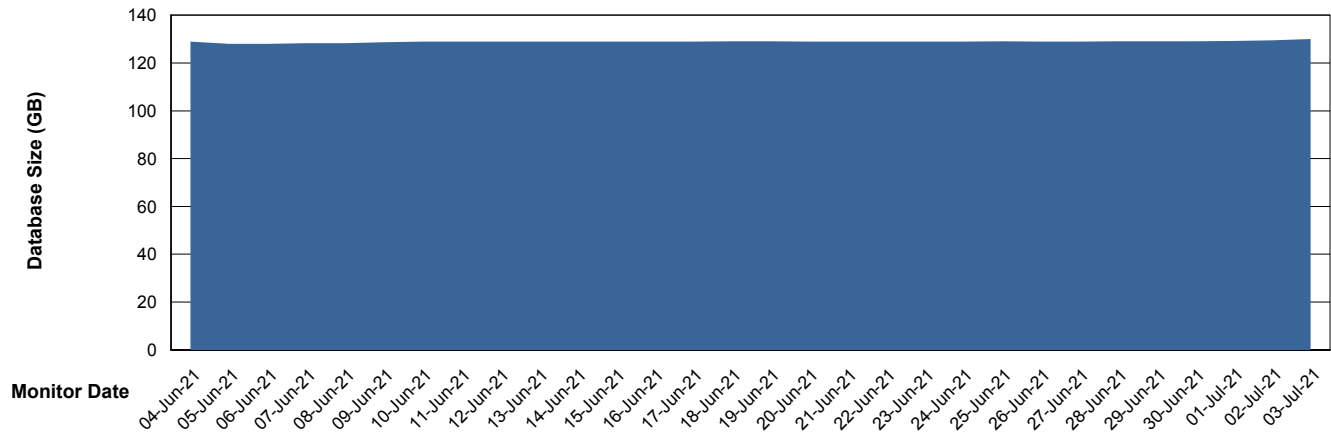

Customer AUJ_Production
Database ID 41

Database Performance AUJDB_BI_TS1

Weekly SLA Customer Report

Customer AUJ_Production
Database ID 41

DATABASE SIZE AUJ_DB4_Primary

Database growth over last month

DATABASE SIZE AUJDB_BI

Database growth over last month

Weekly SLA Customer Report

Customer AUJ_Production
Database ID 41

DATABASE SIZE AUJDB_BI_TS1

Database growth over last month

Weekly SLA Customer Report

Customer AUJ_Production
Database ID 41