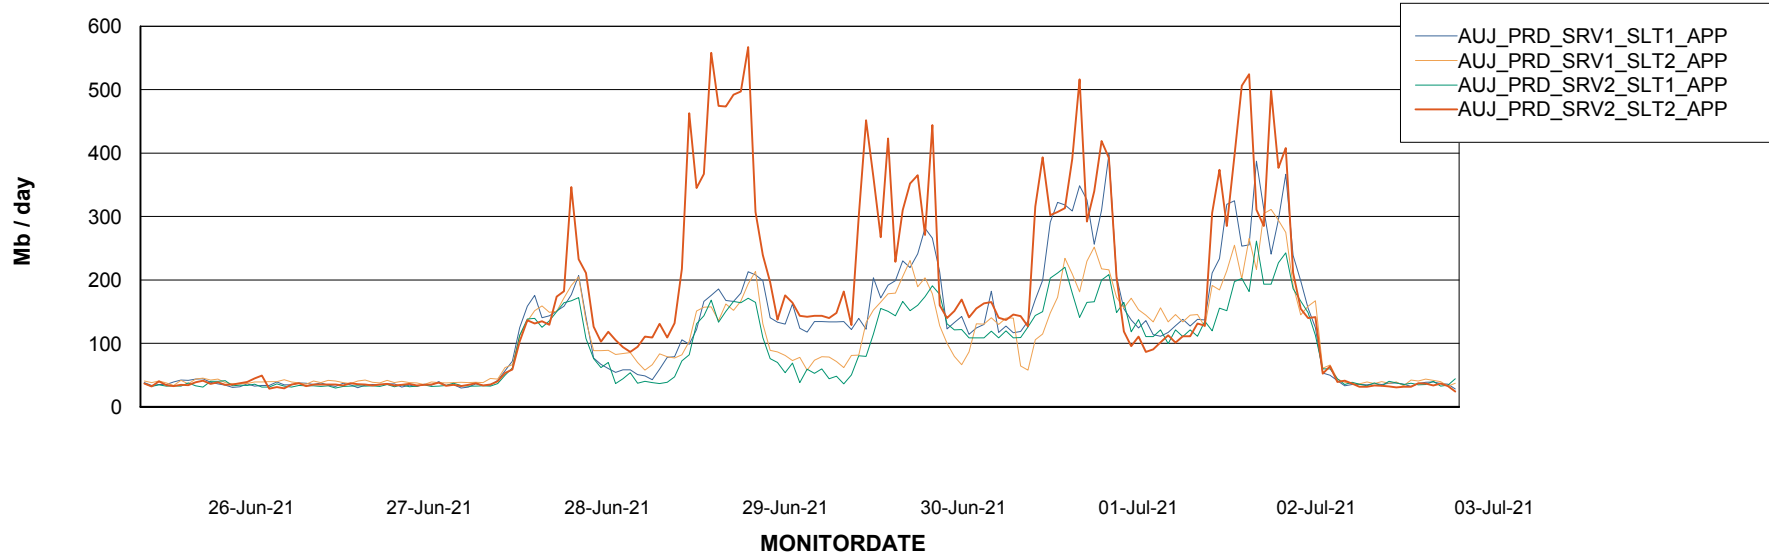

ABSSolute Application Server Services

Avg memory used per ABS Server Service