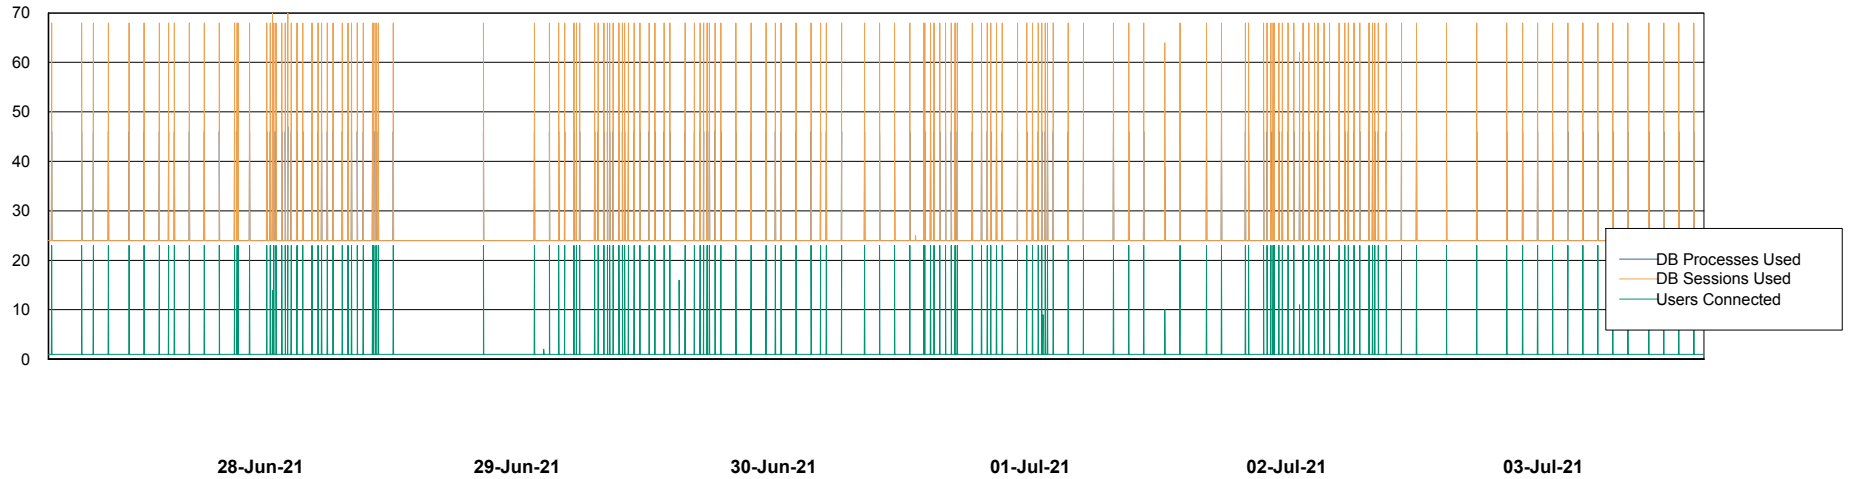

Weekly SLA Customer Report

Customer AUJ_Production
Database ID 41

Database Performance AUJ_DB4_Primary

Weekly SLA Customer Report

Customer AUJ_Production
Database ID 41

Database Performance AUJ_DB5_Standby

Weekly SLA Customer Report

Customer AUJ_Production
Database ID 41

Database Performance AUJ_DB6_Standby2

Weekly SLA Customer Report

Customer AUJ_Production
Database ID 41

Database Performance AUJDB_BI

Weekly SLA Customer Report