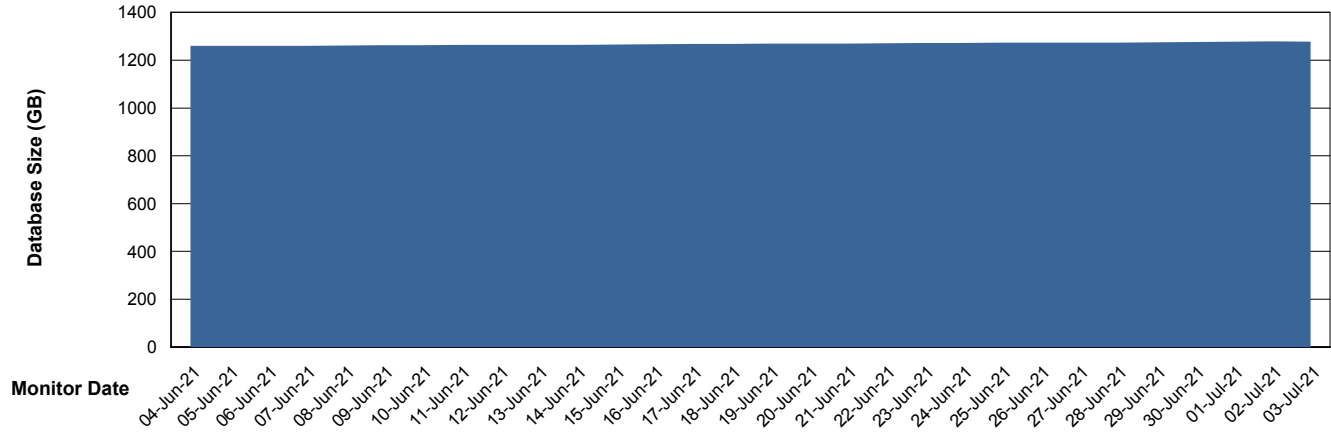

Customer AUJ_Production
Database ID 41

Database Performance AUJDB_BI_TS1

Weekly SLA Customer Report

Customer AUJ_Production
Database ID 41

DATABASE SIZE AUJ_DB4_Primary

Database growth over last month

DATABASE SIZE AUJDB_BI

Database growth over last month

Weekly SLA Customer Report

Customer AUJ_Production
Database ID 41

DATABASE SIZE AUJDB_BI_TS1

Database growth over last month

Weekly SLA Customer Report

Customer AUJ_Production
Database ID 41