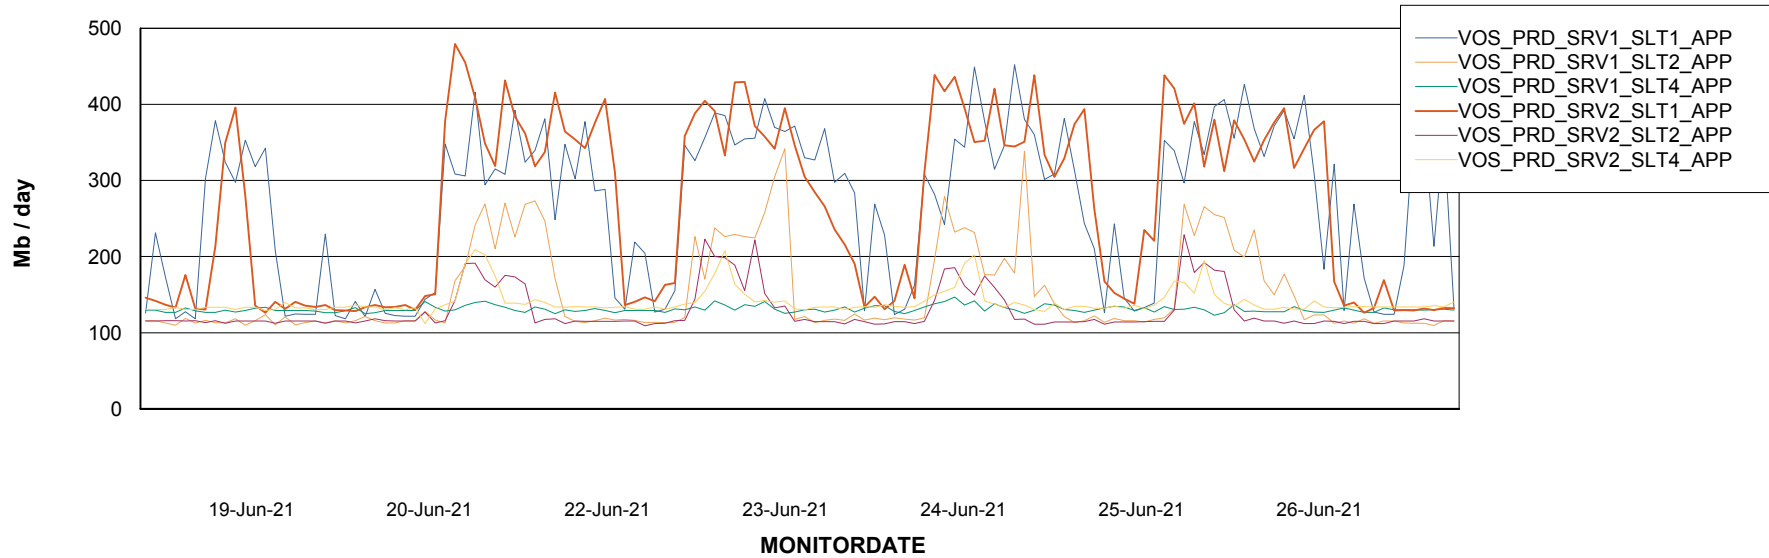

ABSSolute Application Server Services

Avg memory used per ABS Server Service