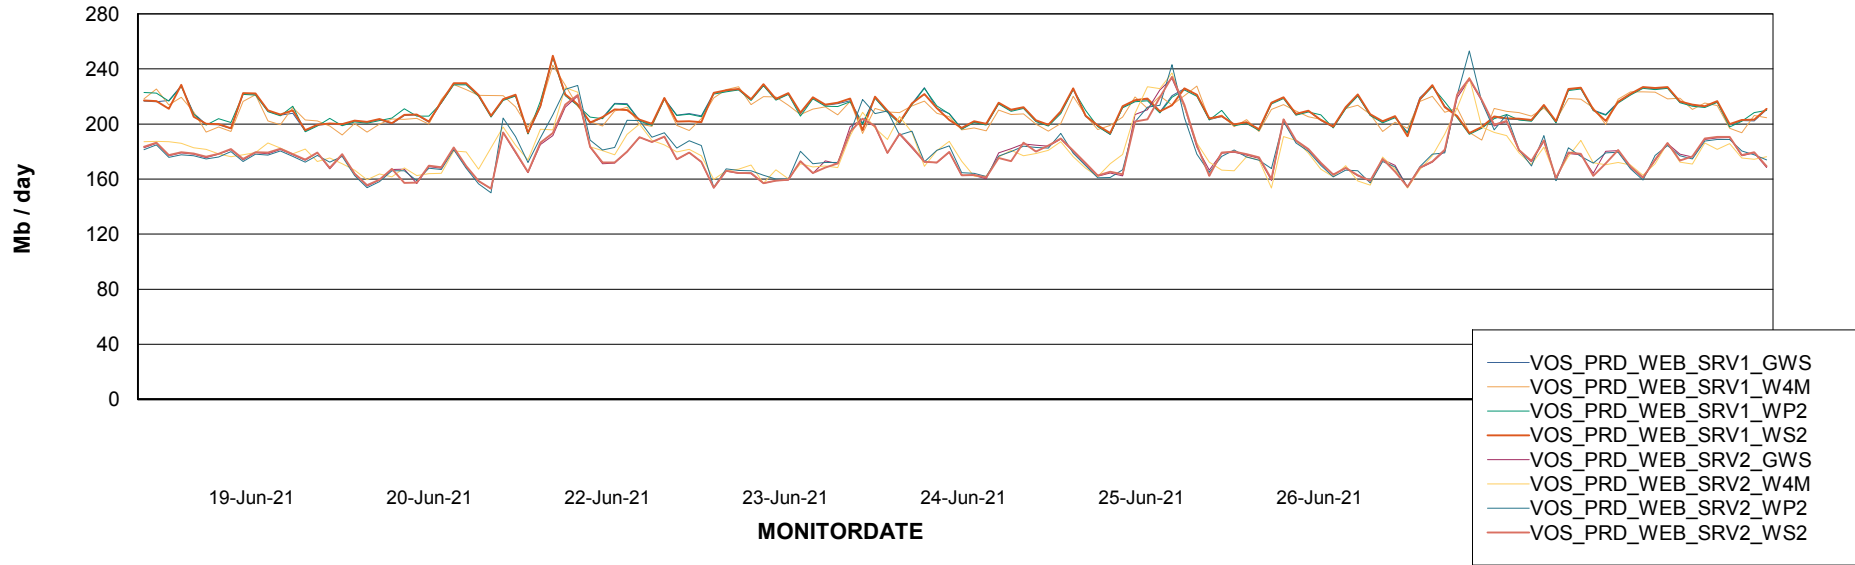

ABSSolute Web Component Services

Avg memory used per ABS Web component