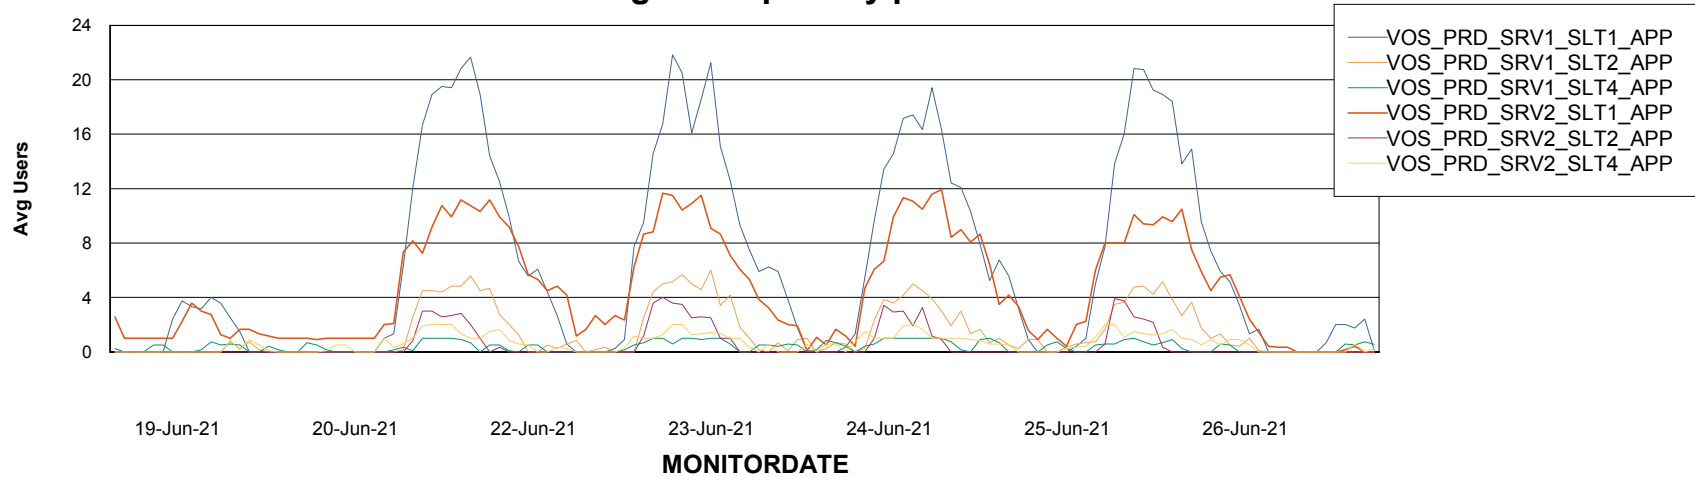

Avg users per day per ABS server