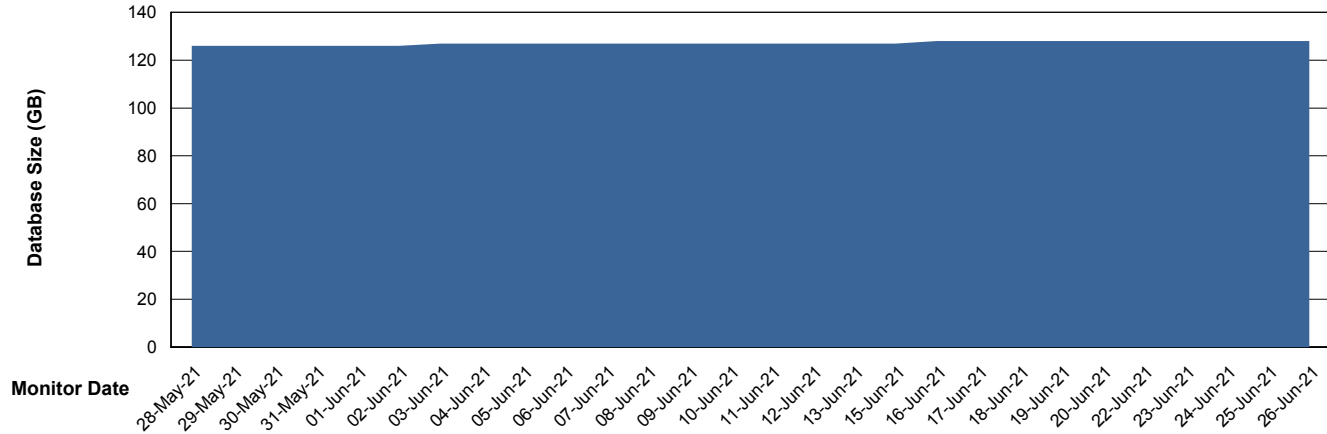

DATABASE SIZE VOSDB_BI

Database growth over last month