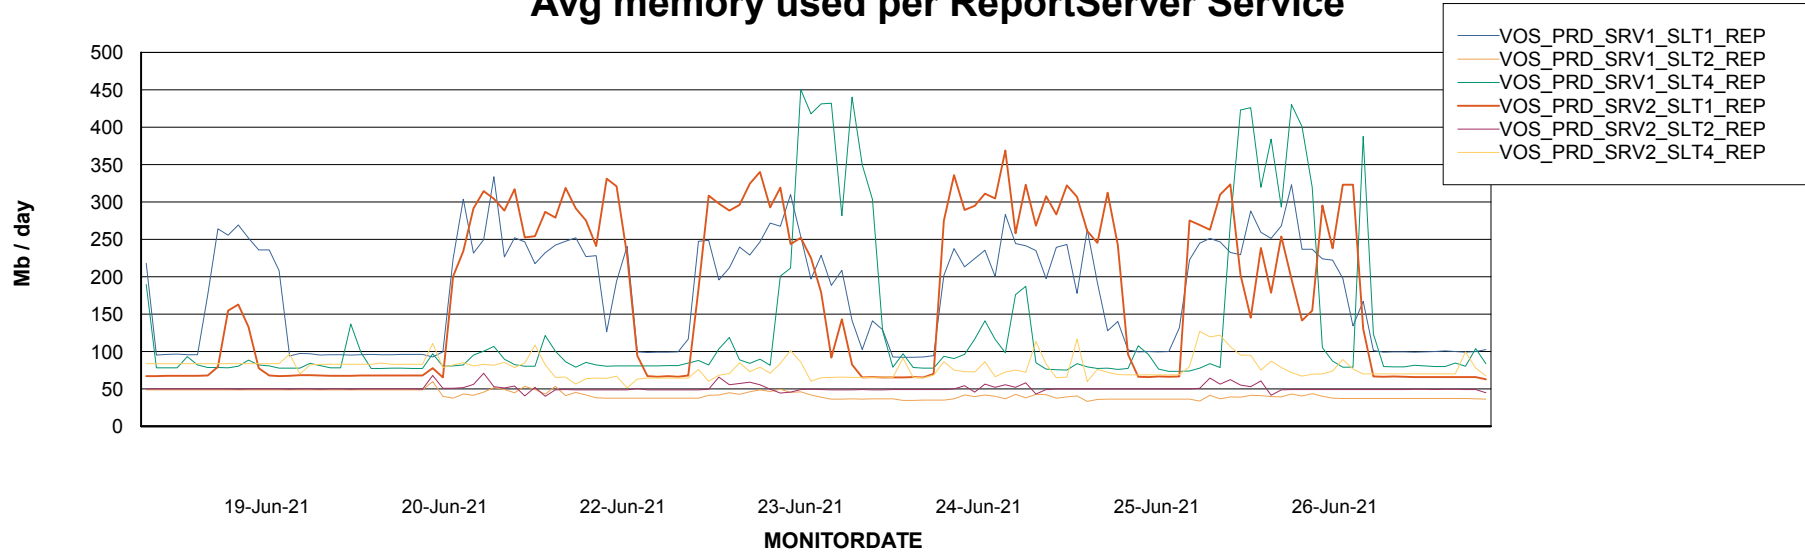

ABSSolute Application ReportServer Services

Avg memory used per ReportServer Service