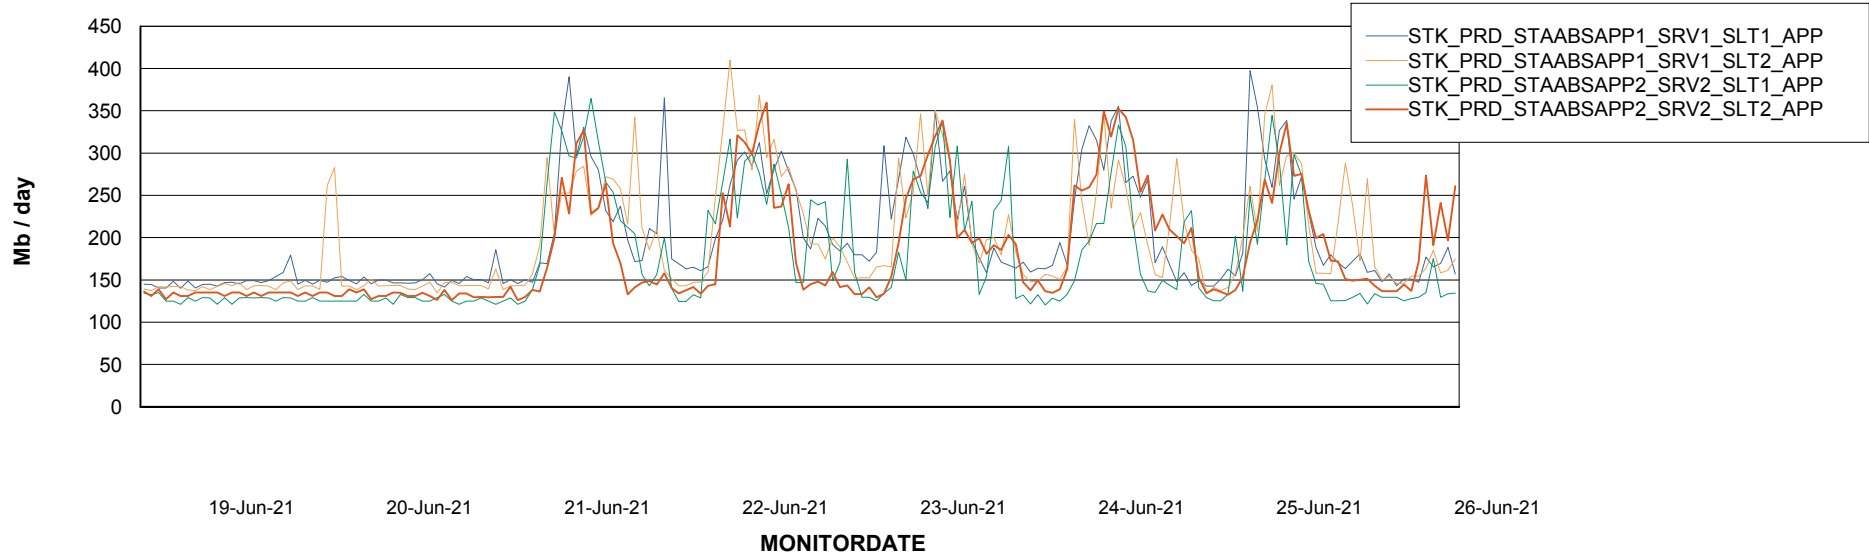

ABSolute Application Server Services

Avg memory used per ABS Server Service