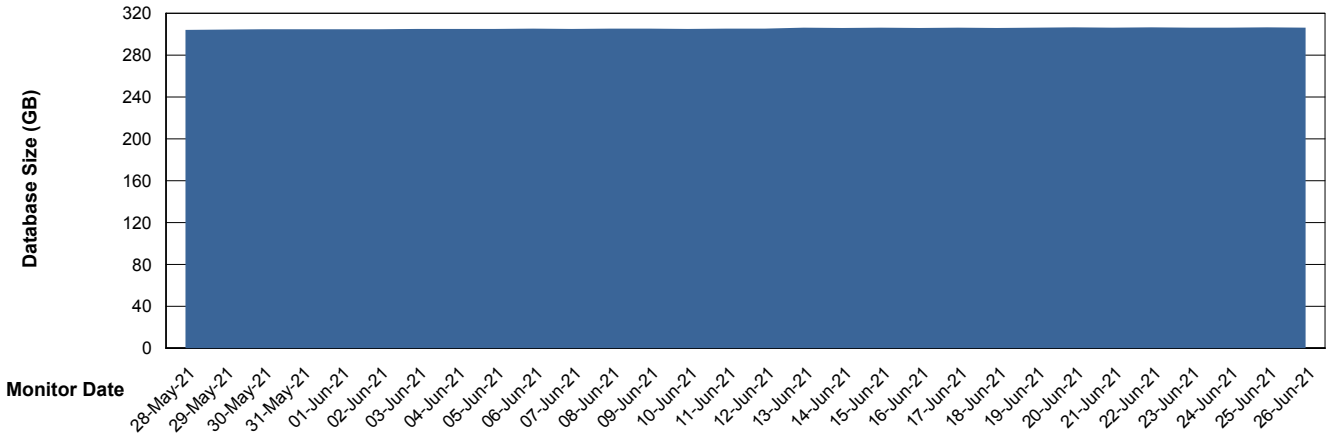

Weekly SLA Customer Report

Customer STK_Production
Database ID 82

Database Performance STKDB_ABS1 Production Database

Weekly SLA Customer Report

Customer STK_Production
Database ID 82

Database Performance STKDB_ABS1SB Standby Database

Weekly SLA Customer Report

Customer STK_Production
 Database ID 82

DATABASE SIZE STKDB_ABS1 Production Database

Database growth over last month

Database Tablespace STKDB_ABS1 Production Database

Date	Tablespace Name	Filesize (Gb)	Usedsize (Gb)	Percentage free
26-Jun-21	ABSDATA	177	125	29
	INDX	206	176	15
25-Jun-21	ABSDATA	177	125	29
	INDX	206	176	15
24-Jun-21	ABSDATA	177	125	29
	INDX	206	176	15
23-Jun-21	ABSDATA	177	125	29
	INDX	206	176	15
22-Jun-21	ABSDATA	177	125	29
	INDX	206	176	15
21-Jun-21	ABSDATA	177	125	29
	INDX	206	176	15
20-Jun-21	ABSDATA	177	125	29
	INDX	206	176	15