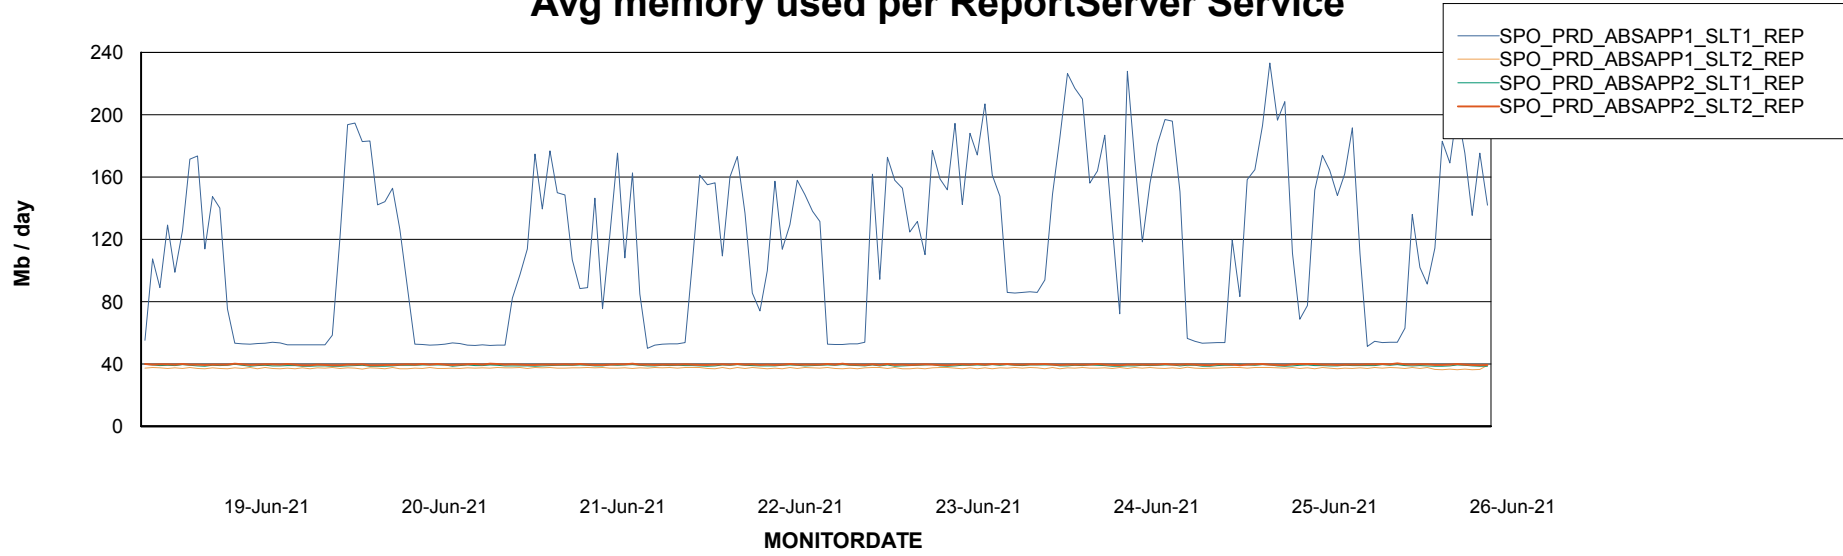

ABSSolute Application ReportServer Services

Avg memory used per ReportServer Service