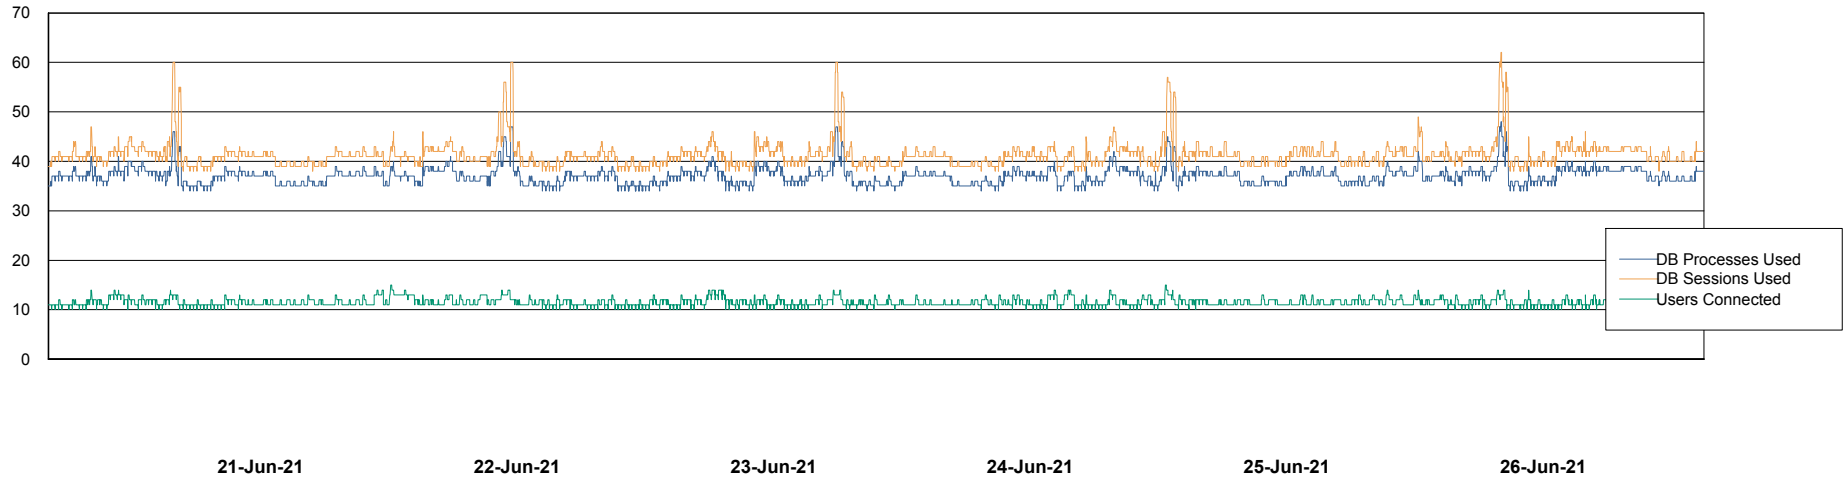

Database Performance SPODB_BI