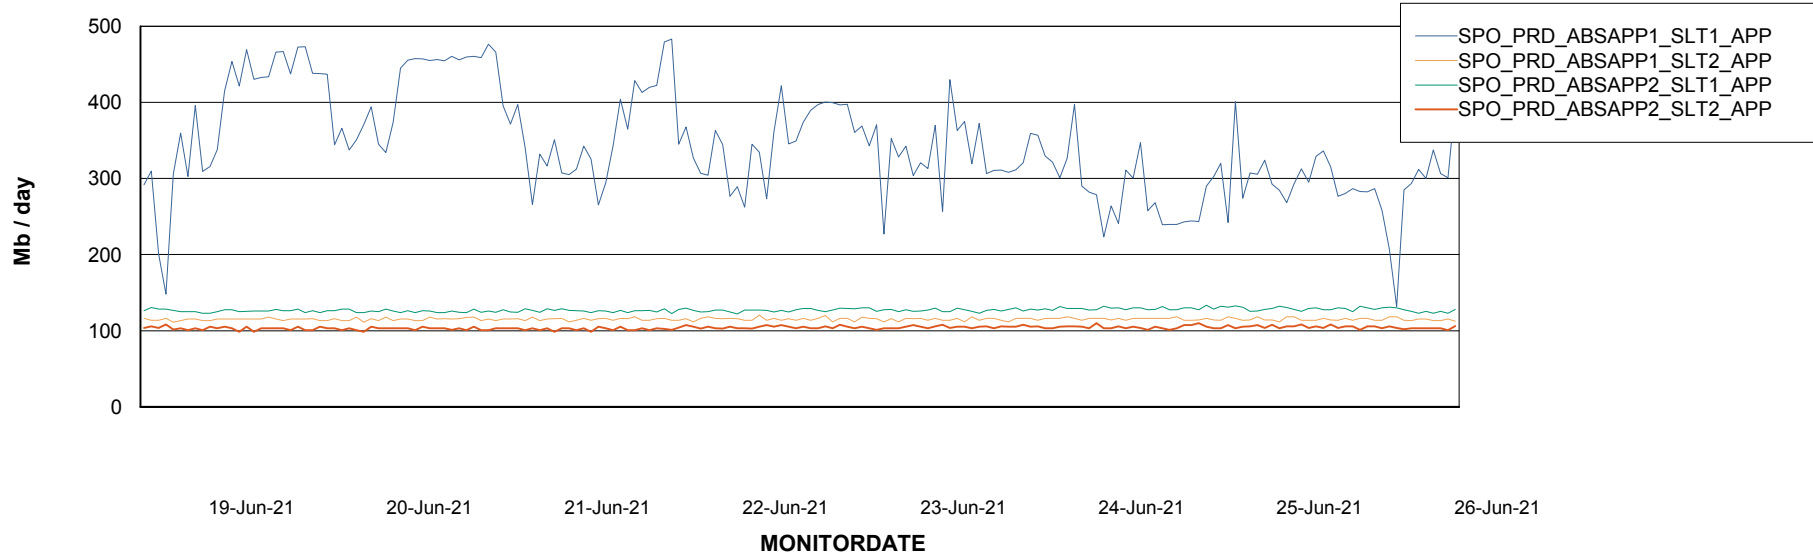

ABSSolute Application Server Services

Avg memory used per ABS Server Service