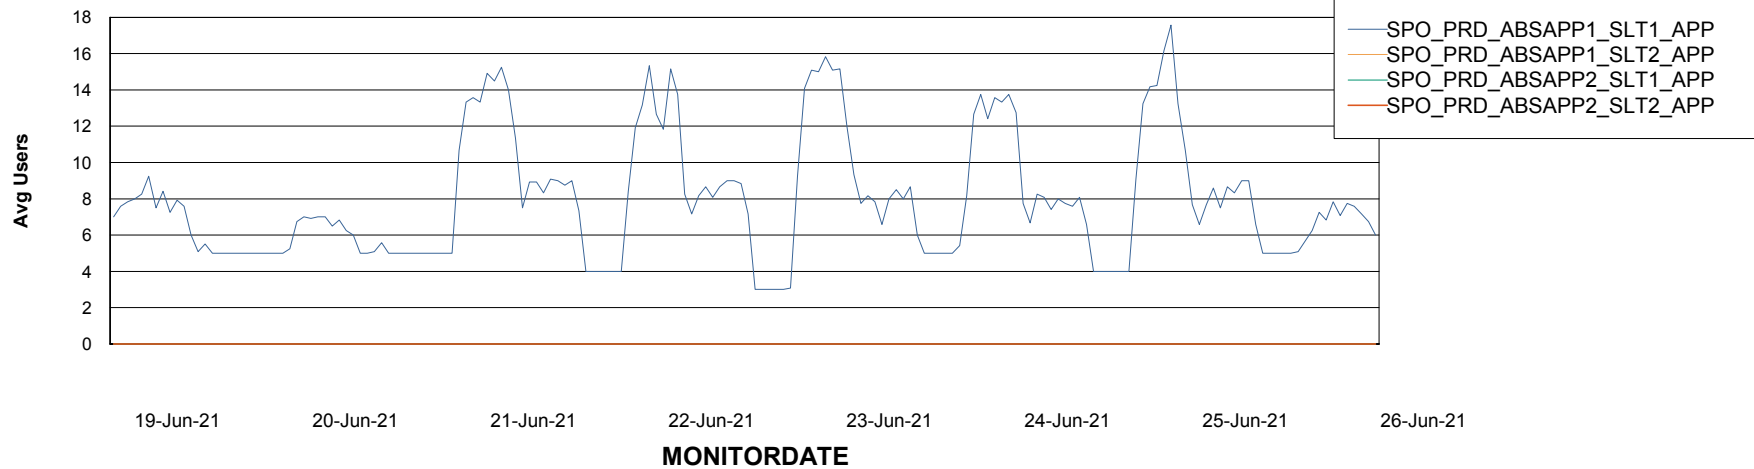

Avg users per day per ABS server