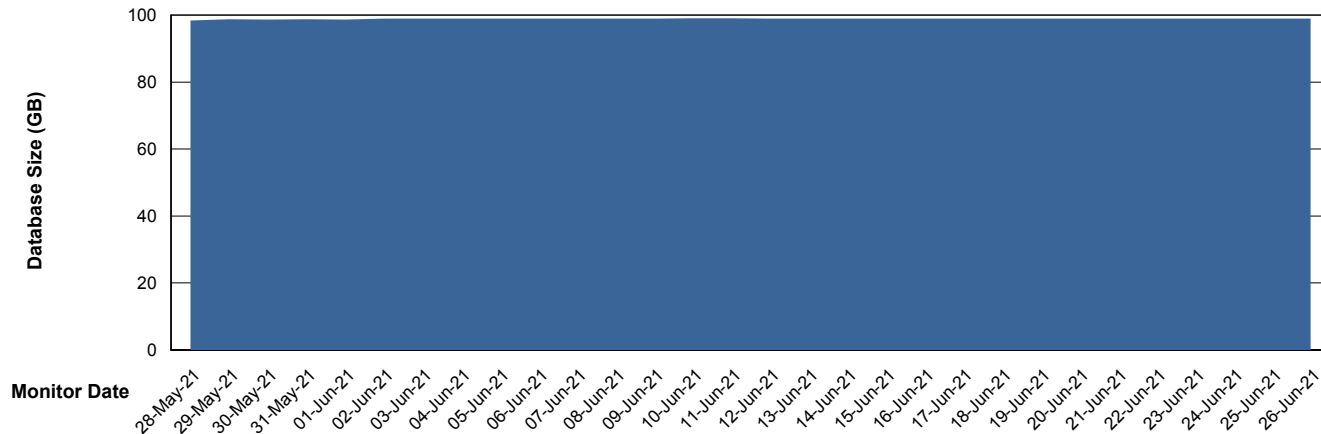

# Weekly SLA Customer Report

Customer SPO\_Production Silver  
Database ID 57

DATABASE SIZE SPODB\_BI

### Database growth over last month

DATABASE SIZE SPODB\_Production

### Database growth over last month