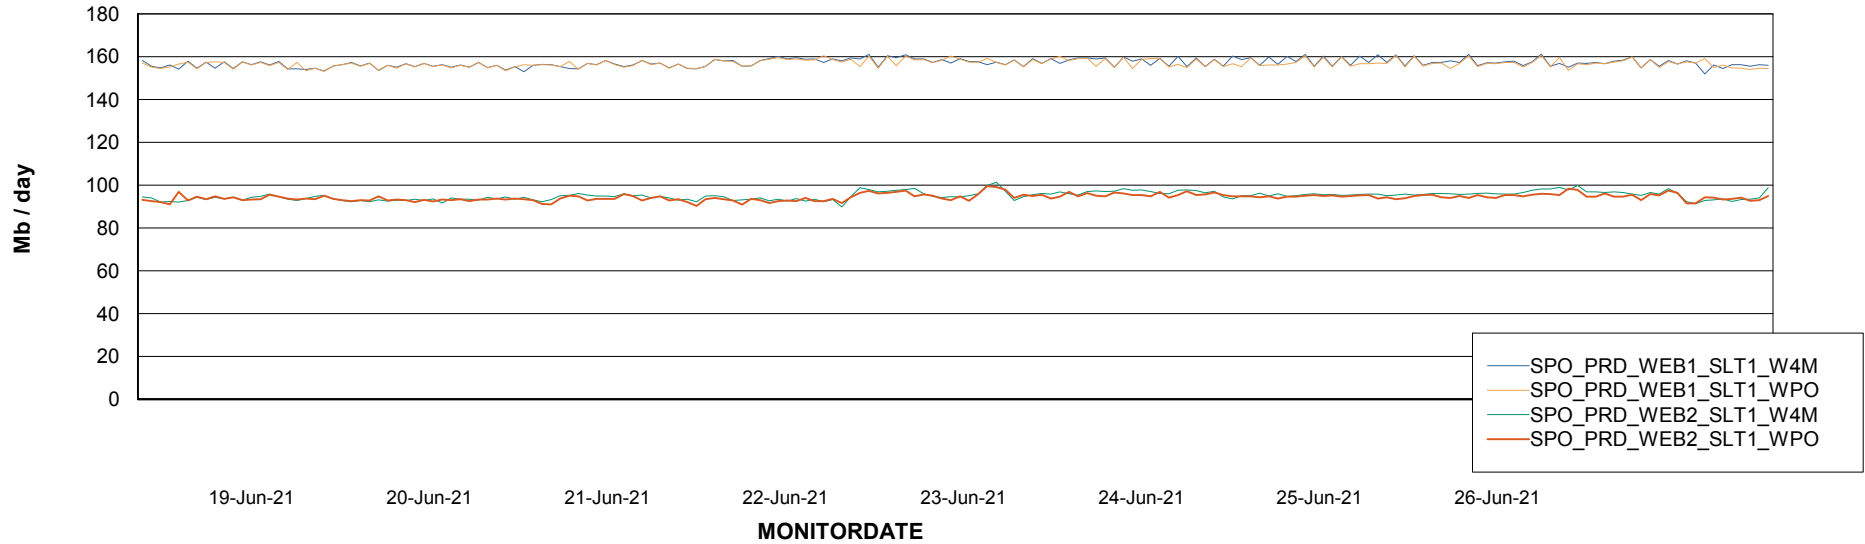

ABSSolute Web Component Services

Avg memory used per ABS Web component