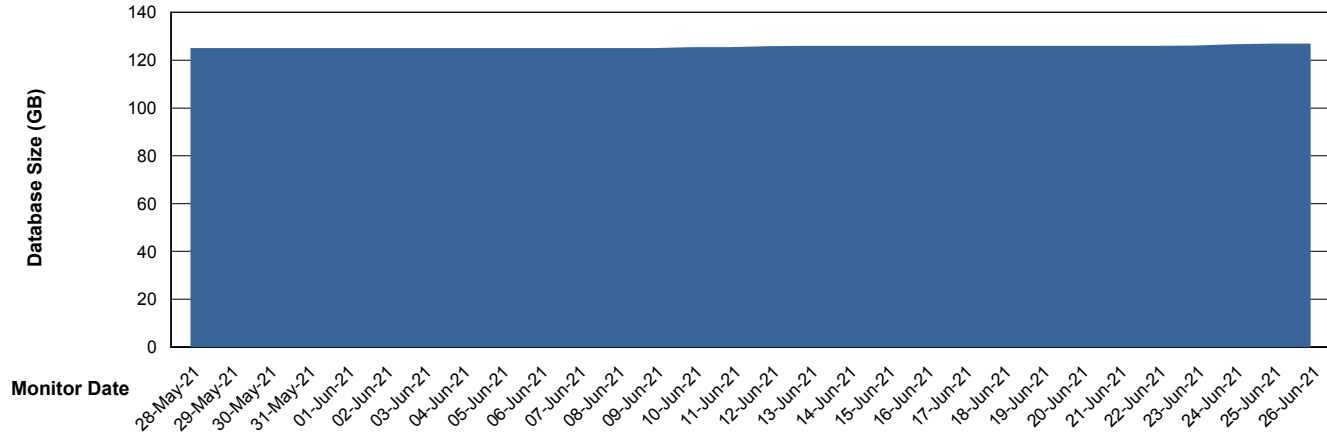

Weekly SLA Customer Report

Customer SNG_Production
Database ID 70

Database Performance SNGDB_Production

Weekly SLA Customer Report

Customer SNG_Production
 Database ID 70

DATABASE SIZE SNGDB_Production

Database growth over last month

Database Tablespace SNGDB_Production

Date	Tablespace Name	Filesize (Gb)	Usedsize (Gb)	Percentage free
26-Jun-21	ABSDATA	33	28	15
	INDX	84	71	15
25-Jun-21	ABSDATA	33	28	15
	INDX	84	71	15
24-Jun-21	ABSDATA	33	28	15
	INDX	84	71	15
23-Jun-21	ABSDATA	33	28	15
	INDX	84	71	15
22-Jun-21	ABSDATA	33	28	15
	INDX	84	71	15
21-Jun-21	ABSDATA	33	28	15
	INDX	84	71	15
20-Jun-21	ABSDATA	33	28	15
	INDX	84	71	15