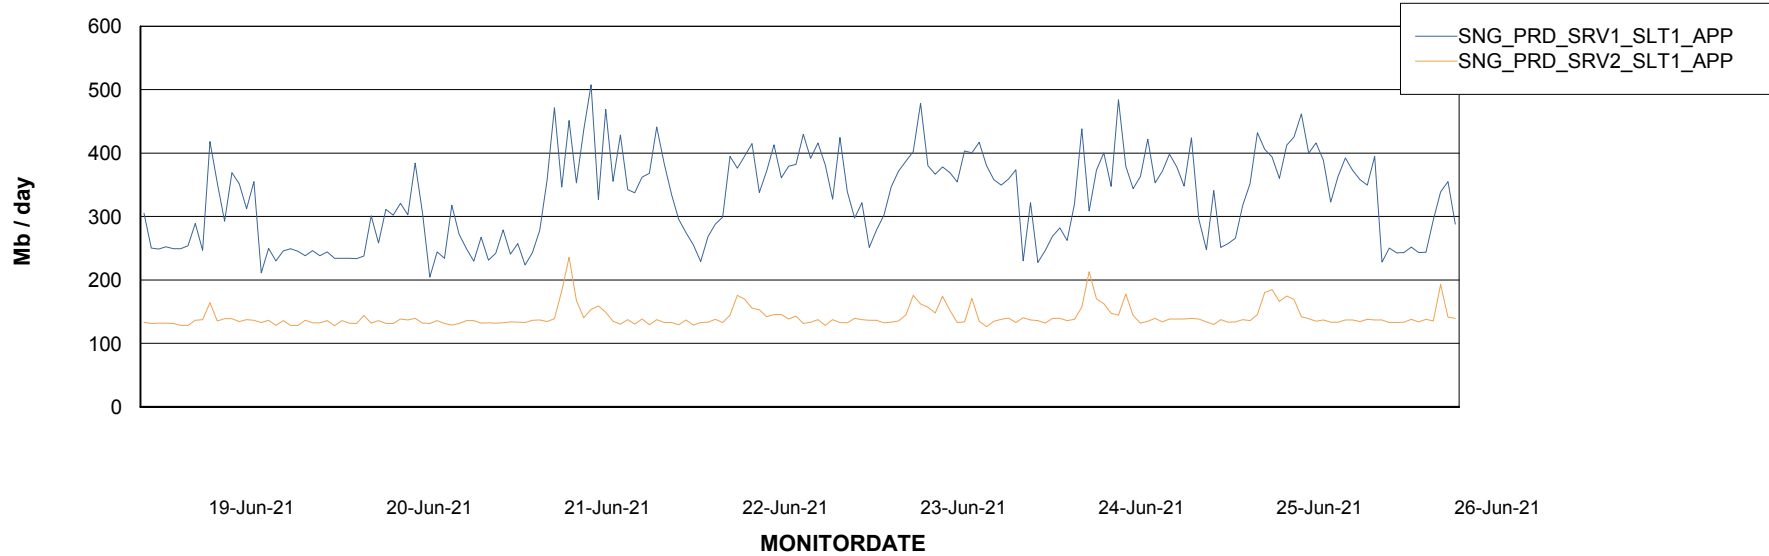

Weekly SLA Customer Report

Customer SNG_Production
Database ID 70

Database Performance SNGDB_Production

Weekly SLA Customer Report

Customer SNG_Production
 Database ID 70

DATABASE SIZE SNGDB_Production

Database growth over last month

Database Tablespace SNGDB_Production

Date	Tablespace Name	Filesize (Gb)	Usedsize (Gb)	Percentage free
26-Jun-21	ABSDATA	33	28	15
	INDX	84	71	15
25-Jun-21	ABSDATA	33	28	15
	INDX	84	71	15
24-Jun-21	ABSDATA	33	28	15
	INDX	84	71	15
23-Jun-21	ABSDATA	33	28	15
	INDX	84	71	15
22-Jun-21	ABSDATA	33	28	15
	INDX	84	71	15
21-Jun-21	ABSDATA	33	28	15
	INDX	84	71	15
20-Jun-21	ABSDATA	33	28	15
	INDX	84	71	15

Weekly SLA Customer Report

Customer SNG_Production
Database ID 70

ABSSolute Application Server Services

Avg memory used per ABS Server Service

Avg users per day per ABS server

Weekly SLA Customer Report

Customer SNG_Production
Database ID 70