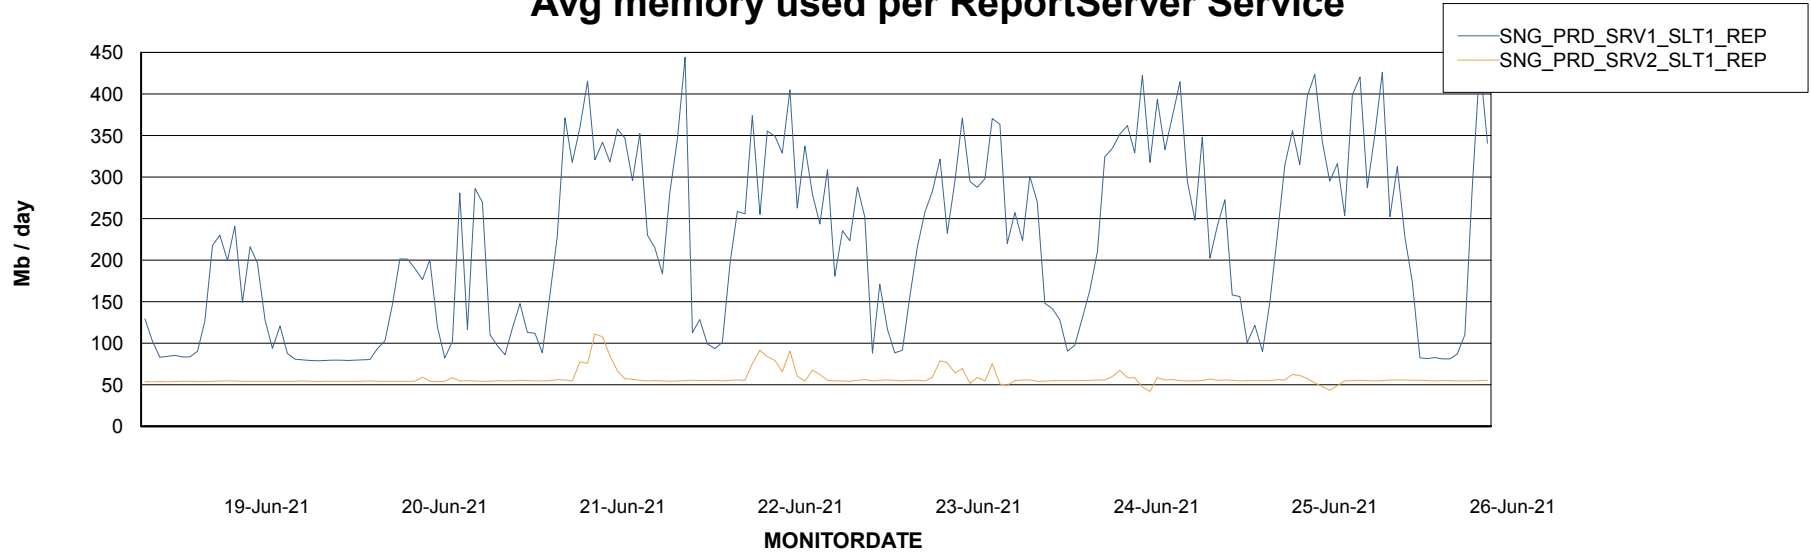

ABSSolute Application ReportServer Services

Avg memory used per ReportServer Service