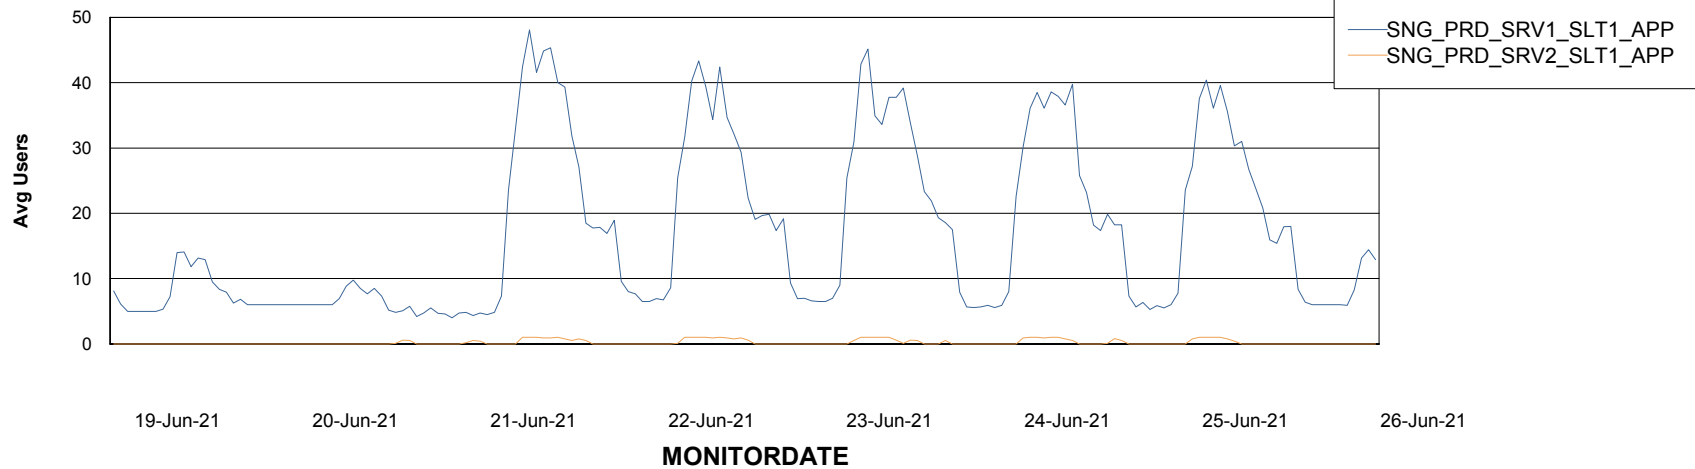

Database Tablespace SNGDB_Production

Date	Tablespace Name	Filesize (Gb)	Usedsize (Gb)	Percentage free
26-Jun-21	ABSDATA	33	28	15
	INDX	84	71	15
25-Jun-21	ABSDATA	33	28	15
	INDX	84	71	15
24-Jun-21	ABSDATA	33	28	15
	INDX	84	71	15
23-Jun-21	ABSDATA	33	28	15
	INDX	84	71	15
22-Jun-21	ABSDATA	33	28	15
	INDX	84	71	15
21-Jun-21	ABSDATA	33	28	15
	INDX	84	71	15
20-Jun-21	ABSDATA	33	28	15
	INDX	84	71	15

Weekly SLA Customer Report

Customer SNG_Production
Database ID 70

ABSSolute Application Server Services

Avg memory used per ABS Server Service

Avg users per day per ABS server

Weekly SLA Customer Report

Customer SNG_Production
Database ID 70