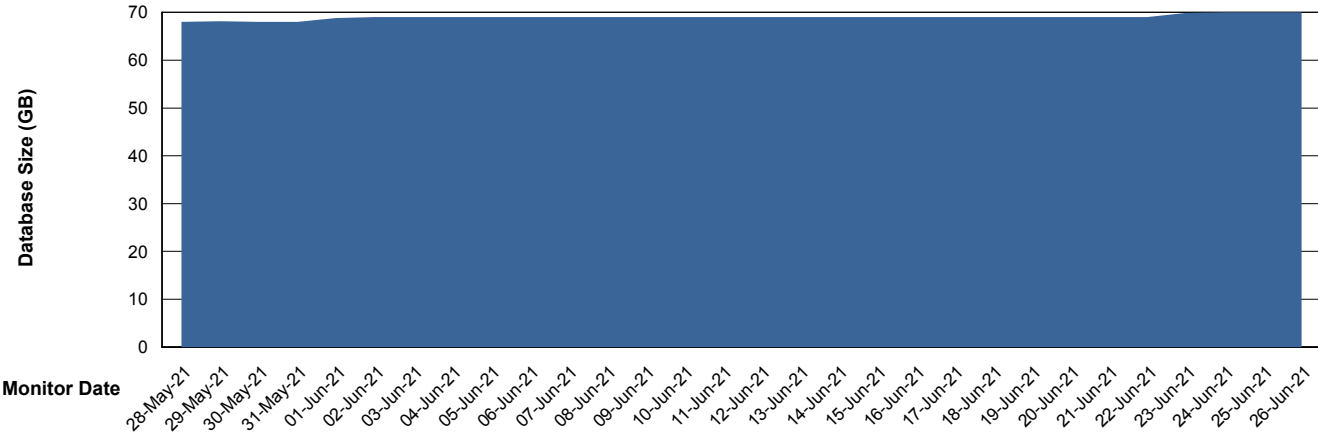

Weekly SLA Customer Report

Customer RSS Production
Database ID 52

Database Performance RSS_DB_Primary (2020)

Weekly SLA Customer Report

Customer RSS Production
Database ID 52

Database Performance RSS_DB_Standby (2020)

Weekly SLA Customer Report

Customer RSS Production
 Database ID 52

DATABASE SIZE RSS_DB_Primary (2020)

Database growth over last month

Database Tablespace RSS_DB_Primary (2020)

Date	Tablespace Name	Filesize (Gb)	Usedsize (Gb)	Percentage free
26-Jun-21	ABSDATA	42	33	21
	INDX	42	35	17
25-Jun-21	ABSDATA	42	33	21
	INDX	42	35	17
24-Jun-21	ABSDATA	42	33	21
	INDX	42	35	17
23-Jun-21	ABSDATA	42	33	21
	INDX	42	35	17
22-Jun-21	ABSDATA	42	33	21
	INDX	42	35	17
21-Jun-21	ABSDATA	42	33	21
	INDX	42	35	17
20-Jun-21	ABSDATA	42	33	21
	INDX	42	35	17