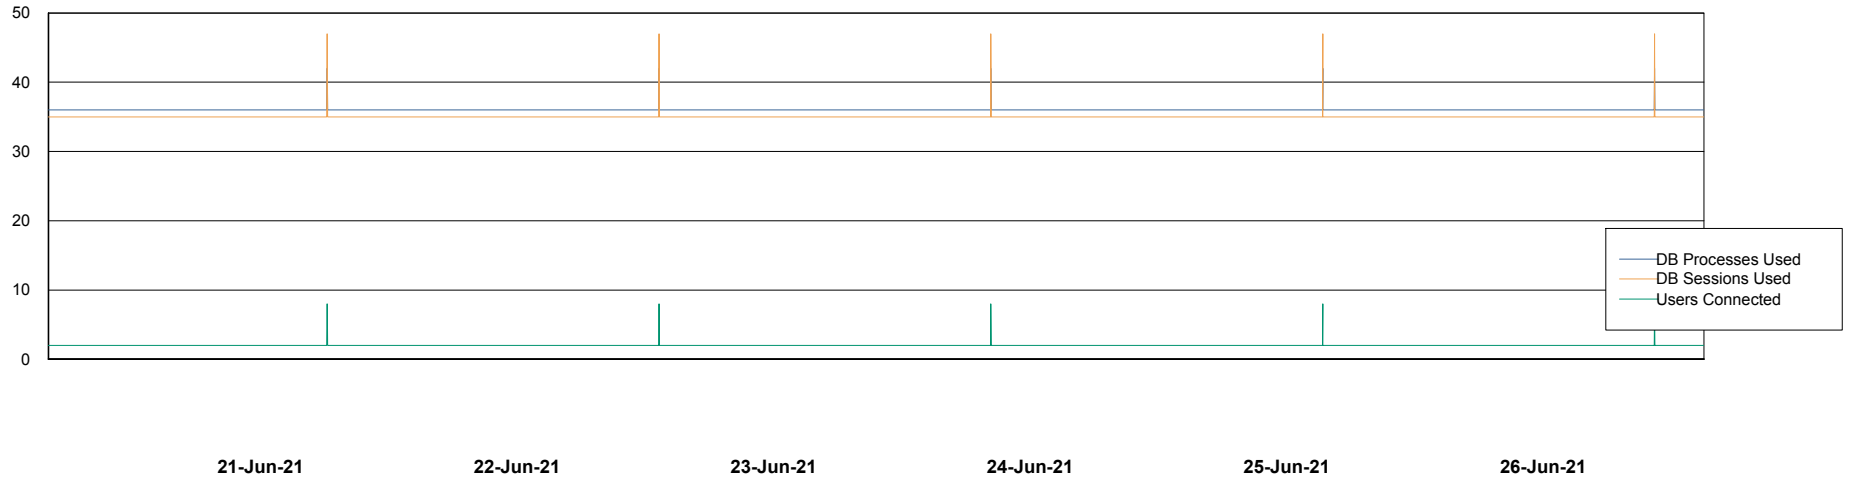

Weekly SLA Customer Report

Customer RSS Production
Database ID 52

Database Performance RSS_DB_Primary (2020)

Weekly SLA Customer Report

Customer RSS Production
Database ID 52

Database Performance RSS_DB_Standby (2020)