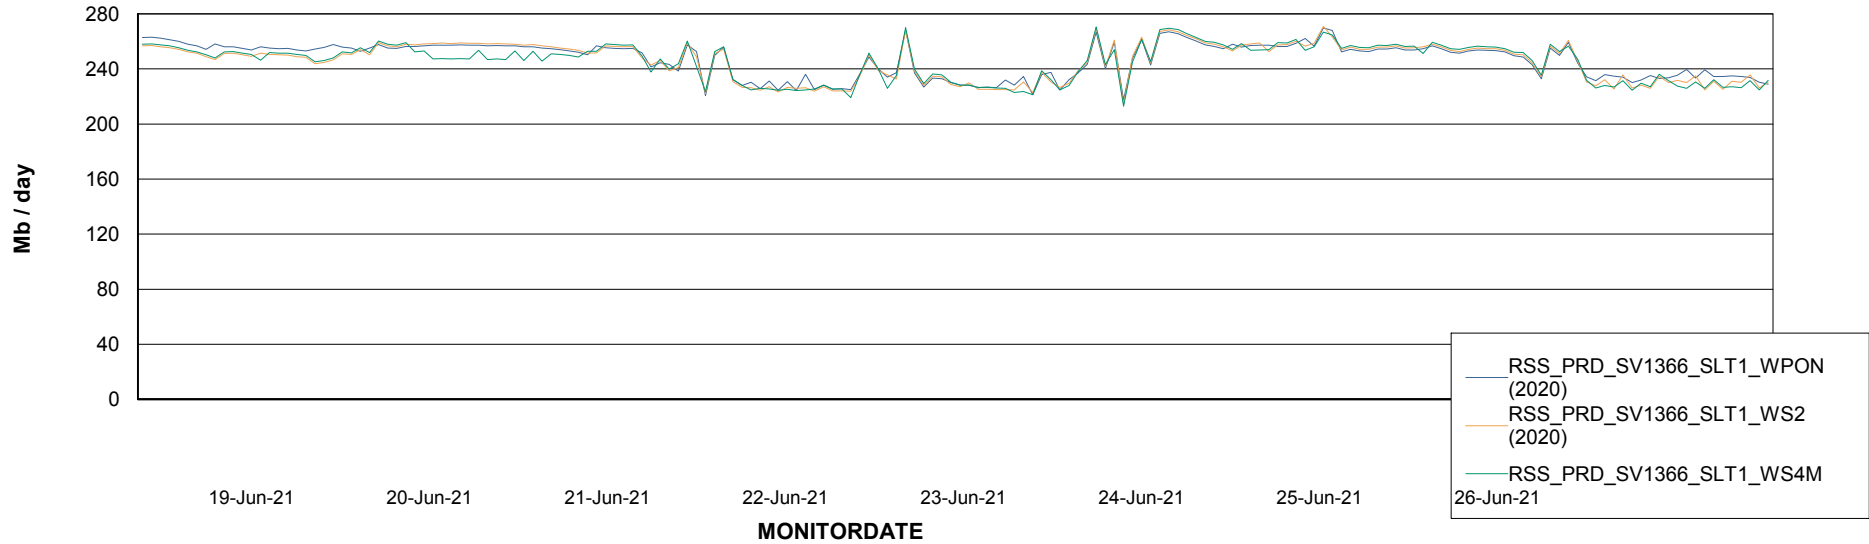

ABSSolute Application ReportServer Services

Avg memory used per ReportServer Service

Weekly SLA Customer Report

Customer RSS Production
Database ID 52

ABSSolute Web Component Services

Avg memory used per ABS Web component