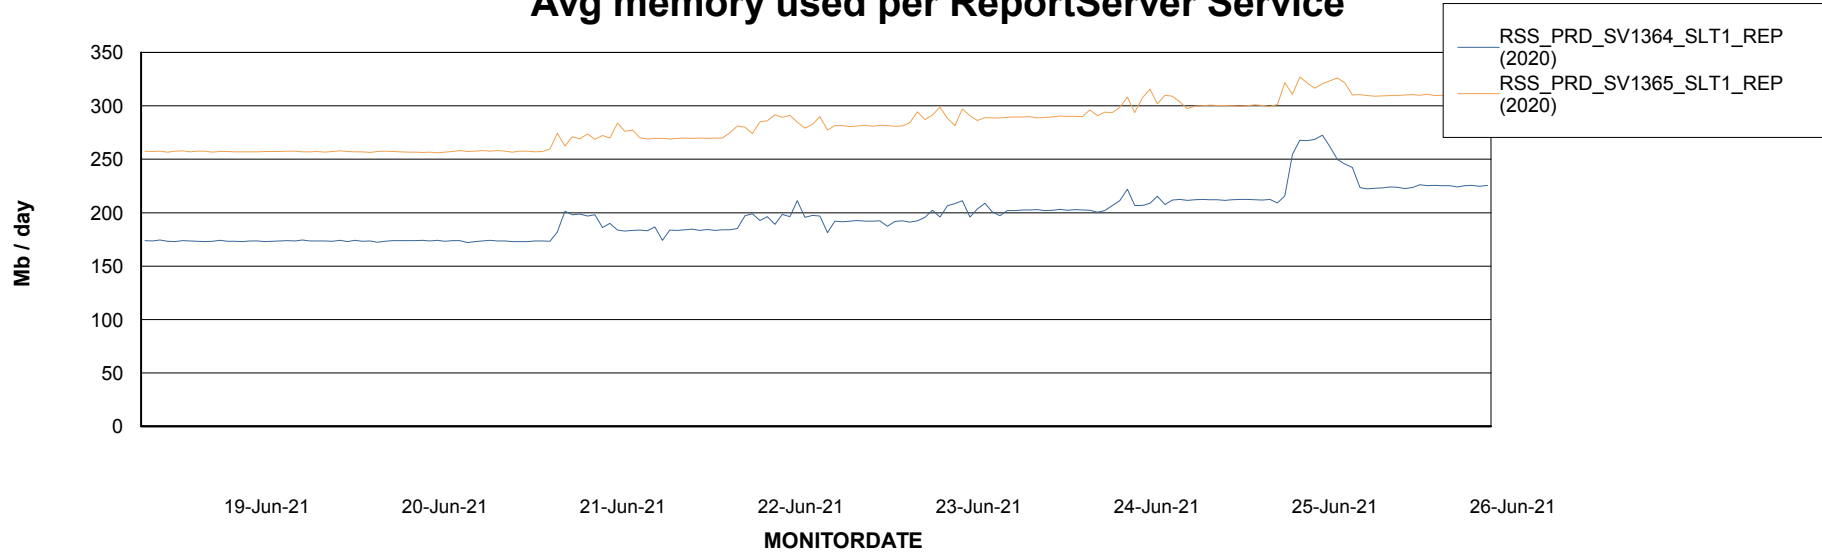

ABSSolute Application ReportServer Services

Avg memory used per ReportServer Service