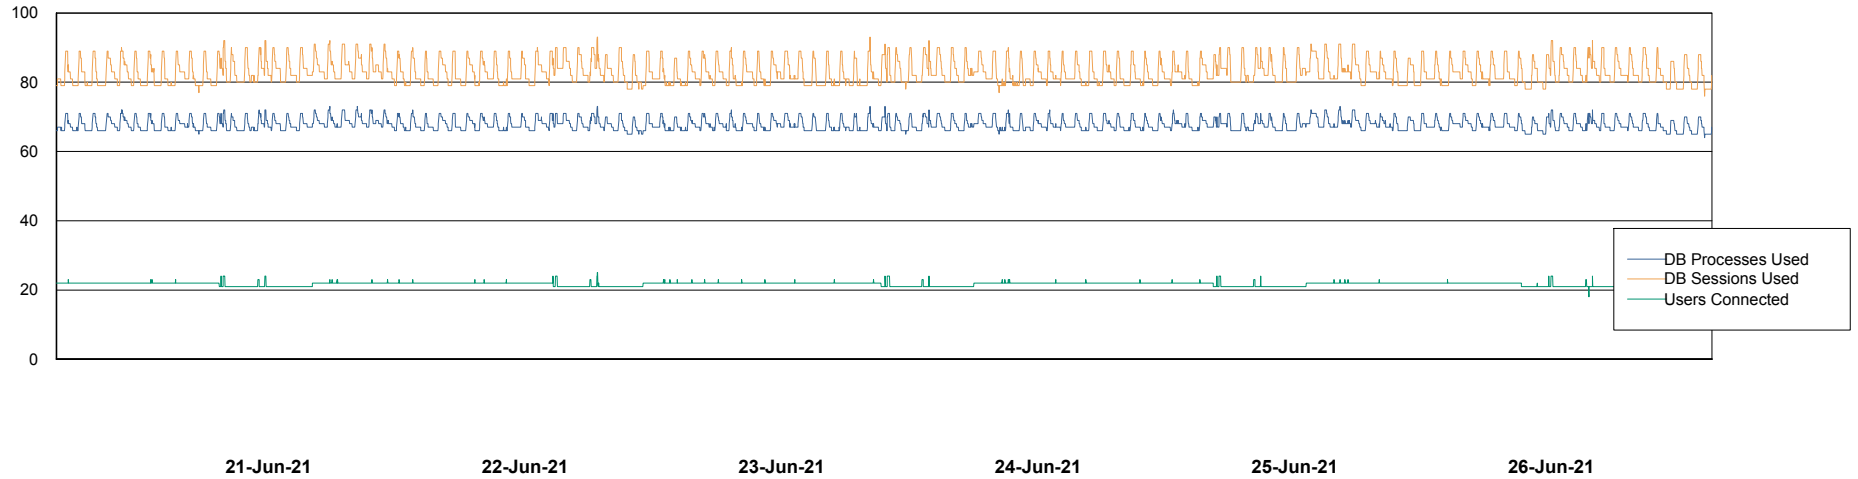

Weekly SLA Customer Report

Customer RSS Production
Database ID 52

Database Performance RSS_DB_Primary (2020)

Weekly SLA Customer Report

Customer RSS Production
Database ID 52

Database Performance RSS_DB_Standby (2020)