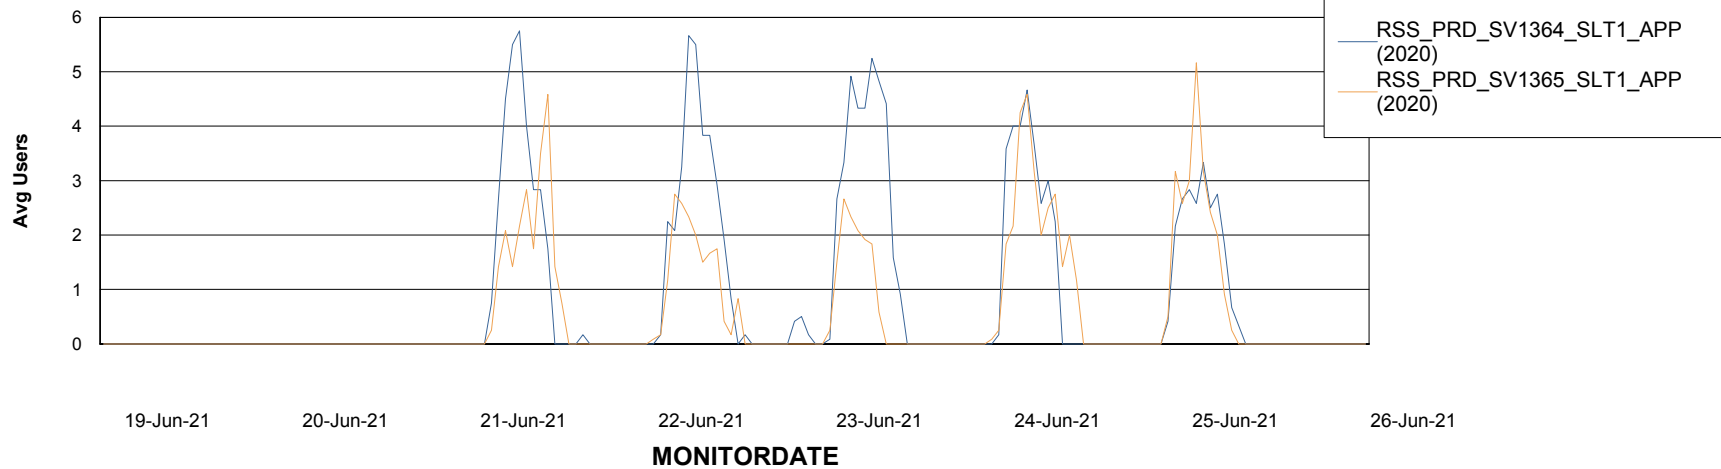

Weekly SLA Customer Report

Customer RSS Production
Database ID 52

ABSSolute Application Server Services

Avg memory used per ABS Server Service

Avg users per day per ABS server

Weekly SLA Customer Report

Customer RSS Production
Database ID 52