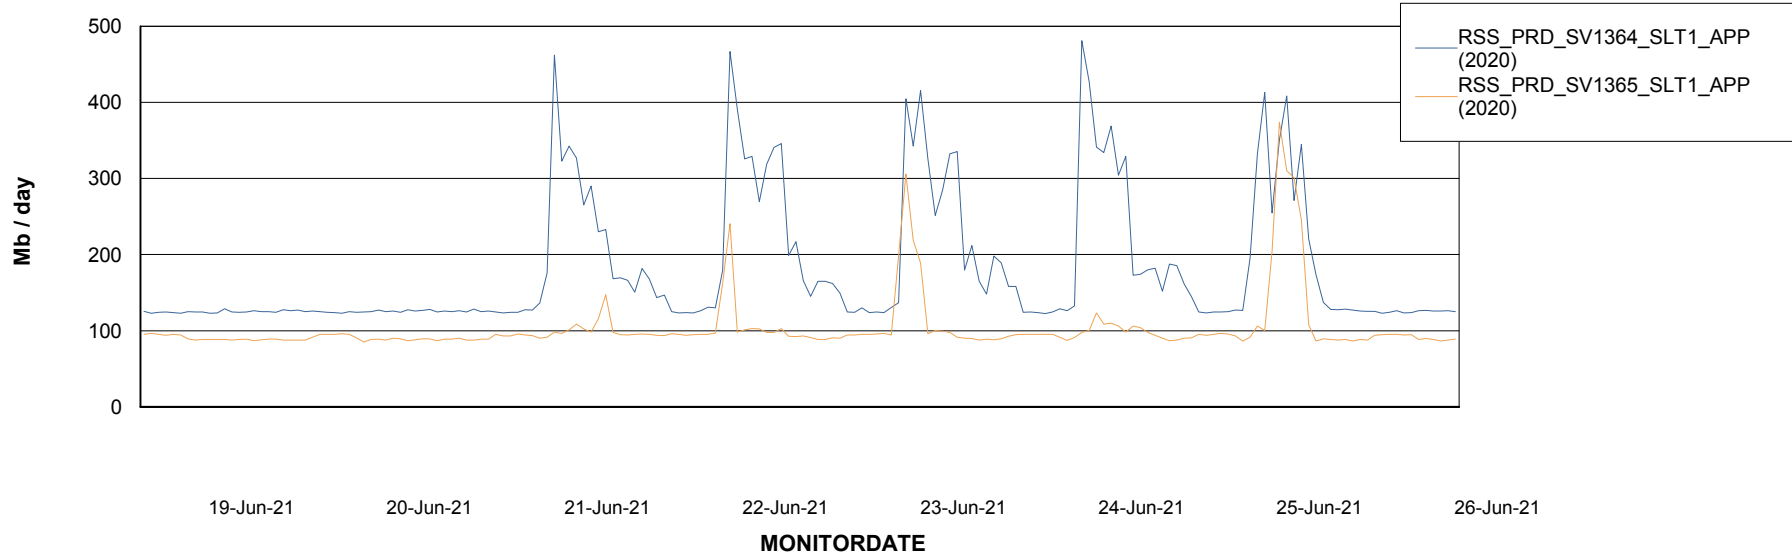

Weekly SLA Customer Report

Customer RSS Production
 Database ID 52

DATABASE SIZE RSS_DB_Primary (2020)

Database growth over last month

Database Tablespace RSS_DB_Primary (2020)

Date	Tablespace Name	Filesize (Gb)	Usedsize (Gb)	Percentage free
26-Jun-21	ABSDATA	42	33	21
	INDX	42	35	17
25-Jun-21	ABSDATA	42	33	21
	INDX	42	35	17
24-Jun-21	ABSDATA	42	33	21
	INDX	42	35	17
23-Jun-21	ABSDATA	42	33	21
	INDX	42	35	17
22-Jun-21	ABSDATA	42	33	21
	INDX	42	35	17
21-Jun-21	ABSDATA	42	33	21
	INDX	42	35	17
20-Jun-21	ABSDATA	42	33	21
	INDX	42	35	17

Weekly SLA Customer Report

Customer RSS Production
Database ID 52

ABSSolute Application Server Services

Avg memory used per ABS Server Service

Avg users per day per ABS server

Weekly SLA Customer Report

Customer RSS Production
Database ID 52