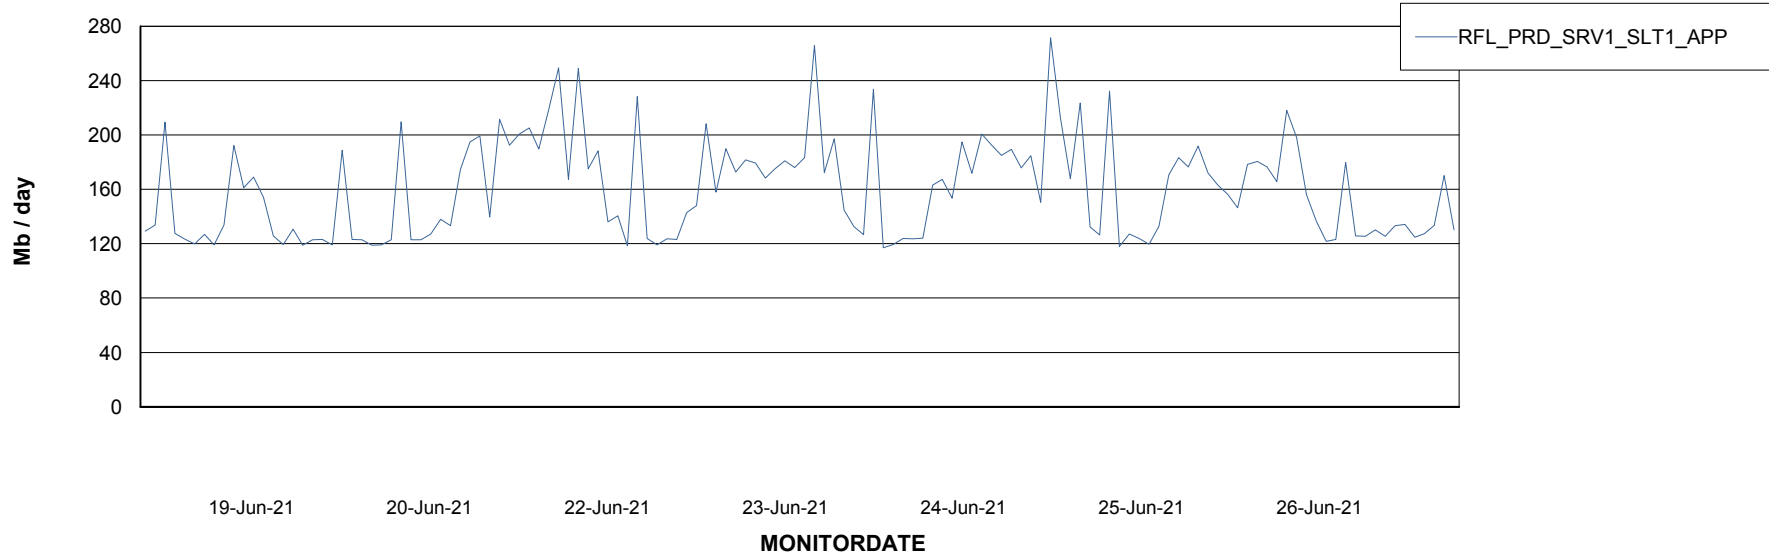

DB Processes Max 1,000

Weekly SLA Customer Report

Customer RFL_Production
 Database ID 36

DATABASE SIZE RFLDB_Production

Database growth over last month

Database Tablespace RFLDB_Production

Date	Tablespace Name	Filesize (Gb)	Usedsize (Gb)	Percentage free
26-Jun-21	ABSDATA	72	59	18
	INDX	200	138	31
25-Jun-21	ABSDATA	72	59	18
	INDX	200	138	31
24-Jun-21	ABSDATA	72	59	18
	INDX	200	138	31
23-Jun-21	ABSDATA	72	59	18
	INDX	200	138	31
22-Jun-21	ABSDATA	72	59	18
	INDX	200	138	31
20-Jun-21	ABSDATA	72	59	18
	INDX	200	138	31

Weekly SLA Customer Report

Customer RFL_Production
Database ID 36

ABSSolute Application Server Services

Avg memory used per ABS Server Service

Avg users per day per ABS server

Weekly SLA Customer Report

Customer RFL_Production
Database ID 36