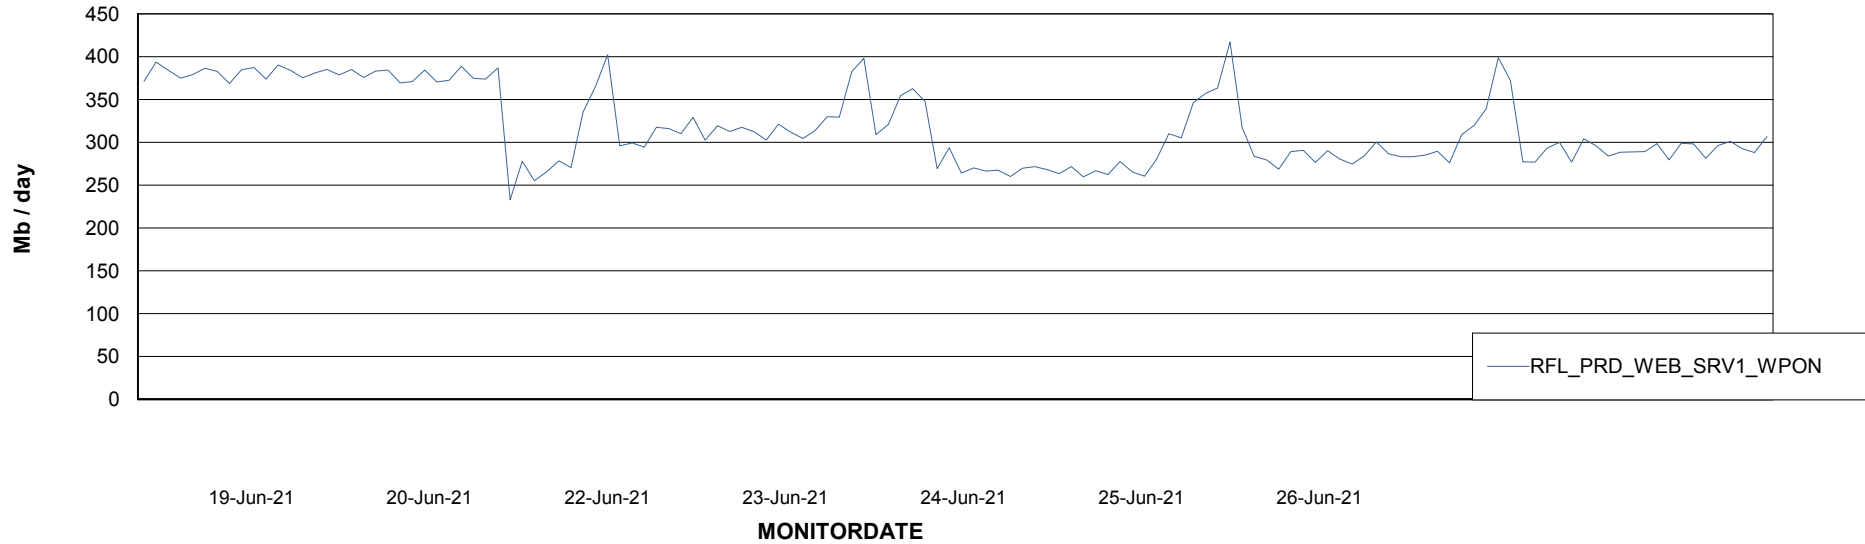

ABSSolute Application ReportServer Services

Avg memory used per ReportServer Service

Weekly SLA Customer Report

Customer RFL_Production
Database ID 36

ABSSolute Web Component Services

Avg memory used per ABS Web component