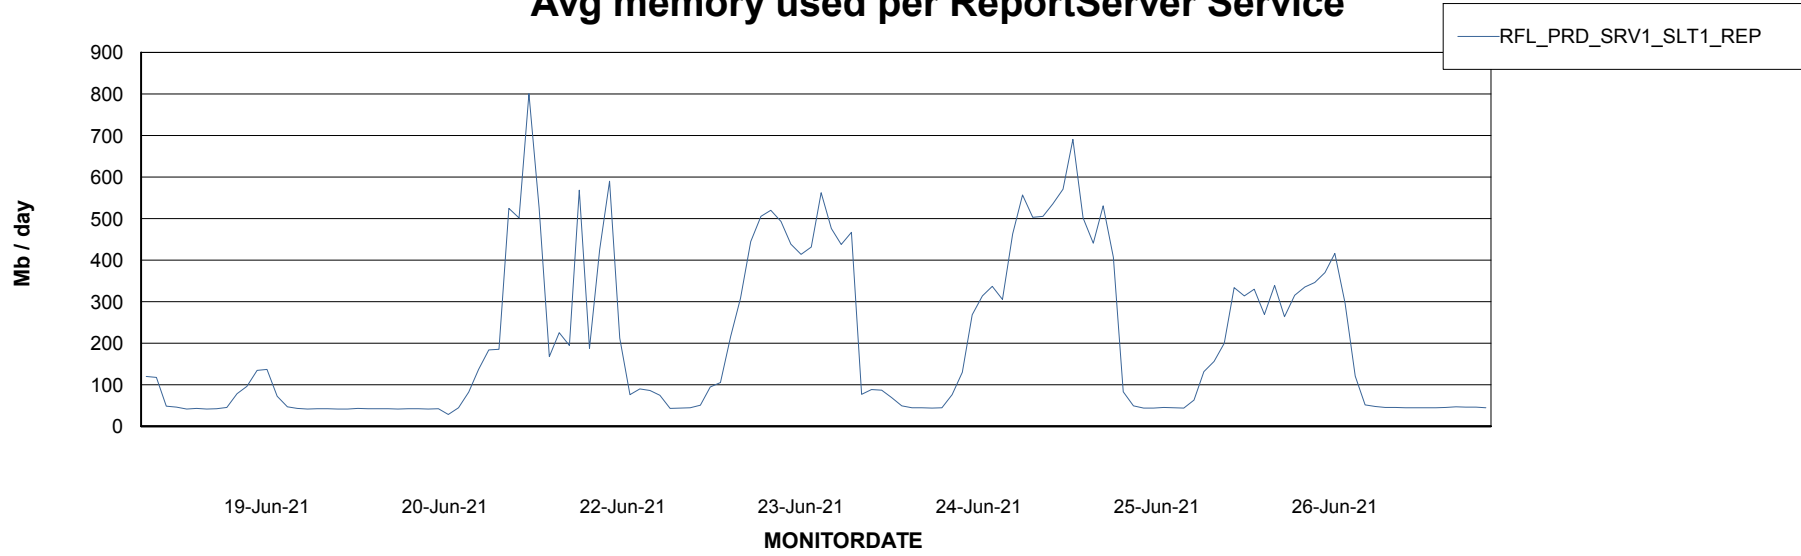

ABSSolute Application ReportServer Services

Avg memory used per ReportServer Service