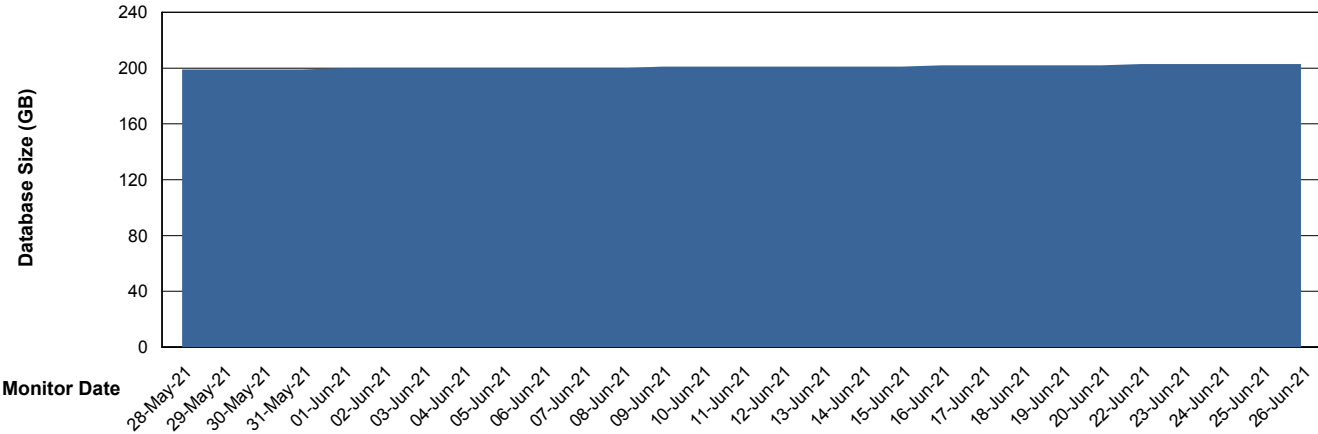

DB Processes Max 1,000

Weekly SLA Customer Report

Customer RFL_Production
 Database ID 36

DATABASE SIZE RFLDB_Production

Database growth over last month

Database Tablespace RFLDB_Production

Date	Tablespace Name	Filesize (Gb)	Usedsize (Gb)	Percentage free
26-Jun-21	ABSDATA	72	59	18
	INDX	200	138	31
25-Jun-21	ABSDATA	72	59	18
	INDX	200	138	31
24-Jun-21	ABSDATA	72	59	18
	INDX	200	138	31
23-Jun-21	ABSDATA	72	59	18
	INDX	200	138	31
22-Jun-21	ABSDATA	72	59	18
	INDX	200	138	31
20-Jun-21	ABSDATA	72	59	18
	INDX	200	138	31

Weekly SLA Customer Report

Customer RFL_Production
Database ID 36

ABSSolute Application Server Services

Avg memory used per ABS Server Service

Avg users per day per ABS server

Weekly SLA Customer Report

Customer RFL_Production
Database ID 36