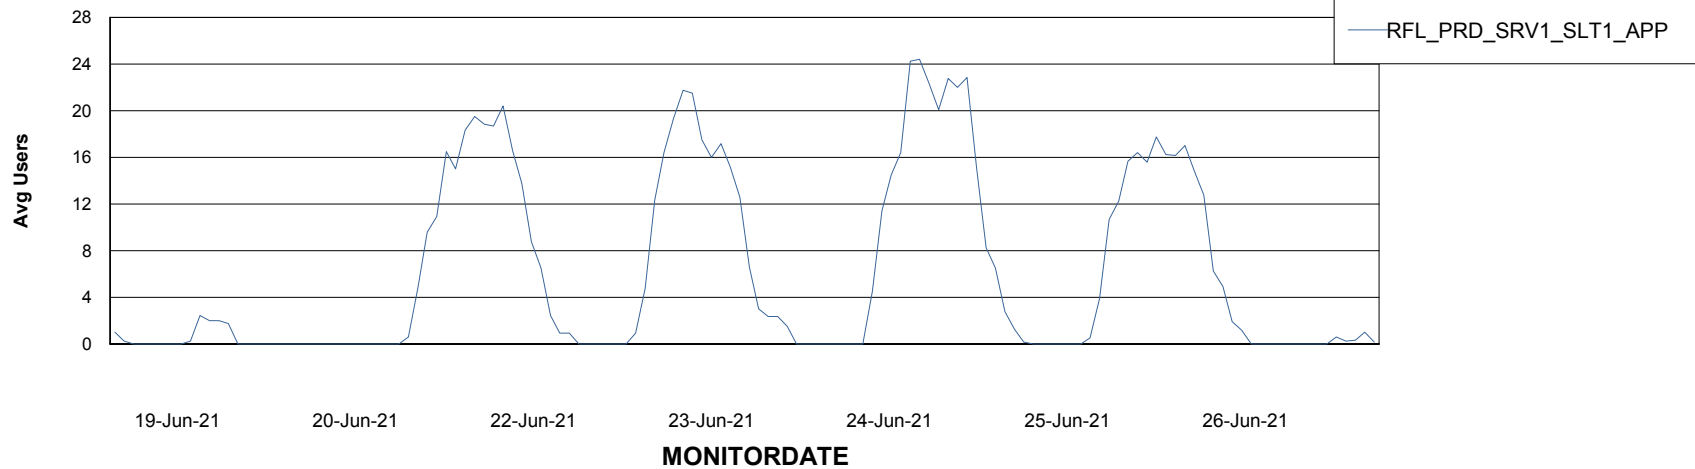

Weekly SLA Customer Report

Customer RFL_Production
Database ID 36

ABSSolute Application Server Services

Avg memory used per ABS Server Service

Avg users per day per ABS server

Weekly SLA Customer Report

Customer RFL_Production
Database ID 36