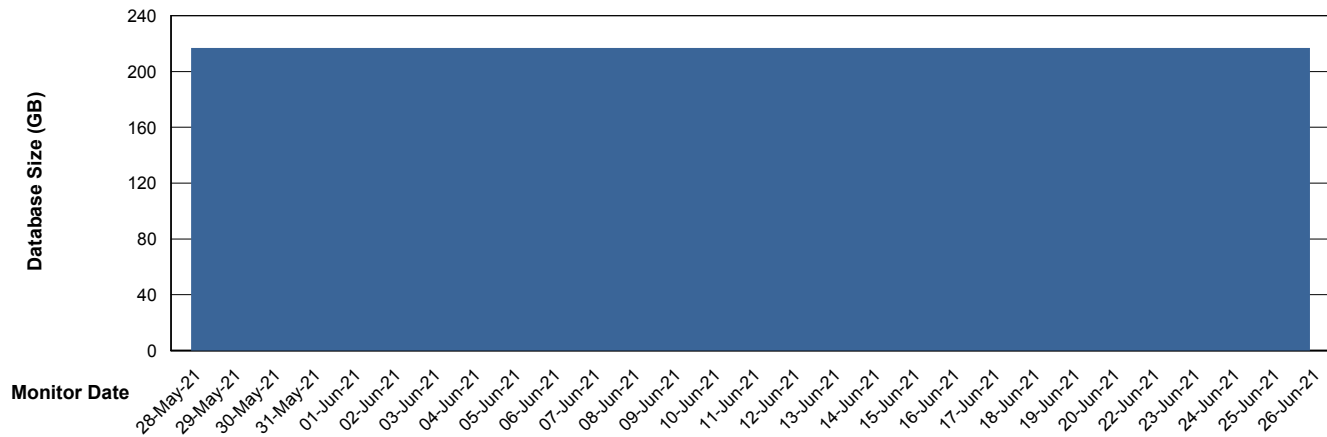

Weekly SLA Customer Report

Customer PHS_Production
Database ID 47

DATABASE SIZE PHSDB_Production

Database growth over last month

DATABASE SIZE PHSDB_Test

Database growth over last month

Weekly SLA Customer Report

Customer PHS_Production
 Database ID 47

Database Tablespace PHSDB_Production

Date	Tablespace Name	Filesize (Gb)	Usedsize (Gb)	Percentage free
26-Jun-21	ABSDATA	116	97	16
	INDX	162	131	19
25-Jun-21	ABSDATA	116	97	16
	INDX	162	131	19
24-Jun-21	ABSDATA	116	97	16
	INDX	162	131	19
23-Jun-21	ABSDATA	116	97	16
	INDX	162	131	19
22-Jun-21	ABSDATA	116	97	17
	INDX	162	131	19
20-Jun-21	ABSDATA	116	97	17
	INDX	162	131	19