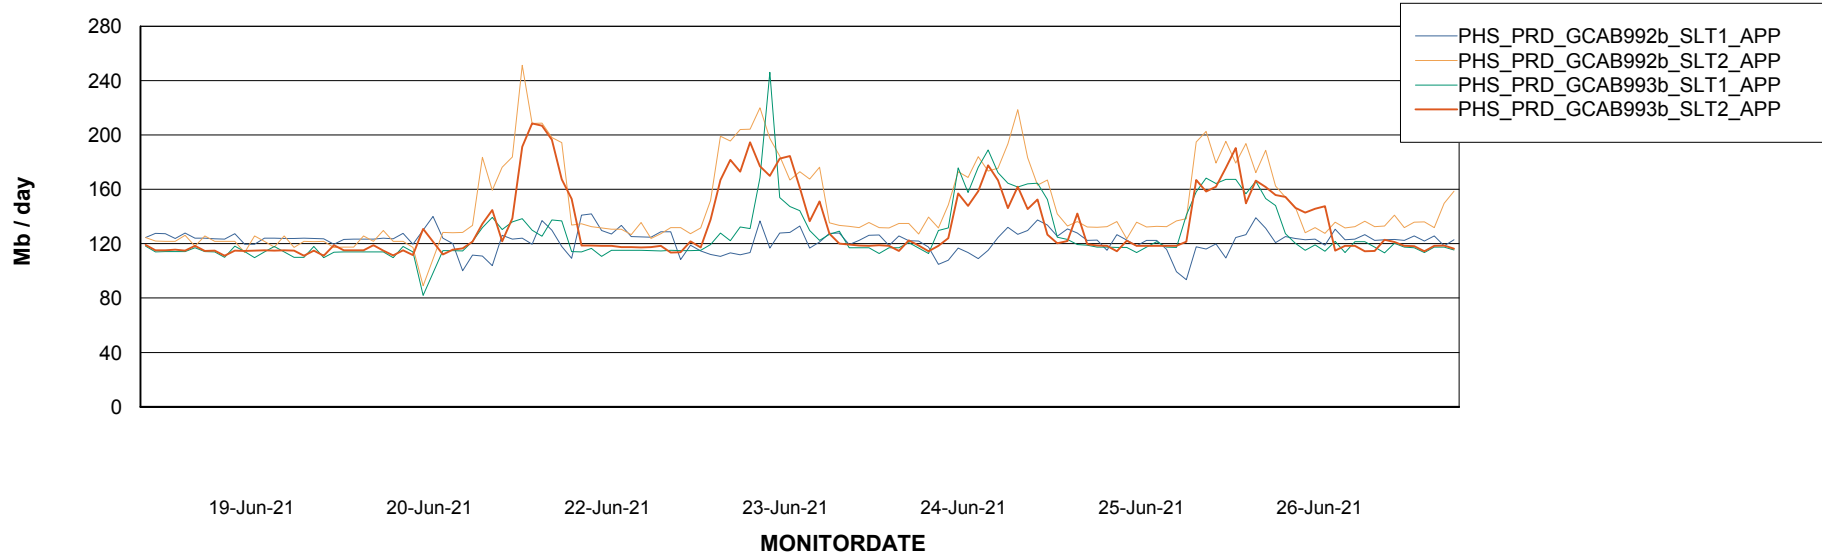

Weekly SLA Customer Report

Customer PHS_Production
Database ID 47

Database Tablespace PHSDB_Test

Date	Tablespace Name	Filesize (Gb)	Usedsize (Gb)	Percentage free
26-Jun-21	ABSDATA	252	205	19
	INDX	16	12	26
25-Jun-21	ABSDATA	252	205	19
	INDX	16	12	26
24-Jun-21	ABSDATA	252	205	19
	INDX	16	12	26
23-Jun-21	ABSDATA	252	205	19
	INDX	16	12	26
22-Jun-21	ABSDATA	252	205	19
	INDX	16	12	26
20-Jun-21	ABSDATA	252	205	19
	INDX	16	12	26

Weekly SLA Customer Report

Customer PHS_Production
Database ID 47

ABSSolute Application Server Services

Avg memory used per ABS Server Service

Avg users per day per ABS server

Weekly SLA Customer Report

Customer PHS_Production
Database ID 47