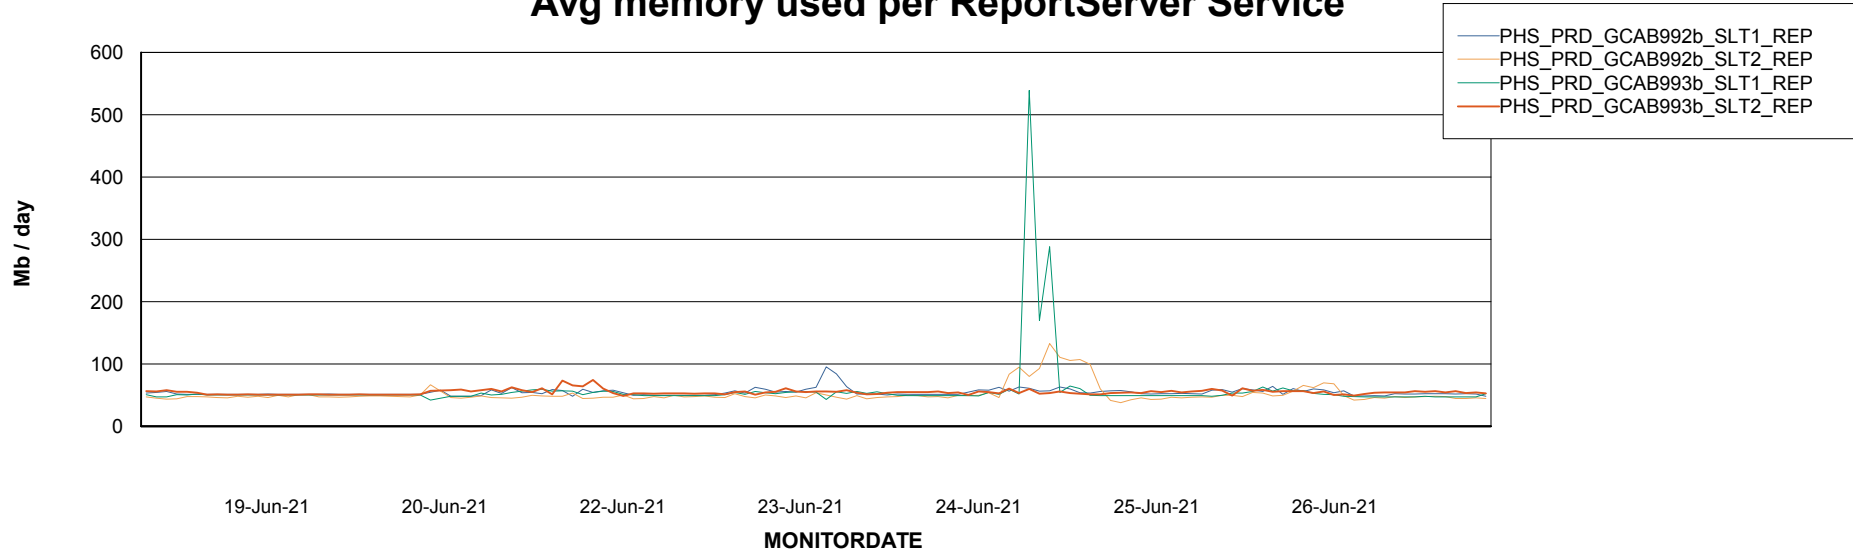

ABSSolute Application ReportServer Services

Avg memory used per ReportServer Service