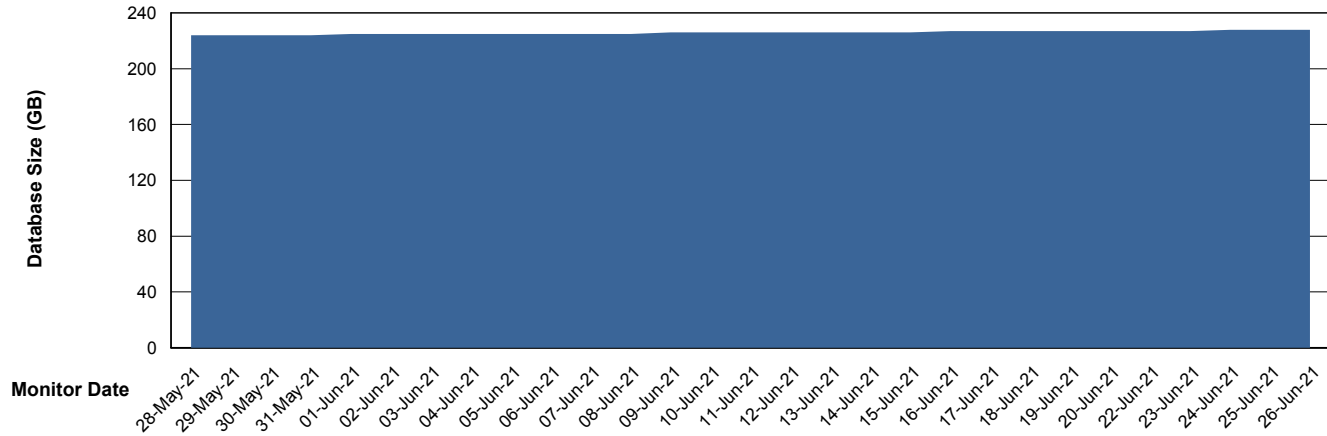

Harddisk Usage PHS_PRD_GCAB995b

	Free disk space on C: (%)	Total disk space on C: (Gb)	Used disk space on C: (Gb)
26-Jun-21	48	49	26
25-Jun-21	48	49	26
24-Jun-21	49	49	25
23-Jun-21	48	49	26
22-Jun-21	48	49	26
20-Jun-21	48	49	26

Weekly SLA Customer Report

Customer PHS_Production
Database ID 47

DATABASE SIZE PHSDB_Production

Database growth over last month

DATABASE SIZE PHSDB_Test

Database growth over last month

Weekly SLA Customer Report