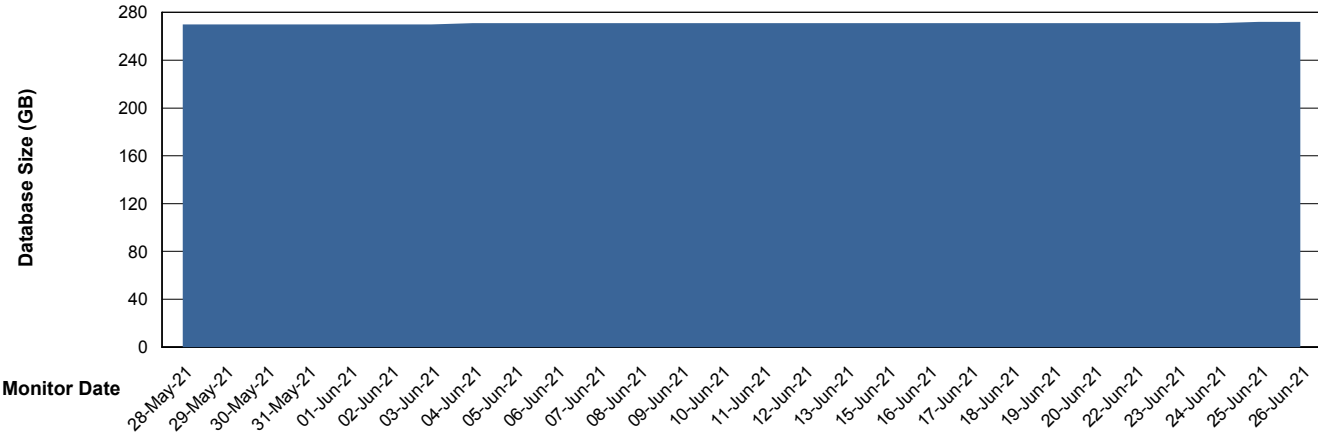

DATABASE SIZE PCODB_Production

Database growth over last month

Database Tablespace PCODB_Production

Date	Tablespace Name	Filesize (Gb)	Usedsize (Gb)	Percentage free
26-Jun-21	ABSDATA	238	107	55
	INDX	329	162	51
25-Jun-21	ABSDATA	238	107	55
	INDX	329	162	51
24-Jun-21	ABSDATA	238	107	55
	INDX	329	162	51
23-Jun-21	ABSDATA	238	107	55
	INDX	329	162	51
22-Jun-21	ABSDATA	238	107	55
	INDX	329	162	51
20-Jun-21	ABSDATA	238	107	55
	INDX	329	162	51