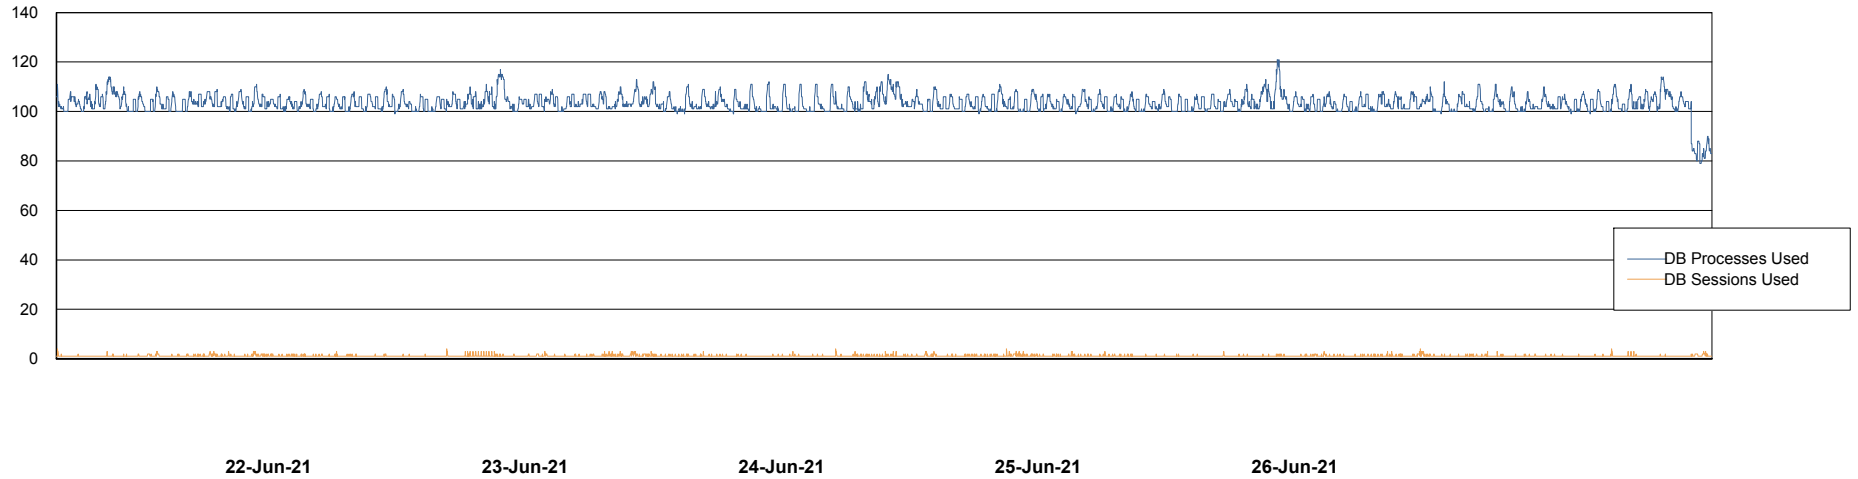

Database Performance PCODB_Production