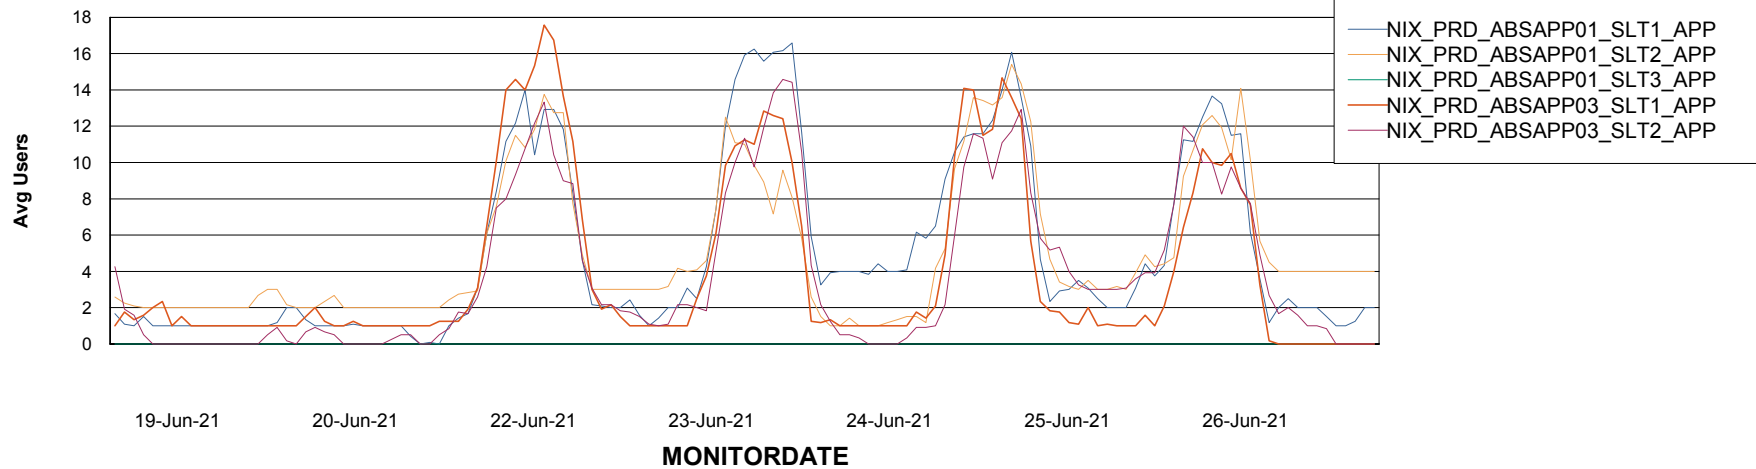

Weekly SLA Customer Report

Customer NIX_Production
Database ID 51

ABSSolute Application Server Services

Avg memory used per ABS Server Service

Avg users per day per ABS server

Weekly SLA Customer Report

Customer NIX_Production
Database ID 51