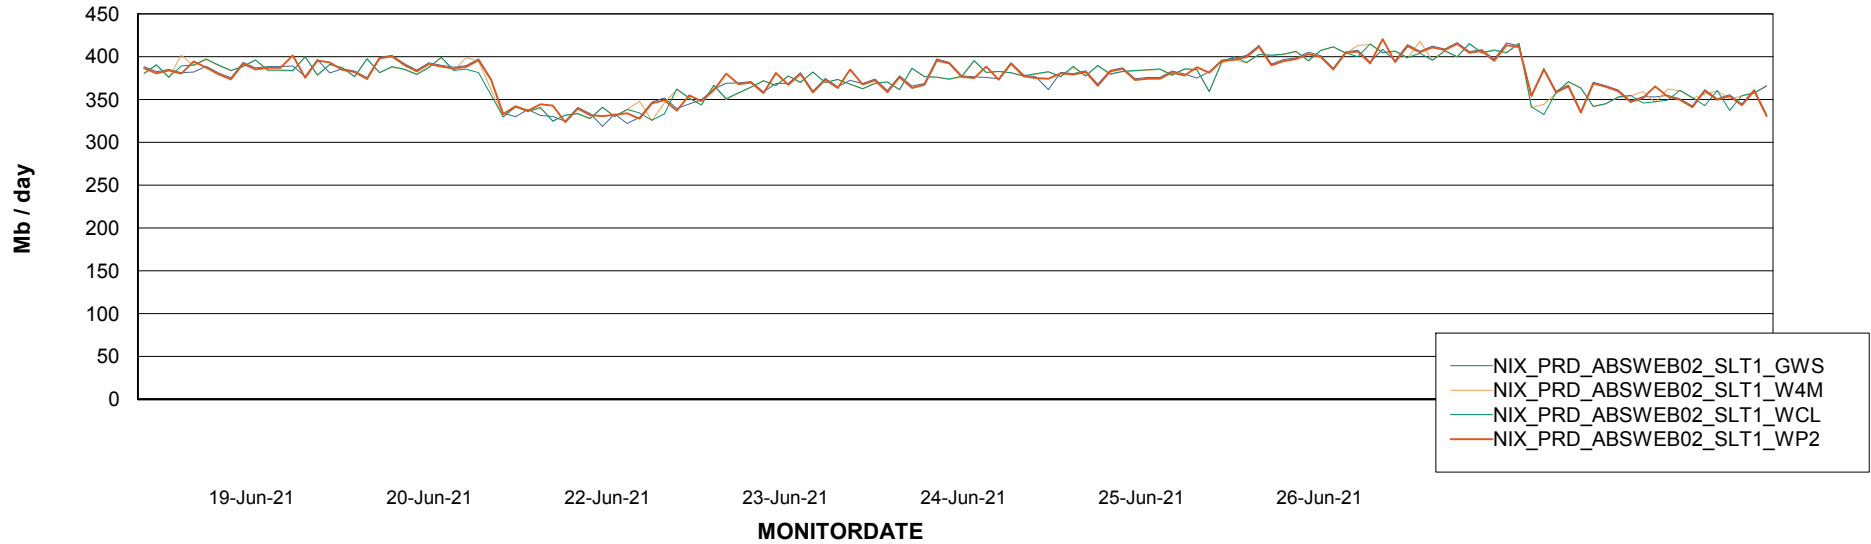

ABSSolute Application ReportServer Services

Avg memory used per ReportServer Service

Weekly SLA Customer Report

Customer NIX_Production
Database ID 51

ABSSolute Web Component Services

Avg memory used per ABS Web component