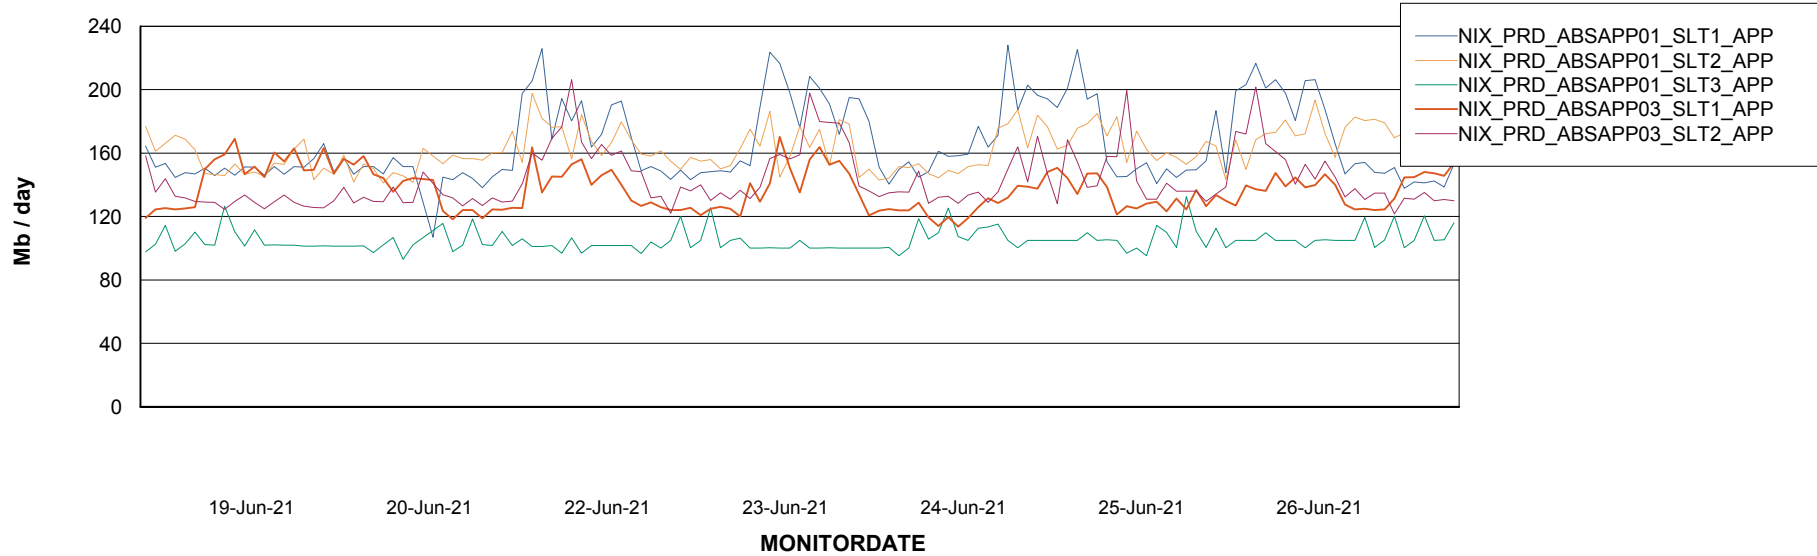

Weekly SLA Customer Report

Customer NIX_Production
 Database ID 51

Database Tablespace NIXDB_Production

Date	Tablespace Name	Filesize (Gb)	Usedsize (Gb)	Percentage free
26-Jun-21	ABSDATA	185	152	18
	INDX	217	182	16
25-Jun-21	ABSDATA	185	152	18
	INDX	217	182	16
24-Jun-21	ABSDATA	185	151	18
	INDX	217	182	16
23-Jun-21	ABSDATA	185	151	18
	INDX	217	182	16
22-Jun-21	ABSDATA	185	151	18
	INDX	217	182	16
20-Jun-21	ABSDATA	185	150	19
	INDX	217	182	16

Weekly SLA Customer Report

Customer NIX_Production
Database ID 51

ABSSolute Application Server Services

Avg memory used per ABS Server Service

Avg users per day per ABS server

Weekly SLA Customer Report

Customer NIX_Production
Database ID 51