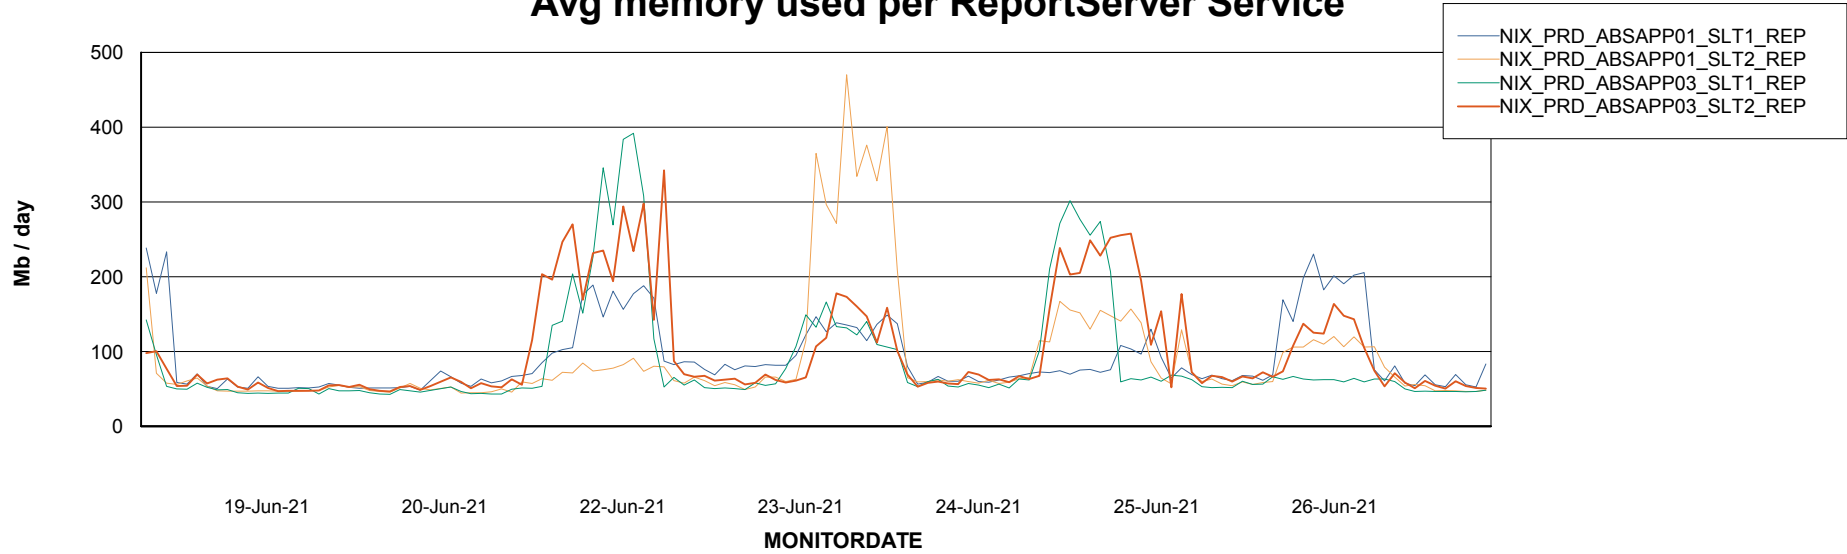

ABSSolute Application ReportServer Services

Avg memory used per ReportServer Service