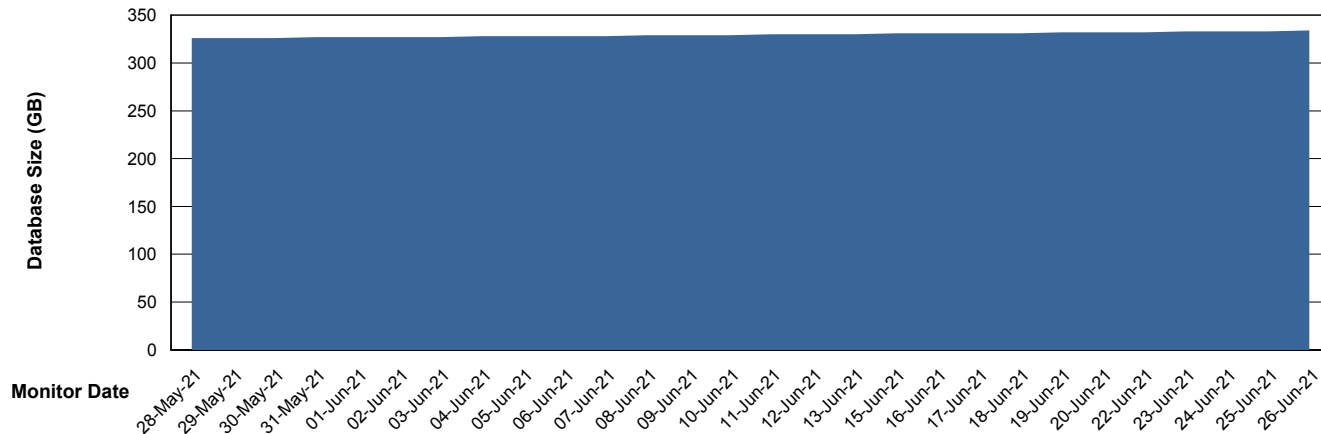

Weekly SLA Customer Report

Customer NIX_Production
Database ID 51

Database Performance NIXDB_Standby

Weekly SLA Customer Report

Customer NIX_Production
Database ID 51

DATABASE SIZE NIXDB_BI

Database growth over last month

DATABASE SIZE NIXDB_Production

Database growth over last month

Weekly SLA Customer Report

Customer NIX_Production
Database ID 51

Database Tablespace		NIXDB_BI		
Date	Tablespace Name	Filesize (Gb)	Usedsize (Gb)	Percentage free
26-Jun-21	ABSDATA	84	64	24
	INDX	104	87	17
25-Jun-21	ABSDATA	84	64	24
	INDX	104	87	17
24-Jun-21	ABSDATA	84	64	24
	INDX	104	86	17
23-Jun-21	ABSDATA	84	64	24
	INDX	104	86	17
22-Jun-21	ABSDATA	84	64	24
	INDX	104	86	17
20-Jun-21	ABSDATA	84	64	24
	INDX	104	86	17