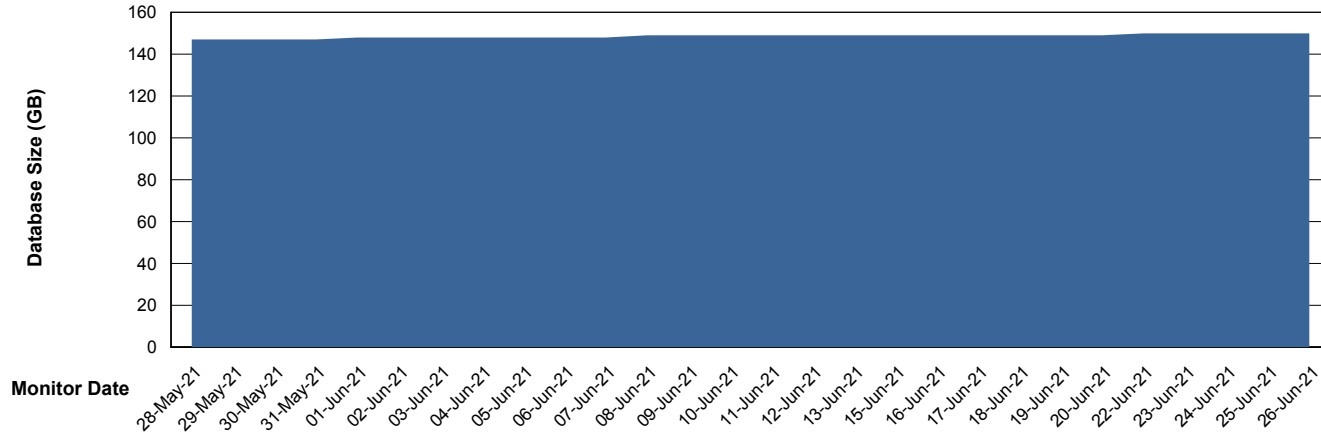

Weekly SLA Customer Report

Customer NIX_Production
Database ID 51

Database Performance NIXDB_Standby

Weekly SLA Customer Report

Customer NIX_Production
Database ID 51

DATABASE SIZE NIXDB_BI

Database growth over last month

DATABASE SIZE NIXDB_Production

Database growth over last month

Weekly SLA Customer Report

Customer NIX_Production
Database ID 51

Database Tablespace		NIXDB_BI		
Date	Tablespace Name	Filesize (Gb)	Usedsize (Gb)	Percentage free
26-Jun-21	ABSDATA	84	64	24
	INDX	104	87	17
25-Jun-21	ABSDATA	84	64	24
	INDX	104	87	17
24-Jun-21	ABSDATA	84	64	24
	INDX	104	86	17
23-Jun-21	ABSDATA	84	64	24
	INDX	104	86	17
22-Jun-21	ABSDATA	84	64	24
	INDX	104	86	17
20-Jun-21	ABSDATA	84	64	24
	INDX	104	86	17