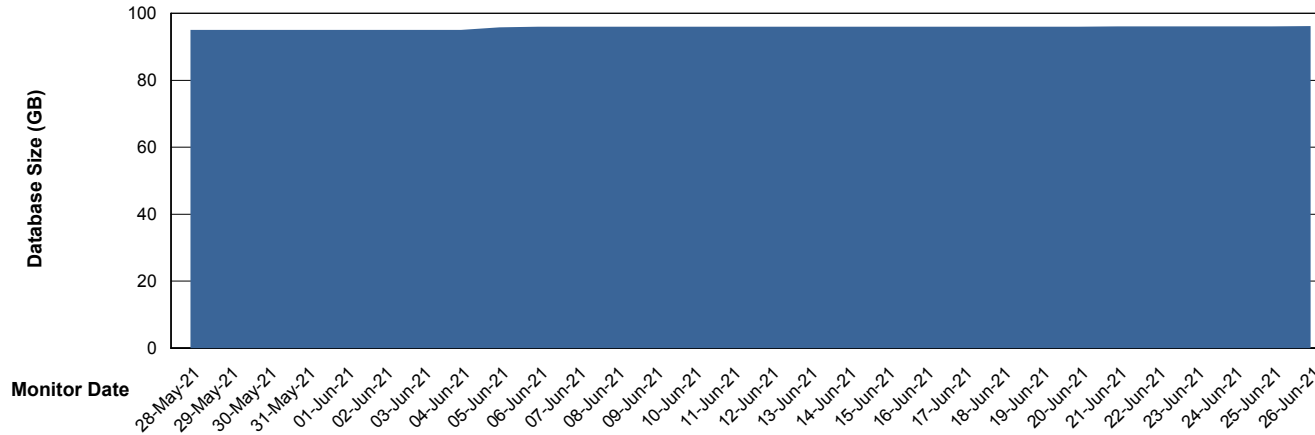

DATABASE SIZE LLGDB_BI02

Database growth over last month