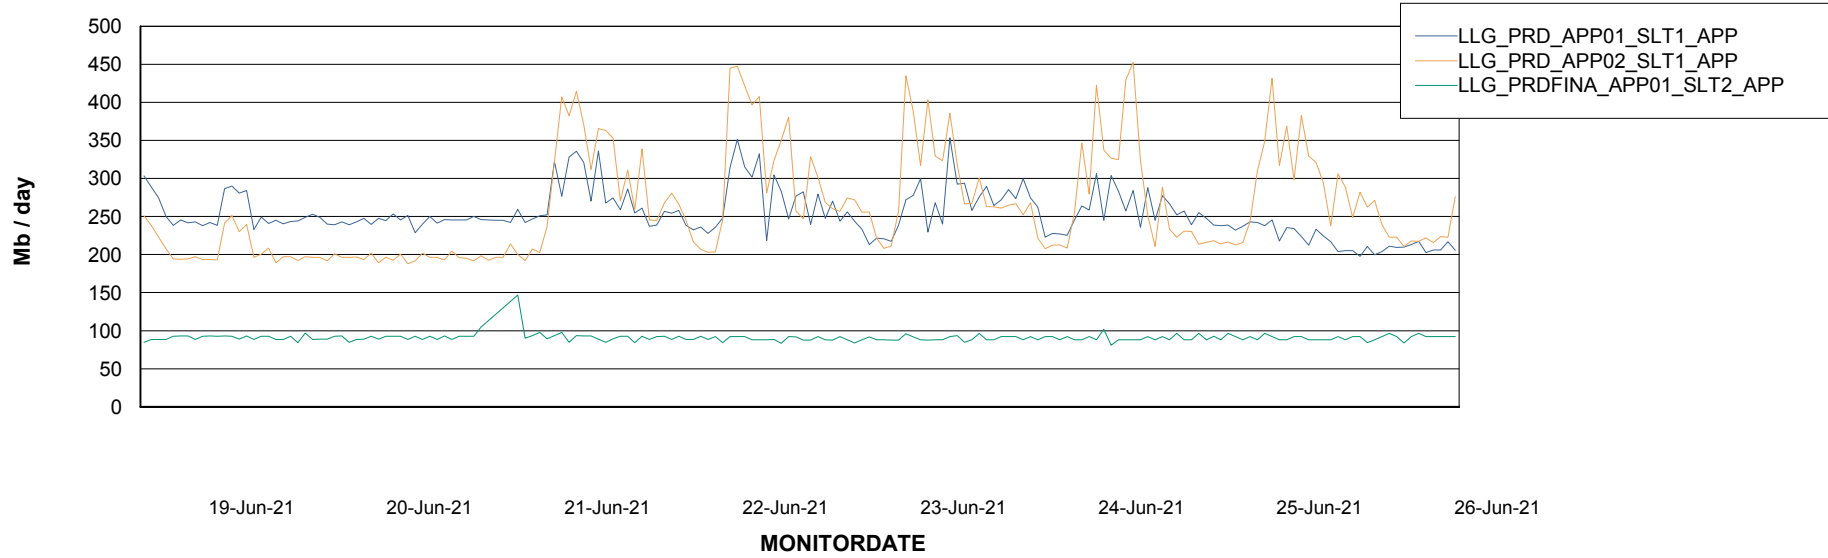

ABSSolute Application Server Services

Avg memory used per ABS Server Service