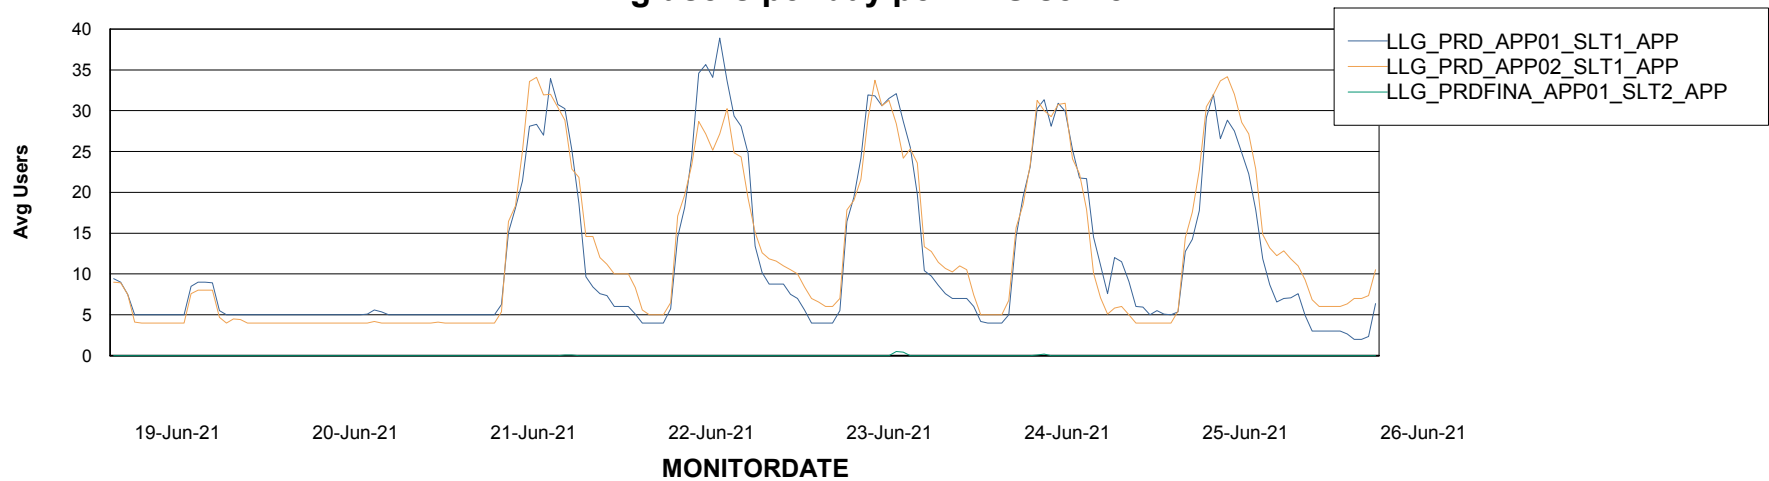

Avg users per day per ABS server