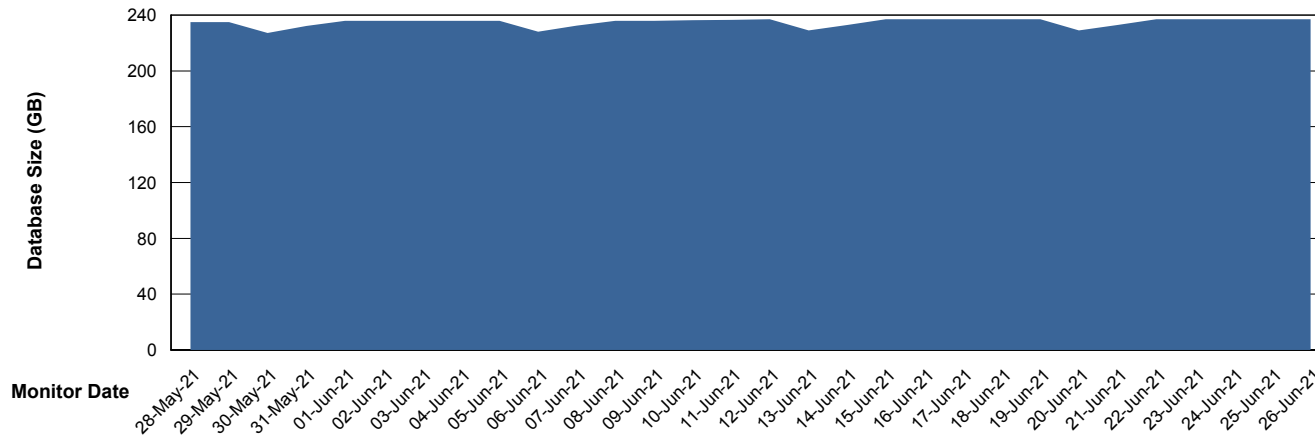

# Weekly SLA Customer Report

Customer LLG\_Production  
Database ID 53

DATABASE SIZE LLGDB\_BI02

### Database growth over last month

DATABASE SIZE LLGDB\_Production

### Database growth over last month