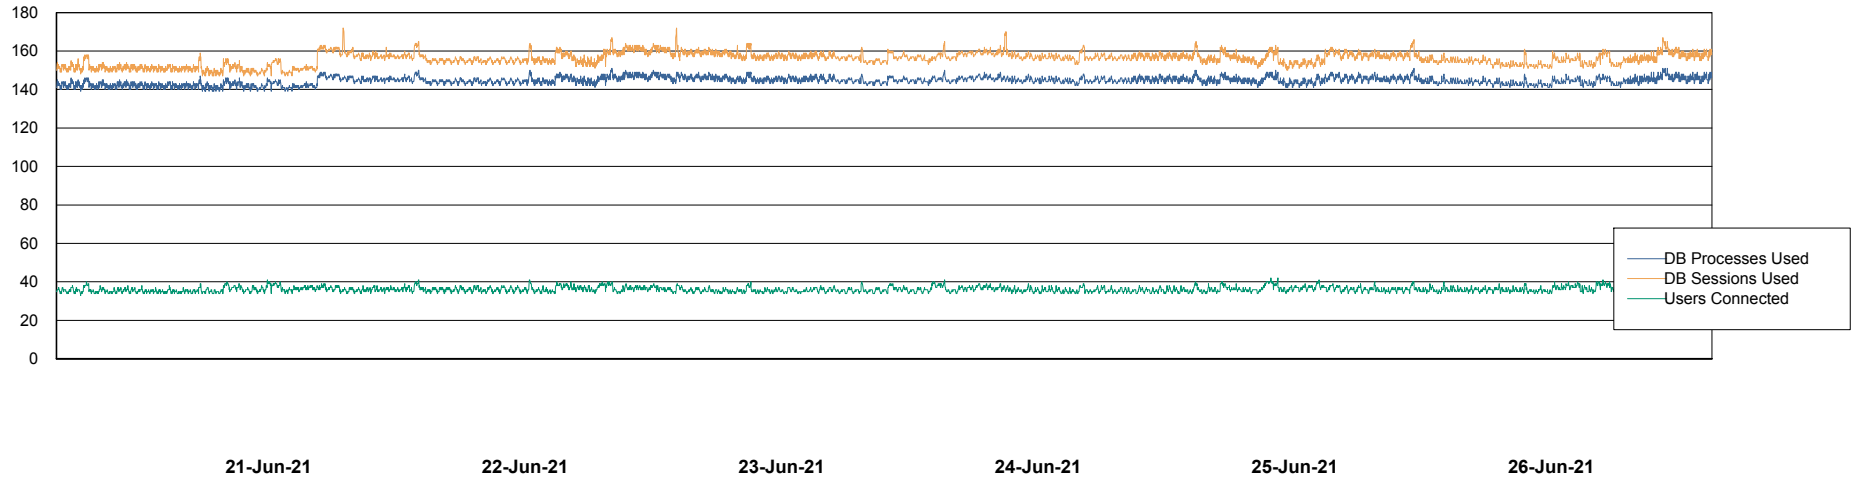

Database Performance LLGDB_BI02