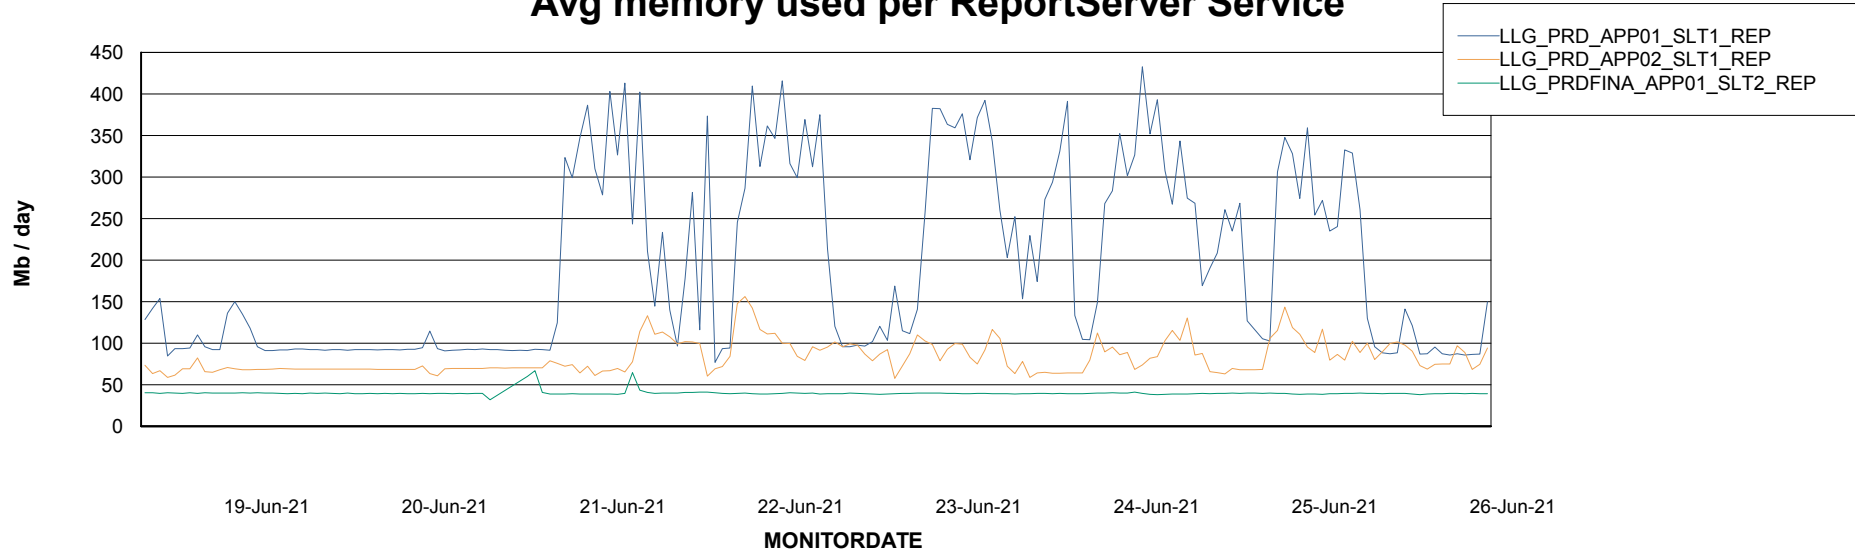

ABSSolute Application Server Services

Avg memory used per ReportServer Service