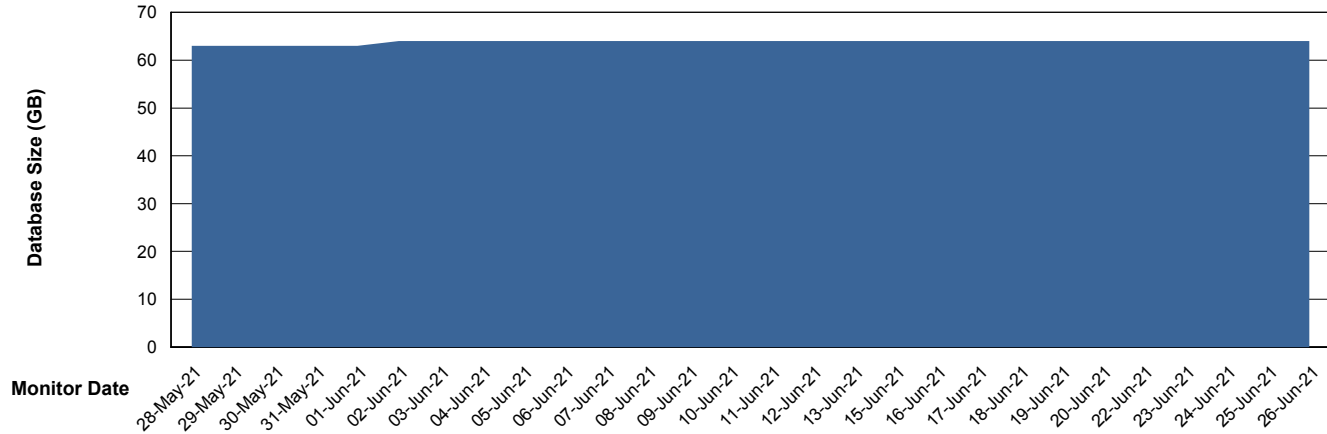

DATABASE SIZE KLA_PRD_KLAHQORA03_DB

Database growth over last month