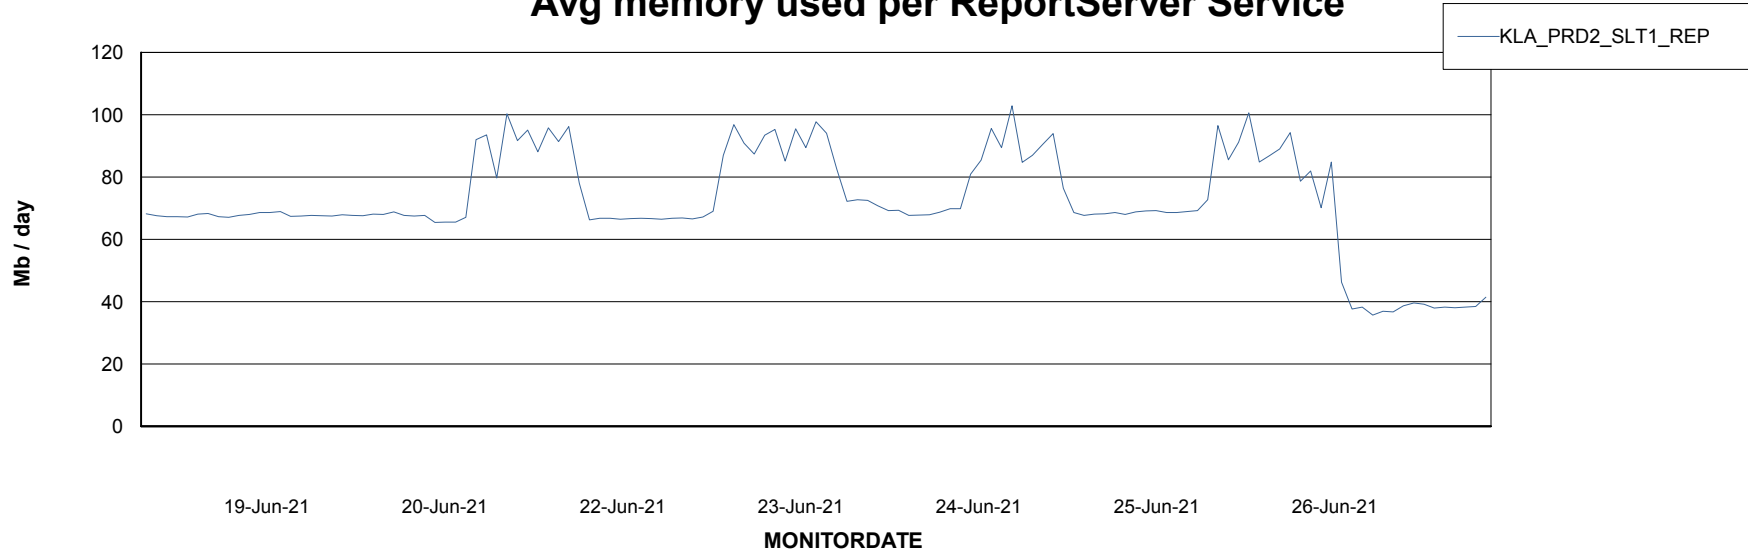

ABSSolute Application ReportServer Services

Avg memory used per ReportServer Service