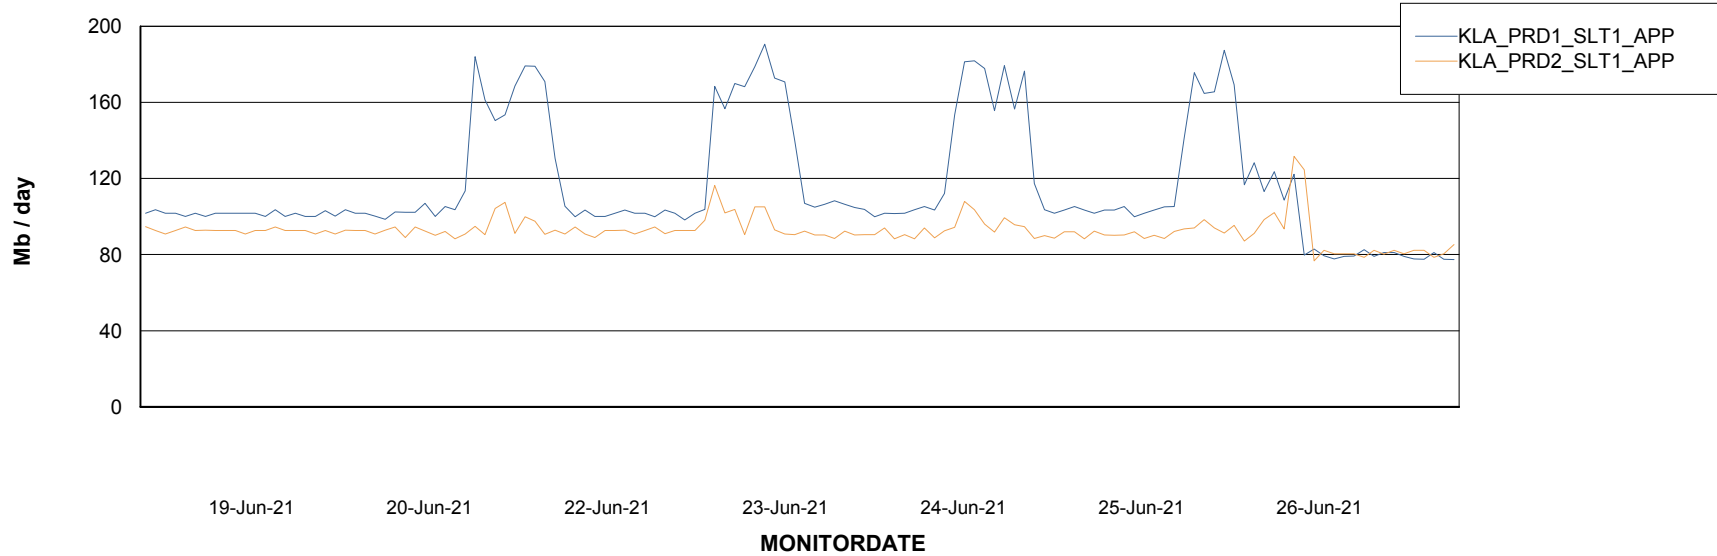

ABSSolute Application Server Services

Avg memory used per ABS Server Service