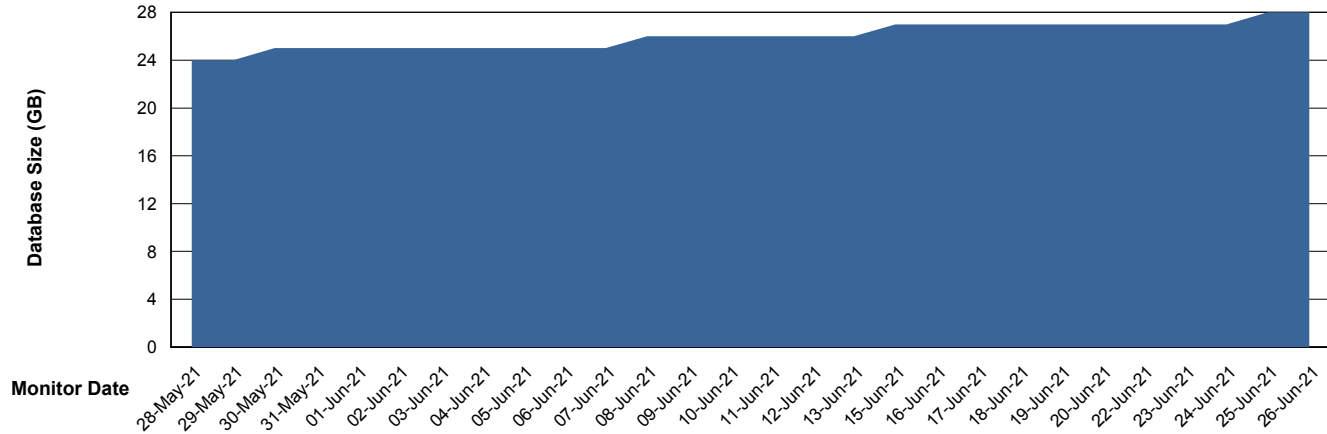

Weekly SLA Customer Report

Customer JSG_Production
Database ID 102

Database Performance JSG_PRD_PICARD_DB

Weekly SLA Customer Report

Customer JSG_Production
Database ID 102

Database Performance JSG_PRD_RIKER_DB

Weekly SLA Customer Report

Customer JSG_Production
Database ID 102

Database Performance JSG_PRD_YAR

Weekly SLA Customer Report

Customer JSG_Production
Database ID 102

DATABASE SIZE JSG_PRD_PICARD_DB

Database growth over last month