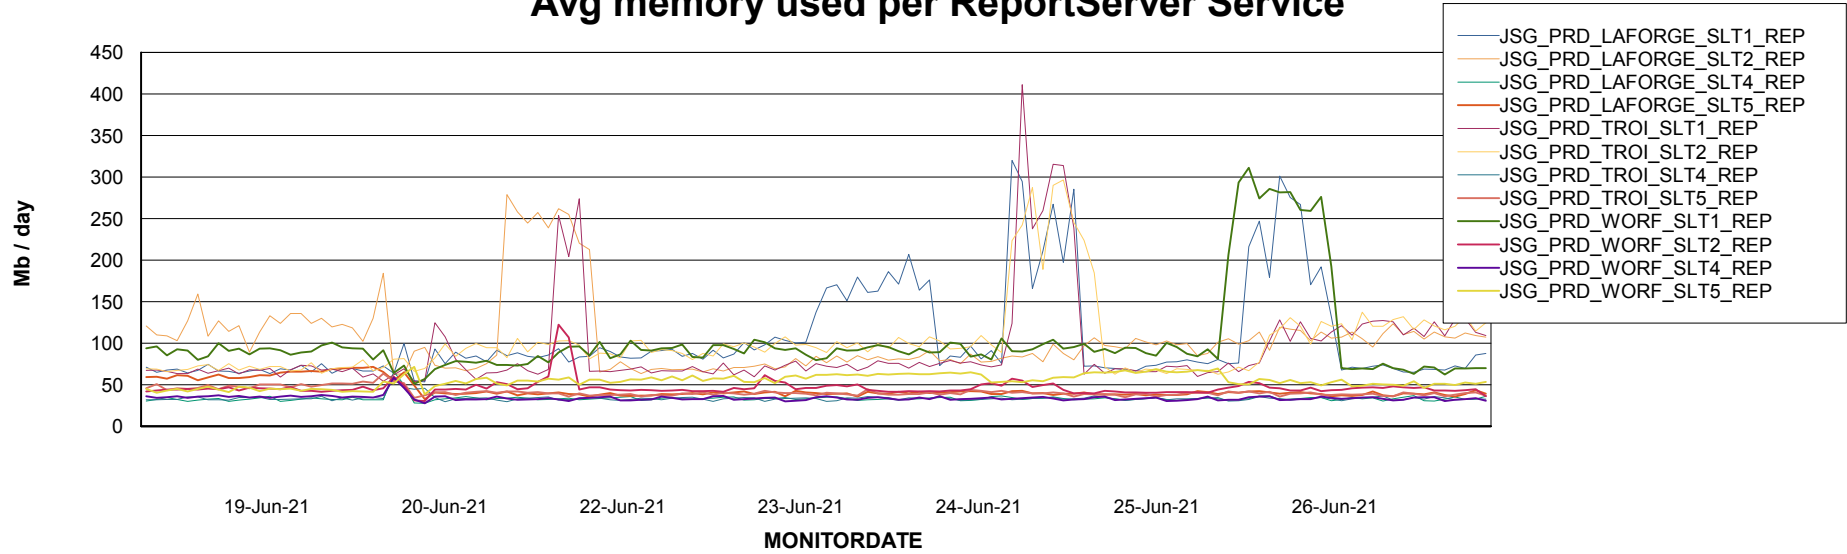

Avg memory used per ABS Server Service

Avg users per day per ABS server

Weekly SLA Customer Report

Customer JSG_Production
Database ID 102

ABSSolute Application ReportServer Services

Avg memory used per ReportServer Service