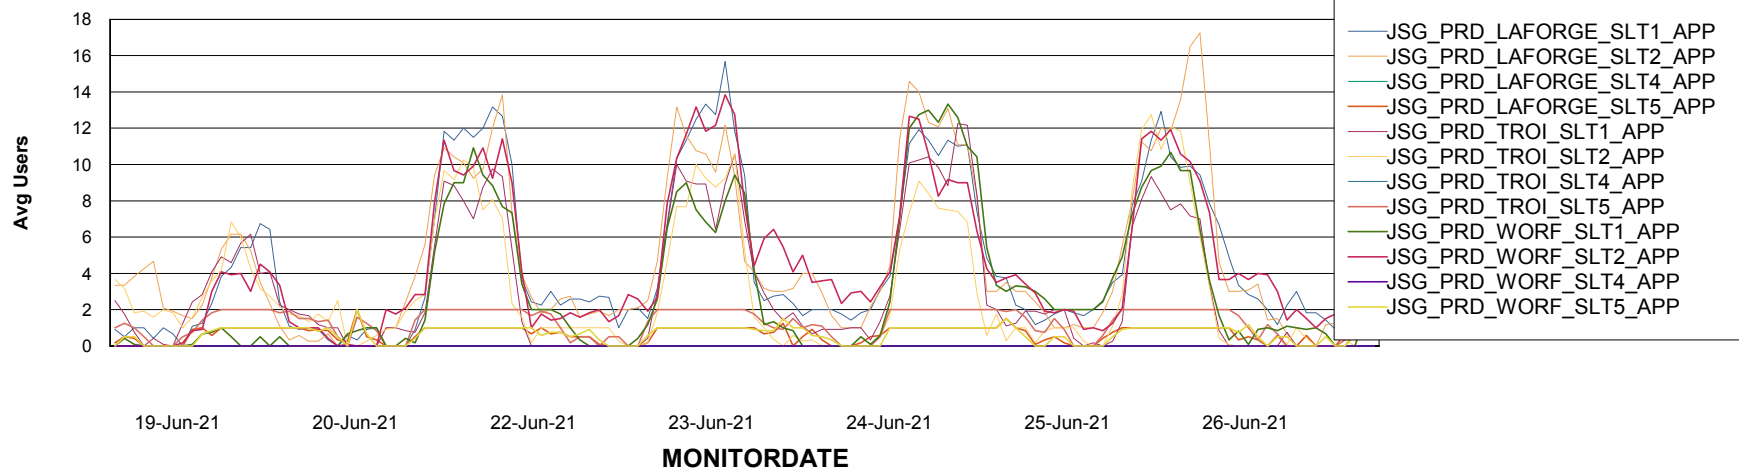

Customer JSG_Production
Database ID 102

BI last ETL error for	JSG_PRD_YAR
Tue, 22-06-2021	None
Sun, 20-06-2021	None
Tue, 22-06-2021	None
Wed, 23-06-2021	None
Thu, 24-06-2021	None
Sun, 20-06-2021	None
Sat, 26-06-2021	None
Thu, 24-06-2021	None
Sat, 26-06-2021	None
Wed, 23-06-2021	None
Fri, 25-06-2021	None
Fri, 25-06-2021	None

Weekly SLA Customer Report

Customer JSG_Production
Database ID 102

Standby Database Health JSG_Production

Recovery lag for last 7 days

Weekly SLA Customer Report

Customer JSG_Production
Database ID 102

ABSSolute Application Server Services

Avg memory used per ABS Server Service

Avg users per day per ABS server

Weekly SLA Customer Report

Customer JSG_Production
Database ID 102

ABSSolute Application ReportServer Services

Avg memory used per ReportServer Service