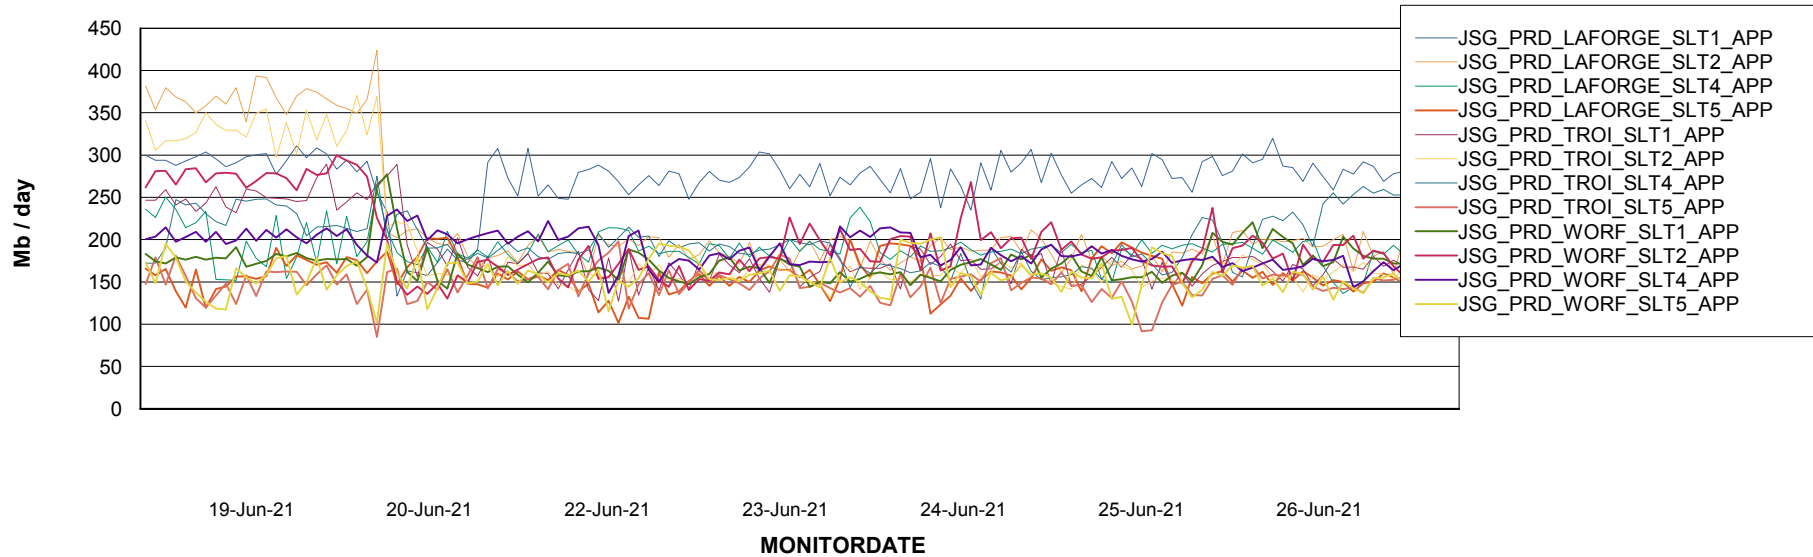

ABSSolute Application Server Services

Avg memory used per ABS Server Service