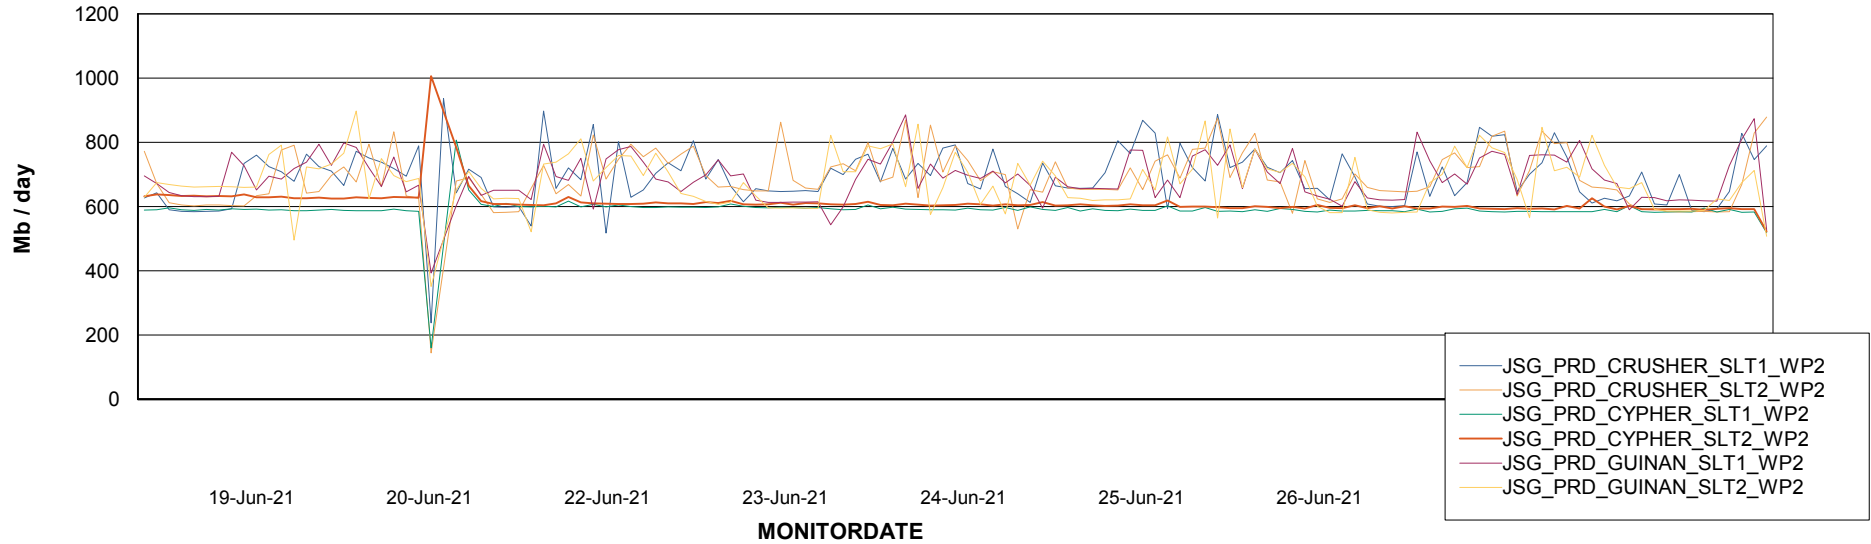

ABSSolute Web Component Services

Avg memory used per ABS Web component