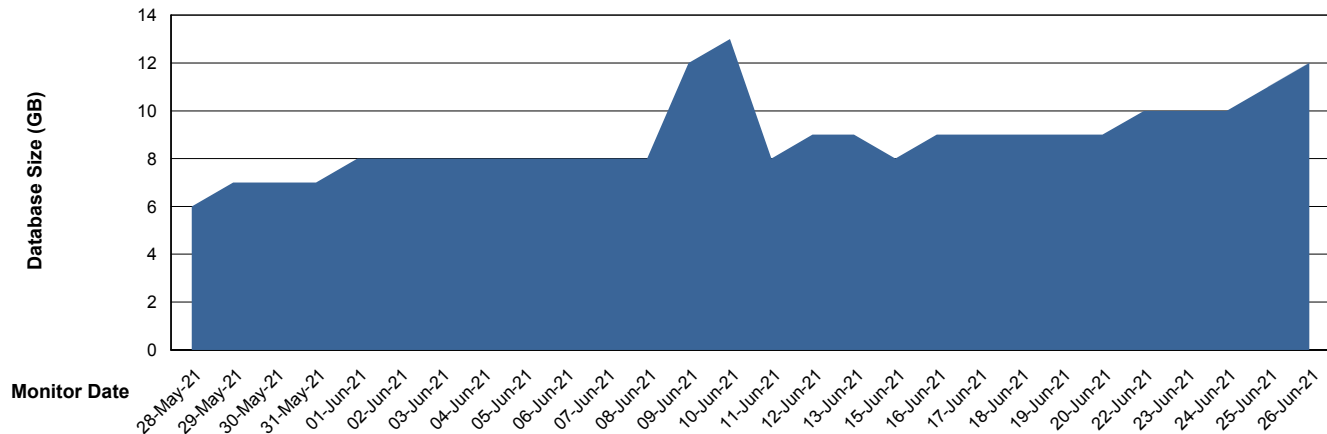

DATABASE SIZE JSG_PRD_YAR

Database growth over last month