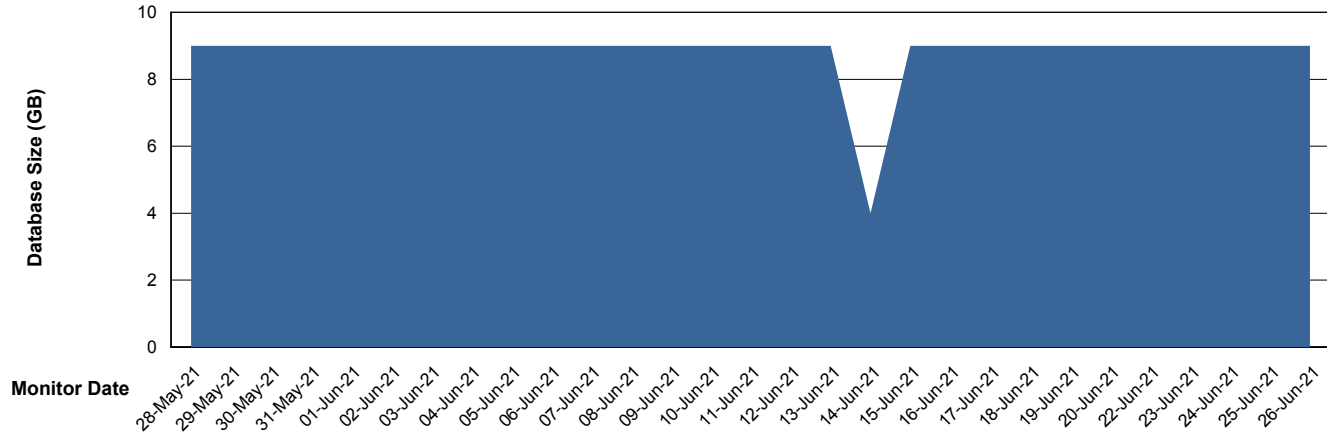

Weekly SLA Customer Report

Customer HUE_Production
Database ID 104

Database Performance HUE_STB_S-ORATEST_DB

Weekly SLA Customer Report

Customer HUE_Production
Database ID 104

DATABASE SIZE HUE_PRD_S-ORABI_DB

Database growth over last month

DATABASE SIZE HUE_PRD_S-ORAPROD_DB

Database growth over last month

Weekly SLA Customer Report

Customer HUE_Production
 Database ID 104

Database Tablespace HUE_PRD_S-ORABI_DB