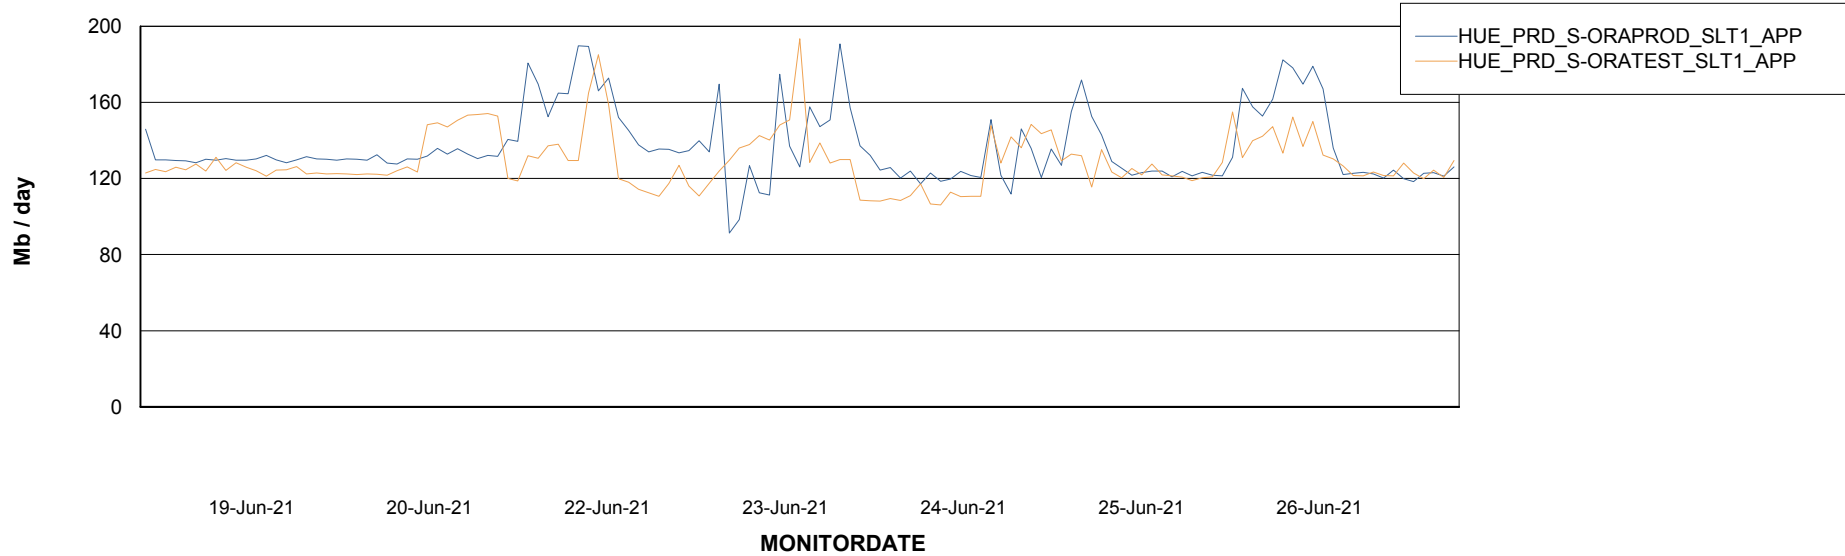

Weekly SLA Customer Report

Customer HUE_Production
 Database ID 104

Database Tablespace HUE_PRD_S-ORAPROD_DB

Date	Tablespace Name	Filesize (Gb)	Usedsize (Gb)	Percentage free
26-Jun-21	ABSDATA	28	22	20
	INDX	4	1	85
25-Jun-21	ABSDATA	28	22	20
	INDX	4	1	85
24-Jun-21	ABSDATA	28	22	20
	INDX	4	1	85
23-Jun-21	ABSDATA	28	22	20
	INDX	4	1	85
22-Jun-21	ABSDATA	28	22	21
	INDX	4	1	85
20-Jun-21	ABSDATA	28	22	21
	INDX	4	1	85

Weekly SLA Customer Report

Customer HUE_Production
Database ID 104

ABSSolute Application Server Services

Avg memory used per ABS Server Service

Avg users per day per ABS server

Weekly SLA Customer Report

Customer HUE_Production
Database ID 104