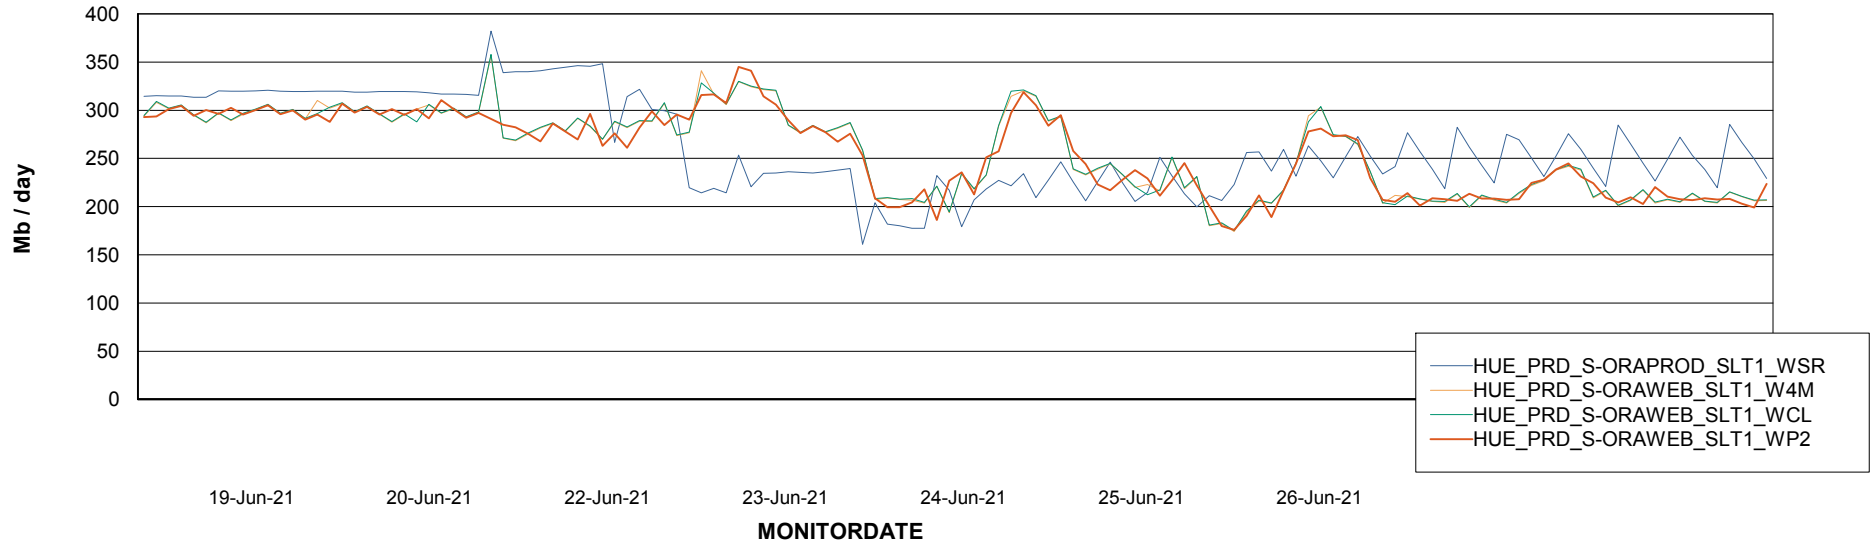

ABSSolute Application ReportServer Services

Avg memory used per ReportServer Service

Weekly SLA Customer Report

Customer HUE_Production
Database ID 104

ABSSolute Web Component Services

Avg memory used per ABS Web component