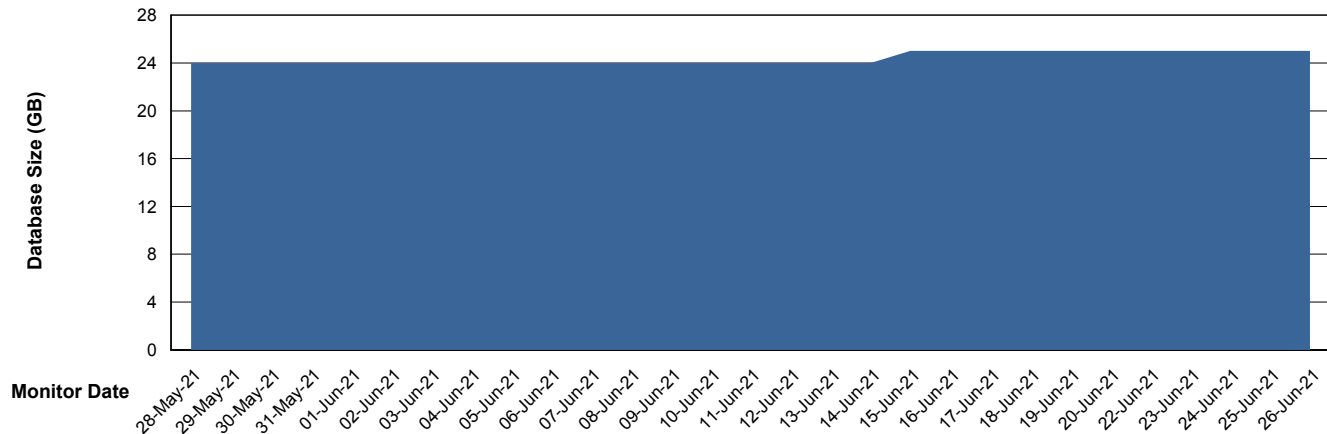

DATABASE SIZE HUE_PRD_S-ORAPROD_DB

Database growth over last month