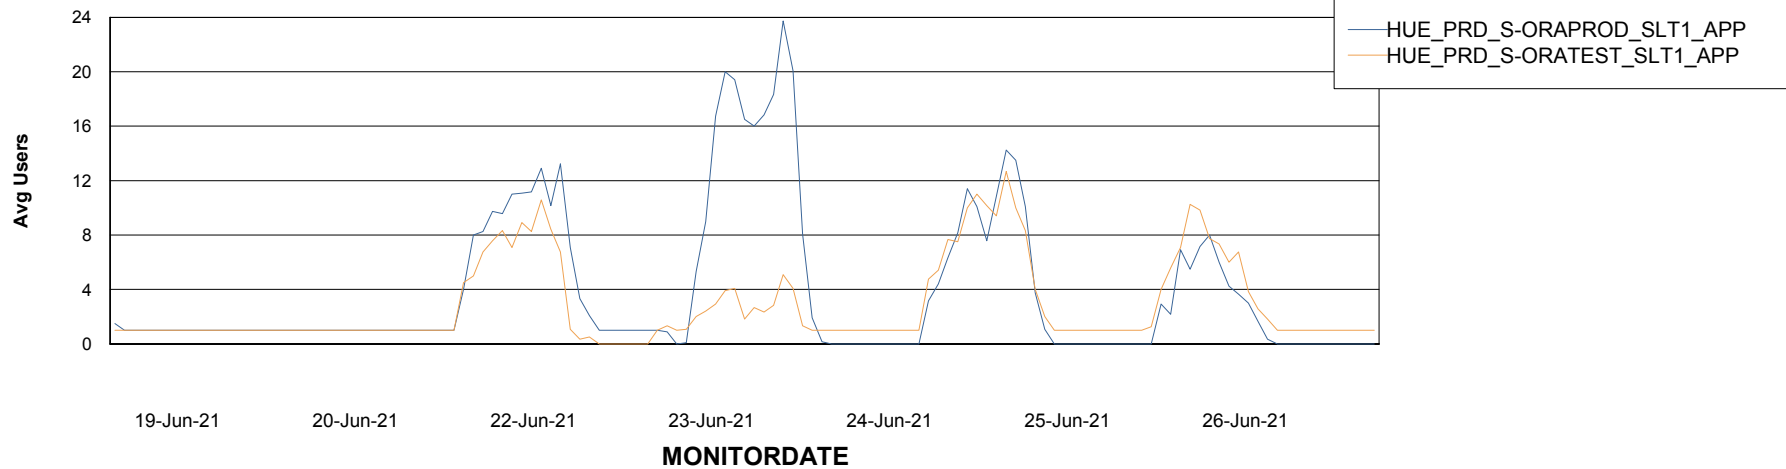

Weekly SLA Customer Report

Customer HUE_Production
Database ID 104

ABSSolute Application Server Services

Avg memory used per ABS Server Service

Avg users per day per ABS server

Weekly SLA Customer Report

Customer HUE_Production
Database ID 104