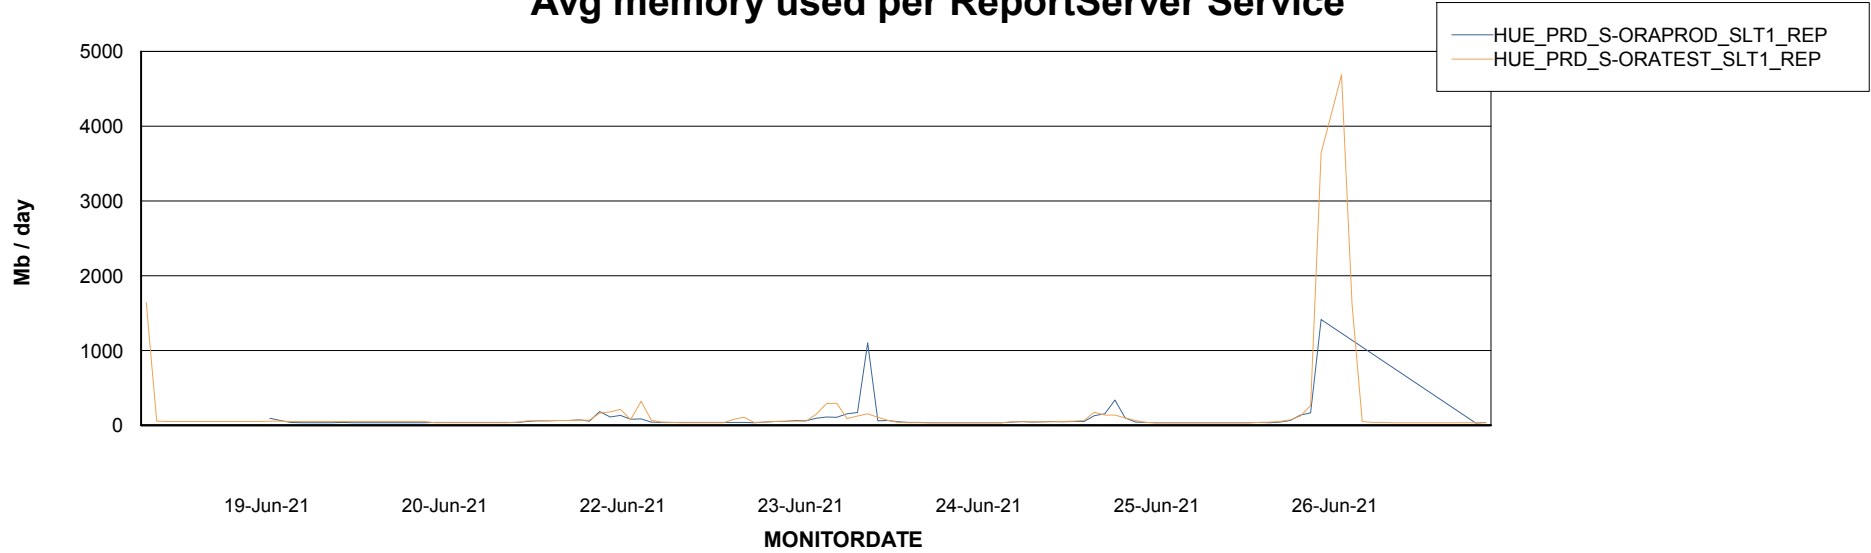

ABSSolute Application ReportServer Services

Avg memory used per ReportServer Service