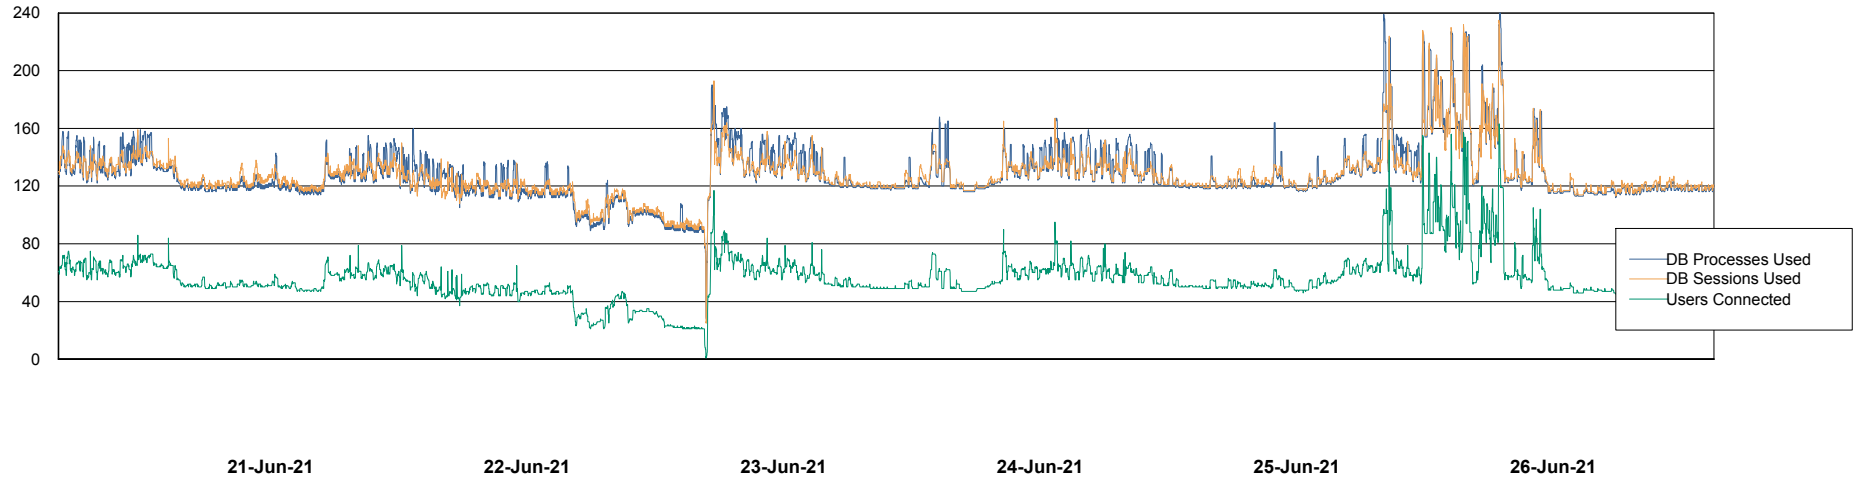

Database Performance ELJDB_Production