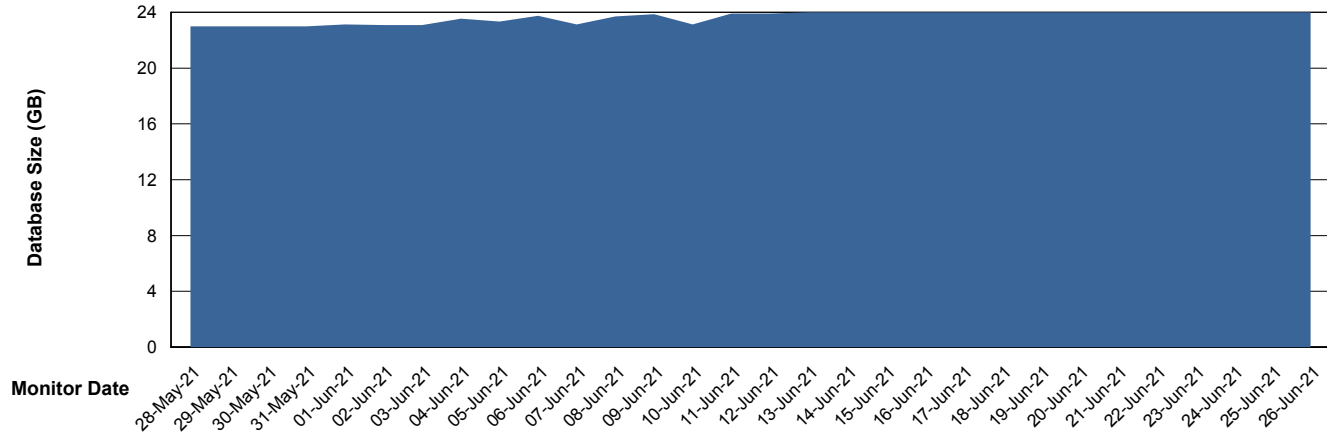

Weekly SLA Customer Report

Customer ELJ Production
Database ID 72

Database Performance ELJDB_Production

Weekly SLA Customer Report

Customer ELJ Production
Database ID 72

Database Performance ELJDB_Standby

Weekly SLA Customer Report

Customer ELJ Production
 Database ID 72

DATABASE SIZE ELJDB_PRD_BI

Database growth over last month

DATABASE SIZE ELJDB_Production

Database growth over last month

Weekly SLA Customer Report

Customer ELJ Production
Database ID 72