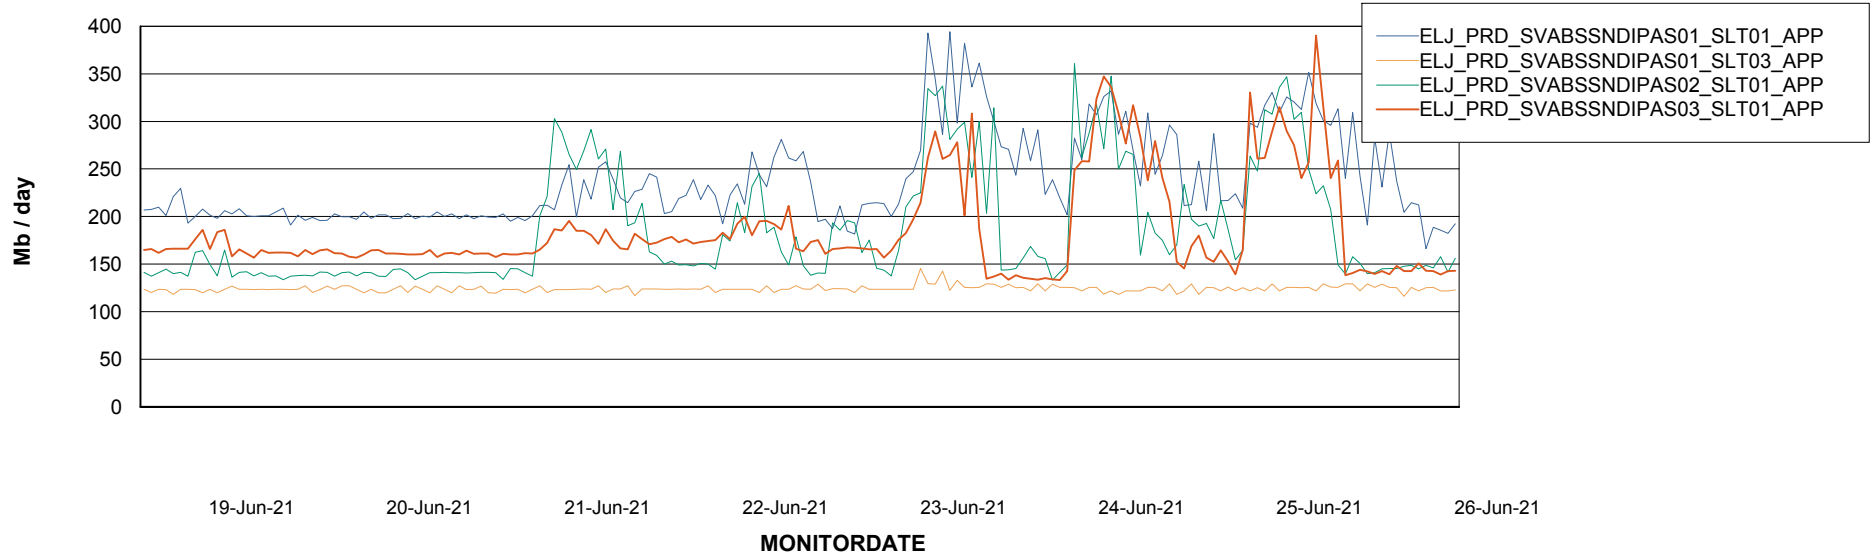

BI Status and last ETL error for ELJDB_PRD_BI

	Sun 20/6/2021	Mon 21/6/2021	Tue 22/6/2021	Wed 23/6/2021	Thu 24/6/2021	Fri 25/6/2021	Sat 26/6/2021
ABS DataWarehouse ETL Health	OK	OK	OK	OK	OK	OK	OK
ABS DWHStaging ETL Health	OK	OK	OK	OK	OK	OK	OK

Weekly SLA Customer Report

Customer ELJ Production
Database ID 72

ABSSolute Application Server Services

Avg memory used per ABS Server Service

Avg users per day per ABS server

Weekly SLA Customer Report

Customer ELJ Production
Database ID 72