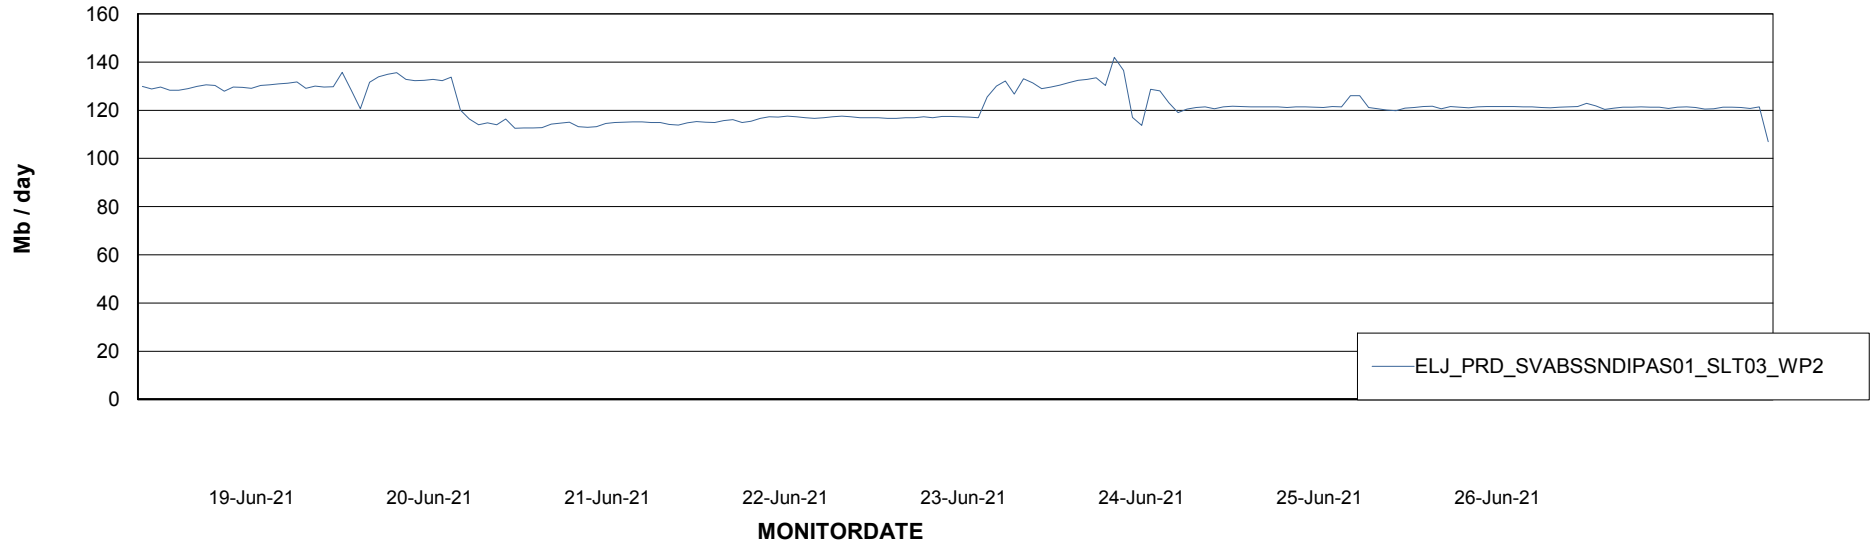

ABSSolute Application ReportServer Services

Avg memory used per ReportServer Service

Weekly SLA Customer Report

Customer ELJ Production
Database ID 72

ABSSolute Web Component Services

Avg memory used per ABS Web component