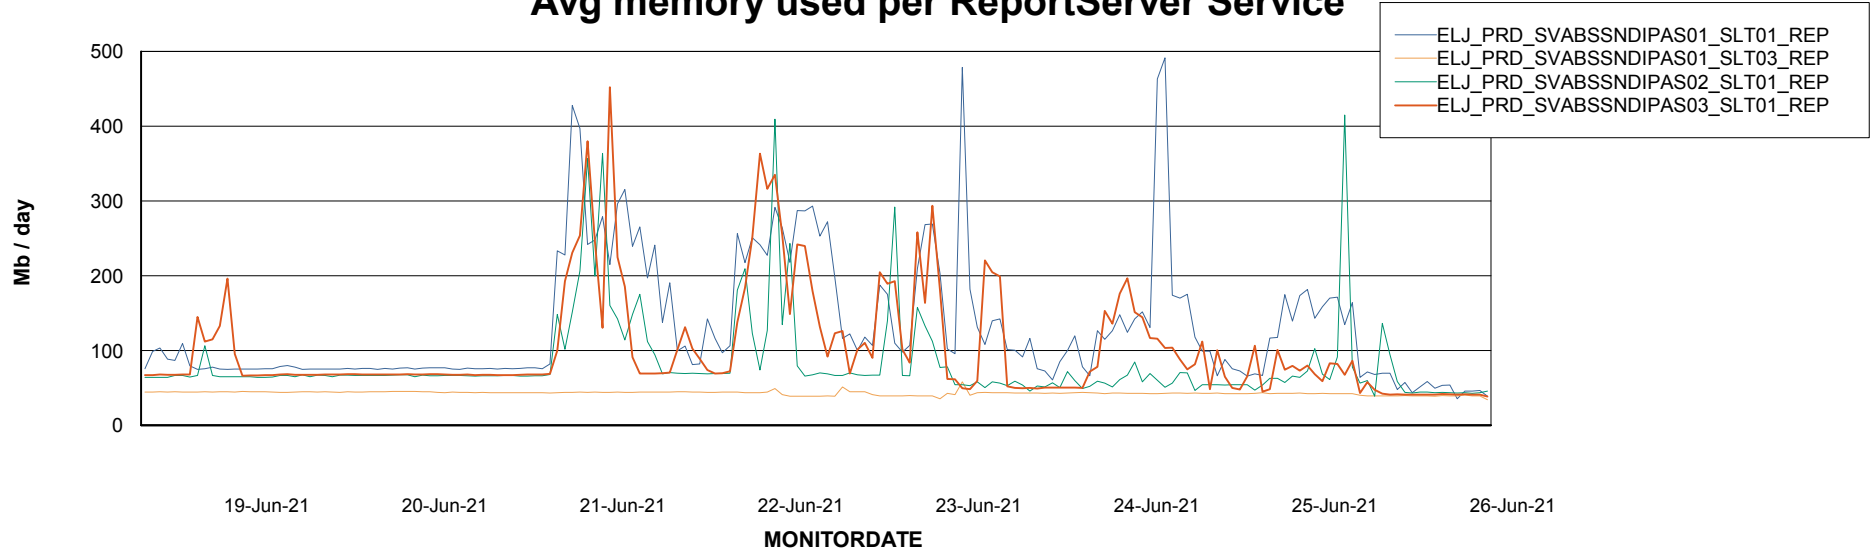

ABSSolute Application ReportServer Services

Avg memory used per ReportServer Service