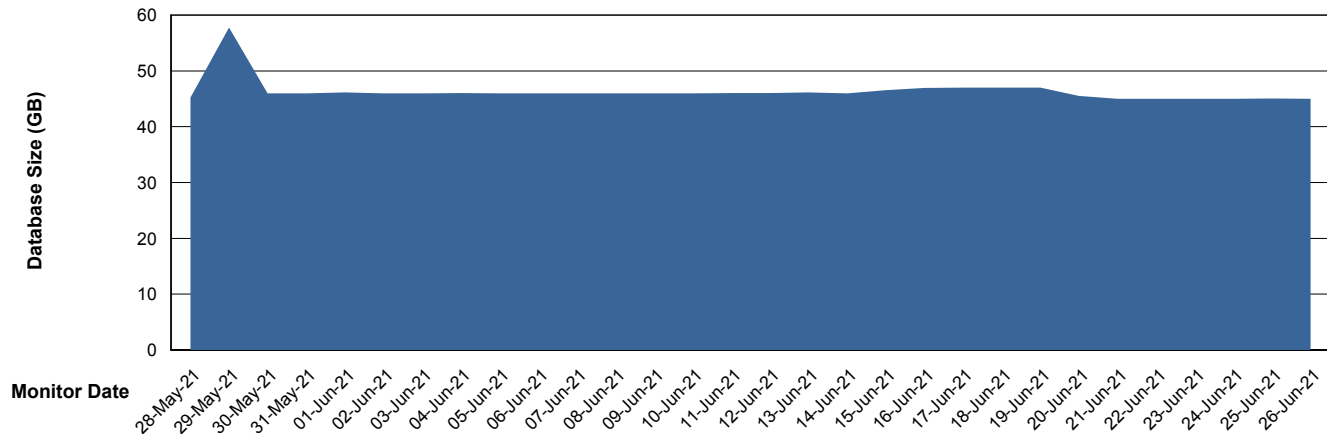

Customer ELJ Production
 Database ID 72

DATABASE SIZE ELJDB_PRD_BI

Database growth over last month

DATABASE SIZE ELJDB_Production

Database growth over last month

Weekly SLA Customer Report

Customer ELJ Production
Database ID 72

Database Tablespace ELJDB_PRD_BI

Date	Tablespace Name	Filesize (Gb)	Usedsize (Gb)	Percentage free
26-Jun-21	ABSDATA	12	9	25
	INDX	14	11	21
25-Jun-21	ABSDATA	12	9	25
	INDX	14	11	21
24-Jun-21	ABSDATA	12	9	25
	INDX	14	11	21
23-Jun-21	ABSDATA	12	9	25
	INDX	14	11	21
22-Jun-21	ABSDATA	12	9	25
	INDX	14	11	21
21-Jun-21	ABSDATA	12	9	25
	INDX	14	11	21
20-Jun-21	ABSDATA	12	9	25
	INDX	14	11	21