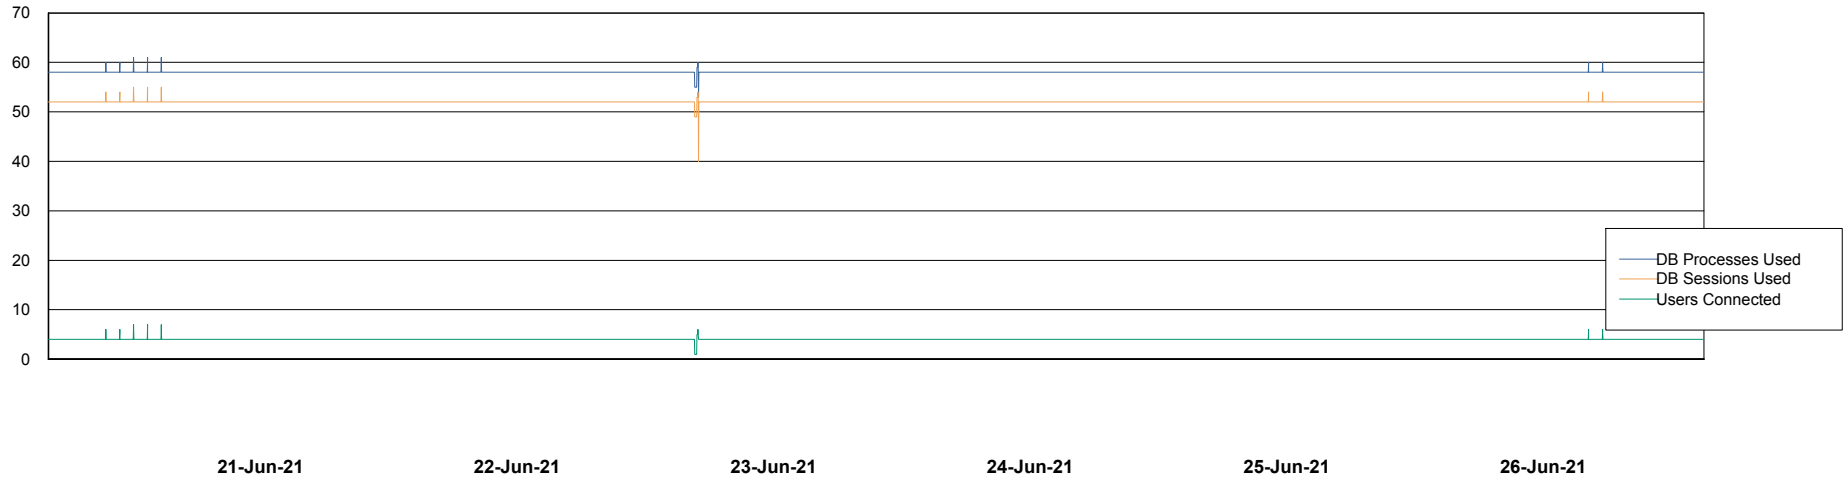

Weekly SLA Customer Report

Customer ELJ Production
Database ID 72

Database Performance ELJDB_Production

Weekly SLA Customer Report

Customer ELJ Production
Database ID 72

Database Performance ELJDB_Standby

Weekly SLA Customer Report