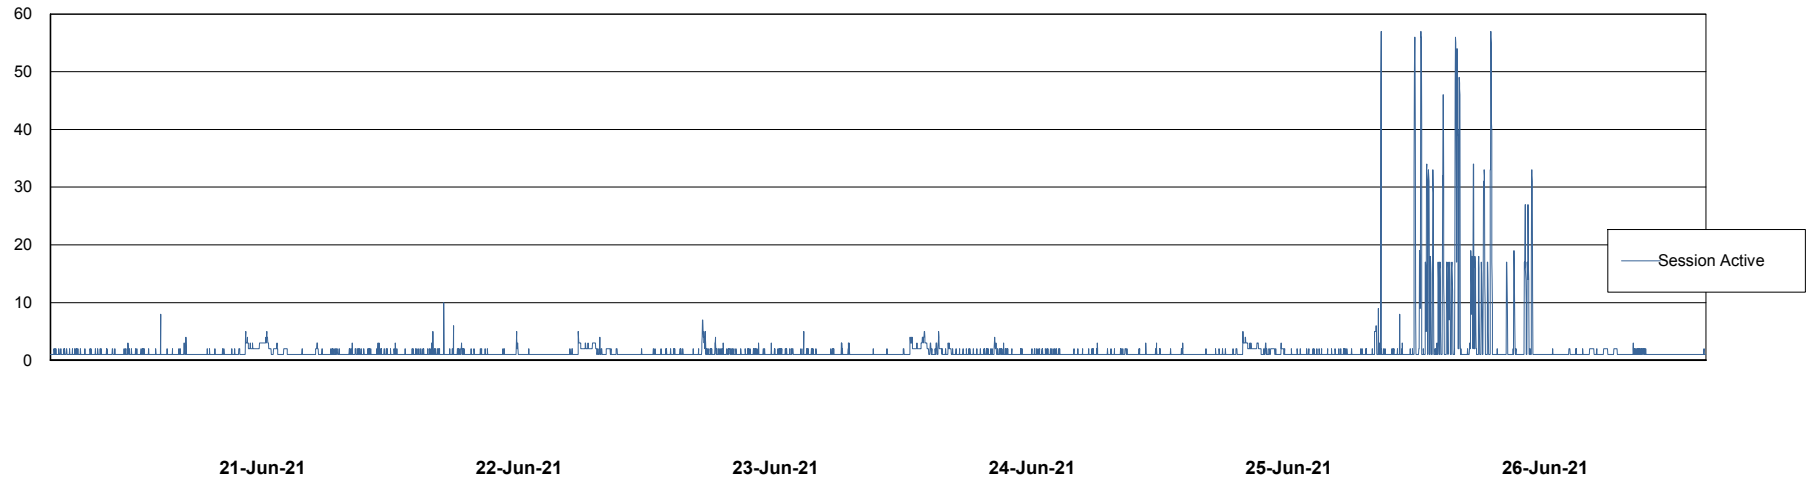

Database Performance ELJDB_Production