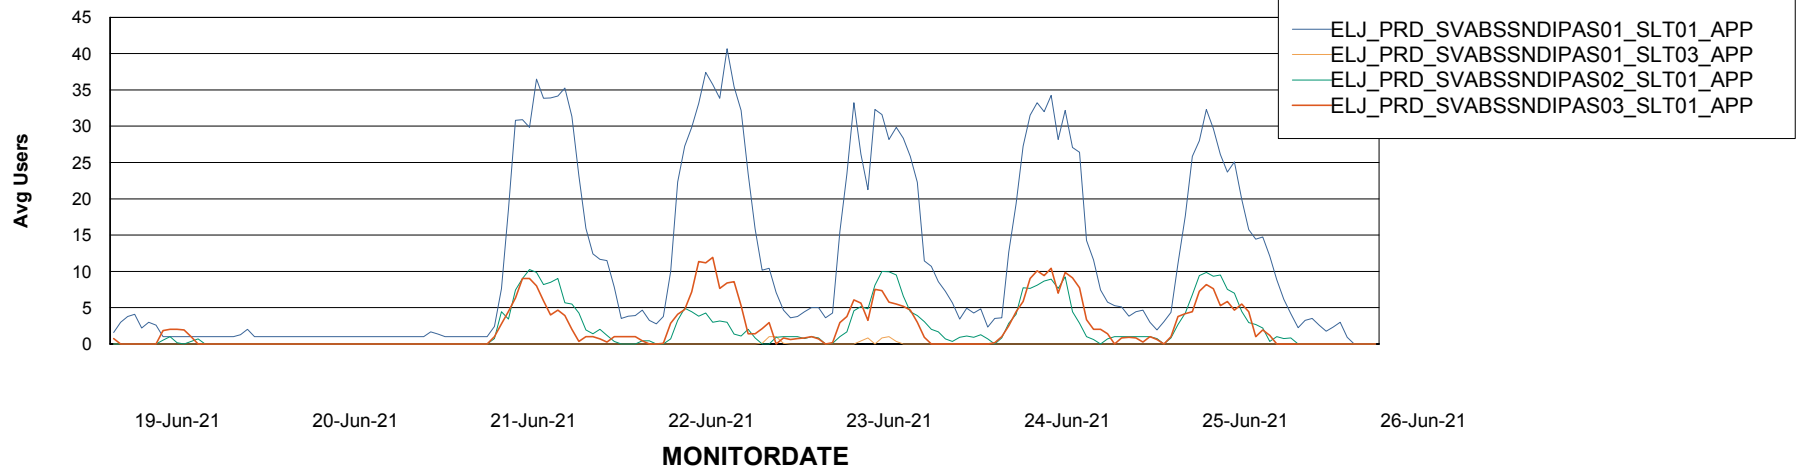

BI Status and last ETL error for ELJDB_PRD_BI

	Sun 20/6/2021	Mon 21/6/2021	Tue 22/6/2021	Wed 23/6/2021	Thu 24/6/2021	Fri 25/6/2021	Sat 26/6/2021
ABS DataWarehouse ETL Health	OK	OK	OK	OK	OK	OK	OK
ABS DWHStaging ETL Health	OK	OK	OK	OK	OK	OK	OK

Weekly SLA Customer Report

Customer ELJ Production
Database ID 72

ABSSolute Application Server Services

Avg memory used per ABS Server Service

Avg users per day per ABS server

Weekly SLA Customer Report

Customer ELJ Production
Database ID 72