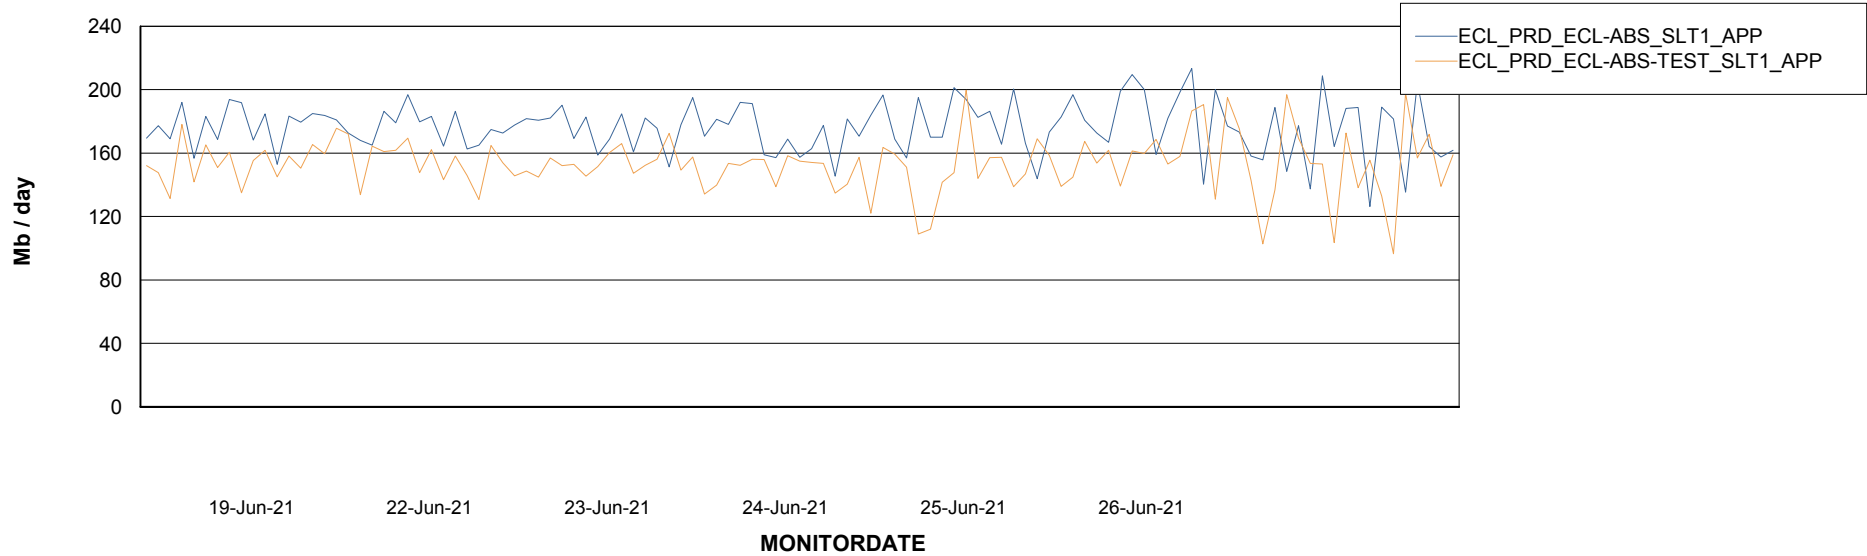

Weekly SLA Customer Report

Customer ECL_Production
 Database ID 77

DATABASE SIZE ECLDB_Production

Database growth over last month

Database Tablespace ECLDB_Production

Date	Tablespace Name	Filesize (Gb)	Usedsize (Gb)	Percentage free
26-Jun-21	ABSDATA	39	32	17
	INDX	8	3	60
25-Jun-21	ABSDATA	39	32	17
	INDX	8	3	60
24-Jun-21	ABSDATA	39	32	17
	INDX	8	3	60
23-Jun-21	ABSDATA	38	32	15
	INDX	8	3	60
22-Jun-21	ABSDATA	38	32	15
	INDX	8	3	60

Weekly SLA Customer Report

Customer ECL_Production
Database ID 77

ABSSolute Application Server Services

Avg memory used per ABS Server Service

Avg users per day per ABS server

Weekly SLA Customer Report

Customer ECL_Production
Database ID 77