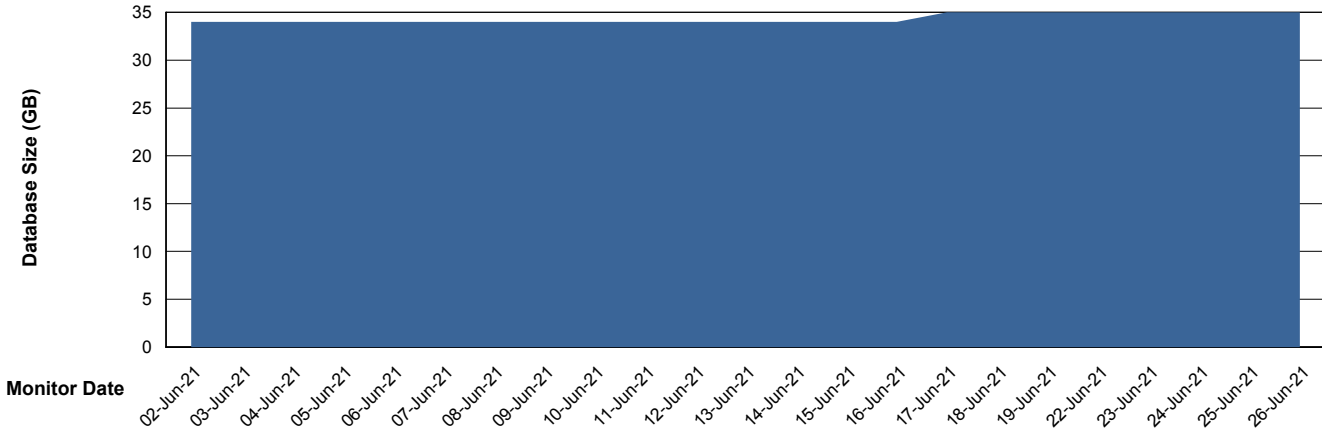

Weekly SLA Customer Report

Customer ECL_Production
Database ID 77

Harddisk Usage ECL_PRD_ECL-ABS-WEB

	Free disk space on C: (%)	Total disk space on C: (Gb)	Used disk space on C: (Gb)
26-Jun-21	50	127	63
25-Jun-21	50	127	63
24-Jun-21	51	127	62
23-Jun-21	51	127	62
22-Jun-21	51	127	61
21-Jun-21	52	0	0
20-Jun-21	52	0	0

Weekly SLA Customer Report

Customer ECL_Production
 Database ID 77

DATABASE SIZE ECLDB_Production

Database growth over last month

Database Tablespace ECLDB_Production

Date	Tablespace Name	Filesize (Gb)	Usedsize (Gb)	Percentage free
26-Jun-21	ABSDATA	39	32	17
	INDX	8	3	60
25-Jun-21	ABSDATA	39	32	17
	INDX	8	3	60
24-Jun-21	ABSDATA	39	32	17
	INDX	8	3	60
23-Jun-21	ABSDATA	38	32	15
	INDX	8	3	60
22-Jun-21	ABSDATA	38	32	15
	INDX	8	3	60