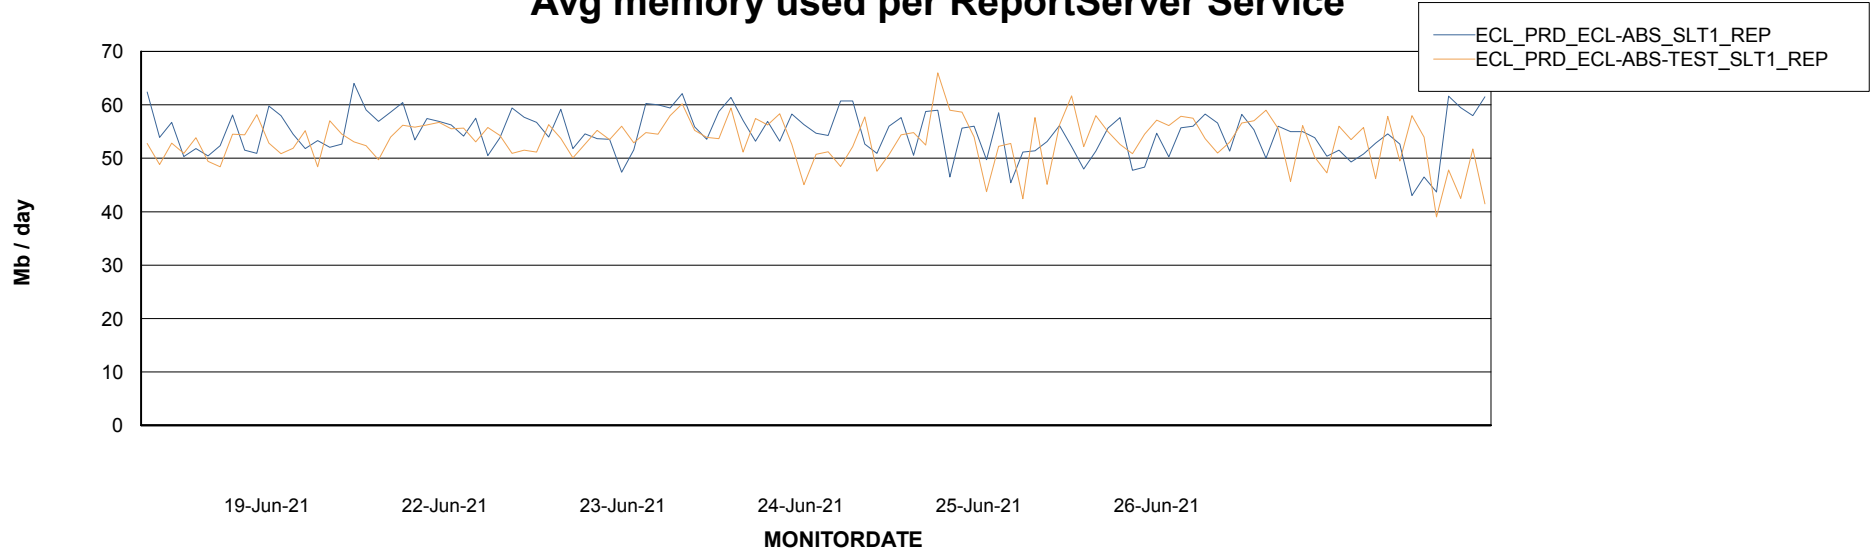

ABSSolute Application ReportServer Services

Avg memory used per ReportServer Service