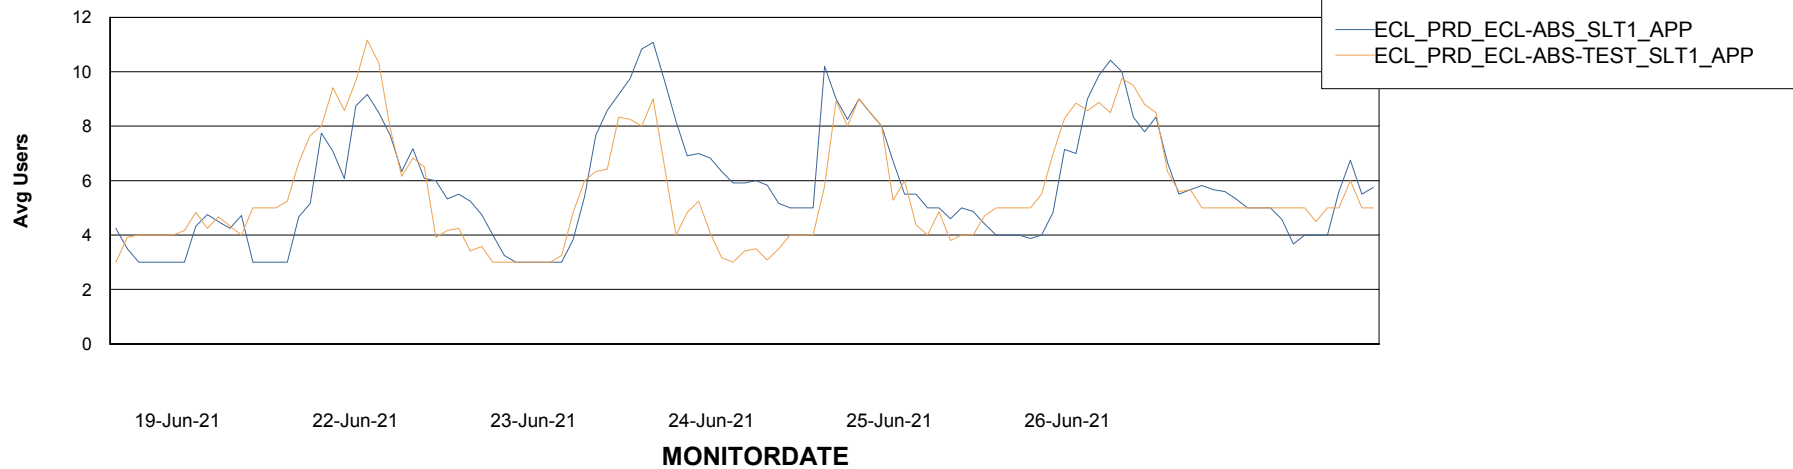

Weekly SLA Customer Report

Customer ECL_Production
Database ID 77

ABSSolute Application Server Services

Avg memory used per ABS Server Service

Avg users per day per ABS server

Weekly SLA Customer Report

Customer ECL_Production
Database ID 77