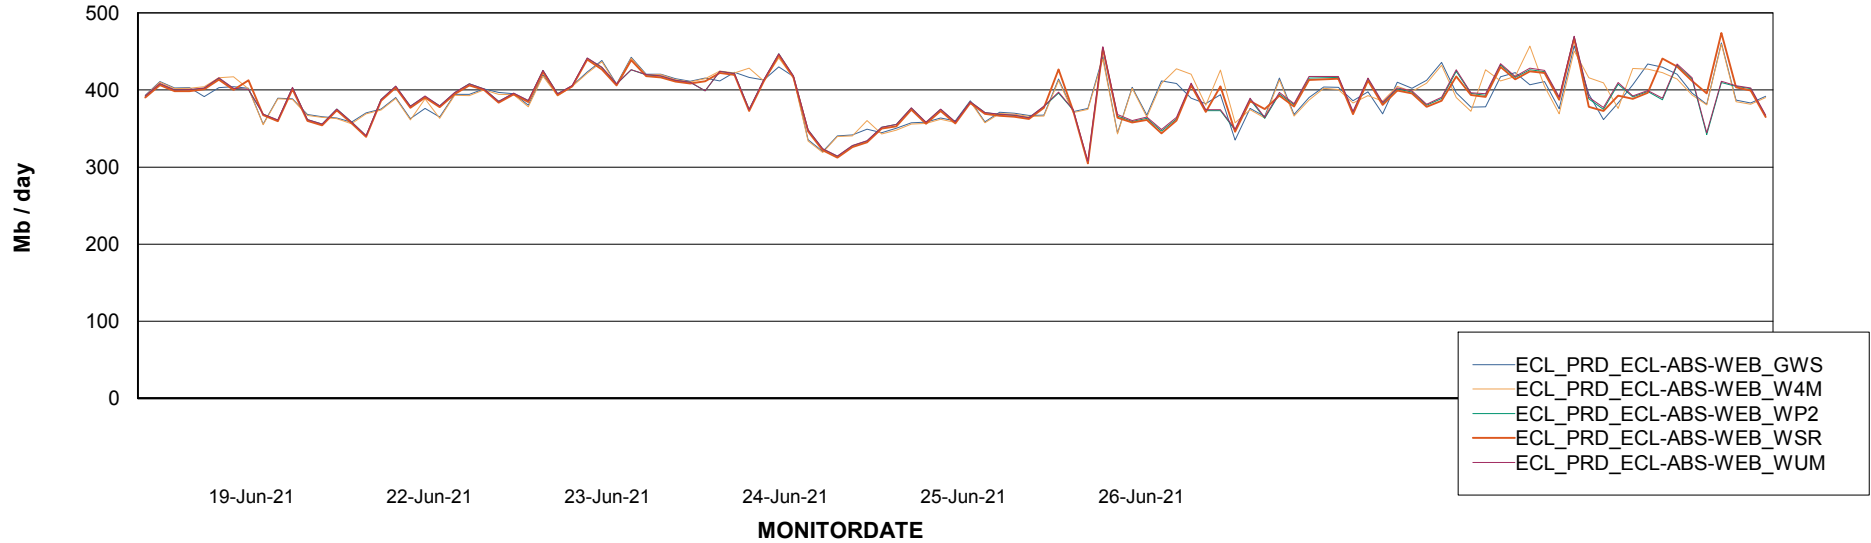

ABSSolute Application ReportServer Services

Avg memory used per ReportServer Service

Weekly SLA Customer Report

Customer ECL_Production
Database ID 77

ABSSolute Web Component Services

Avg memory used per ABS Web component