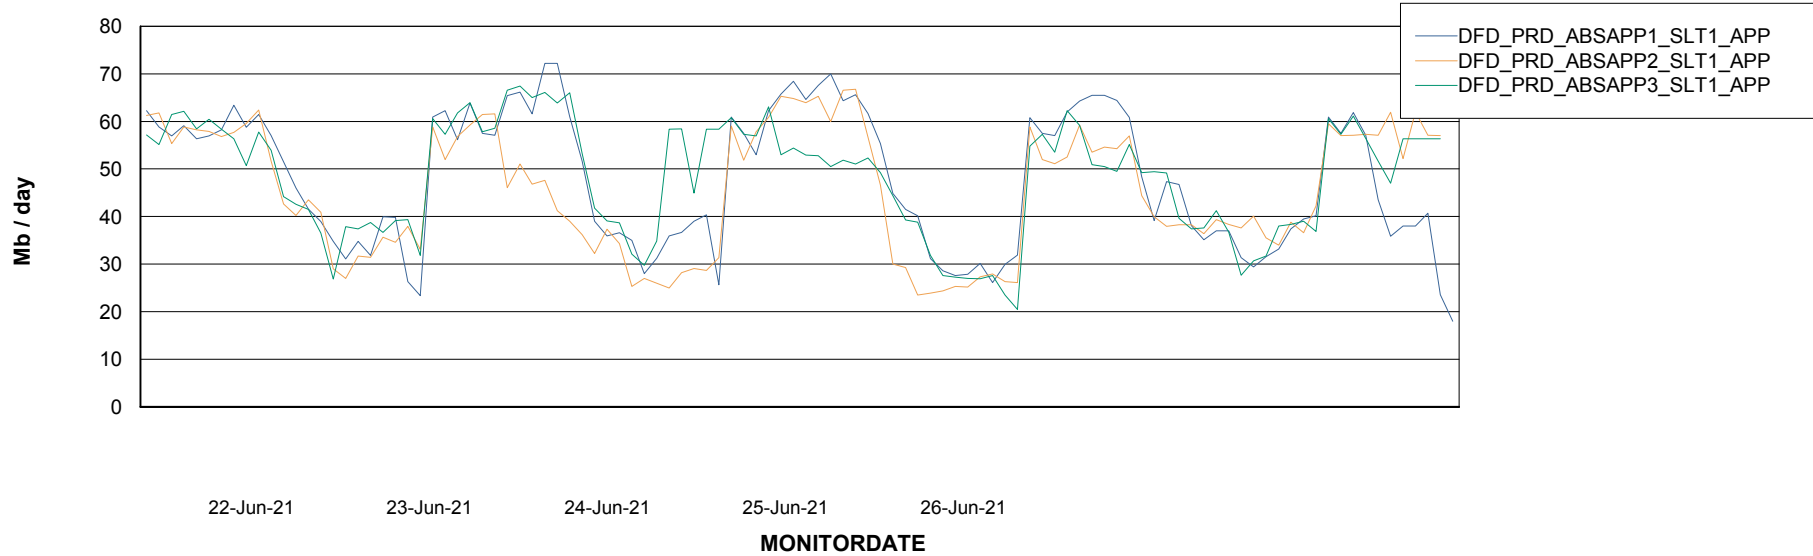

Weekly SLA Customer Report

Customer DFD_Production
Database ID 39

Database Performance DFDDB_Production

Weekly SLA Customer Report

Customer DFD_Production
Database ID 39

Database Performance DFDDDBI_Production

DATABASE SIZE DFDDDB_Production

Database growth over last month

Weekly SLA Customer Report

Customer DFD_Production
 Database ID 39

Database Tablespace DFDDB_Production

Date	Tablespace Name	Filesize (Gb)	Usedsize (Gb)	Percentage free
26-Jun-21	ABSDATA	83	0	100
	INDX	161	0	100
25-Jun-21	ABSDATA	83	0	100
	INDX	161	0	100
24-Jun-21	ABSDATA	83	0	100
	INDX	161	0	100
23-Jun-21	ABSDATA	83	0	100
	INDX	161	0	100
22-Jun-21	ABSDATA	83	0	100
	INDX	161	0	100

Weekly SLA Customer Report

Customer DFD_Production
Database ID 39

ABSSolute Application Server Services

Avg memory used per ABS Server Service

Avg users per day per ABS server

Weekly SLA Customer Report

Customer DFD_Production
Database ID 39