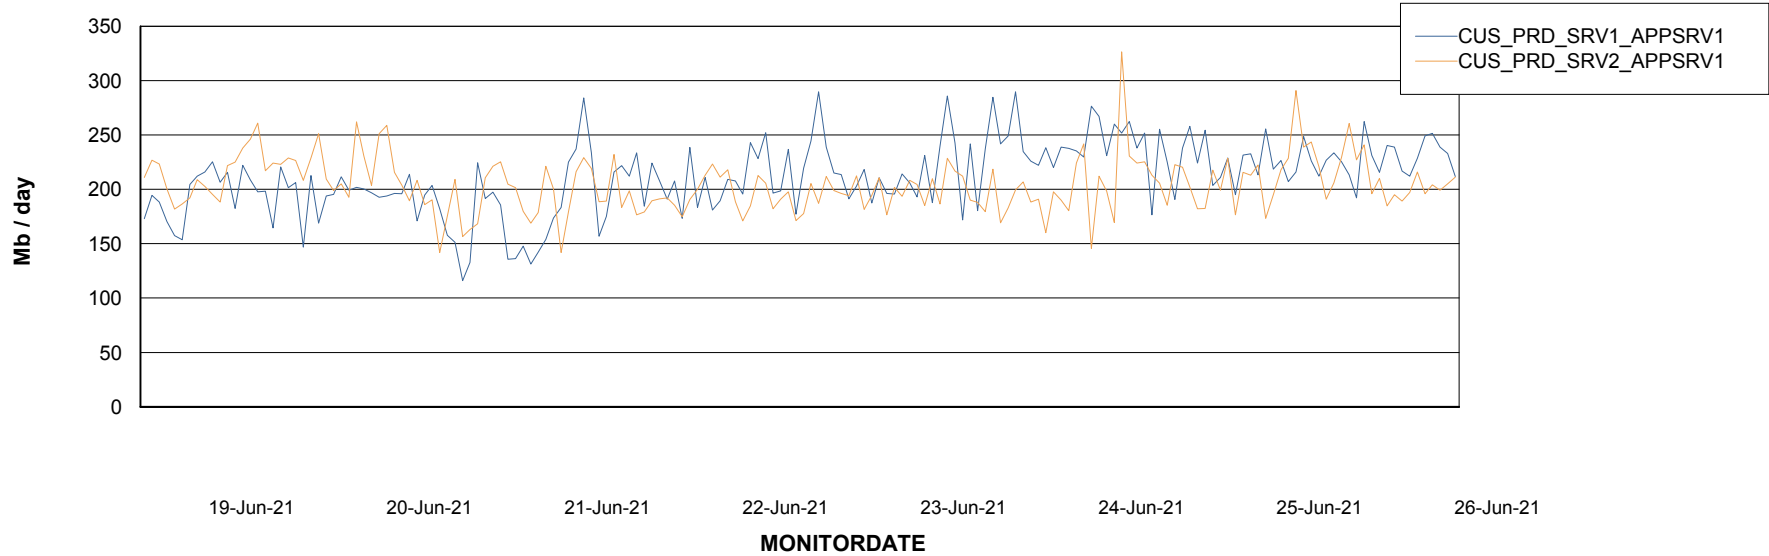

ABSSolute Application Server Services

Avg memory used per ABS Server Service