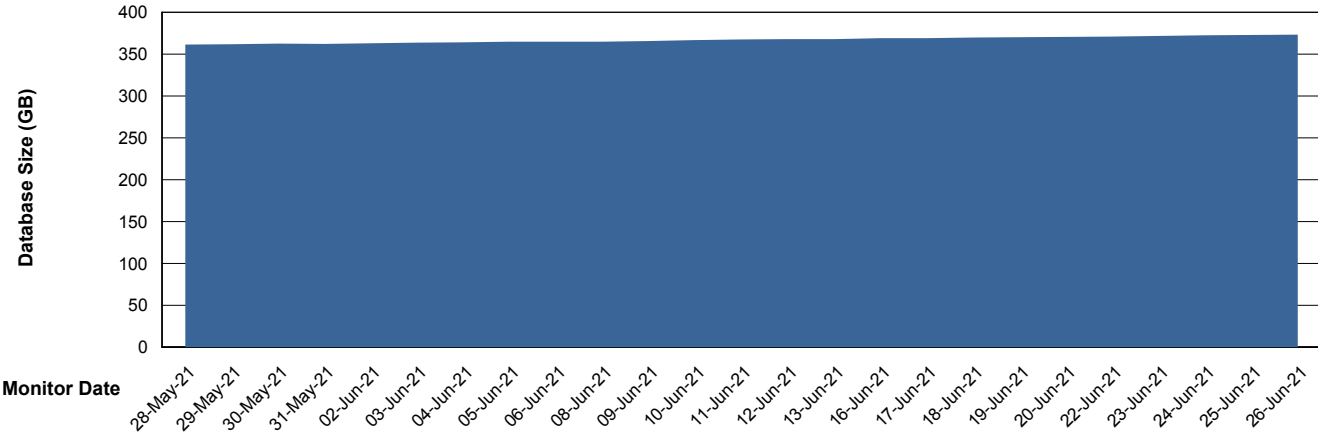

DATABASE SIZE CUS_ProdDB_Primary

Database growth over last month

Database Tablespace CUS_ProdDB_Primary

Date	Tablespace Name	Filesize (Gb)	Usedsize (Gb)	Percentage free
26-Jun-21	ABSDATA	162	115	29
	INDX	235	197	16
25-Jun-21	ABSDATA	162	115	29
	INDX	235	197	16
24-Jun-21	ABSDATA	162	115	29
	INDX	235	197	16
23-Jun-21	ABSDATA	162	115	29
	INDX	235	197	16
22-Jun-21	ABSDATA	162	115	29
	INDX	235	197	16
20-Jun-21	ABSDATA	162	115	29
	INDX	235	197	16