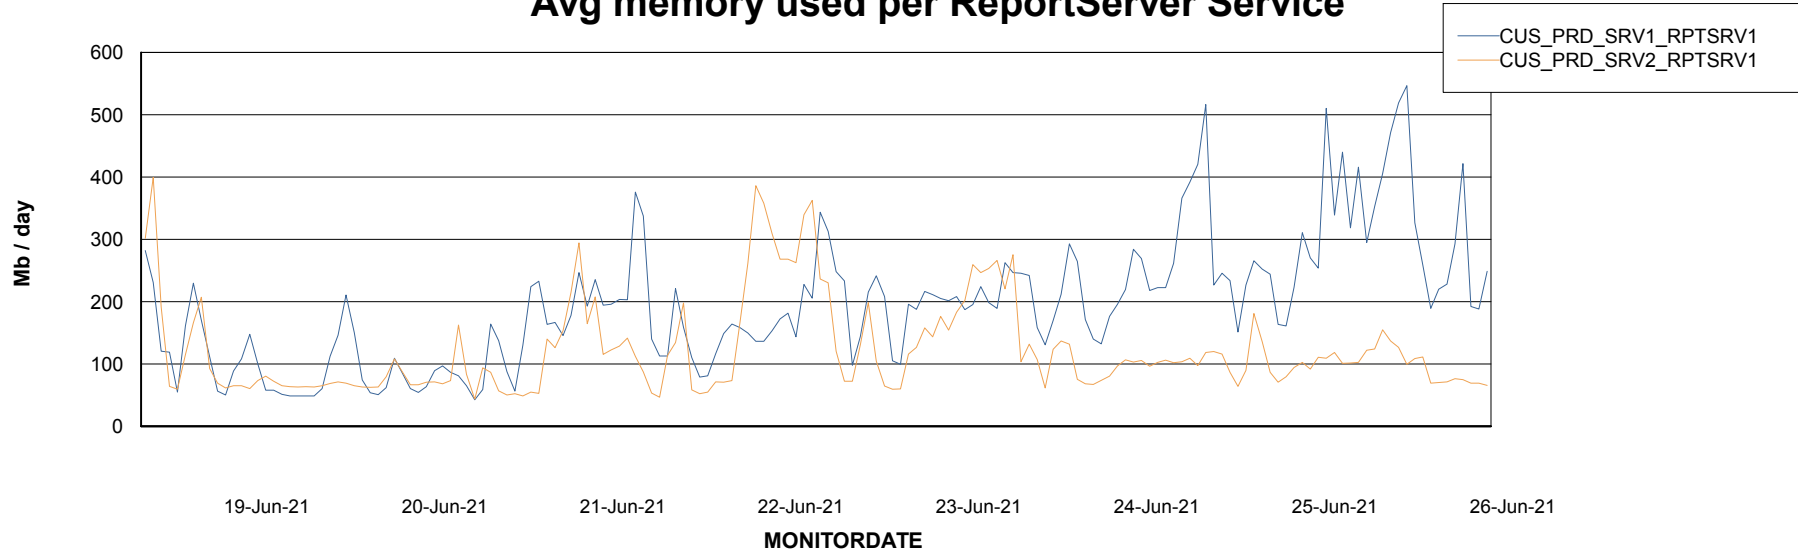

Avg memory used per ABS Server Service

Avg users per day per ABS server

Weekly SLA Customer Report

Customer CUS Production
Database ID 84

ABSSolute Web Component Services

Avg memory used per ReportServer Service