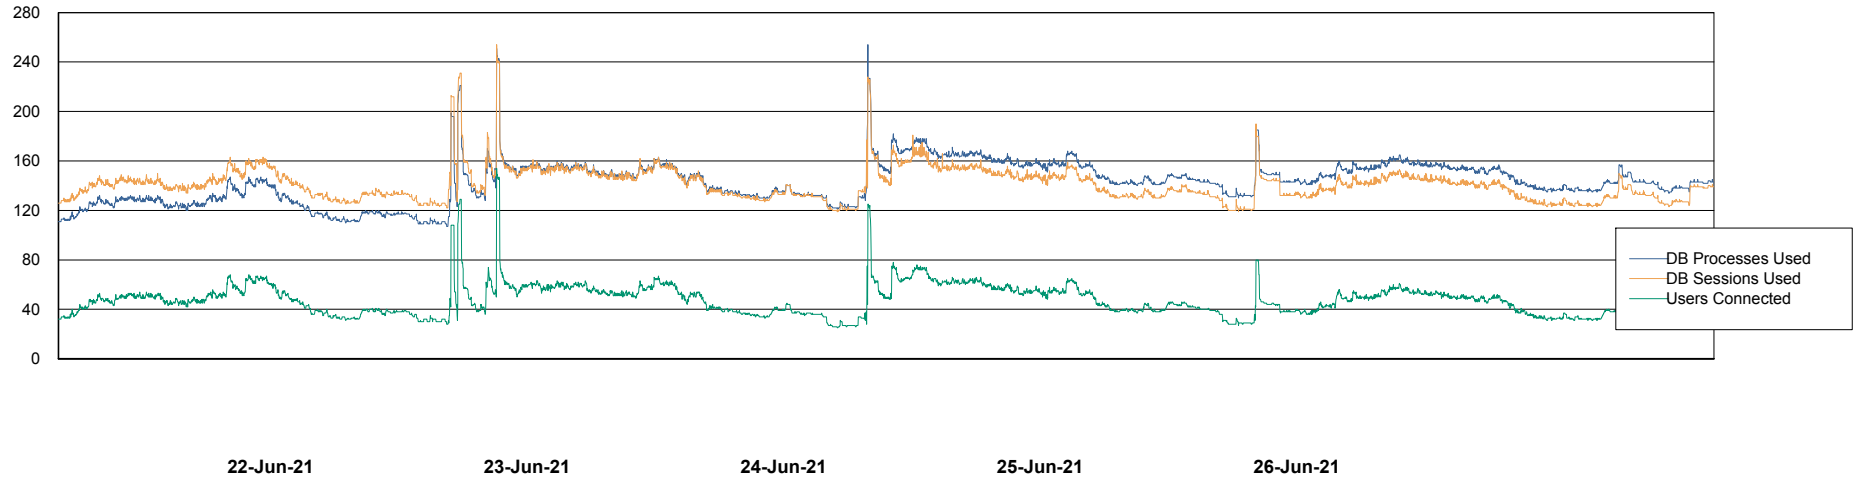

Harddisk Usage CUS_StandByDBSrv_ABSDB2

	Free disk space on c: (%)	Total disk space on c: (Gb)	Free disk space on d: (%)	Total disk space on d: (Gb)
26-Jun-21	73	199	35	1,024
25-Jun-21	73	199	35	1,024
24-Jun-21	73	199	35	1,024
23-Jun-21	73	199	35	1,024
22-Jun-21	73	199	35	1,024
21-Jun-21	73	199	35	1,024
20-Jun-21	73	199	36	1,024

Weekly SLA Customer Report

Customer CUS Production
Database ID 84

Database Performance CUS_ProdDB_Primary

Weekly SLA Customer Report

Customer CUS Production
Database ID 84

Database Performance CUS_ProdDB_Standby