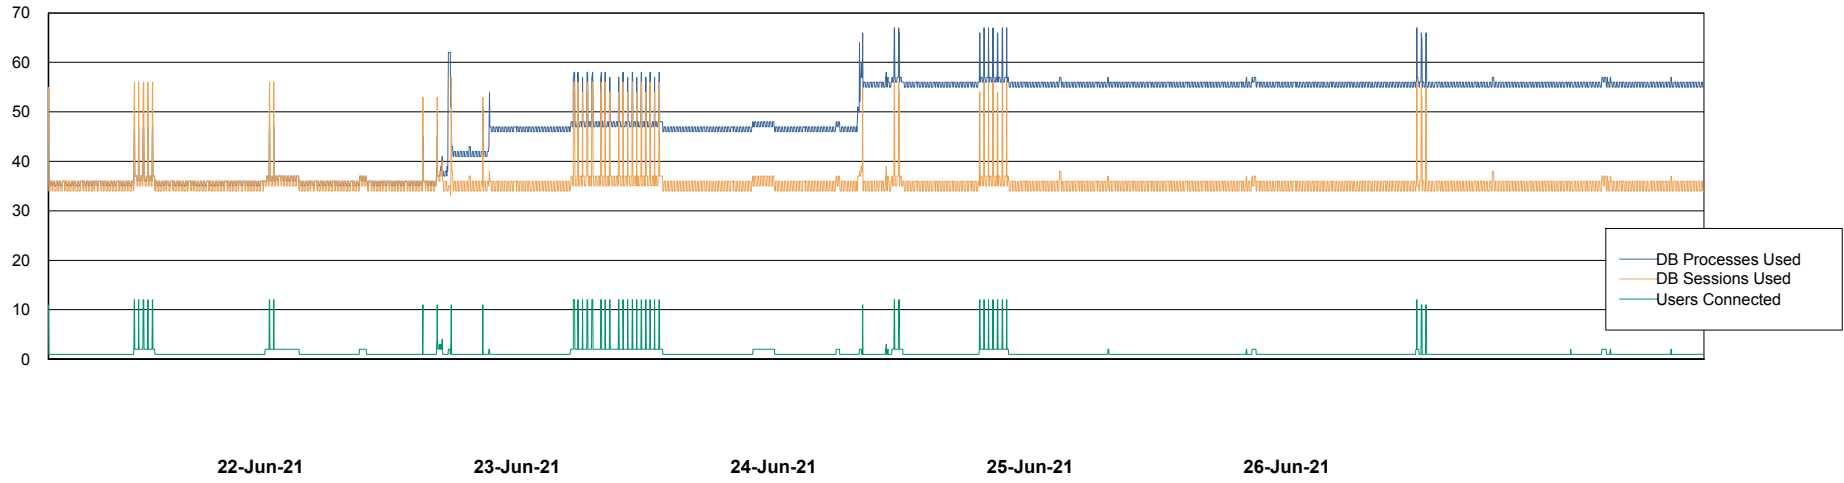

Weekly SLA Customer Report

Customer CUS Production
Database ID 84

Database Performance CUS_ProdDB_Primary

Weekly SLA Customer Report

Customer CUS Production
Database ID 84

Database Performance CUS_ProdDB_Standby