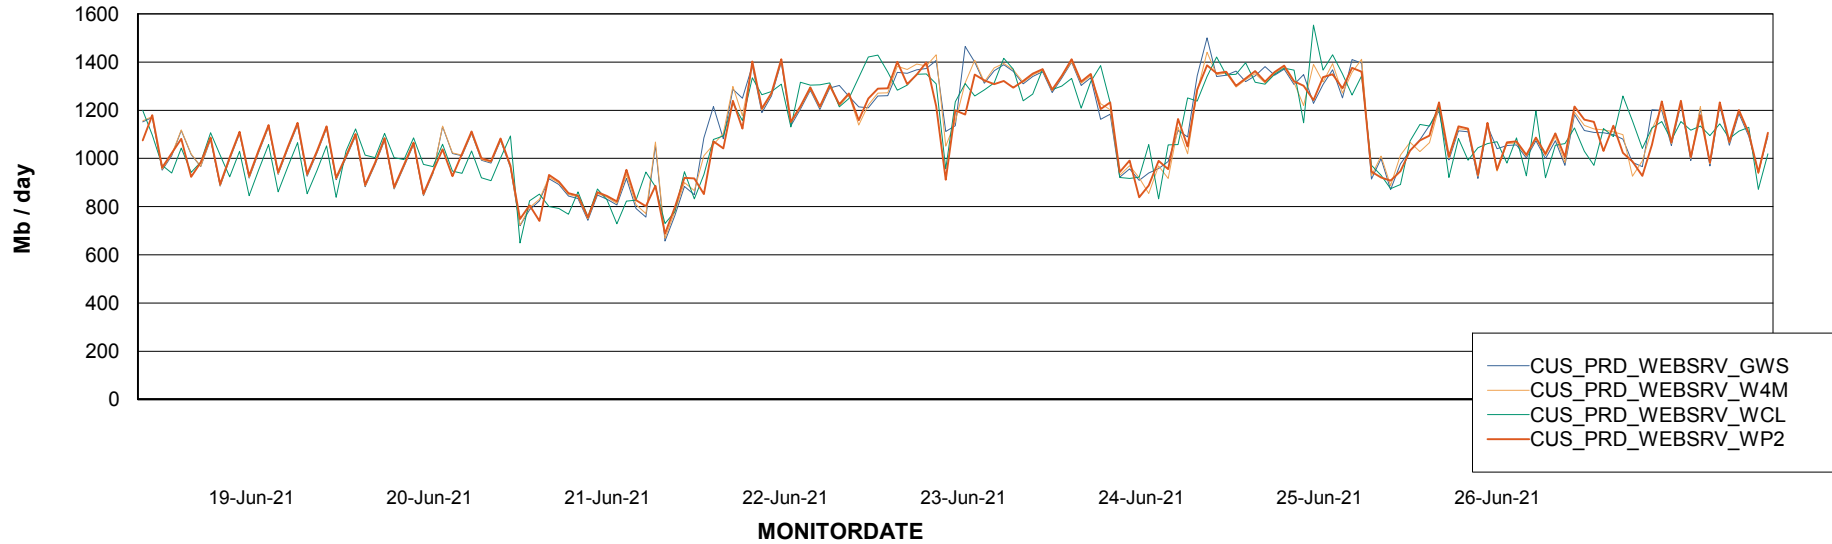

ABSSolute Web Component Services

Avg memory used per ABS Web component