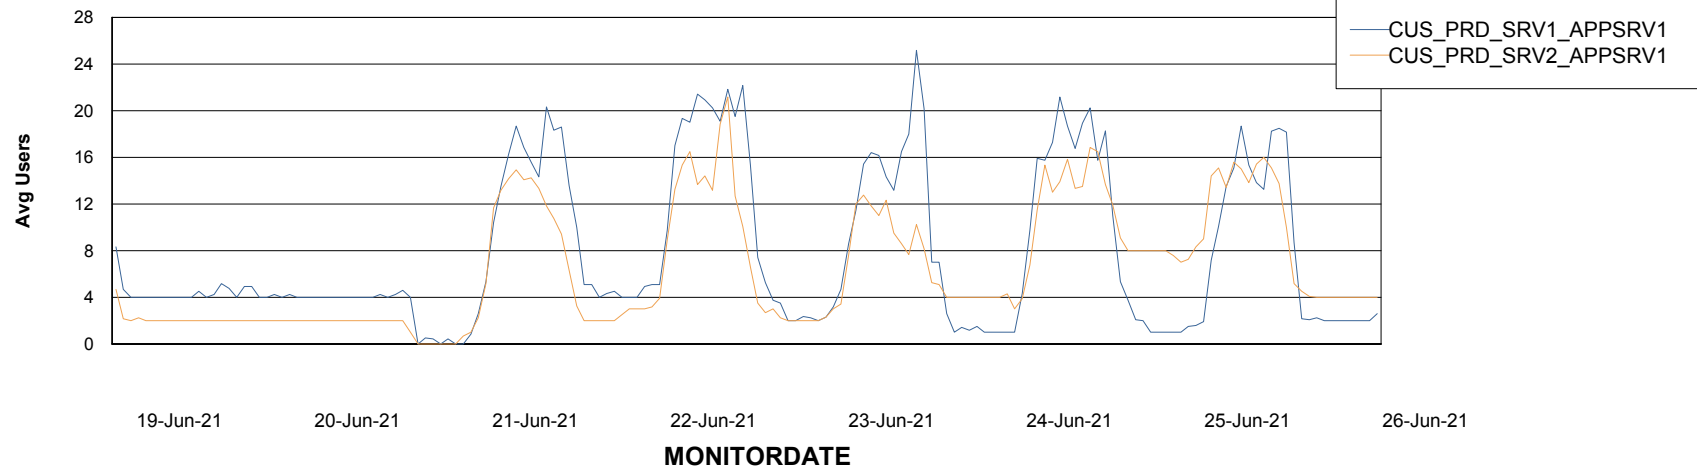

Avg users per day per ABS server