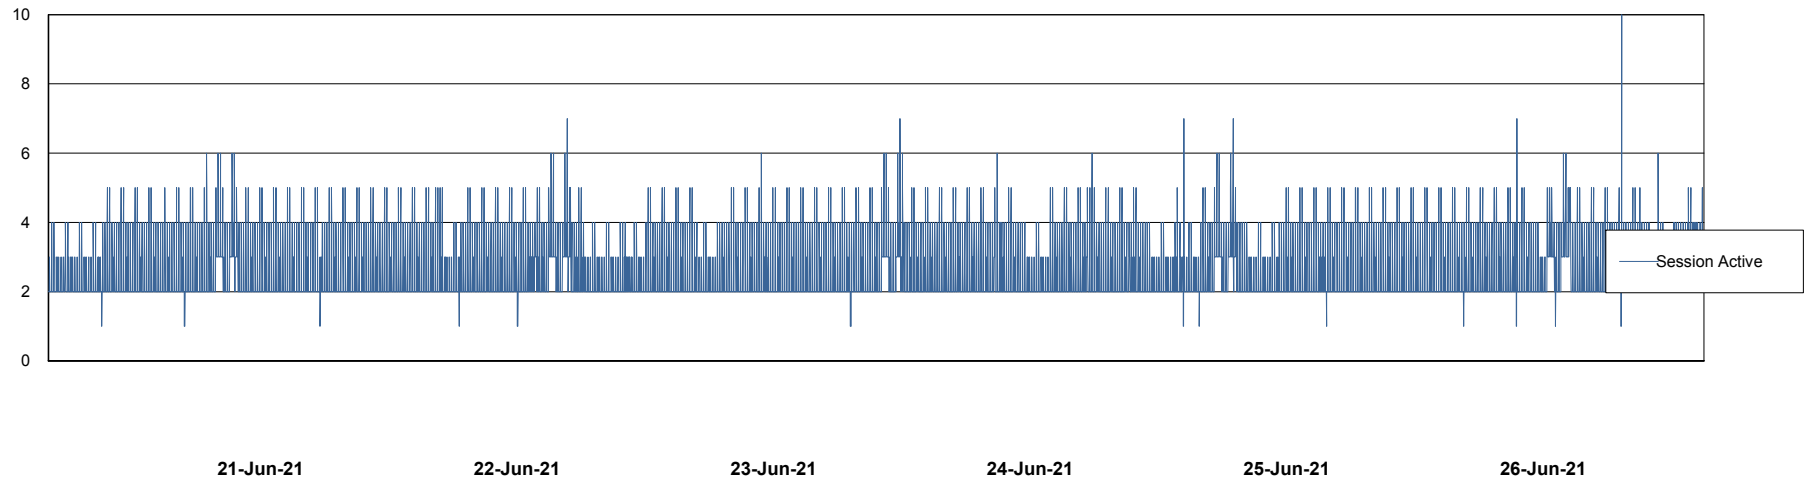

Database Performance CLODB_PRD_BI