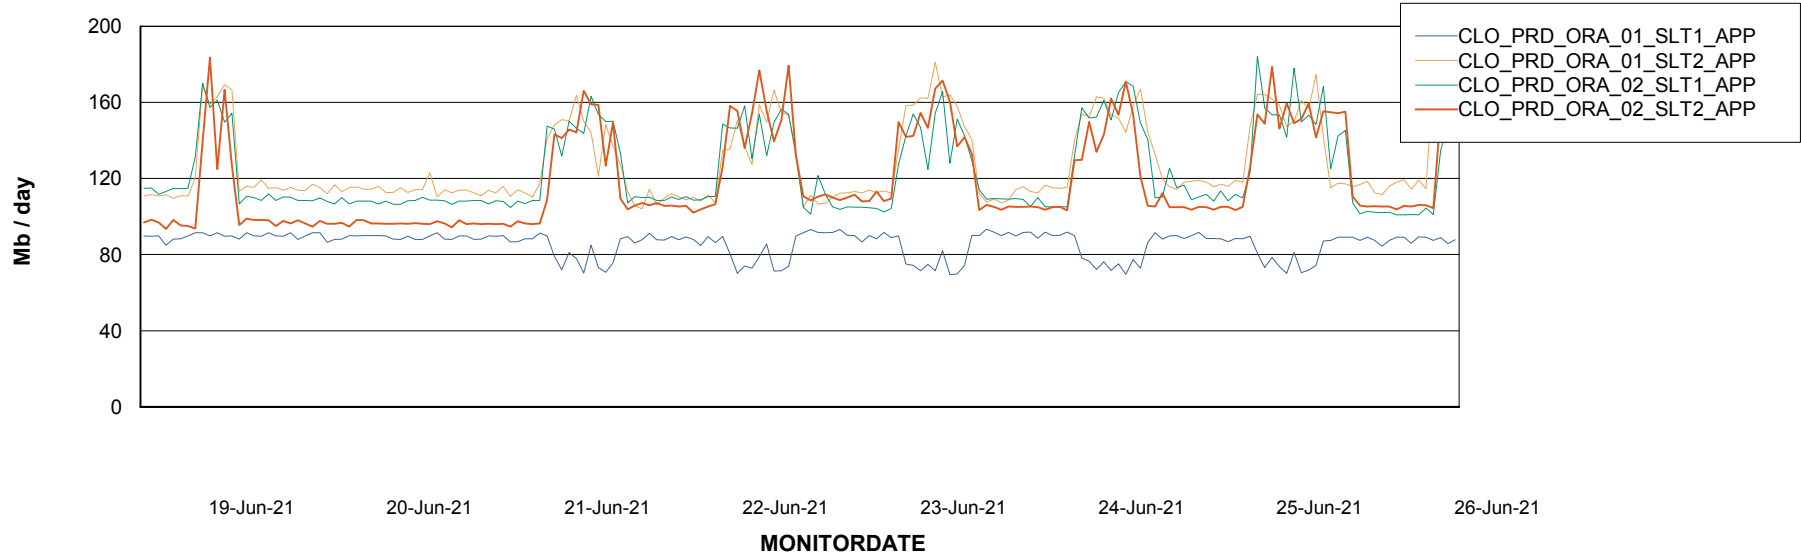

ABSSolute Application Server Services

Avg memory used per ABS Server Service