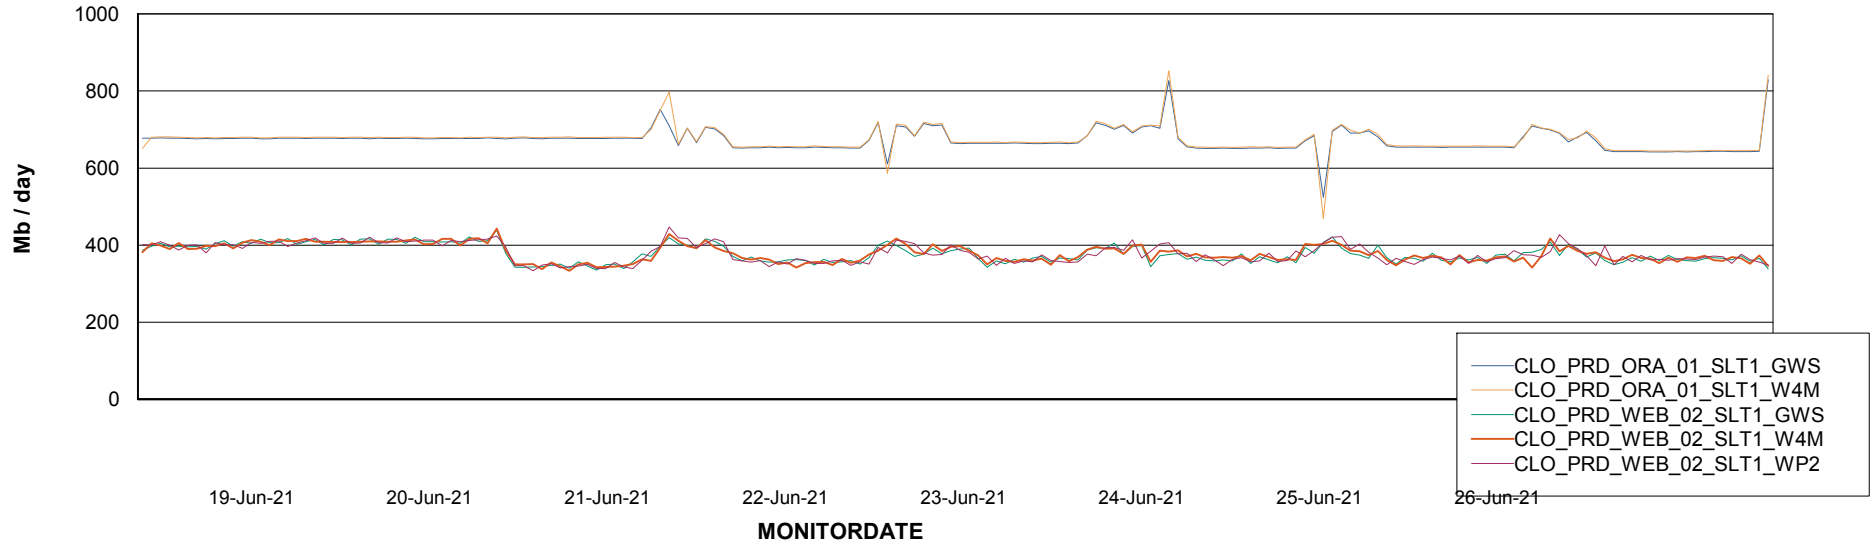

ABSolute Web Component Services

Avg memory used per ABS Web component