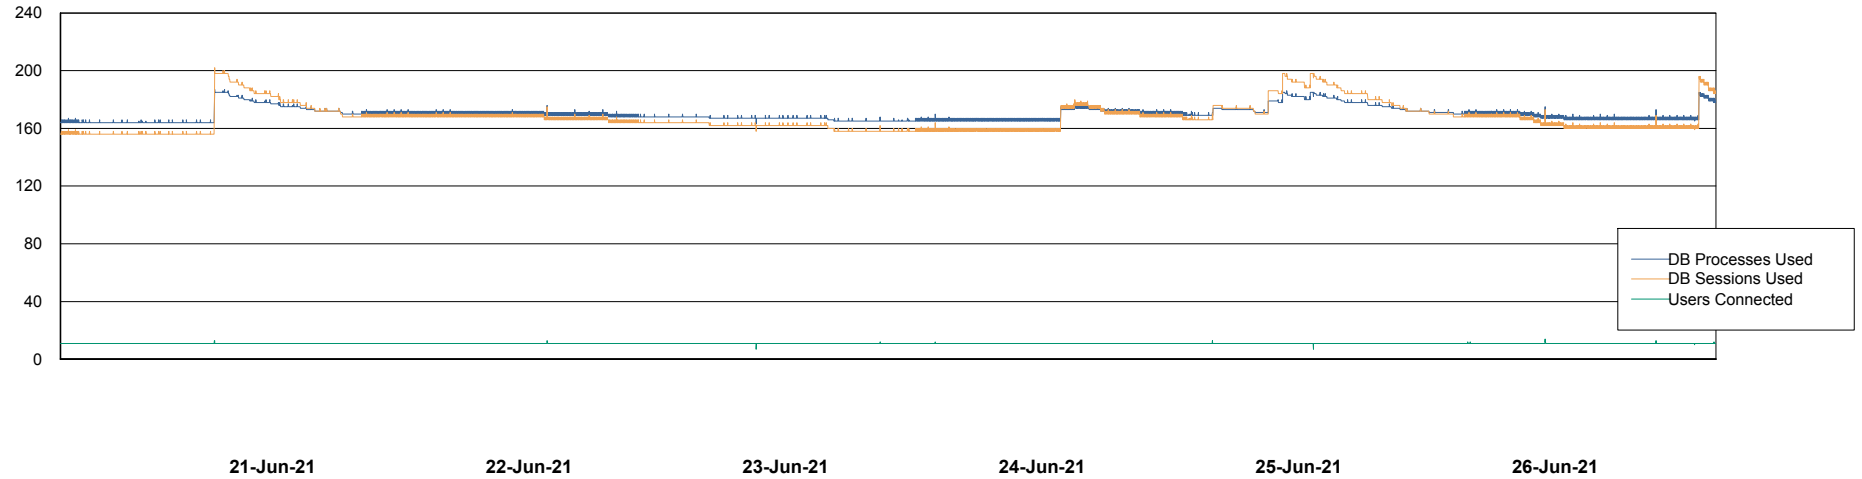

Database Performance CLODB_PRD_Test