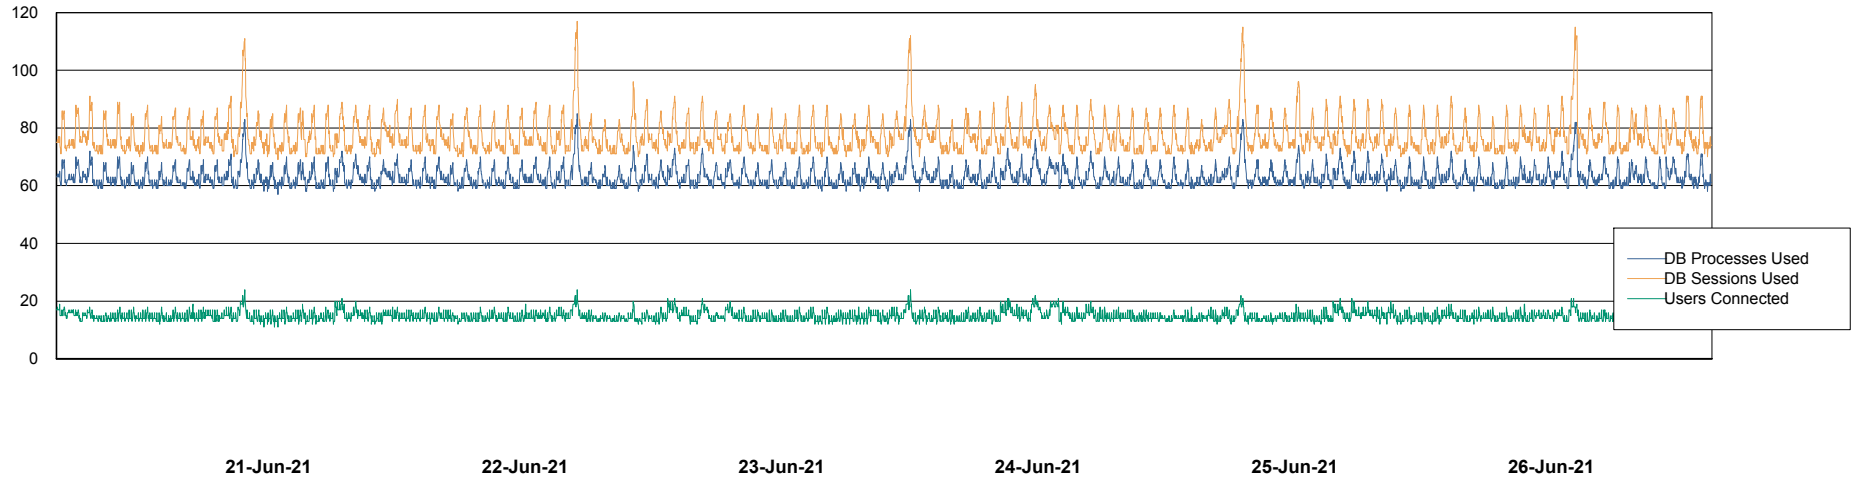

Database Performance CLODB_PRD_BI