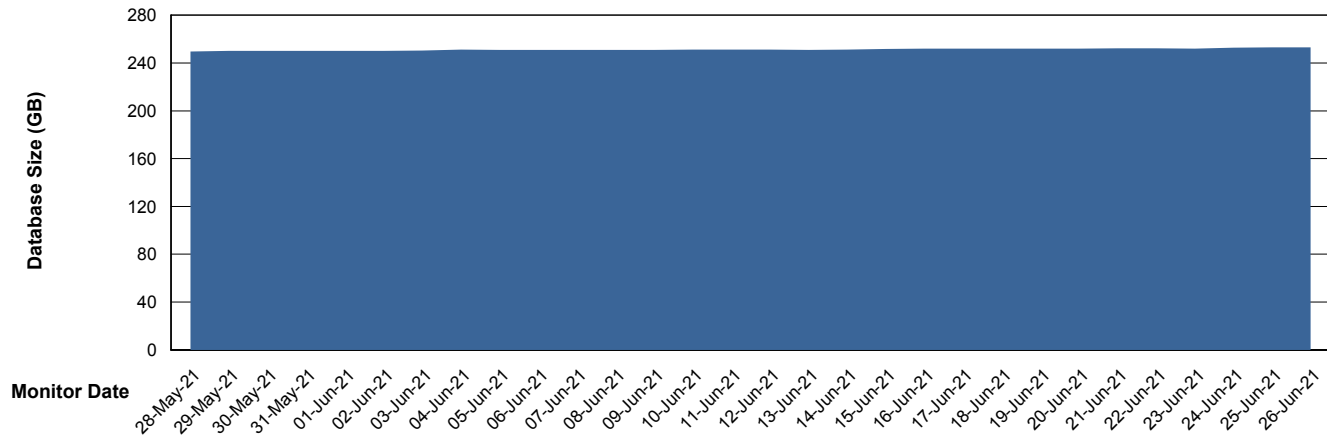

# Weekly SLA Customer Report

Customer CLO Production  
Database ID 38

DATABASE SIZE CLODB\_PRD\_BI

### Database growth over last month

DATABASE SIZE CLODB\_PRD\_Production

### Database growth over last month