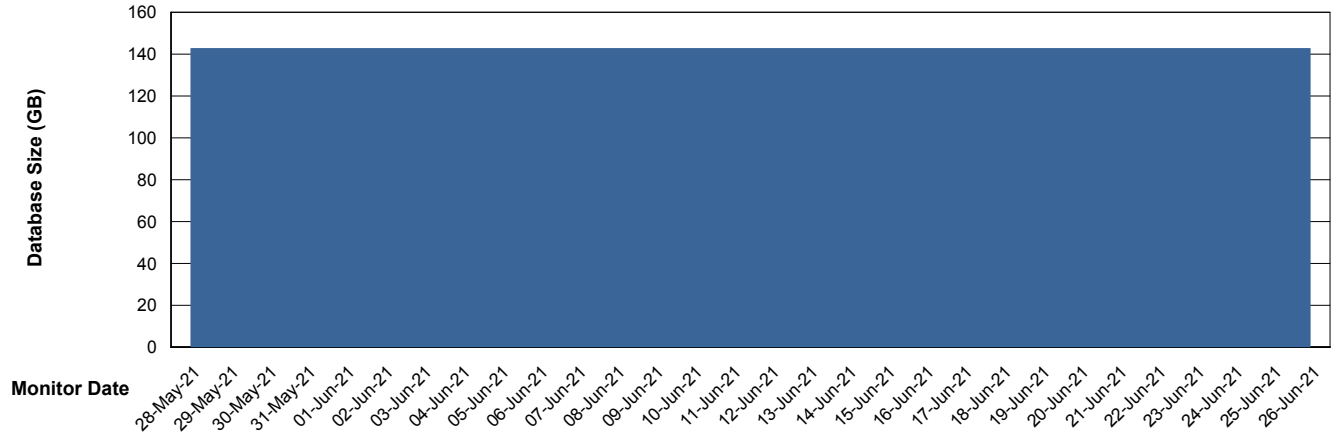

### Database growth over last month

DATABASE SIZE CLODB\_PRD\_Production

### Database growth over last month