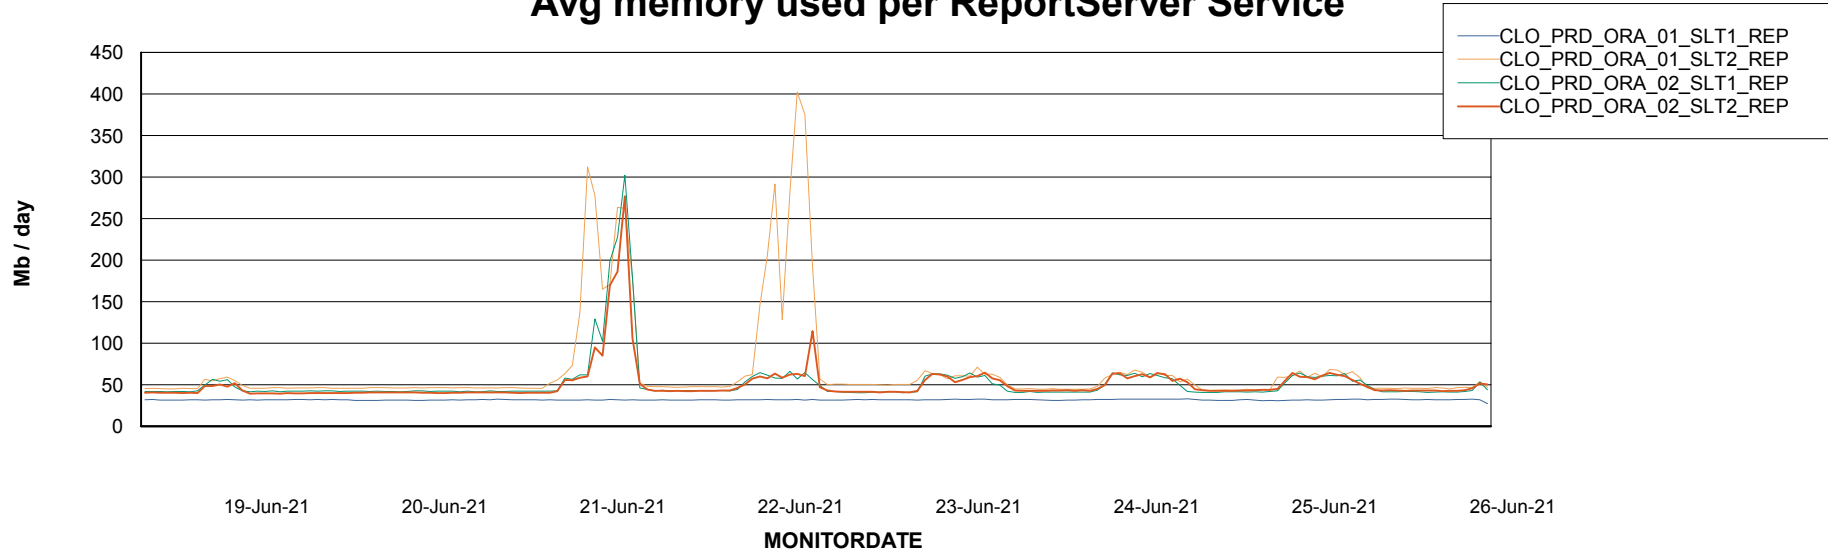

ABSSolute Application ReportServer Services

Avg memory used per ReportServer Service