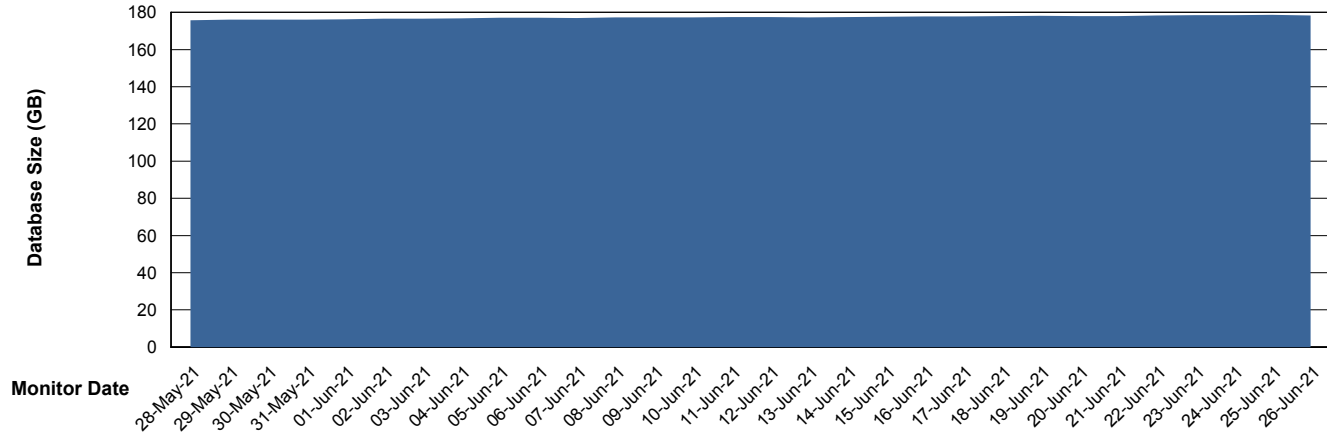

DATABASE SIZE CLODB_PRD_BI

Database growth over last month