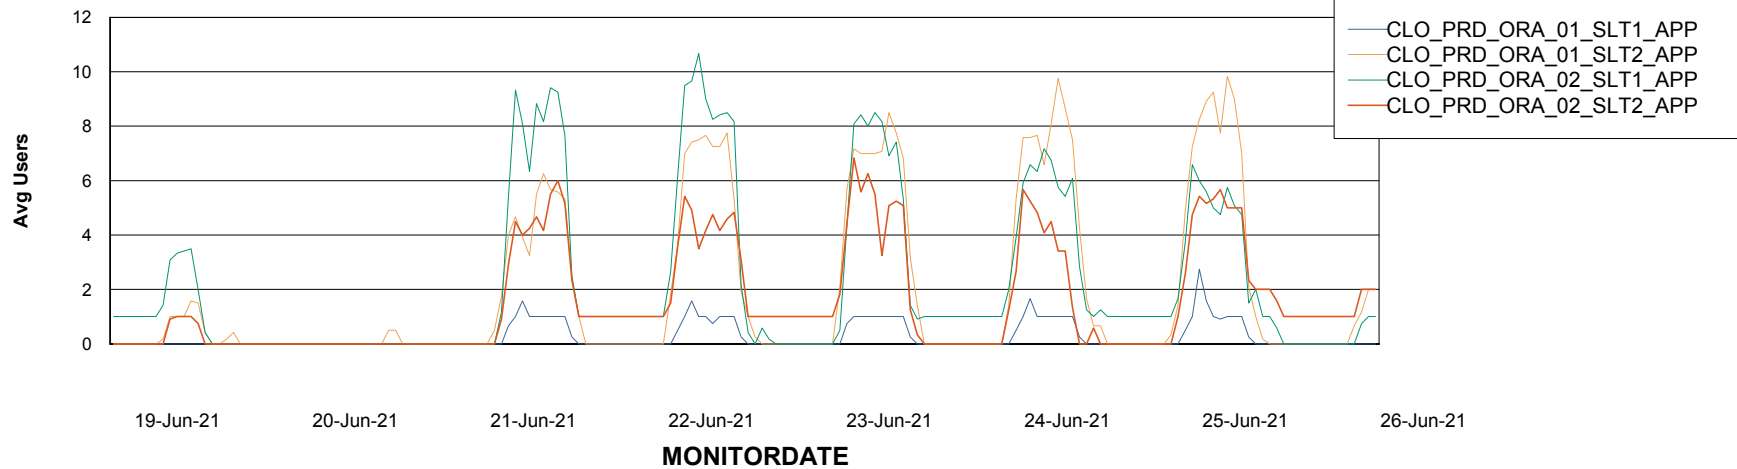

Avg users per day per ABS server