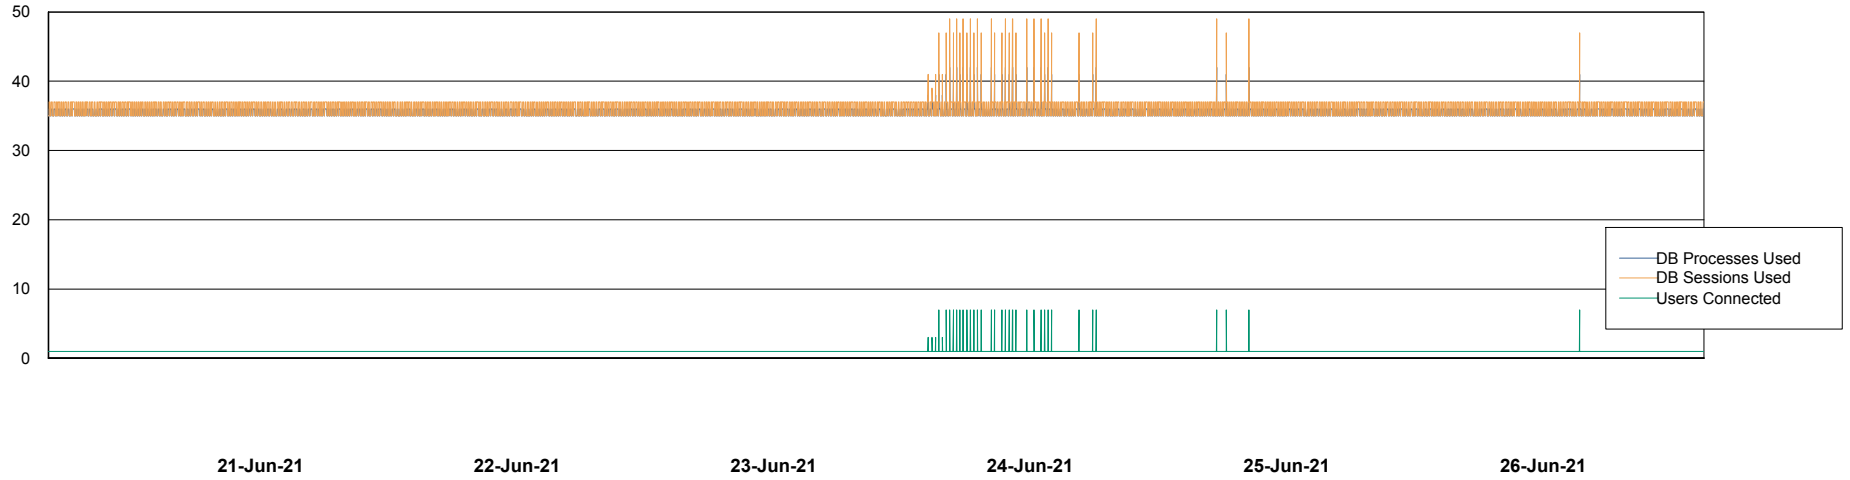

Weekly SLA Customer Report

Customer CIW Production
Database ID 45

Database Performance CIWDB_Production

Weekly SLA Customer Report

Customer CIW Production
Database ID 45

Database Performance CIWDB_Standby

Weekly SLA Customer Report

Customer CIW Production
 Database ID 45

DATABASE SIZE CIWDB_Production

Database growth over last month

Database Tablespace CIWDB_Production

Date	Tablespace Name	Filesize (Gb)	Usedsize (Gb)	Percentage free
26-Jun-21	ABSDATA	51	40	22
	INDX	12	6	50
25-Jun-21	ABSDATA	51	40	22
	INDX	12	6	50
24-Jun-21	ABSDATA	51	40	22
	INDX	12	6	50
23-Jun-21	ABSDATA	51	40	22
	INDX	12	6	50
22-Jun-21	ABSDATA	51	40	22
	INDX	12	6	50
21-Jun-21	ABSDATA	51	40	22
	INDX	12	6	50
20-Jun-21	ABSDATA	51	40	22
	INDX	12	6	50