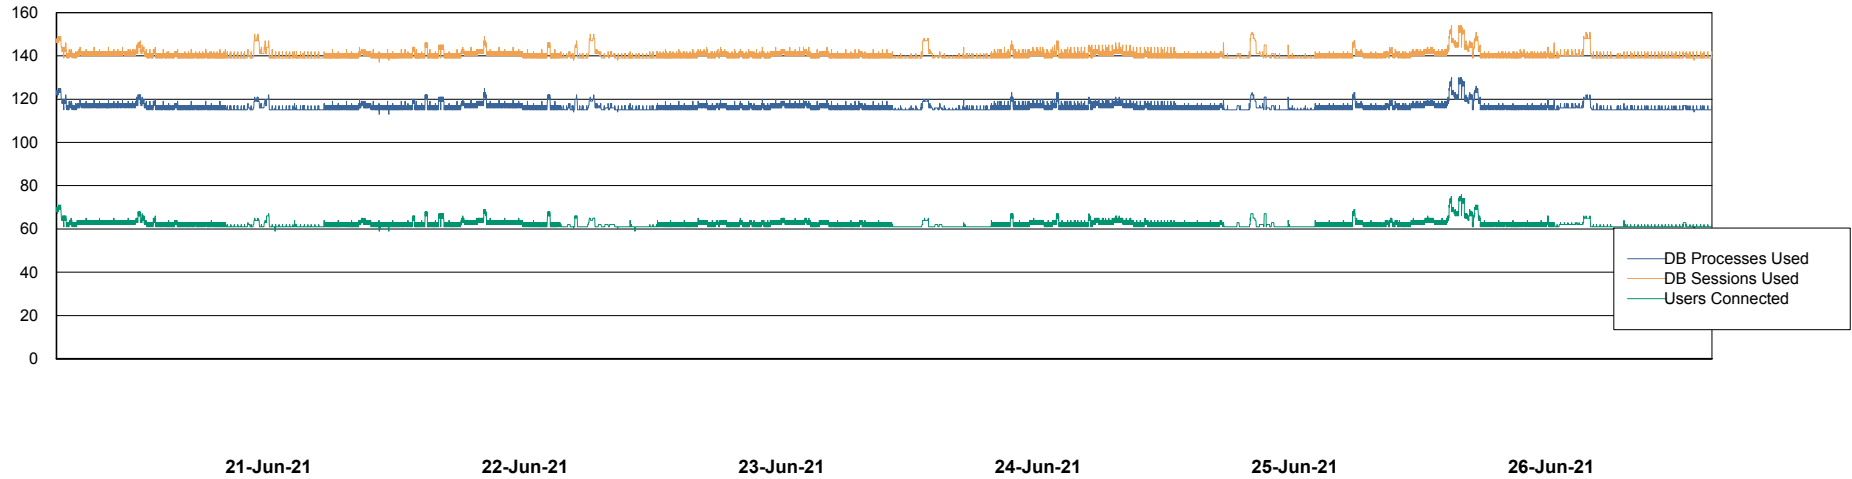

Harddisk Usage CIW_PRD_ORACLE2

	Free disk space on c: (%)	Total disk space on c: (Gb)	Free disk space on d: (%)	Total disk space on d: (Gb)	Free disk space on e: (%)	Total disk space on e: (Gb)
26-Jun-21	92	701	62	700	100	830
25-Jun-21	92	701	61	700	100	830
24-Jun-21	92	701	61	700	100	830
23-Jun-21	92	701	61	700	100	830
22-Jun-21	92	701	62	700	100	830
21-Jun-21	92	701	62	700	100	830
20-Jun-21	92	701	62	700	100	830

Weekly SLA Customer Report

Customer CIW Production
Database ID 45

Database Performance CIWDB_Production

Weekly SLA Customer Report

Customer CIW Production
Database ID 45

Database Performance CIWDB_Standby

Weekly SLA Customer Report