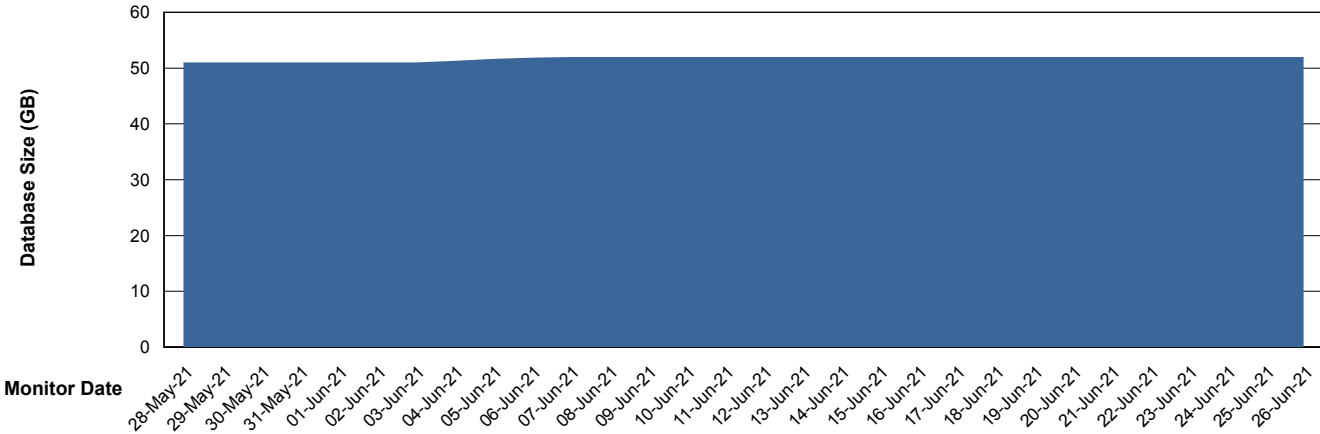

Weekly SLA Customer Report

Customer CIW Production
Database ID 45

Database Performance CIWDB_Production

Weekly SLA Customer Report

Customer CIW Production
Database ID 45

Database Performance CIWDB_Standby

Weekly SLA Customer Report

Customer CIW Production
 Database ID 45

DATABASE SIZE CIWDB_Production

Database growth over last month

Database Tablespace CIWDB_Production

Date	Tablespace Name	Filesize (Gb)	Usedsize (Gb)	Percentage free
26-Jun-21	ABSDATA	51	40	22
	INDX	12	6	50
25-Jun-21	ABSDATA	51	40	22
	INDX	12	6	50
24-Jun-21	ABSDATA	51	40	22
	INDX	12	6	50
23-Jun-21	ABSDATA	51	40	22
	INDX	12	6	50
22-Jun-21	ABSDATA	51	40	22
	INDX	12	6	50
21-Jun-21	ABSDATA	51	40	22
	INDX	12	6	50
20-Jun-21	ABSDATA	51	40	22
	INDX	12	6	50