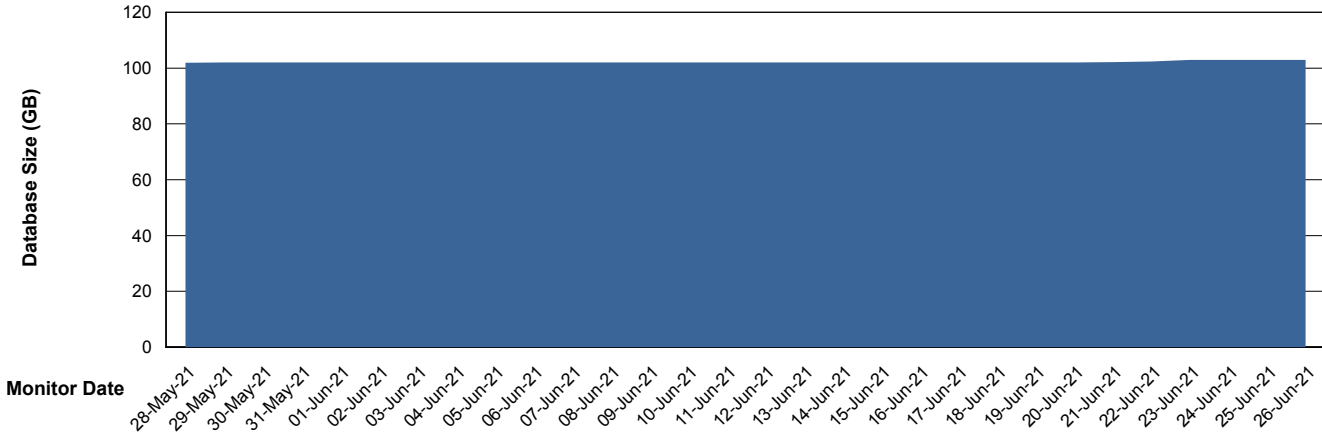

Database growth over last month

Database Tablespace BOHABS01_DB_Primary

Date	Tablespace Name	Filesize (Gb)	Usedsize (Gb)	Percentage free
26-Jun-21	ABSDATA	48	34	29
	INDX	80	67	16
25-Jun-21	ABSDATA	48	34	29
	INDX	80	67	16
24-Jun-21	ABSDATA	48	34	29
	INDX	80	67	16
23-Jun-21	ABSDATA	48	34	29
	INDX	80	67	16
22-Jun-21	ABSDATA	48	34	29
	INDX	80	67	16
21-Jun-21	ABSDATA	48	34	29
	INDX	80	67	16
20-Jun-21	ABSDATA	48	34	29
	INDX	80	66	18