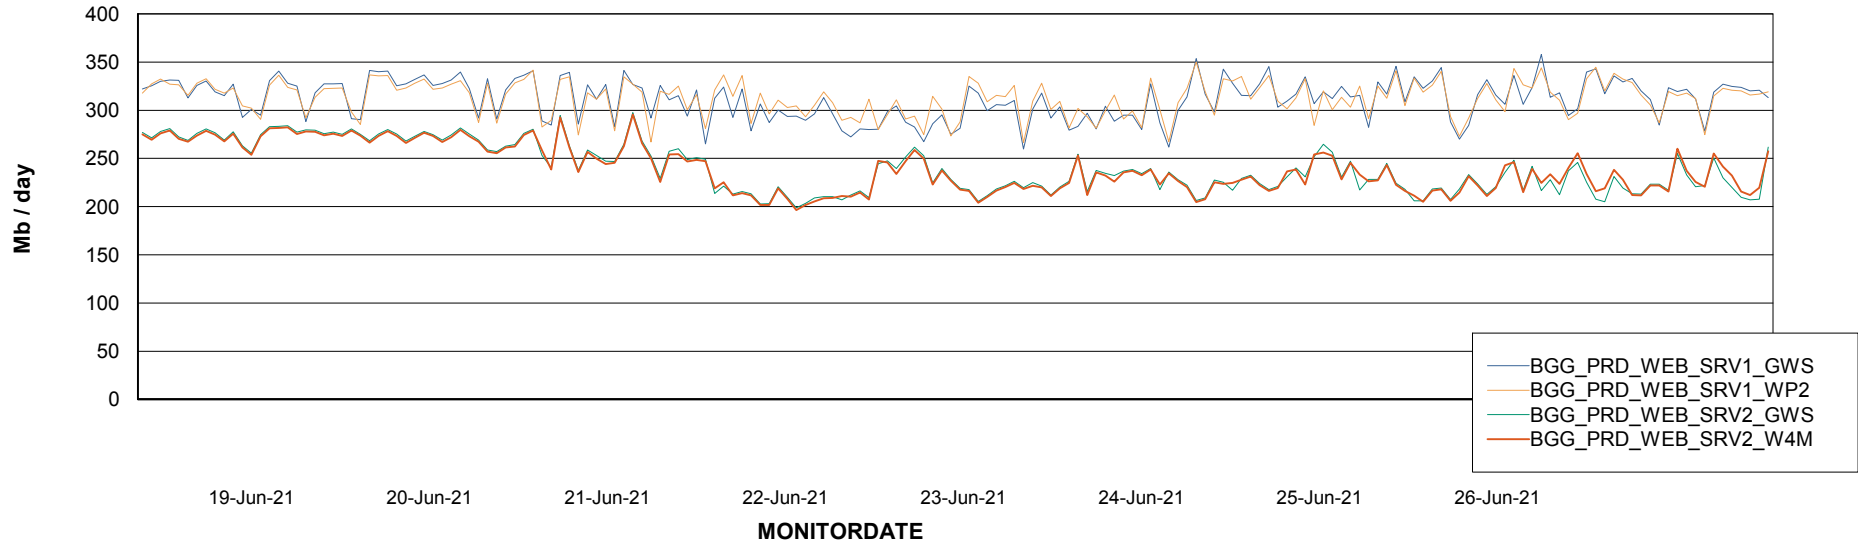

ABSSolute Web Component Services

Avg memory used per ABS Web component