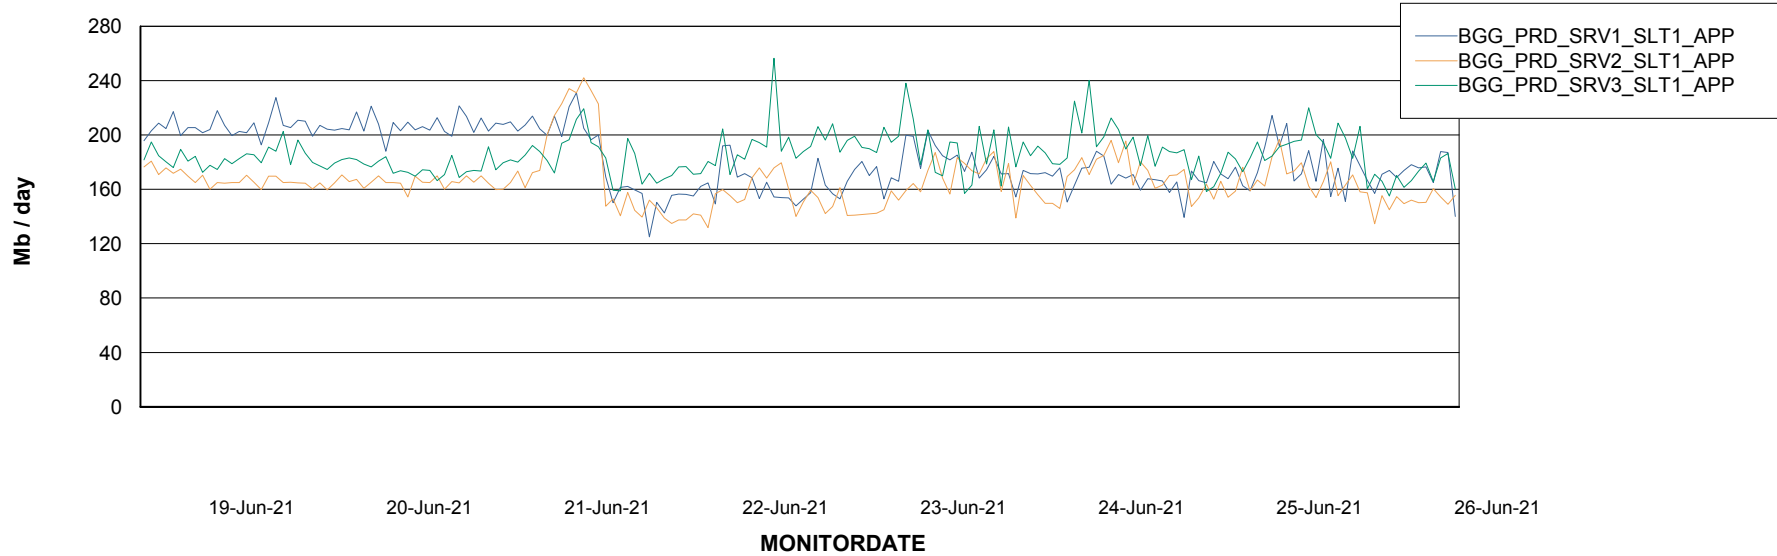

ABSSolute Application Server Services

Avg memory used per ABS Server Service