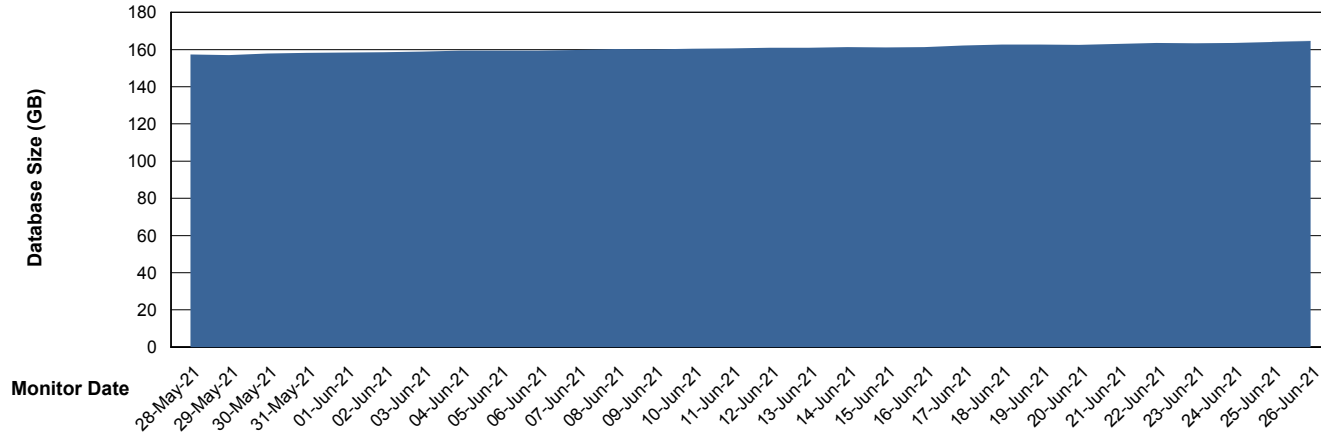

DATABASE SIZE BGGDB_BI

Database growth over last month