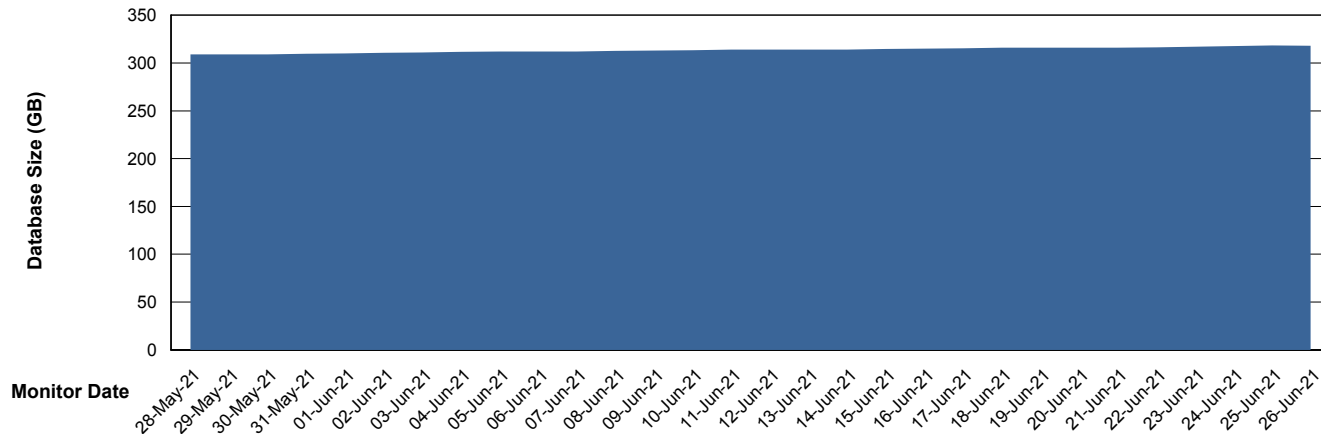

# Weekly SLA Customer Report

Customer BGG\_Production  
Database ID 58

DATABASE SIZE BGGDB\_BI

### Database growth over last month

DATABASE SIZE BGGDB\_Production

### Database growth over last month