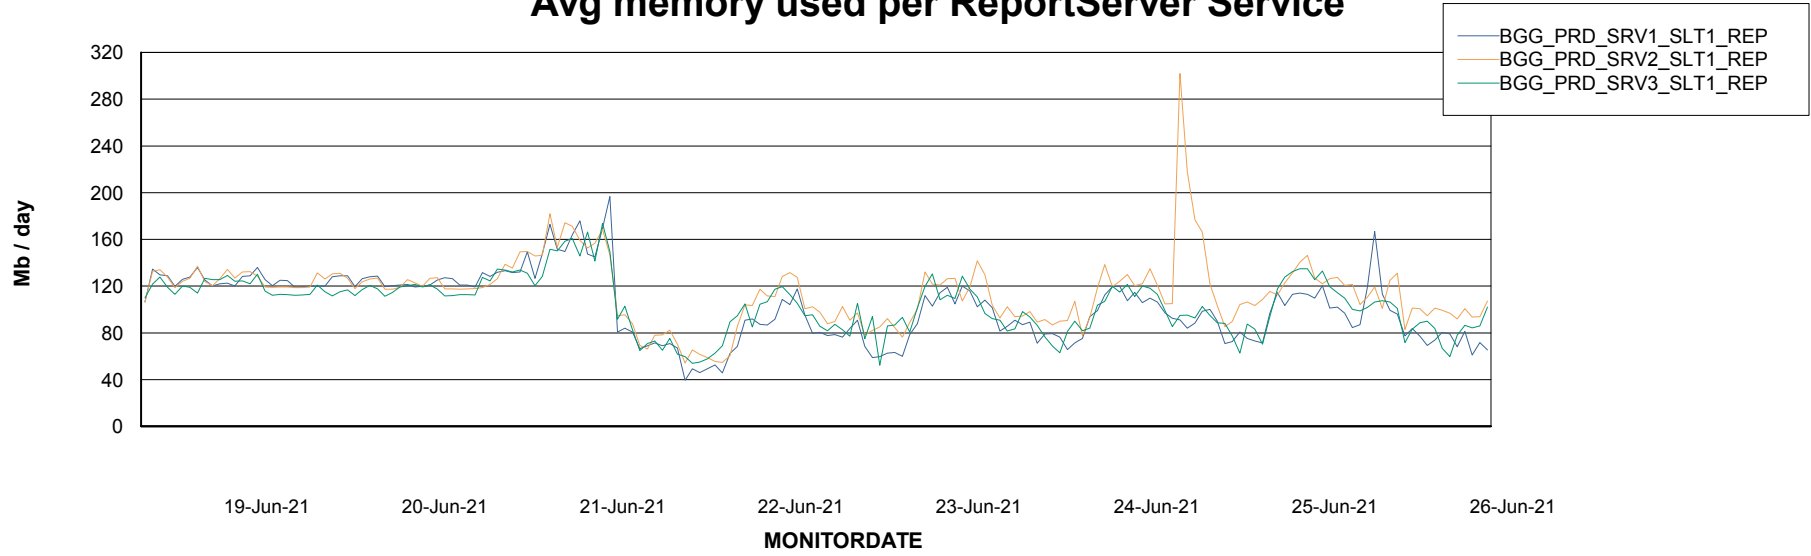

ABSSolute Application ReportServer Services

Avg memory used per ReportServer Service