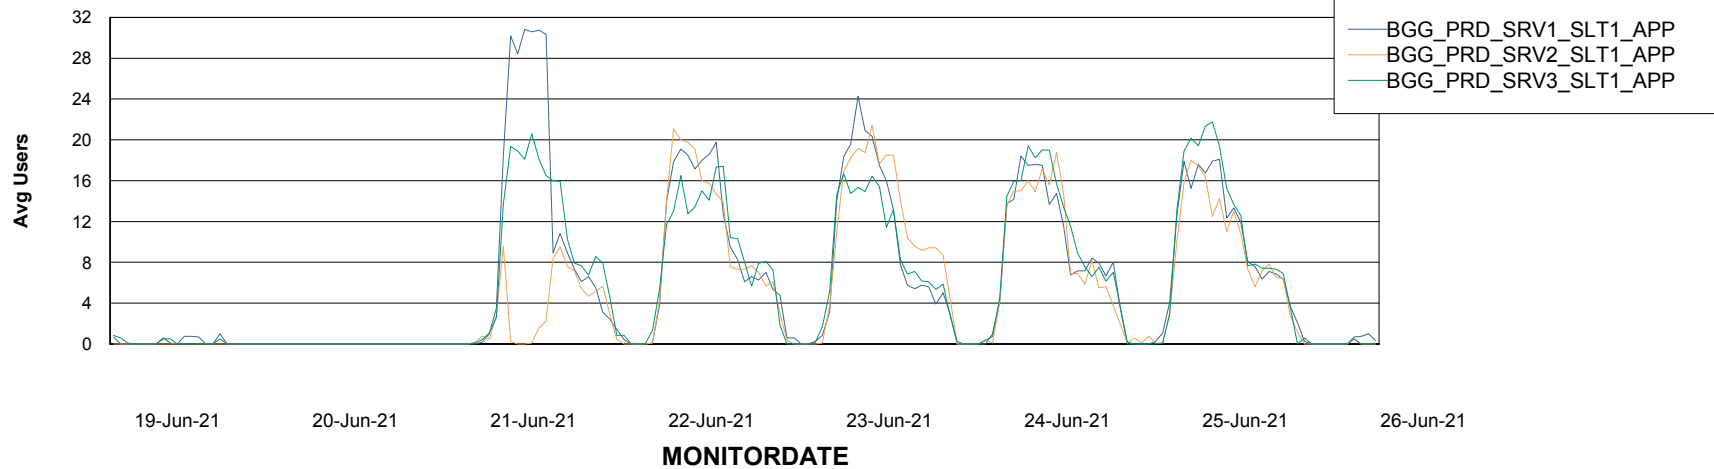

Avg users per day per ABS server