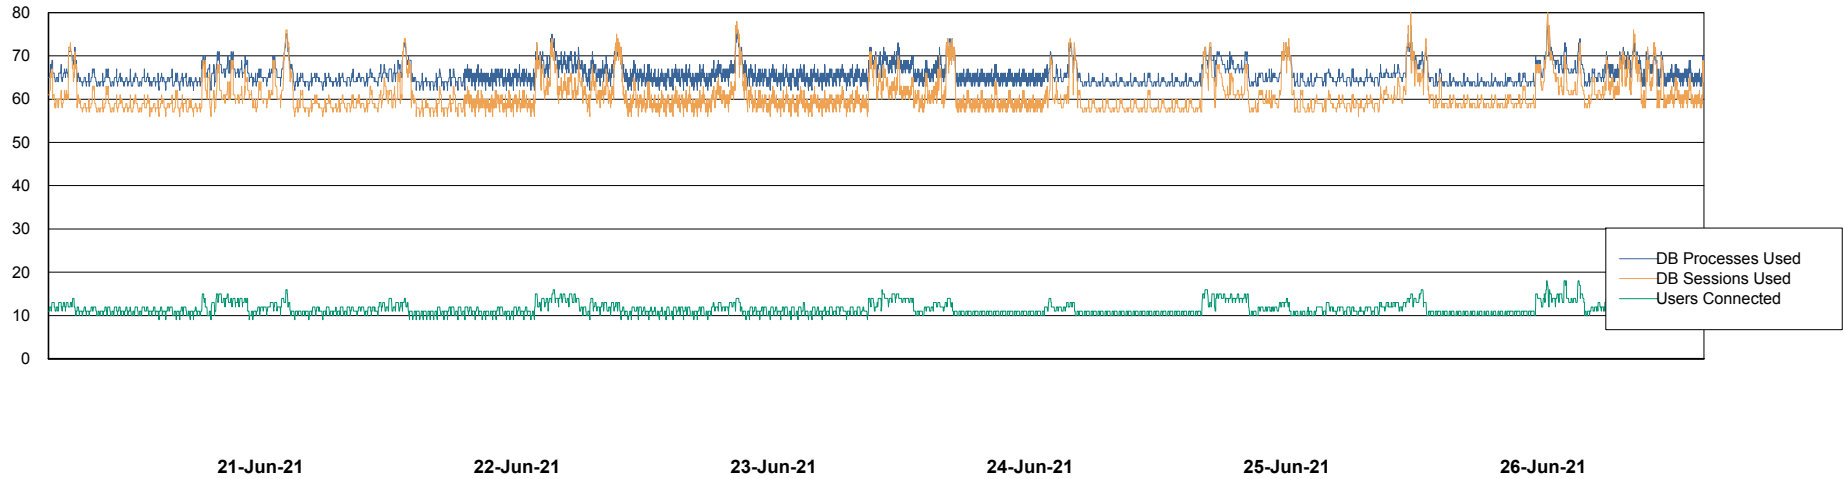

Database Performance BGGDB_BI