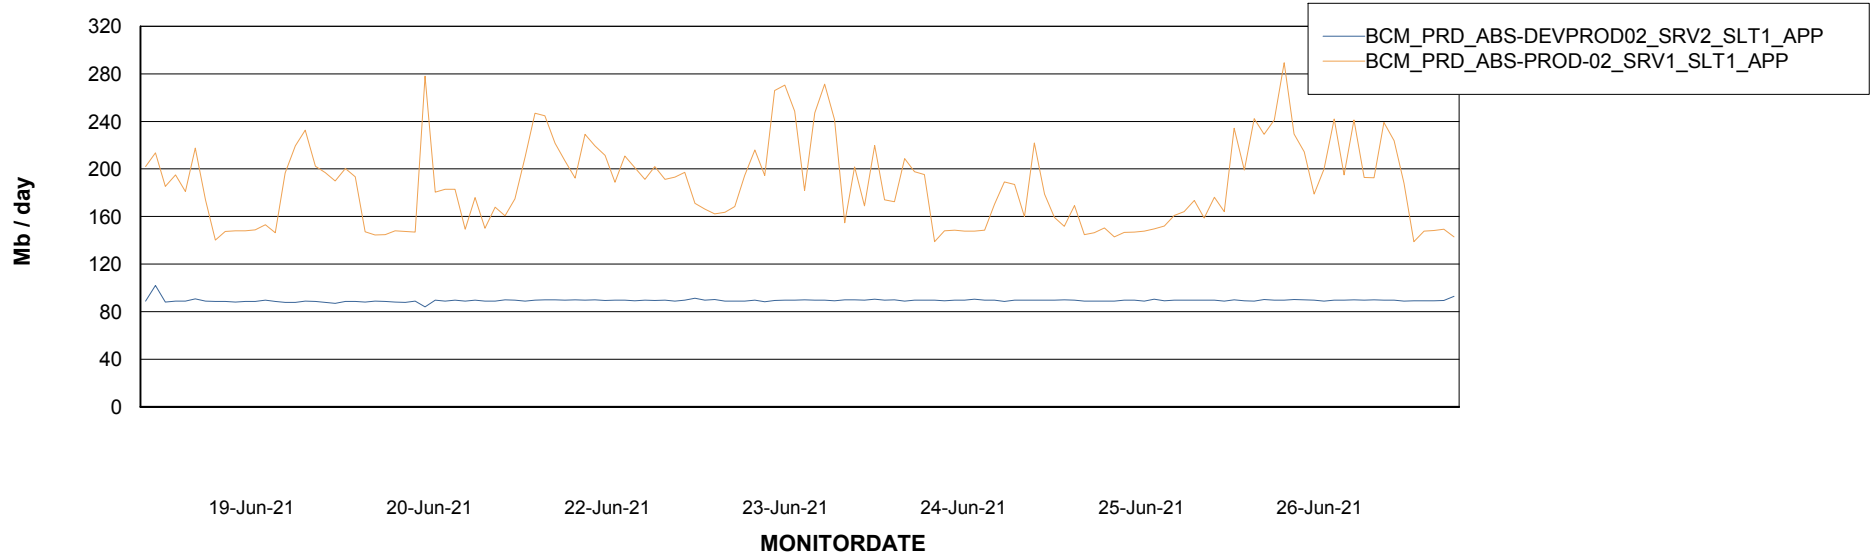

Weekly SLA Customer Report

Customer BCM_Production
 Database ID 81

DATABASE SIZE BCMDB_ABS1 Production Database

Database growth over last month

Database Tablespace BCMDB_ABS1 Production Database

Date	Tablespace Name	Filesize (Gb)	Usedsize (Gb)	Percentage free
26-Jun-21	ABSDATA	6	4	22
	INDX	10	8	15
25-Jun-21	ABSDATA	6	4	22
	INDX	10	8	15
24-Jun-21	ABSDATA	6	4	22
	INDX	10	8	15
23-Jun-21	ABSDATA	6	4	22
	INDX	10	8	15
22-Jun-21	ABSDATA	6	4	22
	INDX	10	8	15
20-Jun-21	ABSDATA	6	4	22
	INDX	10	8	15

Weekly SLA Customer Report

Customer BCM_Production
Database ID 81

ABSolute Application Server Services

Avg memory used per ABS Server Service

Avg users per day per ABS server

Weekly SLA Customer Report

Customer BCM_Production
Database ID 81