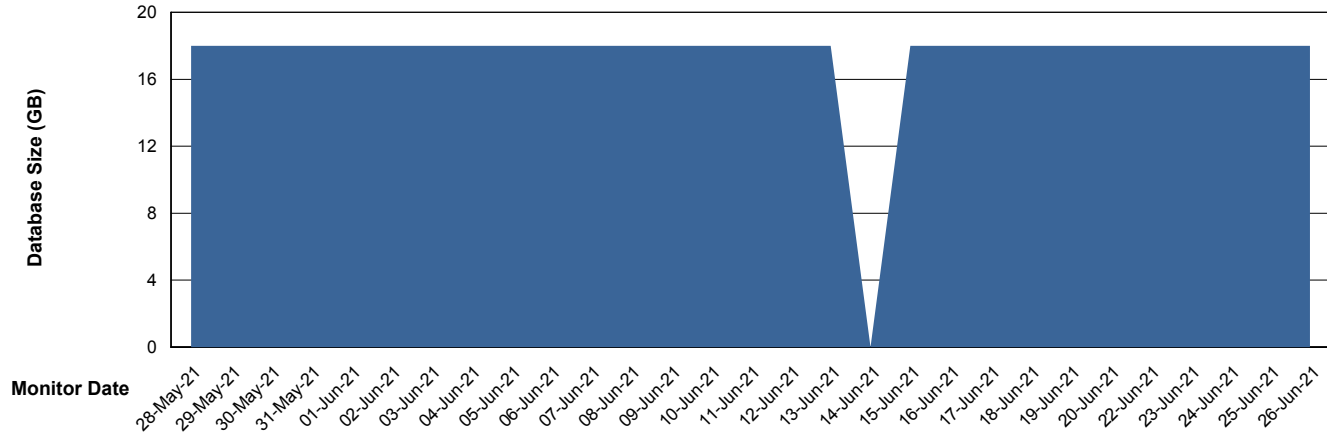

Weekly SLA Customer Report

Customer BCM_Production
Database ID 81

Database Performance BCMDB_ABS1 Production Database

Weekly SLA Customer Report

Customer BCM_Production
Database ID 81

Database Performance BCMDB_ABS1SB Standby Database

Weekly SLA Customer Report

Customer BCM_Production
 Database ID 81

DATABASE SIZE BCMDB_ABS1 Production Database

Database growth over last month

Database Tablespace BCMDB_ABS1 Production Database

Date	Tablespace Name	Filesize (Gb)	Usedsize (Gb)	Percentage free
26-Jun-21	ABSDATA	6	4	22
	INDX	10	8	15
25-Jun-21	ABSDATA	6	4	22
	INDX	10	8	15
24-Jun-21	ABSDATA	6	4	22
	INDX	10	8	15
23-Jun-21	ABSDATA	6	4	22
	INDX	10	8	15
22-Jun-21	ABSDATA	6	4	22
	INDX	10	8	15
20-Jun-21	ABSDATA	6	4	22
	INDX	10	8	15