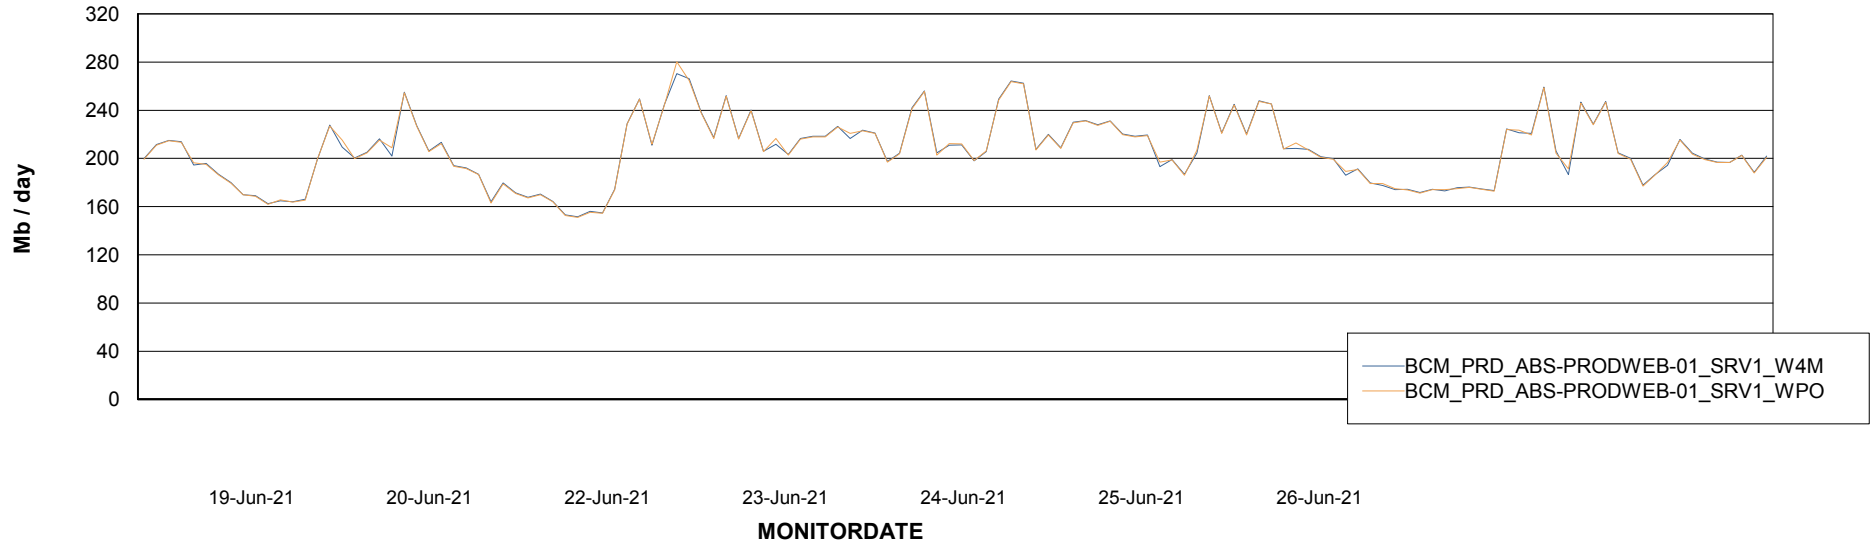

ABSSolute Application ReportServer Services

Avg memory used per ReportServer Service

Weekly SLA Customer Report

Customer BCM_Production
Database ID 81

ABSolute Web Component Services

Avg memory used per ABS Web component