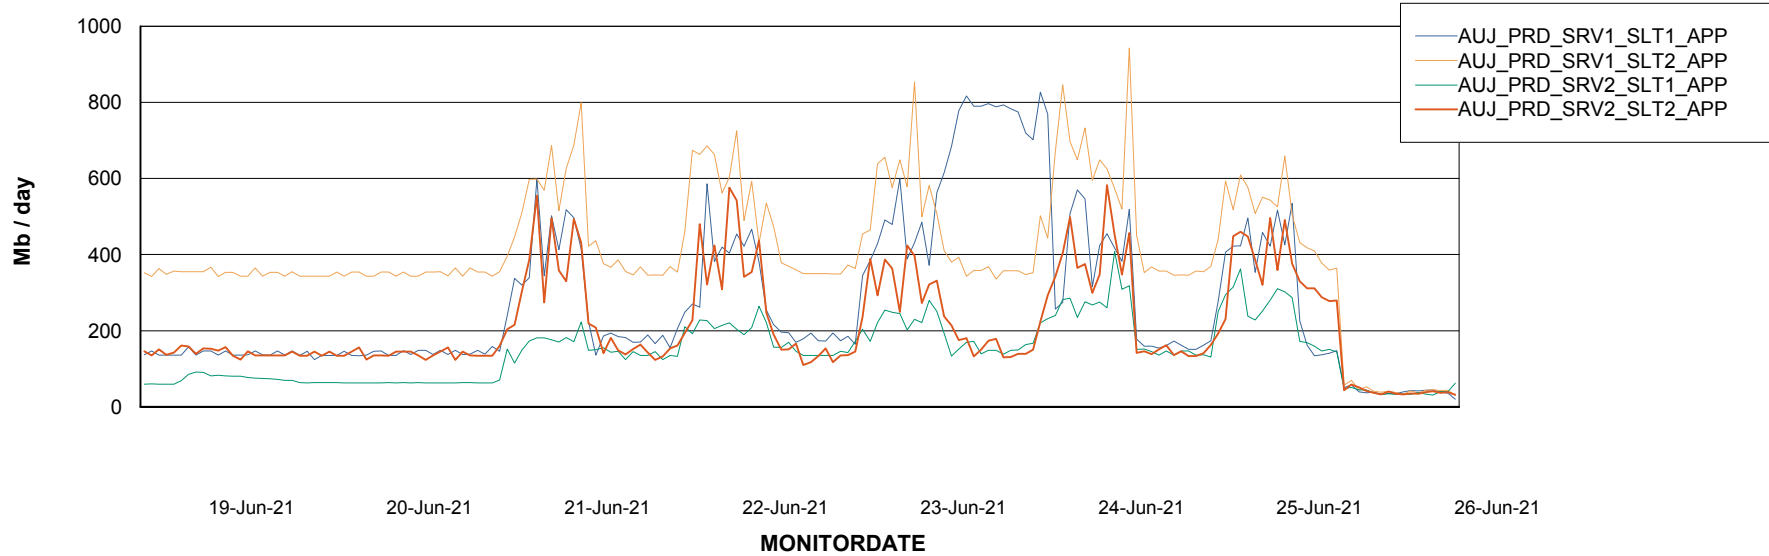

ABSSolute Application Server Services

Avg memory used per ABS Server Service