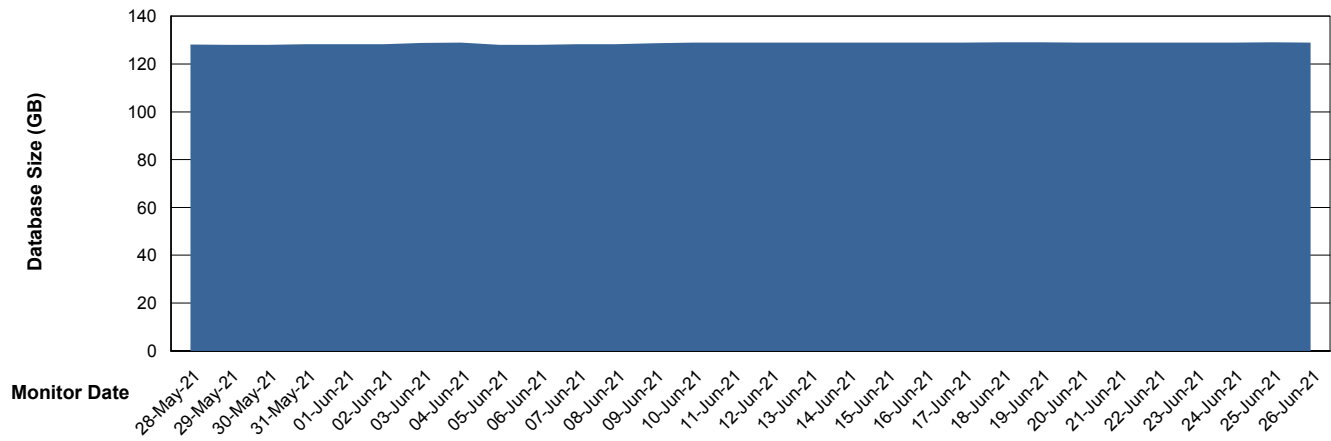

Weekly SLA Customer Report

Customer AUJ_Production
Database ID 41

Database Performance AUJ_DB6_Standby2

Weekly SLA Customer Report

Customer AUJ_Production
Database ID 41

Database Performance AUJDB_BI

Weekly SLA Customer Report

Customer AUJ_Production
Database ID 41

Database Performance AUJDB_BI_TS1

Weekly SLA Customer Report

Customer AUJ_Production
Database ID 41

DATABASE SIZE AUJ_DB4_Primary

Database growth over last month

DATABASE SIZE AUJDB_BI

Database growth over last month

Weekly SLA Customer Report

Customer AUJ_Production
Database ID 41

DATABASE SIZE AUJDB_BI_TS1

Database growth over last month

Weekly SLA Customer Report

Customer AUJ_Production
 Database ID 41