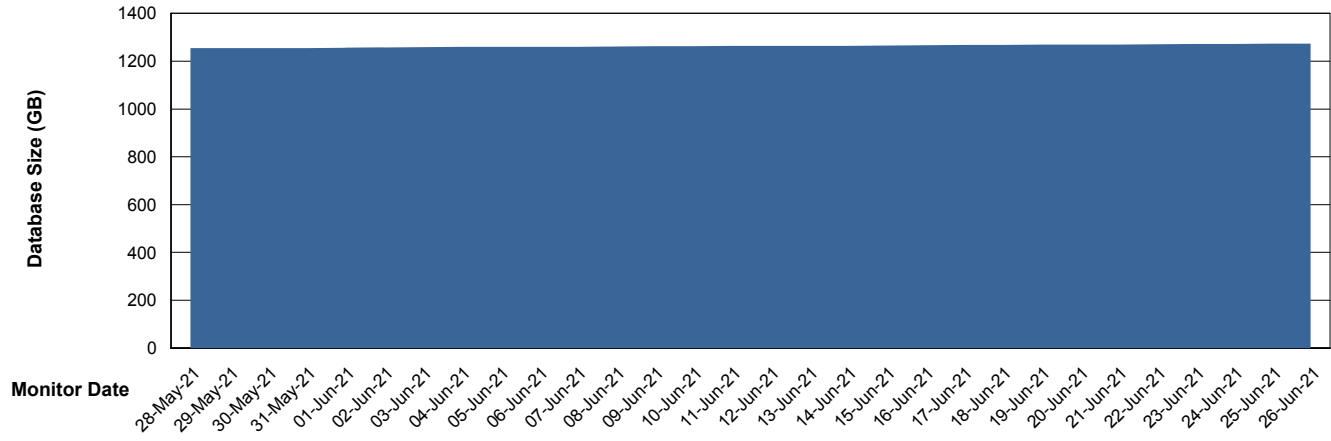

Weekly SLA Customer Report

Customer AUJ_Production
Database ID 41

Database Performance AUJ_DB6_Standby2

Weekly SLA Customer Report

Customer AUJ_Production
Database ID 41

Database Performance AUJDB_BI

Weekly SLA Customer Report

Customer AUJ_Production
Database ID 41

Database Performance AUJDB_BI_TS1

Weekly SLA Customer Report

Customer AUJ_Production
Database ID 41

DATABASE SIZE AUJ_DB4_Primary

Database growth over last month

DATABASE SIZE AUJDB_BI

Database growth over last month

Weekly SLA Customer Report

Customer AUJ_Production
Database ID 41

DATABASE SIZE AUJDB_BI_TS1

Database growth over last month

Weekly SLA Customer Report

Customer AUJ_Production
 Database ID 41