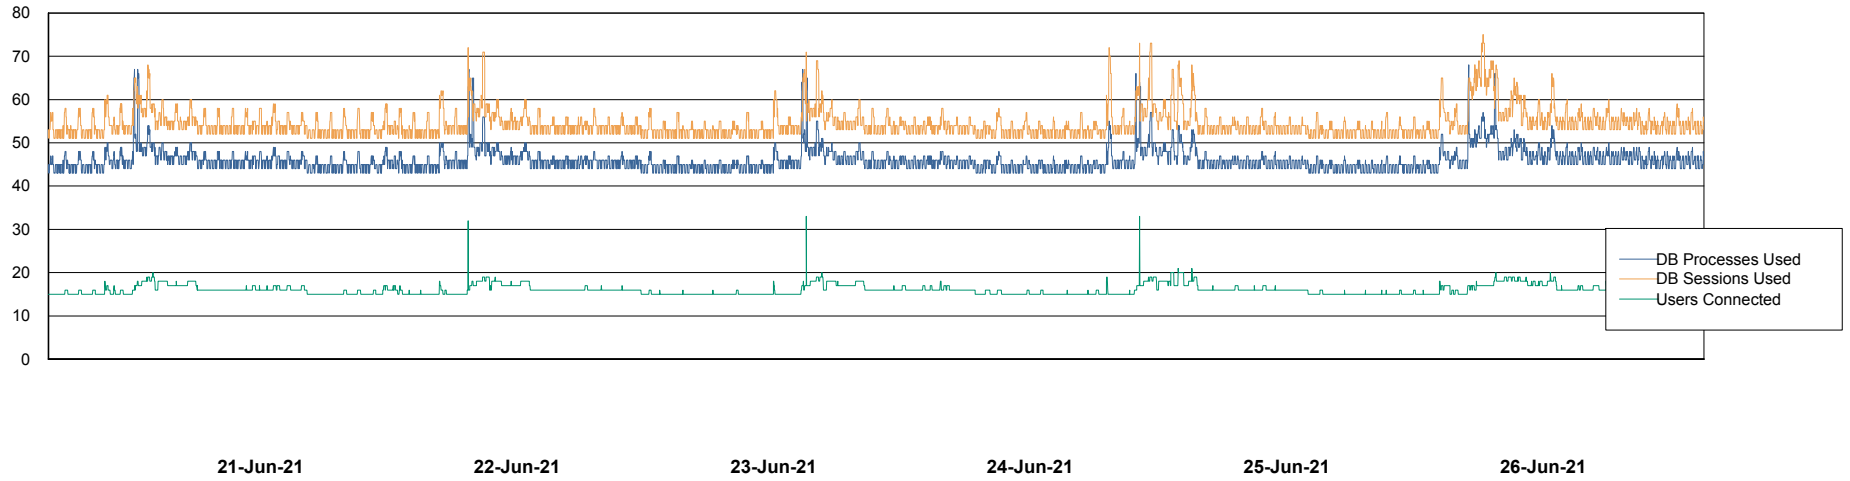

Weekly SLA Customer Report

Customer AUJ_Production
Database ID 41

Database Performance AUJ_DB6_Standby2

Weekly SLA Customer Report

Customer AUJ_Production
Database ID 41

Database Performance AUJDB_BI

Weekly SLA Customer Report