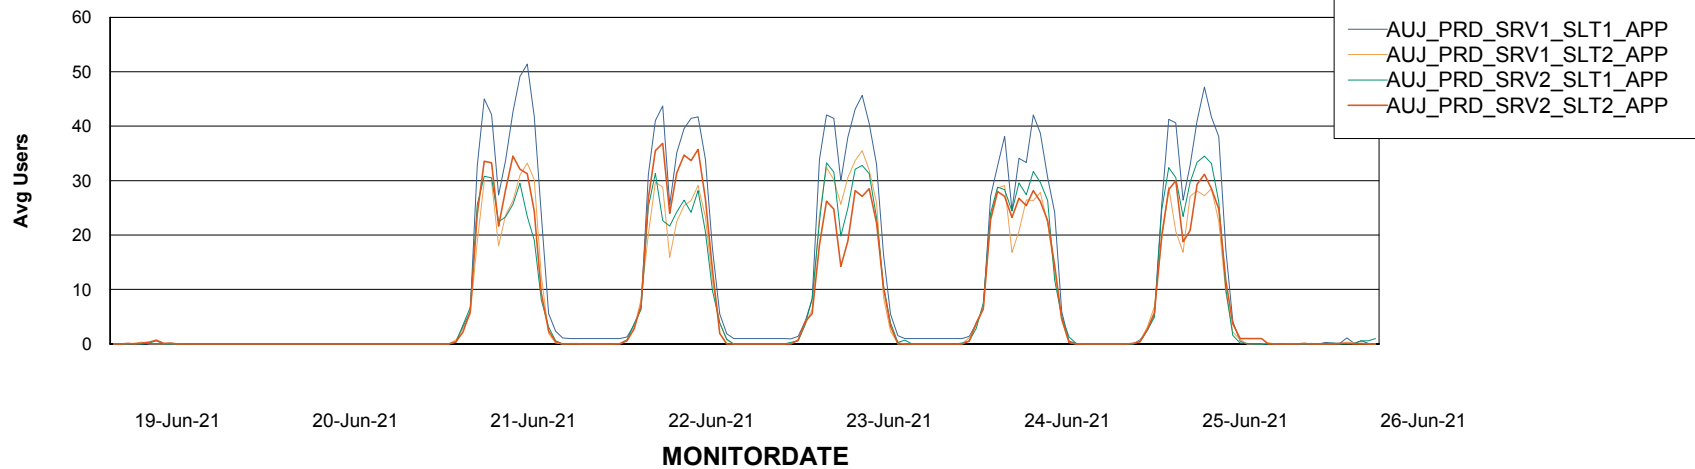

Avg users per day per ABS server