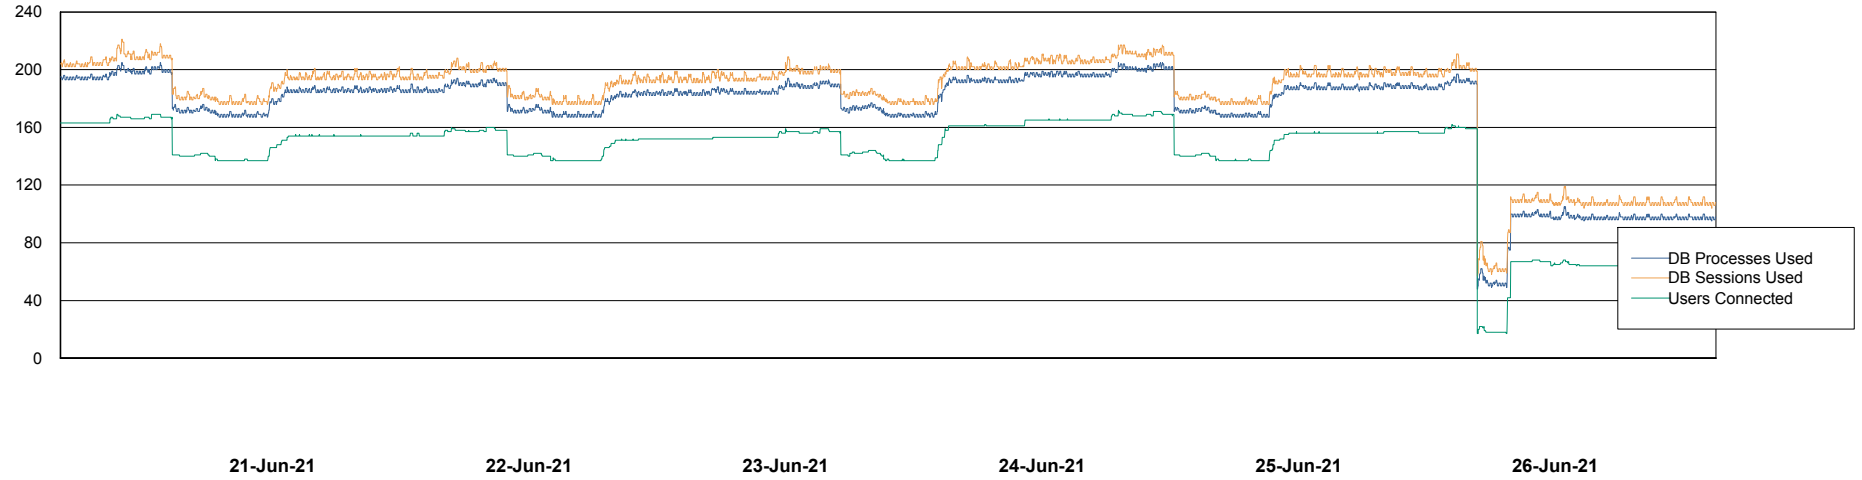

Weekly SLA Customer Report

Customer AUJ_Production
Database ID 41

Harddisk Usage AUJ_PRD_ORACLE_BI1

	Free disk space on / (%)	Total disk space on / (Gb)	Used disk space on / (Gb)
26-Jun-21	22	526	388
25-Jun-21	23	526	386
24-Jun-21	22	526	388
23-Jun-21	22	526	391
22-Jun-21	22	526	390
21-Jun-21	22	526	389
20-Jun-21	22	526	391

Weekly SLA Customer Report

Customer AUJ_Production
Database ID 41

Database Performance AUJ_DB4_Primary

Weekly SLA Customer Report

Customer AUJ_Production
Database ID 41

Database Performance AUJ_DB5_Standby