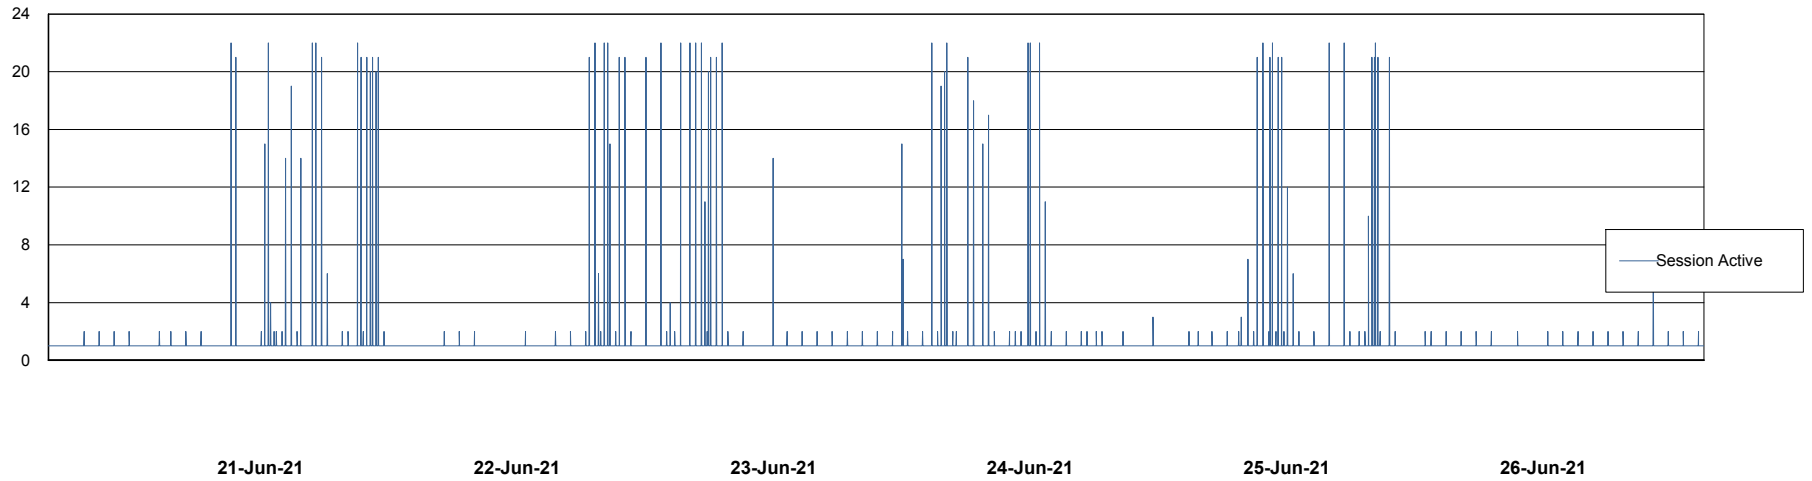

Weekly SLA Customer Report

Customer AUJ_Production
Database ID 41

Database Performance AUJ_DB4_Primary

Weekly SLA Customer Report

Customer AUJ_Production
Database ID 41

Database Performance AUJ_DB5_Standby

Weekly SLA Customer Report

Customer AUJ_Production
Database ID 41

Database Performance AUJ_DB6_Standby2

Weekly SLA Customer Report

Customer AUJ_Production
Database ID 41

Database Performance AUJDB_BI

Weekly SLA Customer Report