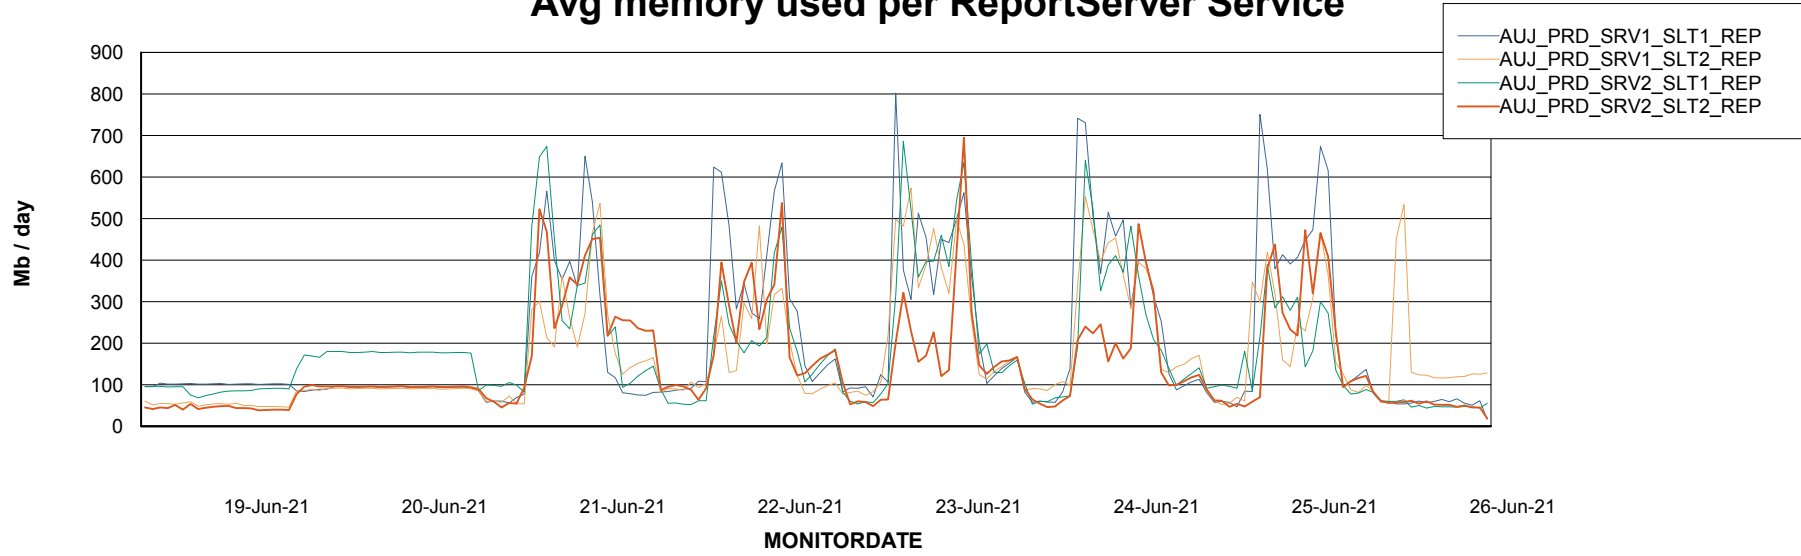

Avg memory used per ABS Server Service

Avg users per day per ABS server

Weekly SLA Customer Report

Customer AUJ_Production
Database ID 41

ABSSolute Application ReportServer Services

Avg memory used per ReportServer Service