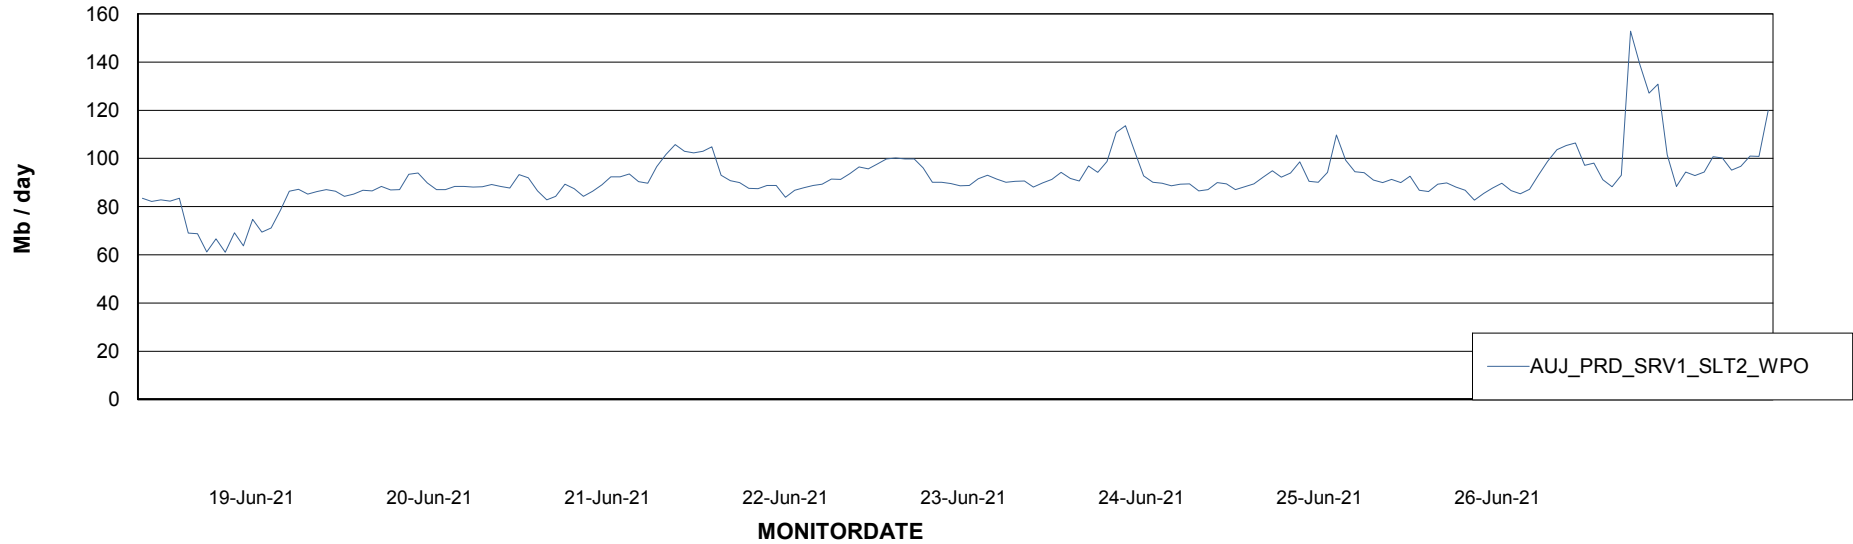

ABSSolute Web Component Services

Avg memory used per ABS Web component