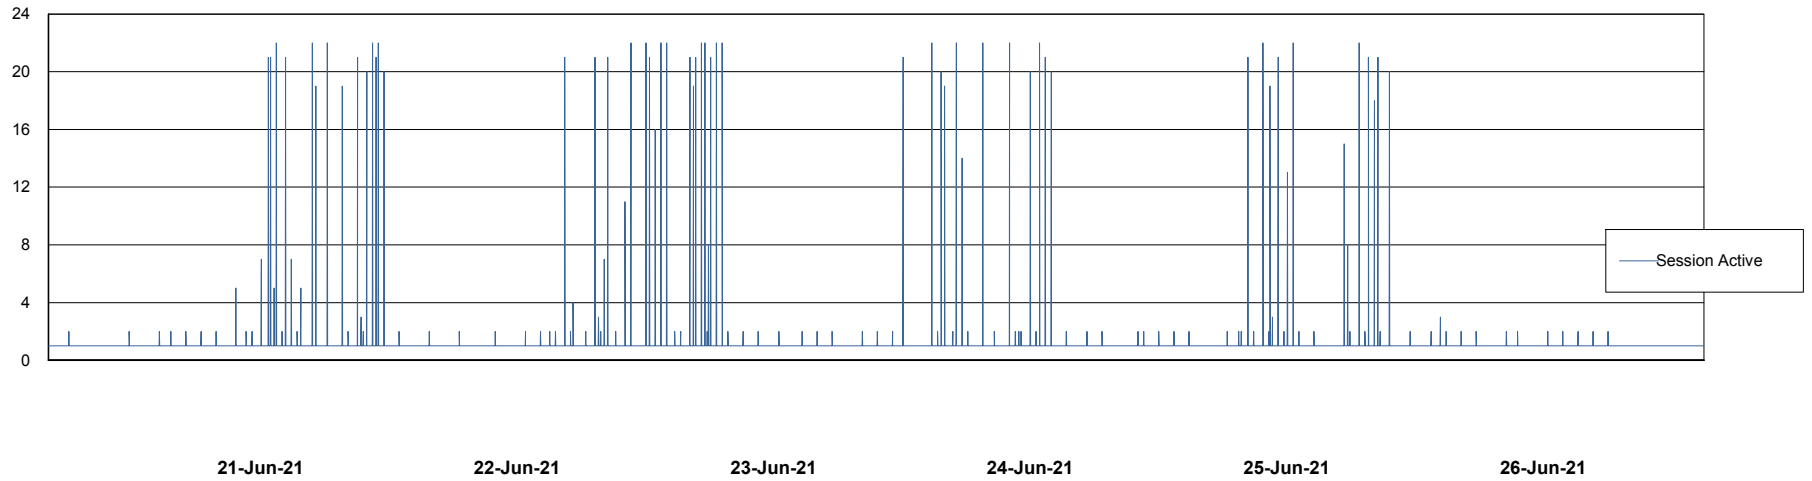

Weekly SLA Customer Report

Customer AUJ_Production
Database ID 41

Database Performance AUJ_DB4_Primary

Weekly SLA Customer Report

Customer AUJ_Production
Database ID 41

Database Performance AUJ_DB5_Standby

Weekly SLA Customer Report

Customer AUJ_Production
Database ID 41

Database Performance AUJ_DB6_Standby2

Weekly SLA Customer Report

Customer AUJ_Production
Database ID 41

Database Performance AUJDB_BI

Weekly SLA Customer Report