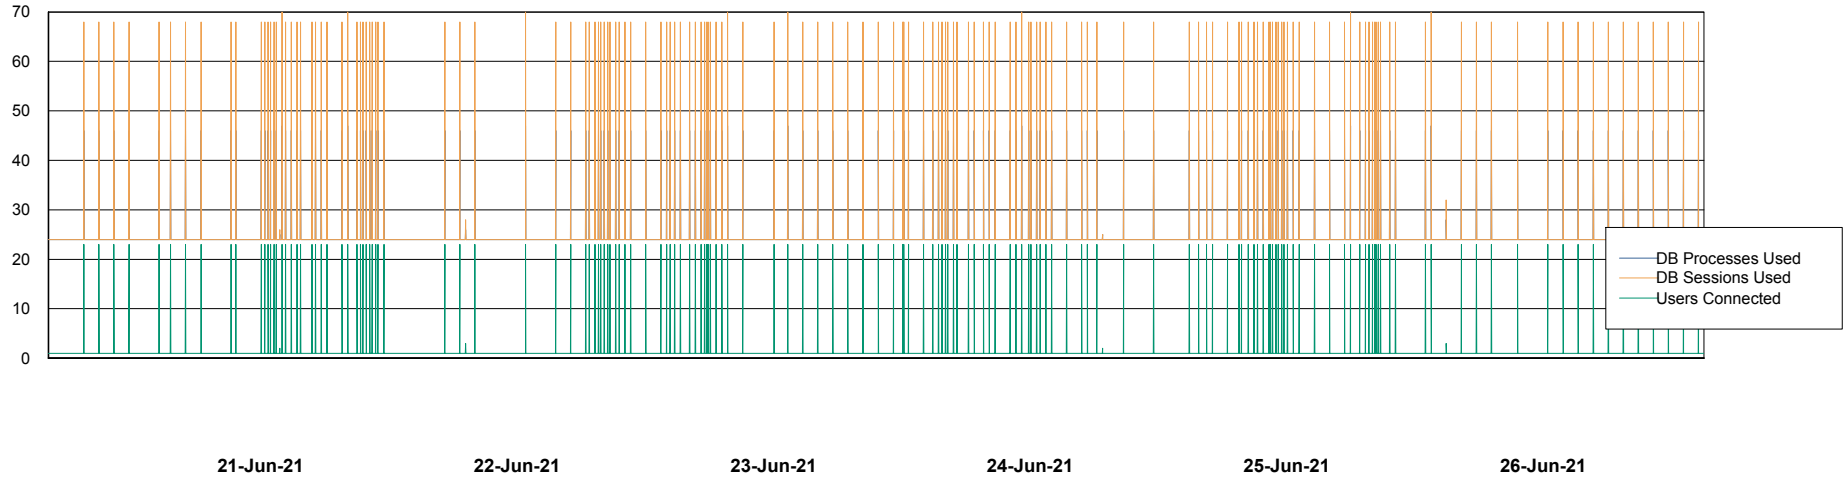

Weekly SLA Customer Report

Customer AUJ_Production
Database ID 41

Database Performance AUJ_DB4_Primary

Weekly SLA Customer Report

Customer AUJ_Production
Database ID 41

Database Performance AUJ_DB5_Standby

Weekly SLA Customer Report

Customer AUJ_Production
Database ID 41

Database Performance AUJ_DB6_Standby2

Weekly SLA Customer Report

Customer AUJ_Production
Database ID 41

Database Performance AUJDB_BI

Weekly SLA Customer Report