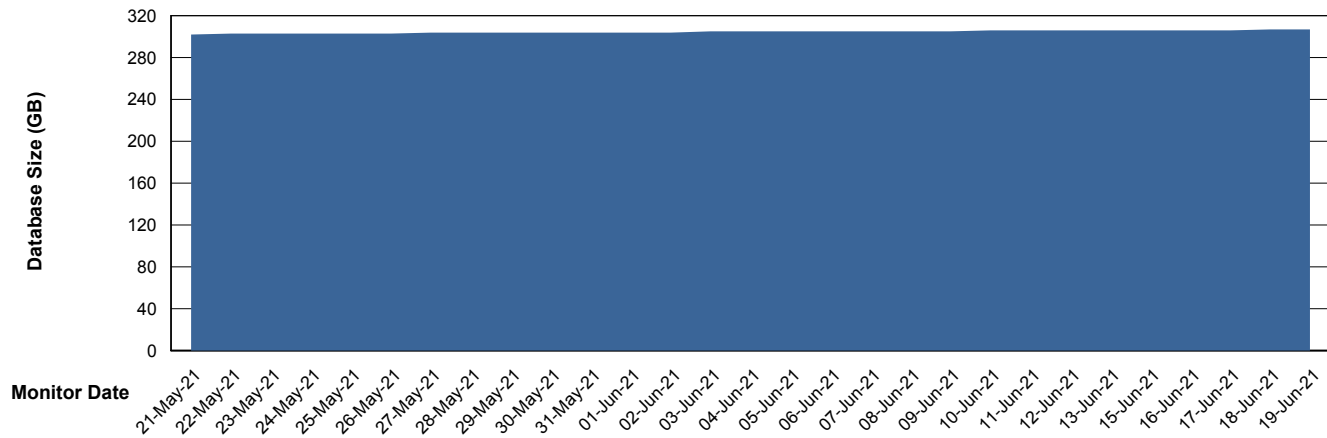

Weekly SLA Customer Report

Customer VOS_Production
 Database ID 68

Harddisk Usage VOS_PRD_ABSWEB2

	Free disk space on / (%)	Total disk space on / (Gb)	Used disk space on / (Gb)	Free disk space on /boot (%)	Total disk space on /boot (Gb)	Used disk space on /boot (Gb)
19-Jun-21	65	50	18	76	1	0
18-Jun-21	65	50	18	76	1	0
17-Jun-21	65	50	18	76	1	0
16-Jun-21	65	50	18	76	1	0
15-Jun-21	65	50	18	76	1	0
14-Jun-21	0	0	18	76	0	0
13-Jun-21	65	50	18	76	1	0

Database Performance VOSDB_Standby

Weekly SLA Customer Report

Customer VOS_Production
Database ID 68

DATABASE SIZE VOSDB_BI

Database growth over last month

DATABASE SIZE VOSDB_Production

Database growth over last month

Weekly SLA Customer Report

Customer VOS_Production
 Database ID 68

Database Tablespace VOSDB_BI

Date	Tablespace Name	Filesize (Gb)	Usedsize (Gb)	Percentage free
19-Jun-21	ABSDATA	100	50	50
	INDX	96	71	26
18-Jun-21	ABSDATA	100	49	51
	INDX	96	71	26
17-Jun-21	ABSDATA	100	49	51
	INDX	96	71	26
16-Jun-21	ABSDATA	100	49	51
	INDX	96	71	26
15-Jun-21	ABSDATA	100	49	51
	INDX	96	71	26
13-Jun-21	ABSDATA	100	49	51
	INDX	96	71	26