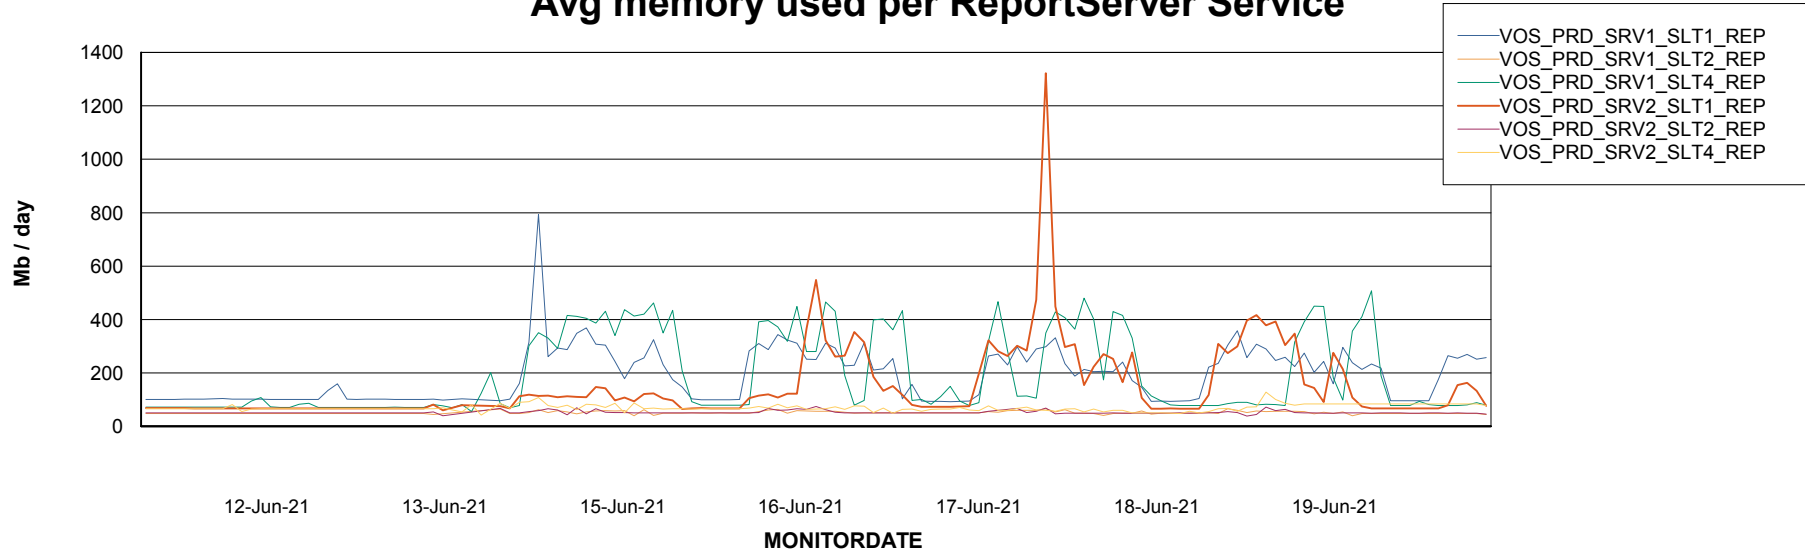

ABSSolute Application ReportServer Services

Avg memory used per ReportServer Service