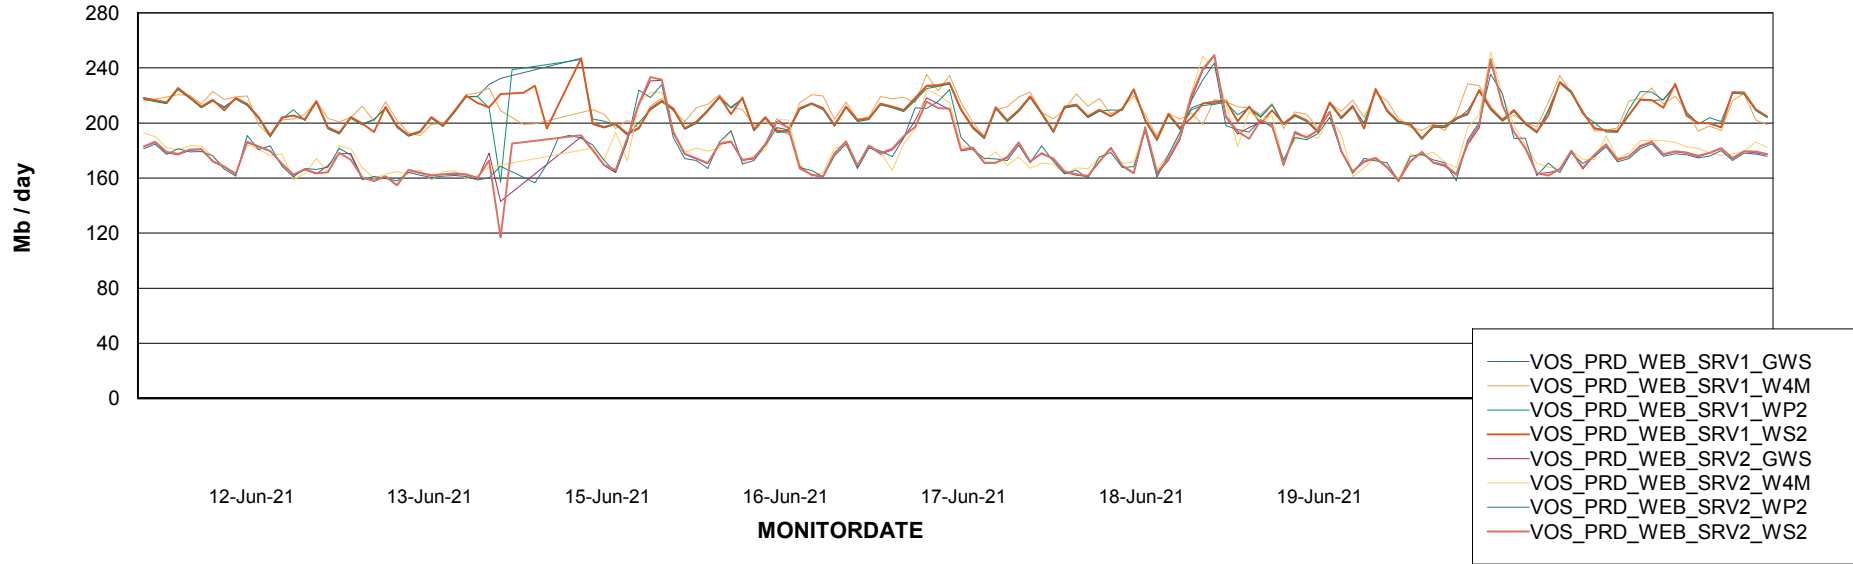

ABSSolute Application ReportServer Services

Avg memory used per ReportServer Service

Weekly SLA Customer Report

Customer VOS_Production
Database ID 68

ABSSolute Web Component Services

Avg memory used per ABS Web component