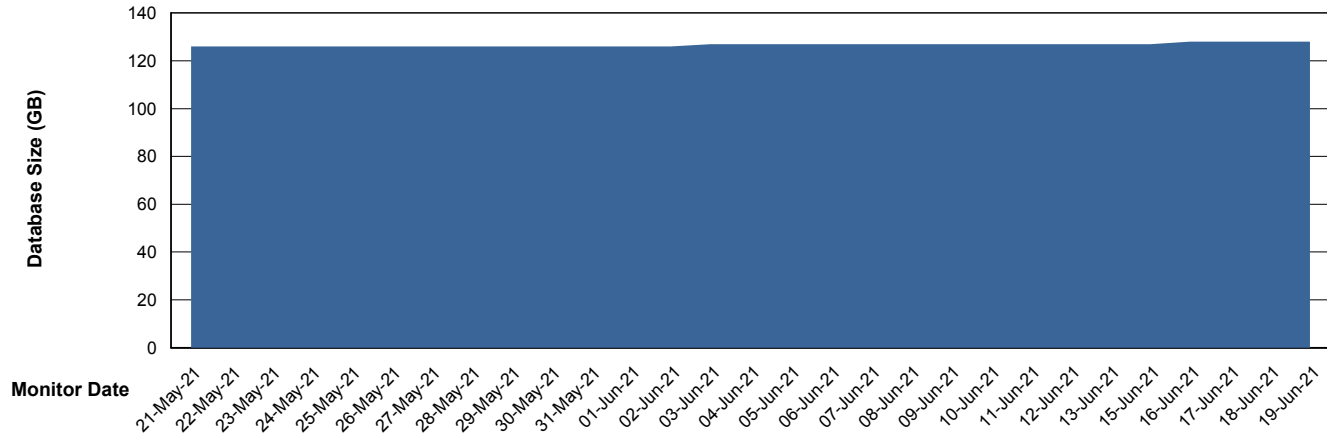

Weekly SLA Customer Report

Customer VOS_Production
 Database ID 68

Harddisk Usage VOS_PRD_ABSWEB2

	Free disk space on / (%)	Total disk space on / (Gb)	Used disk space on / (Gb)	Free disk space on /boot (%)	Total disk space on /boot (Gb)	Used disk space on /boot (Gb)
19-Jun-21	65	50	18	76	1	0
18-Jun-21	65	50	18	76	1	0
17-Jun-21	65	50	18	76	1	0
16-Jun-21	65	50	18	76	1	0
15-Jun-21	65	50	18	76	1	0
14-Jun-21	0	0	18	76	0	0
13-Jun-21	65	50	18	76	1	0

Database Performance VOSDB_Standby

Weekly SLA Customer Report

Customer VOS_Production
Database ID 68

DATABASE SIZE VOSDB_BI

Database growth over last month

DATABASE SIZE VOSDB_Production

Database growth over last month

Weekly SLA Customer Report

Customer VOS_Production
 Database ID 68

Database Tablespace VOSDB_BI

Date	Tablespace Name	Filesize (Gb)	Usedsize (Gb)	Percentage free
19-Jun-21	ABSDATA	100	50	50
	INDX	96	71	26
18-Jun-21	ABSDATA	100	49	51
	INDX	96	71	26
17-Jun-21	ABSDATA	100	49	51
	INDX	96	71	26
16-Jun-21	ABSDATA	100	49	51
	INDX	96	71	26
15-Jun-21	ABSDATA	100	49	51
	INDX	96	71	26
13-Jun-21	ABSDATA	100	49	51
	INDX	96	71	26