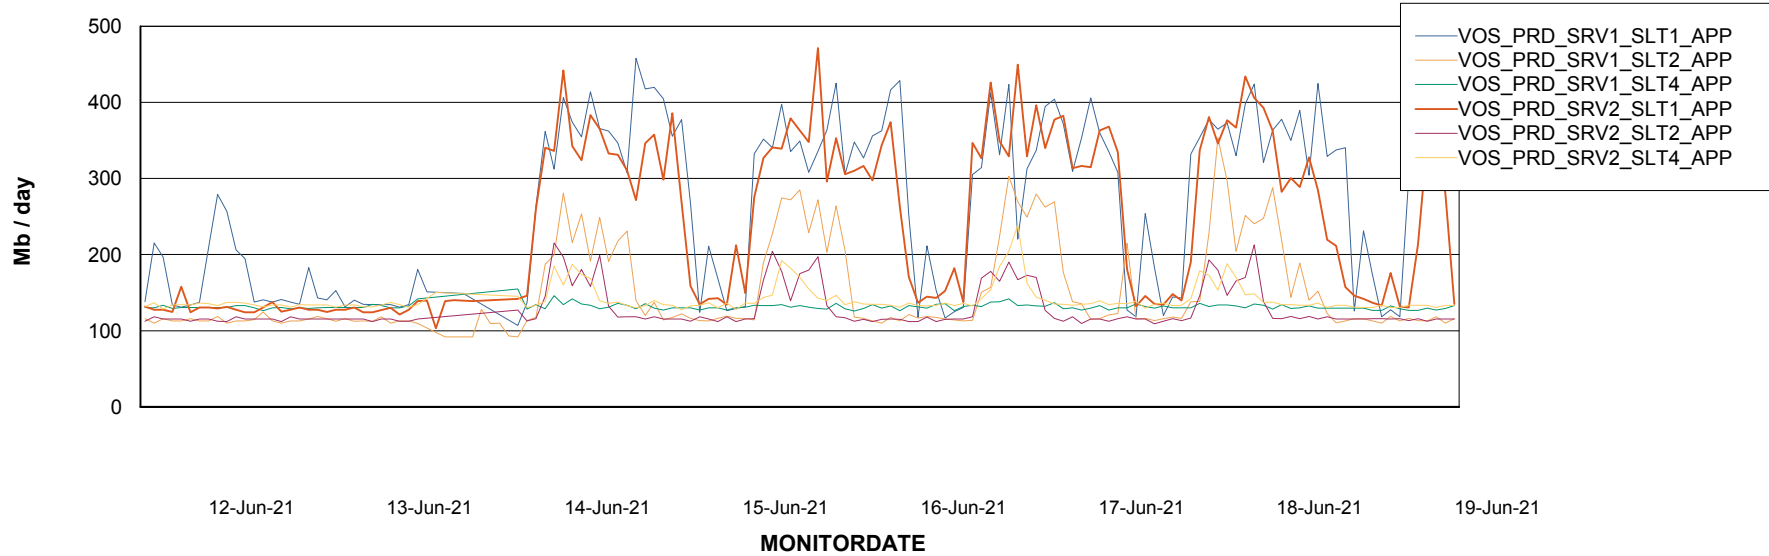

Weekly SLA Customer Report

Customer VOS_Production
 Database ID 68

Database Tablespace VOSDB_BI

Date	Tablespace Name	Filesize (Gb)	Usedsize (Gb)	Percentage free
19-Jun-21	ABSDATA	100	50	50
	INDX	96	71	26
18-Jun-21	ABSDATA	100	49	51
	INDX	96	71	26
17-Jun-21	ABSDATA	100	49	51
	INDX	96	71	26
16-Jun-21	ABSDATA	100	49	51
	INDX	96	71	26
15-Jun-21	ABSDATA	100	49	51
	INDX	96	71	26
13-Jun-21	ABSDATA	100	49	51
	INDX	96	71	26

Weekly SLA Customer Report

Customer VOS_Production
 Database ID 68

Database Tablespace VOSDB_Production

Date	Tablespace Name	Filesize (Gb)	Usedsize (Gb)	Percentage free
19-Jun-21	ABSDATA	109	86	21
	INDX	224	189	16
18-Jun-21	ABSDATA	109	86	21
	INDX	224	189	16
17-Jun-21	ABSDATA	109	86	21
	INDX	224	188	16
16-Jun-21	ABSDATA	109	86	21
	INDX	224	188	16
15-Jun-21	ABSDATA	109	86	21
	INDX	224	188	16
13-Jun-21	ABSDATA	109	86	21
	INDX	224	188	16

Weekly SLA Customer Report

Customer VOS_Production
Database ID 68

ABSSolute Application Server Services

Avg memory used per ABS Server Service

Avg users per day per ABS server

Weekly SLA Customer Report

Customer VOS_Production
Database ID 68