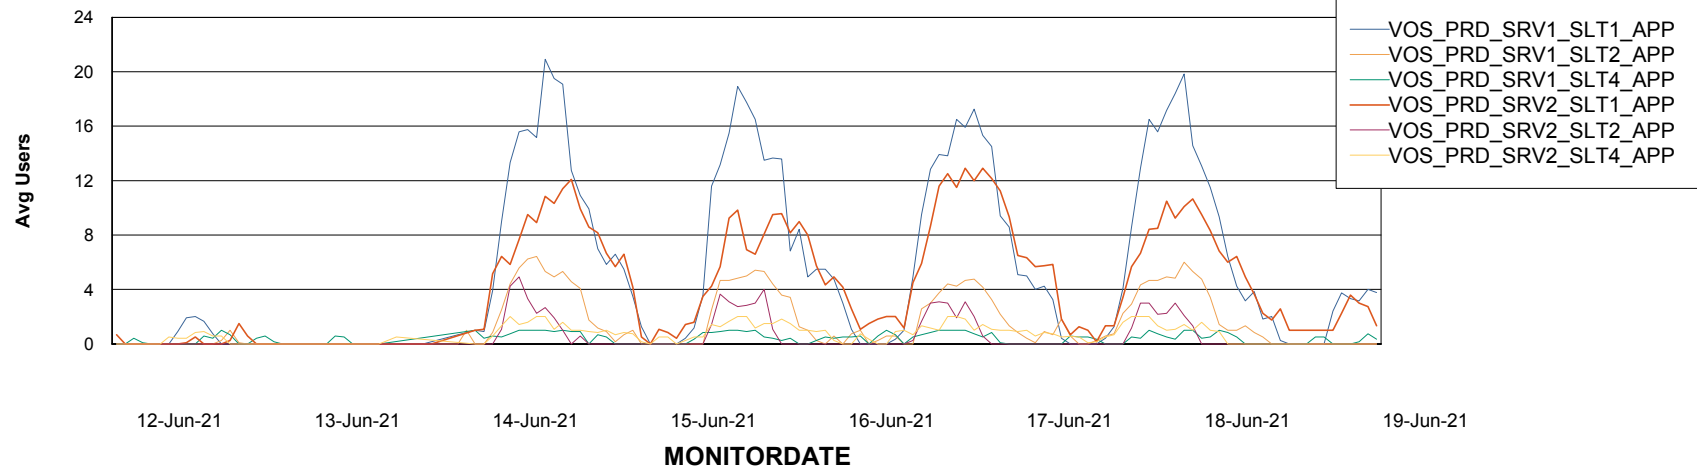

Weekly SLA Customer Report

Customer VOS_Production
Database ID 68

ABSSolute Application Server Services

Avg memory used per ABS Server Service

Avg users per day per ABS server

Weekly SLA Customer Report

Customer VOS_Production
Database ID 68