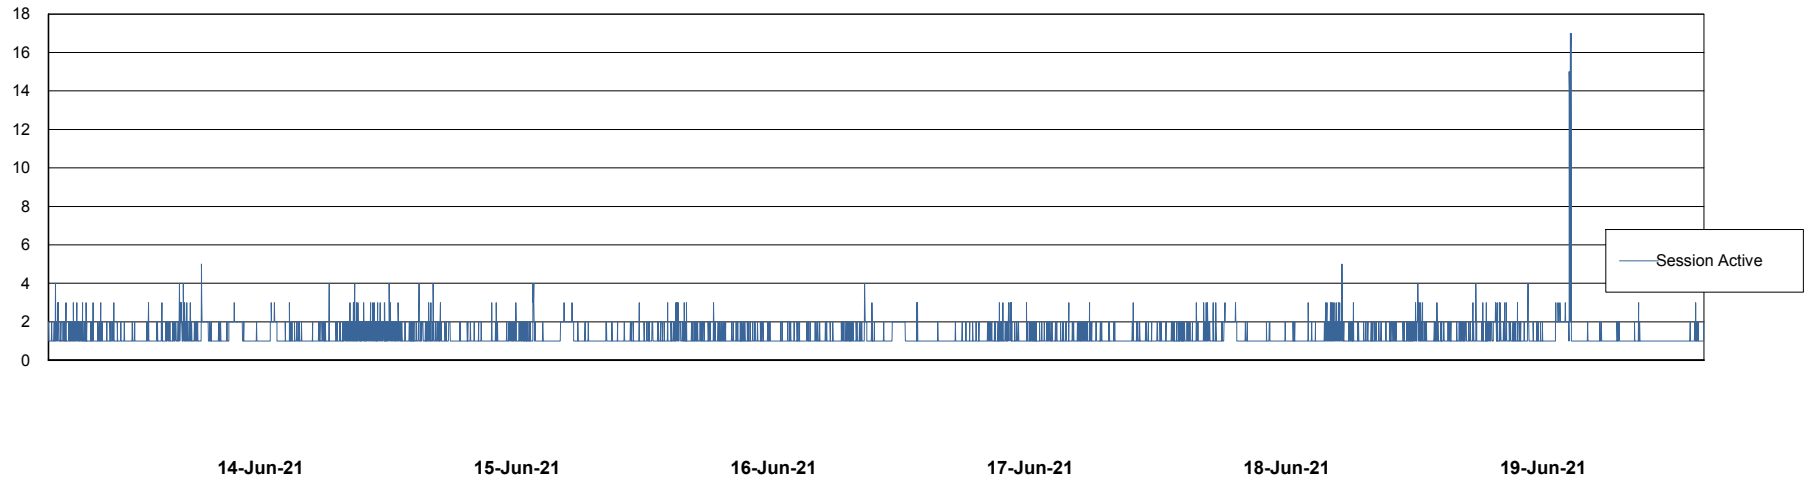

Database Performance STKDB_ABS1 Production Database