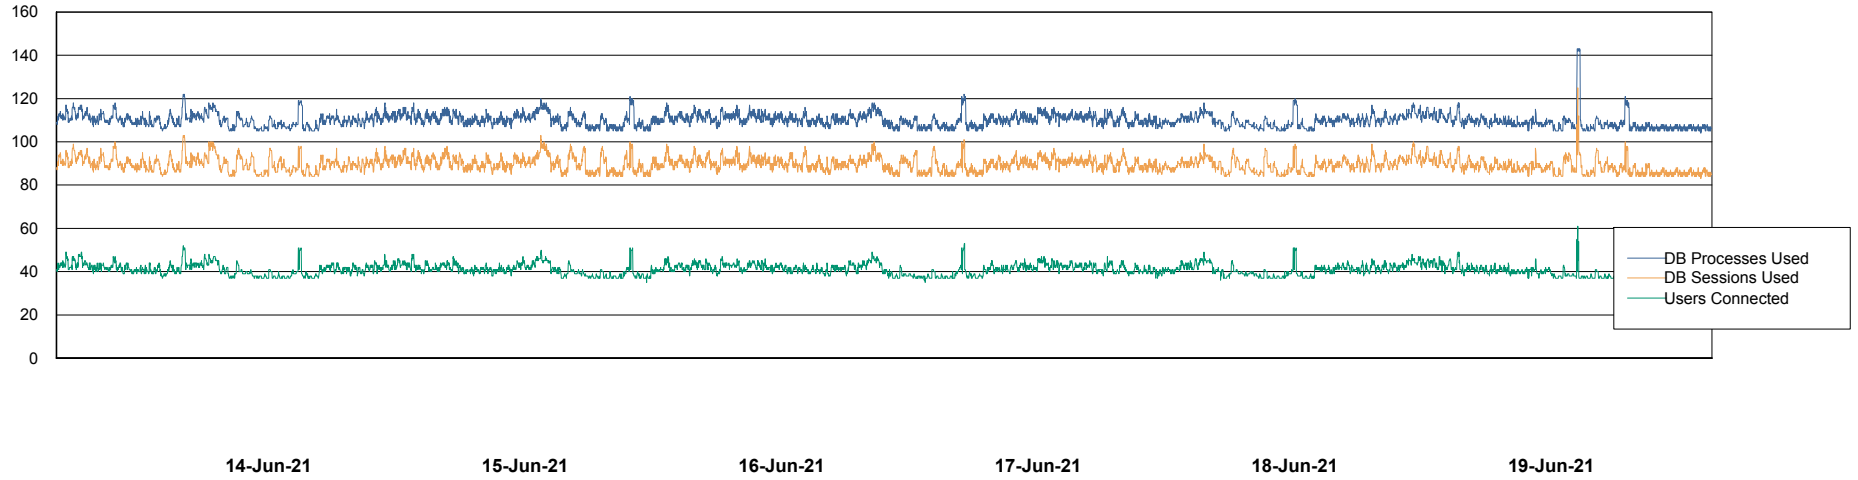

Database Performance STKDB_ABS1 Production Database