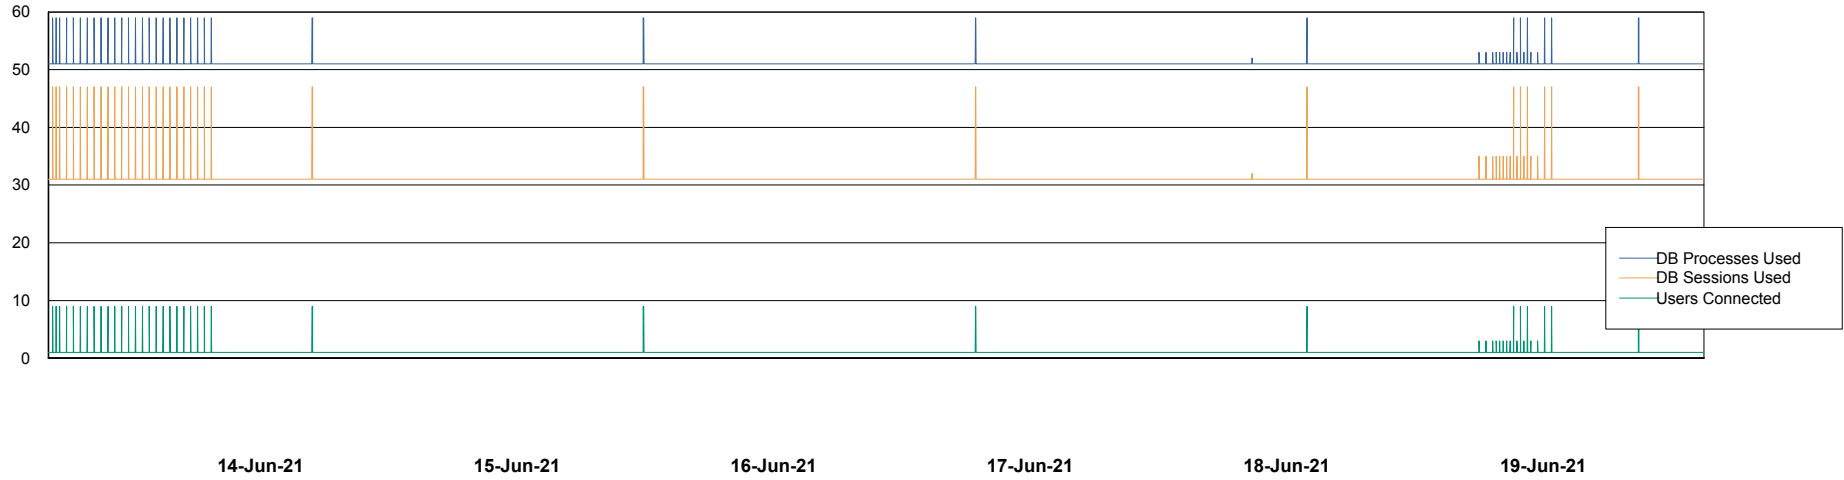

Database Performance STKDB_ABS1SB Standby Database