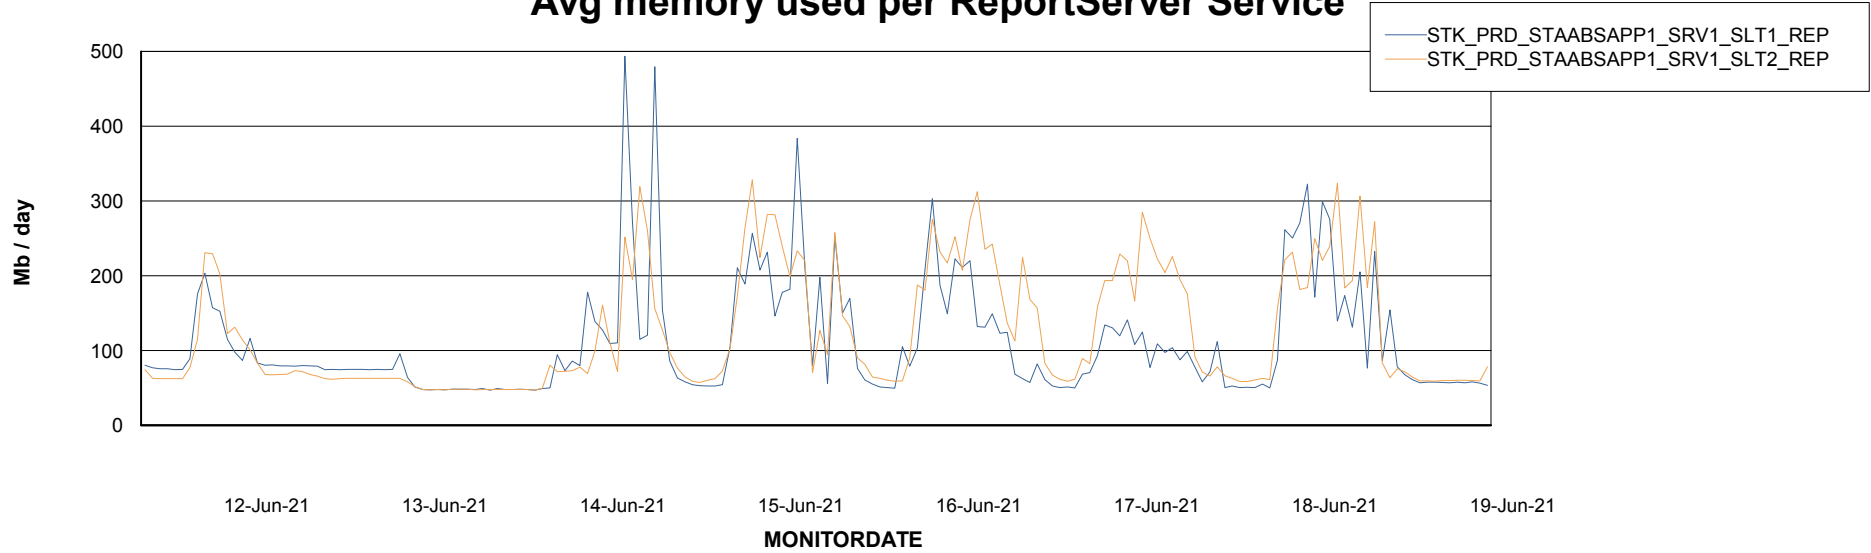

ABSSolute Application ReportServer Services

Avg memory used per ReportServer Service