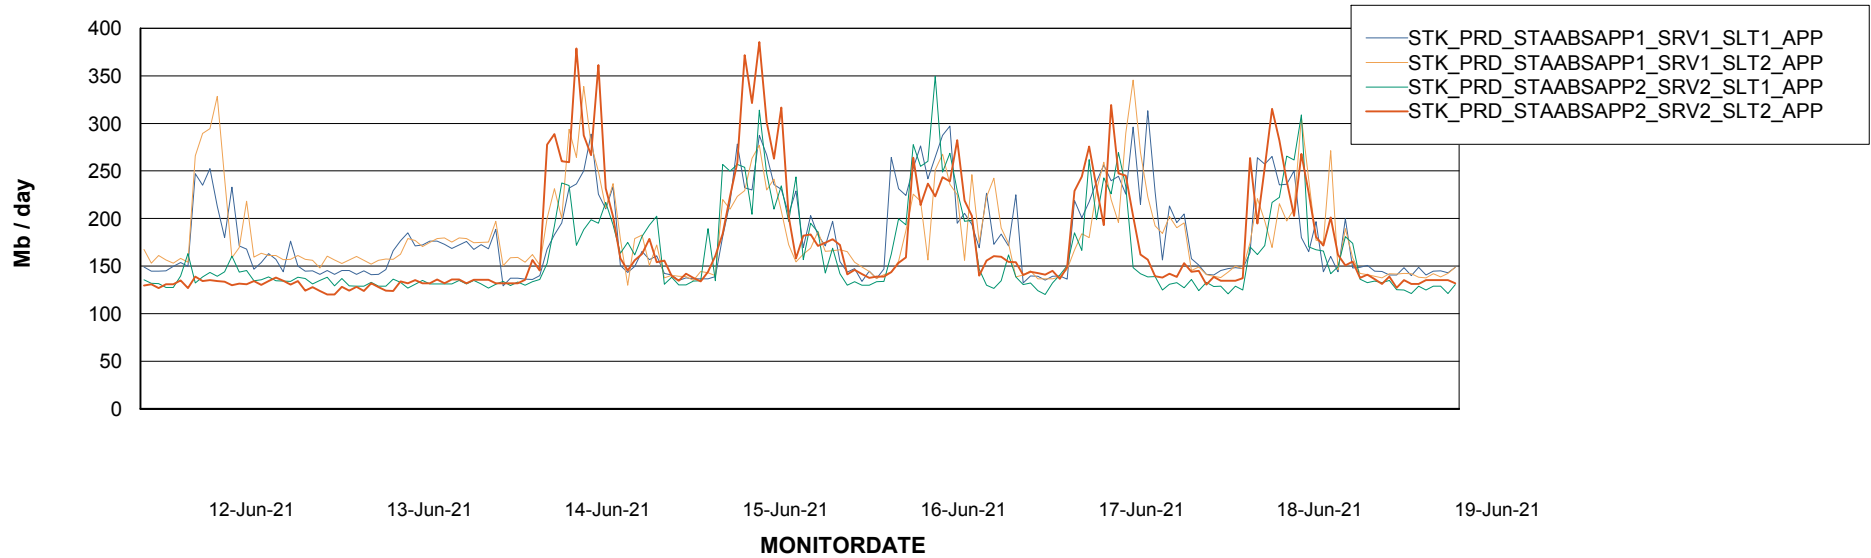

ABSolute Application Server Services

Avg memory used per ABS Server Service