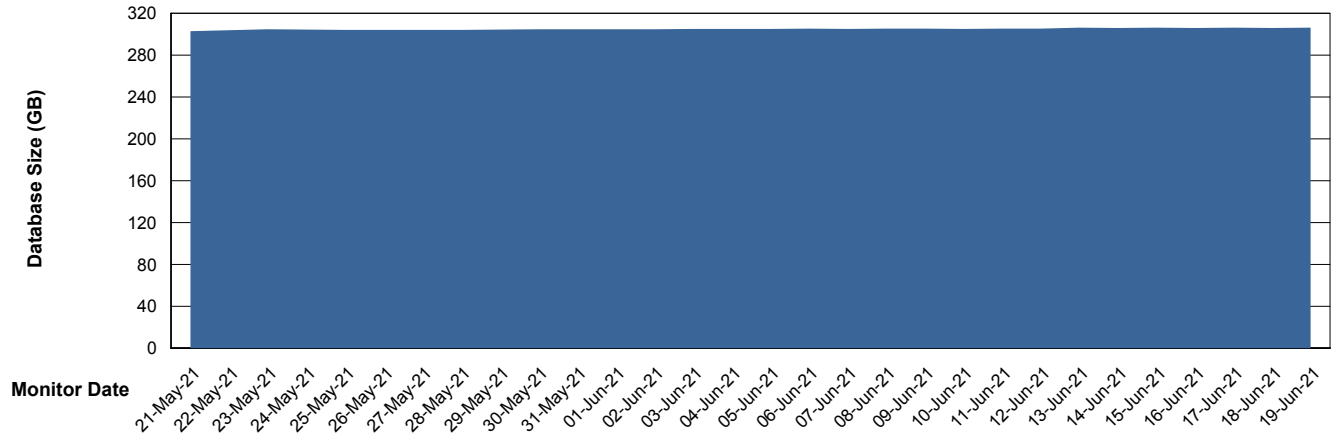

Database growth over last month

Database Tablespace STKDB_ABS1 Production Database

Date	Tablespace Name	Filesize (Gb)	Usedsize (Gb)	Percentage free
19-Jun-21	ABSDATA	177	125	29
	INDX	206	175	15
18-Jun-21	ABSDATA	177	124	30
	INDX	206	175	15
17-Jun-21	ABSDATA	177	124	30
	INDX	206	175	15
16-Jun-21	ABSDATA	177	124	30
	INDX	206	175	15
15-Jun-21	ABSDATA	177	124	30
	INDX	206	175	15
14-Jun-21	ABSDATA	177	124	30
	INDX	206	175	15
13-Jun-21	ABSDATA	177	124	30
	INDX	206	175	15