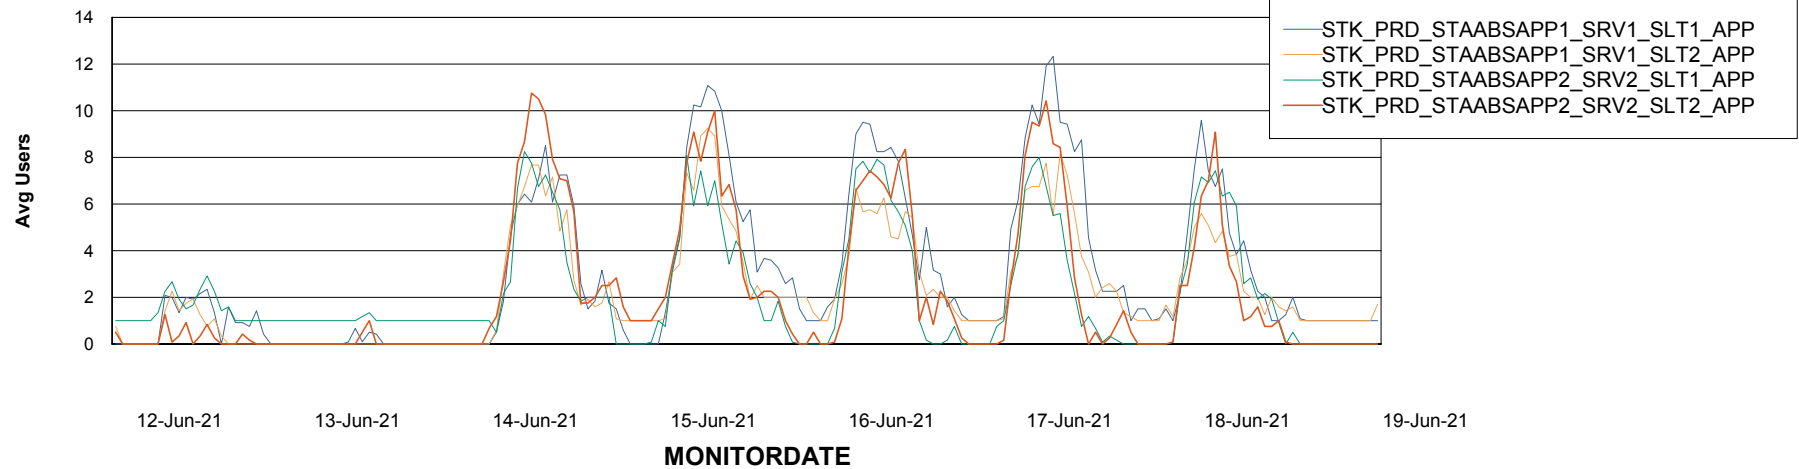

Avg users per day per ABS server