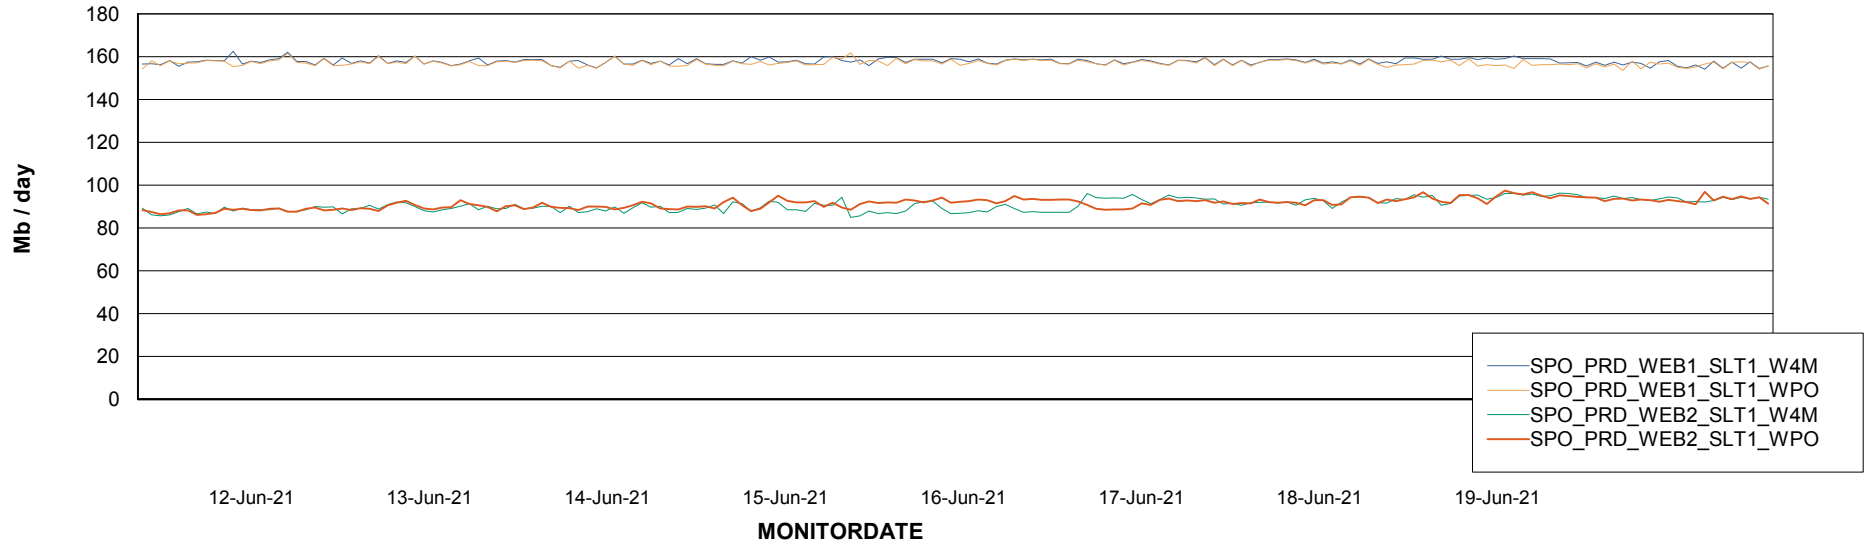

ABSSolute Web Component Services

Avg memory used per ABS Web component