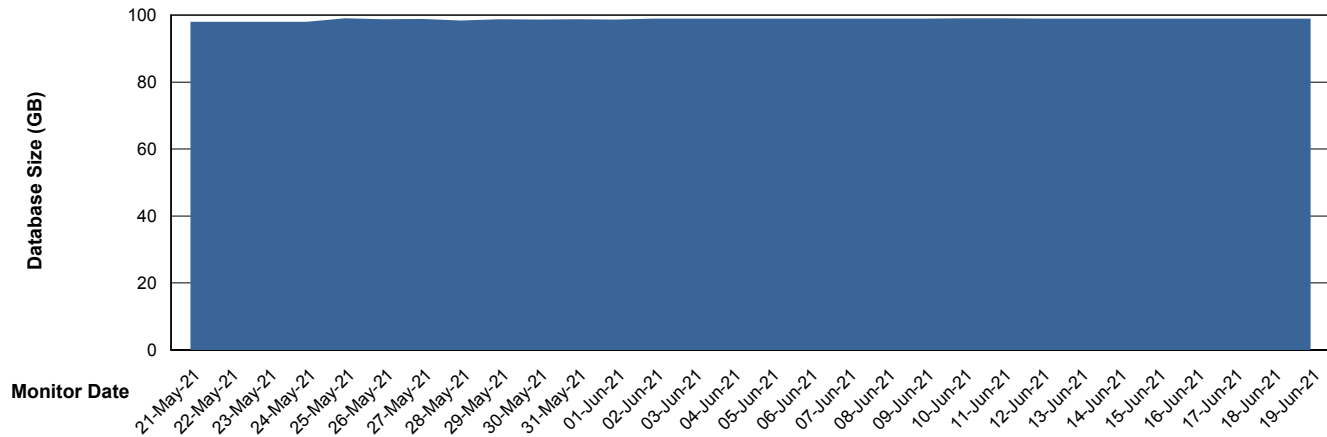

# Weekly SLA Customer Report

Customer SPO\_Production Silver  
Database ID 57

DATABASE SIZE SPODB\_BI

### Database growth over last month

DATABASE SIZE SPODB\_Production

### Database growth over last month