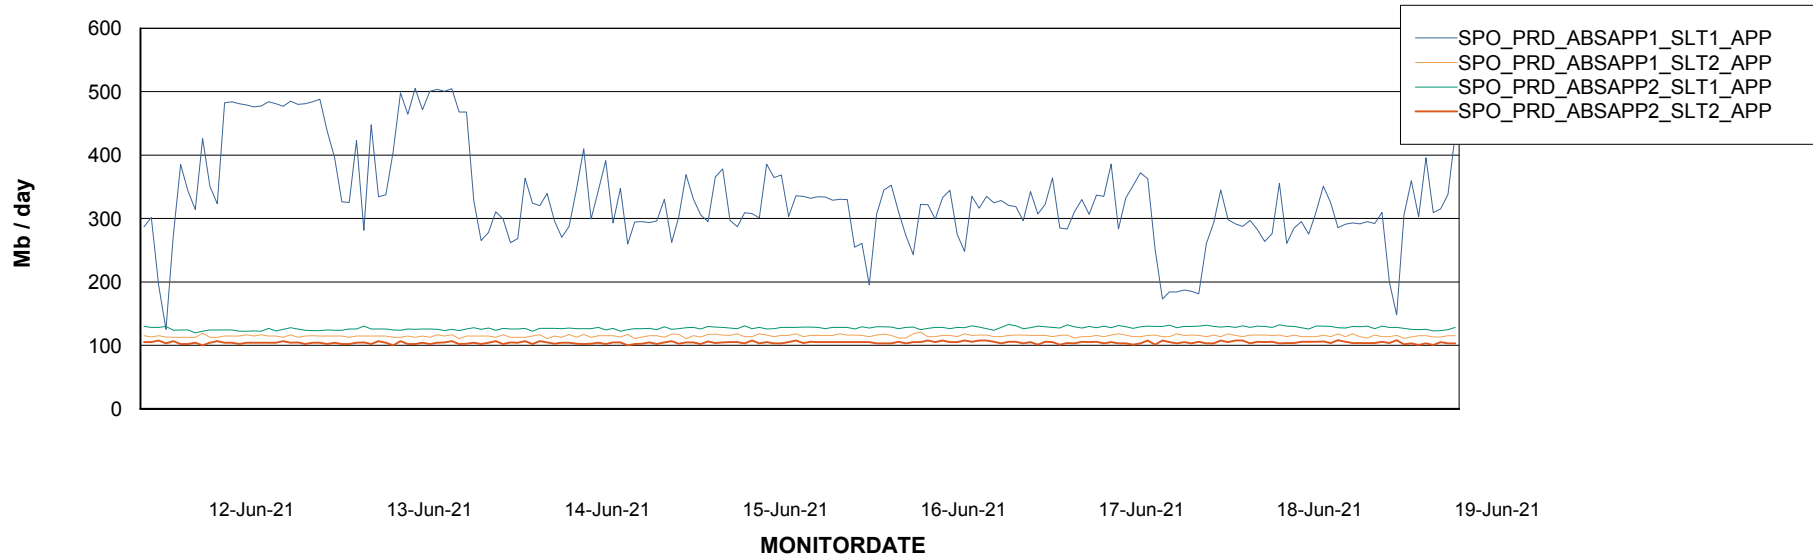

ABSSolute Application Server Services

Avg memory used per ABS Server Service