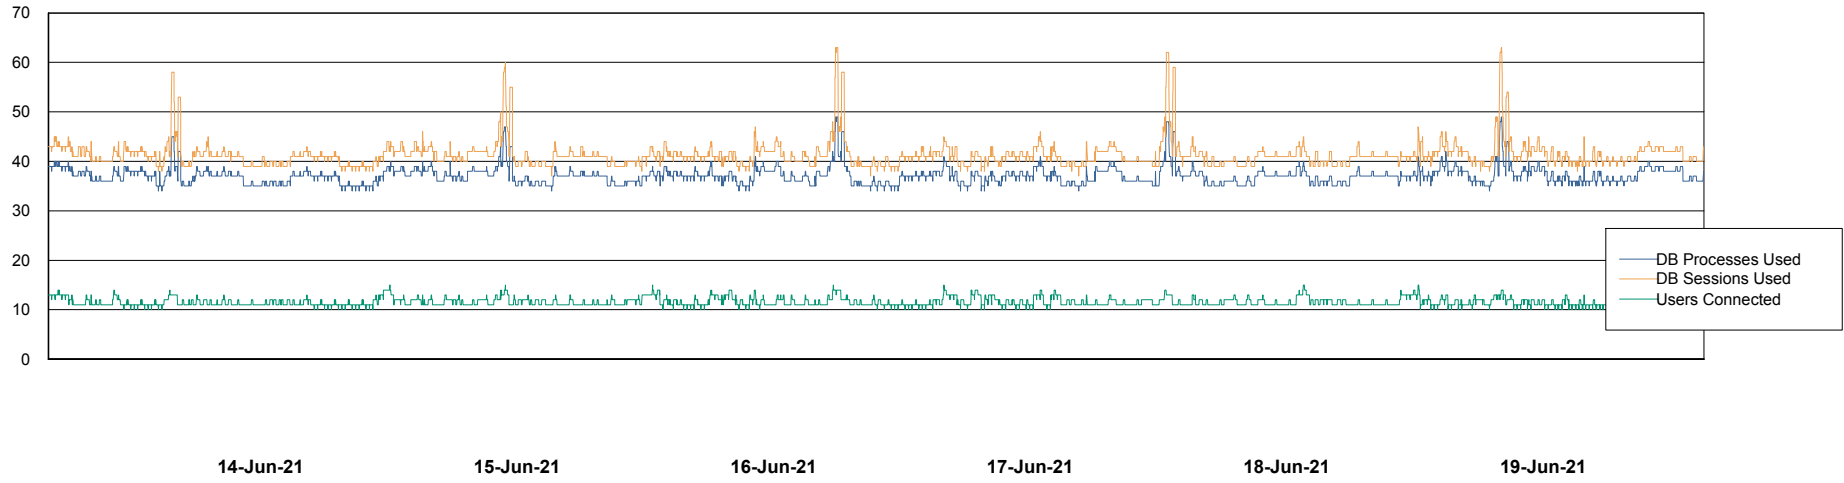

Database Performance SPODB_BI