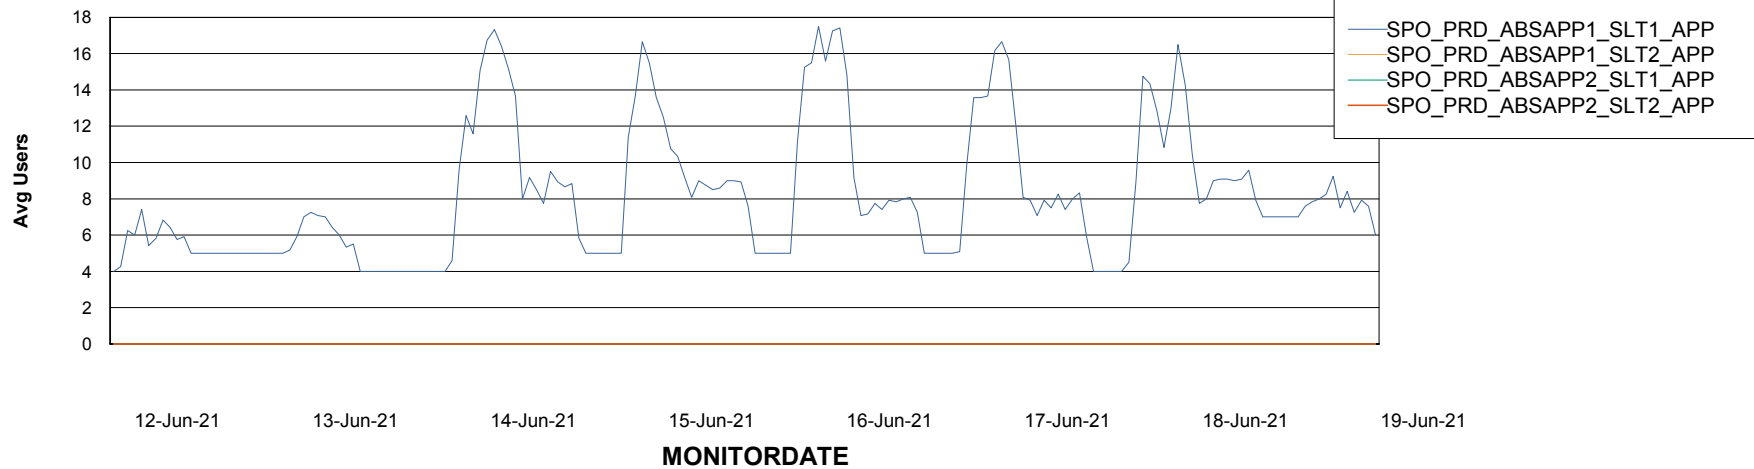

Avg users per day per ABS server