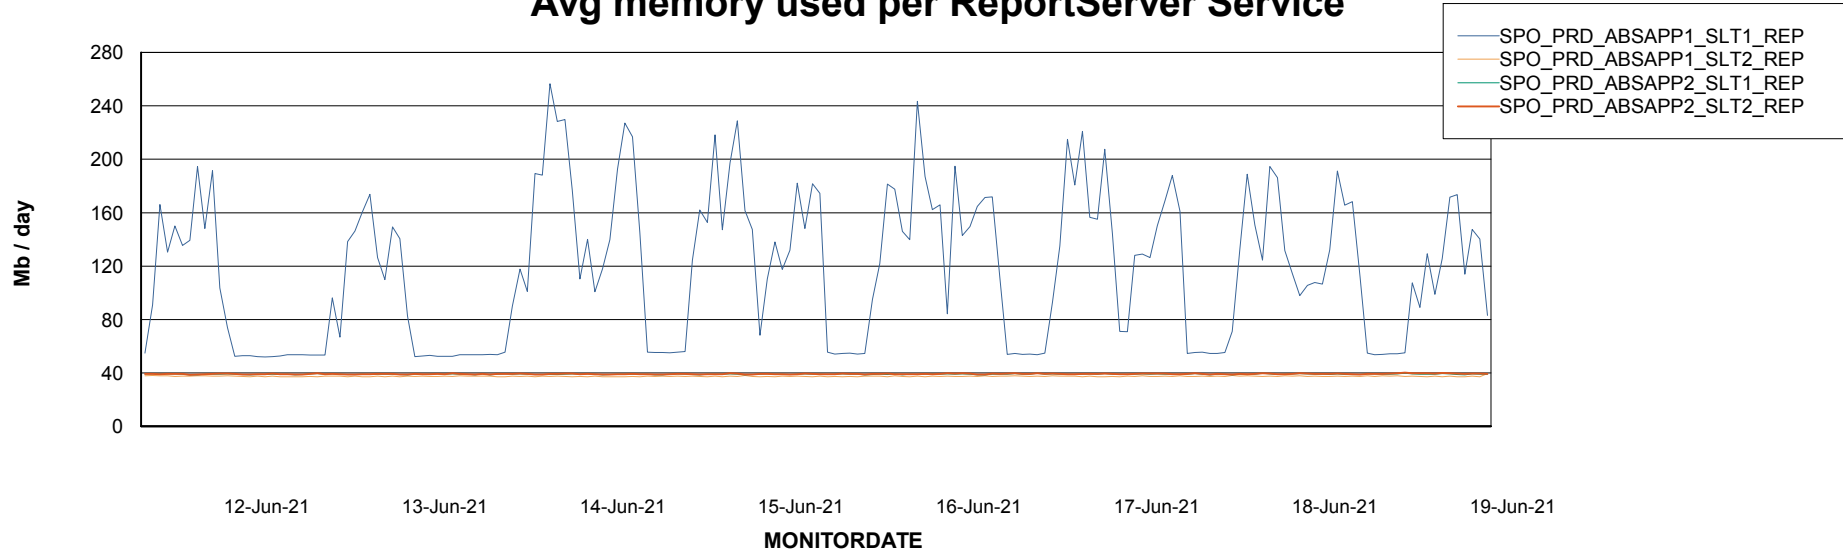

ABSSolute Application ReportServer Services

Avg memory used per ReportServer Service