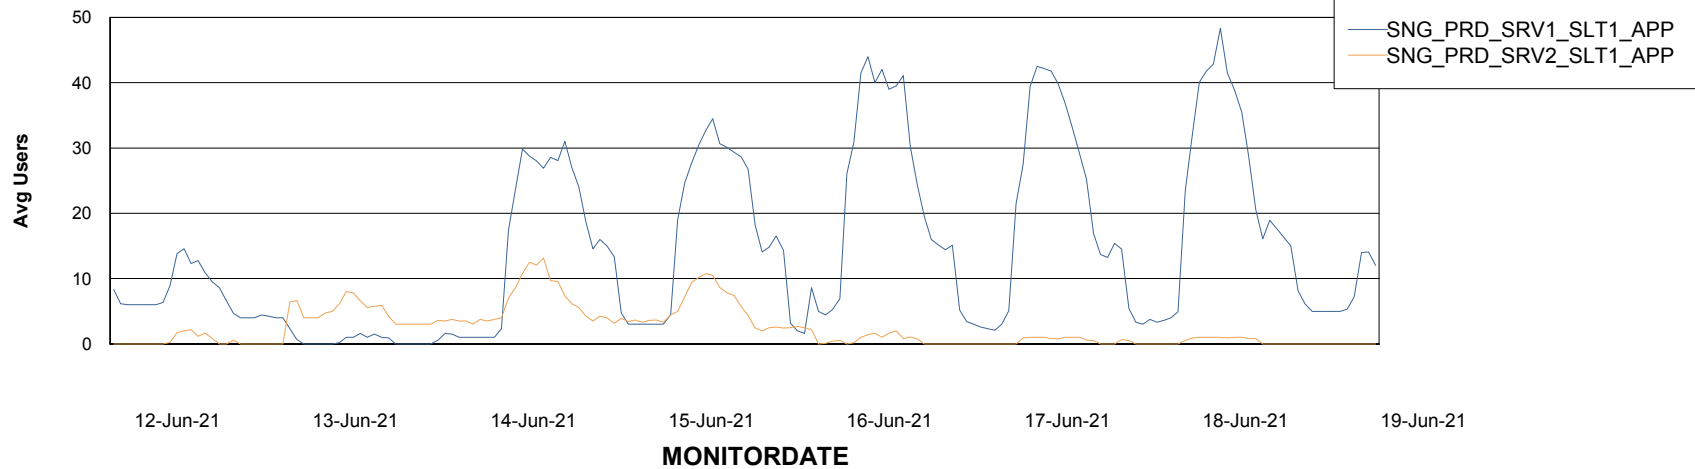

Database Tablespace SNGDB_Production

Date	Tablespace Name	Filesize (Gb)	Usedsize (Gb)	Percentage free
19-Jun-21	ABSDATA	33	28	15
	INDX	84	71	15
18-Jun-21	ABSDATA	33	28	15
	INDX	84	71	15
17-Jun-21	ABSDATA	33	28	15
	INDX	84	71	15
16-Jun-21	ABSDATA	33	28	15
	INDX	84	71	15
15-Jun-21	ABSDATA	33	28	15
	INDX	84	71	15
14-Jun-21	ABSDATA	33	28	15
	INDX	84	71	15
13-Jun-21	ABSDATA	33	28	15
	INDX	84	71	15

Weekly SLA Customer Report

Customer SNG_Production
Database ID 70

ABSSolute Application Server Services

Avg memory used per ABS Server Service

Avg users per day per ABS server

Weekly SLA Customer Report

Customer SNG_Production
Database ID 70