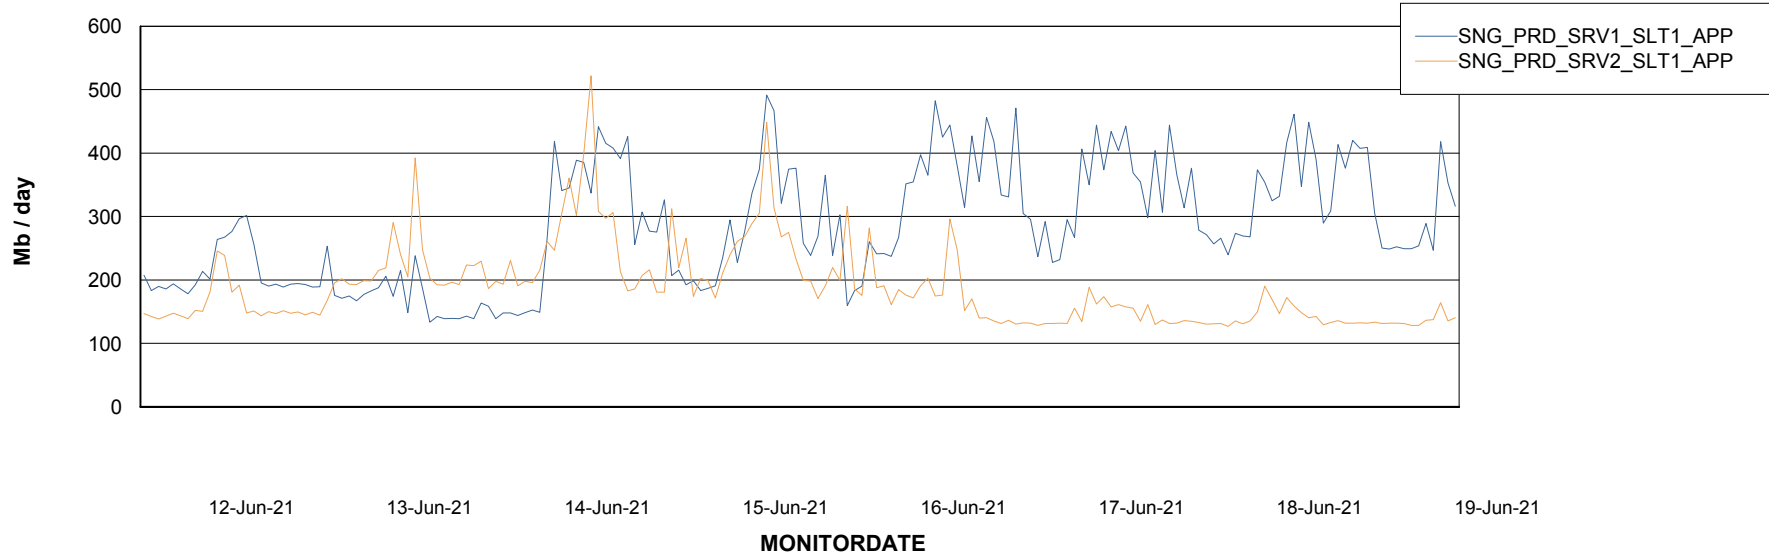

Weekly SLA Customer Report

Customer SNG_Production
Database ID 70

Database Performance SNGDB_Production

Weekly SLA Customer Report

Customer SNG_Production
 Database ID 70

DATABASE SIZE SNGDB_Production

Database growth over last month

Database Tablespace SNGDB_Production

Date	Tablespace Name	Filesize (Gb)	Usedsize (Gb)	Percentage free
19-Jun-21	ABSDATA	33	28	15
	INDX	84	71	15
18-Jun-21	ABSDATA	33	28	15
	INDX	84	71	15
17-Jun-21	ABSDATA	33	28	15
	INDX	84	71	15
16-Jun-21	ABSDATA	33	28	15
	INDX	84	71	15
15-Jun-21	ABSDATA	33	28	15
	INDX	84	71	15
14-Jun-21	ABSDATA	33	28	15
	INDX	84	71	15
13-Jun-21	ABSDATA	33	28	15
	INDX	84	71	15

Weekly SLA Customer Report

Customer SNG_Production
Database ID 70

ABSSolute Application Server Services

Avg memory used per ABS Server Service

Avg users per day per ABS server

Weekly SLA Customer Report

Customer SNG_Production
Database ID 70