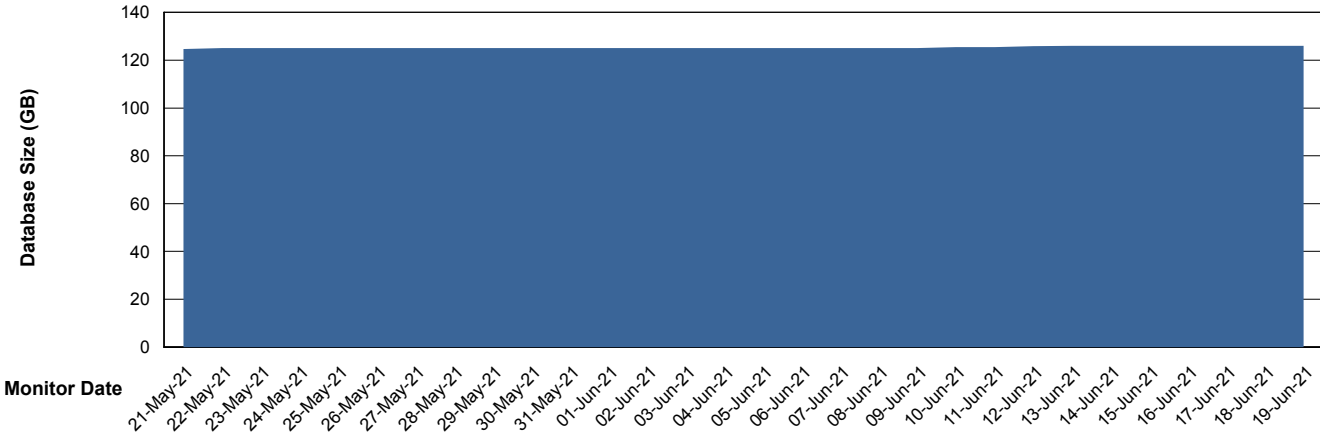

Weekly SLA Customer Report

Customer SNG_Production
Database ID 70

Database Performance SNGDB_Production

Weekly SLA Customer Report

Customer SNG_Production
 Database ID 70

DATABASE SIZE SNGDB_Production

Database growth over last month

Database Tablespace SNGDB_Production

Date	Tablespace Name	Filesize (Gb)	Usedsize (Gb)	Percentage free
19-Jun-21	ABSDATA	33	28	15
	INDX	84	71	15
18-Jun-21	ABSDATA	33	28	15
	INDX	84	71	15
17-Jun-21	ABSDATA	33	28	15
	INDX	84	71	15
16-Jun-21	ABSDATA	33	28	15
	INDX	84	71	15
15-Jun-21	ABSDATA	33	28	15
	INDX	84	71	15
14-Jun-21	ABSDATA	33	28	15
	INDX	84	71	15
13-Jun-21	ABSDATA	33	28	15
	INDX	84	71	15