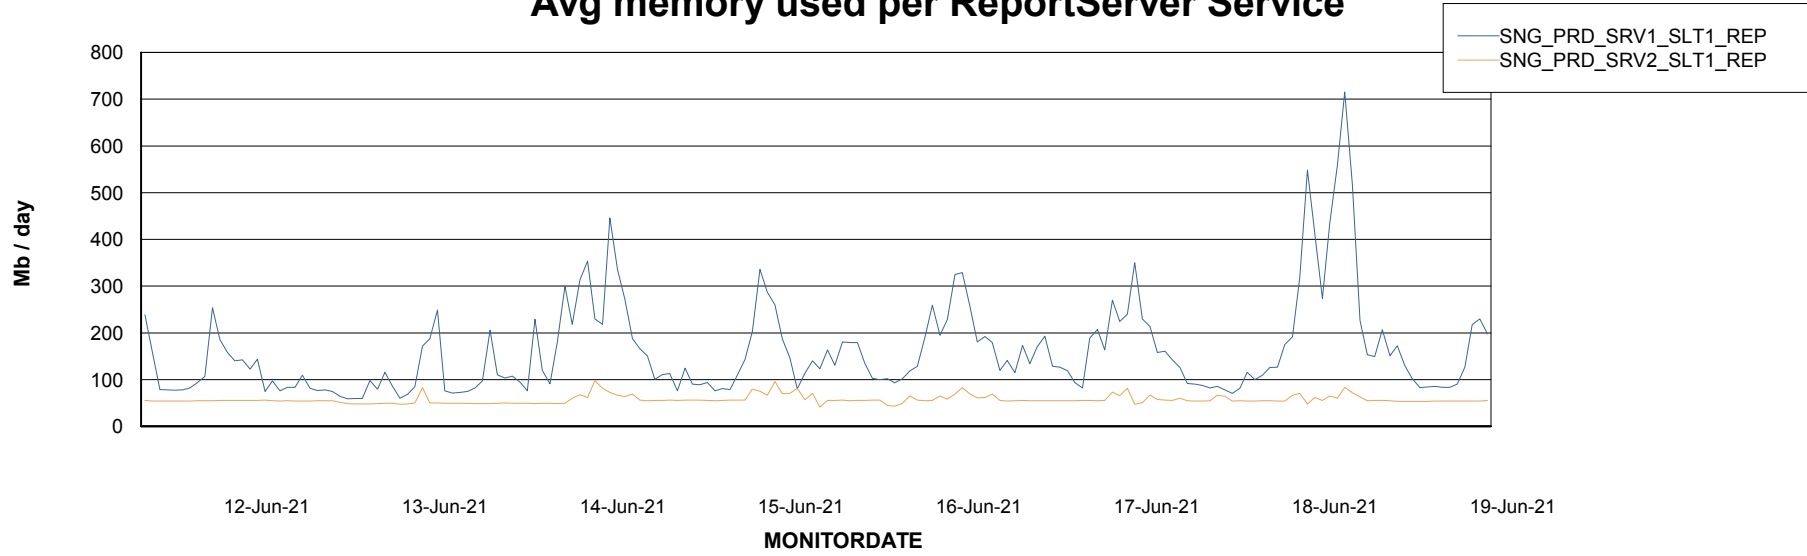

ABSSolute Application ReportServer Services

Avg memory used per ReportServer Service