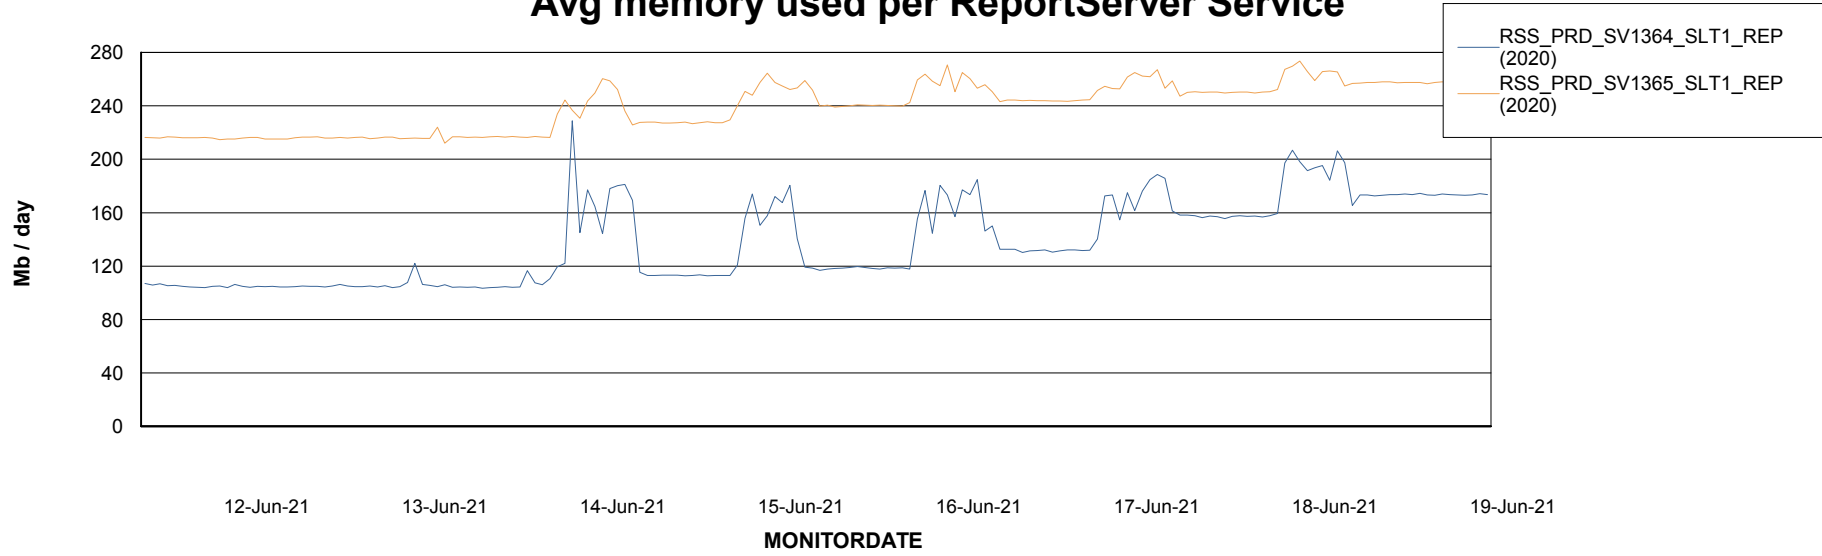

ABSSolute Application ReportServer Services

Avg memory used per ReportServer Service