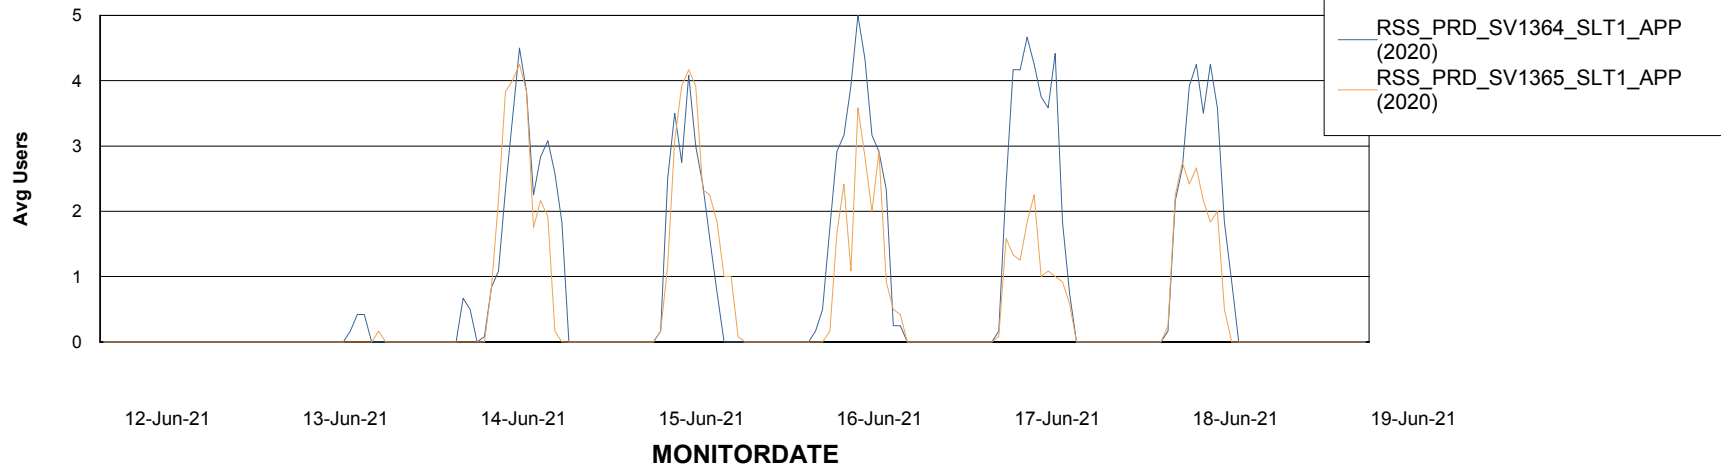

Avg users per day per ABS server