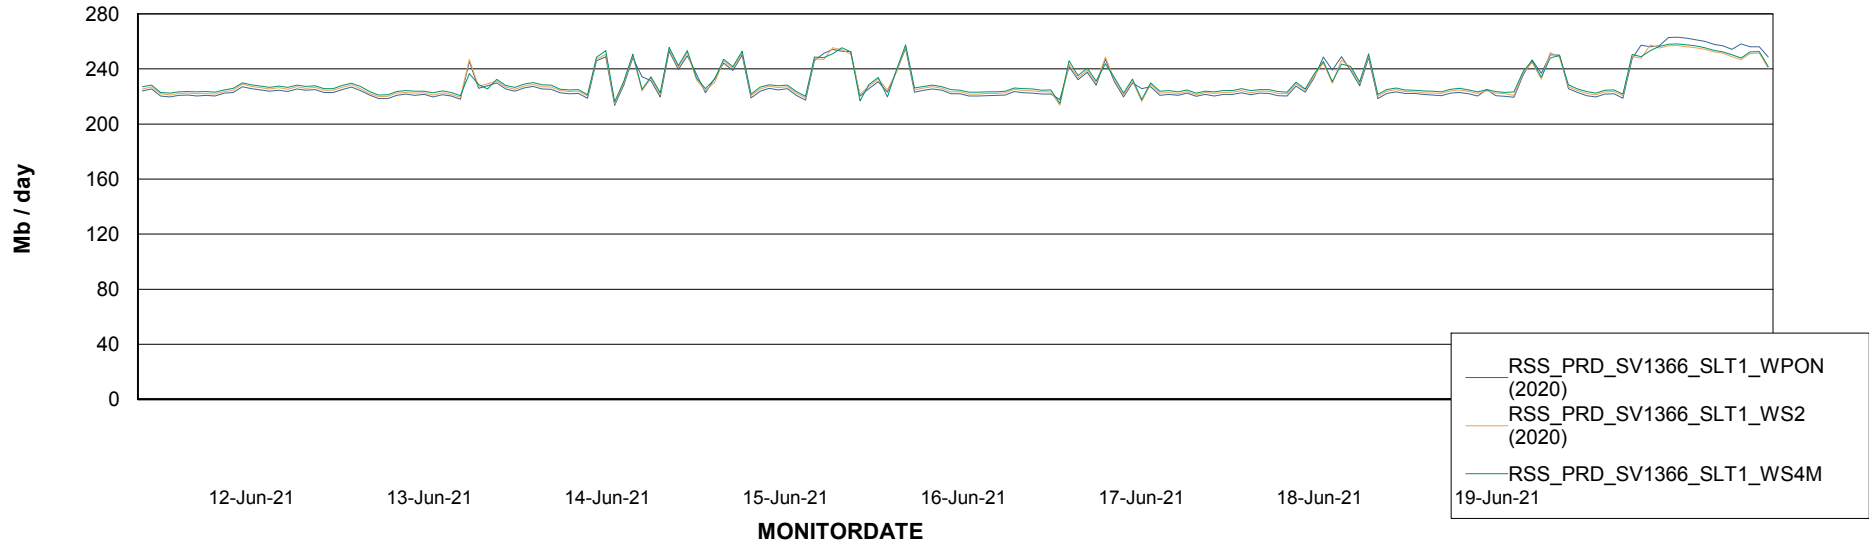

ABSSolute Web Component Services

Avg memory used per ABS Web component