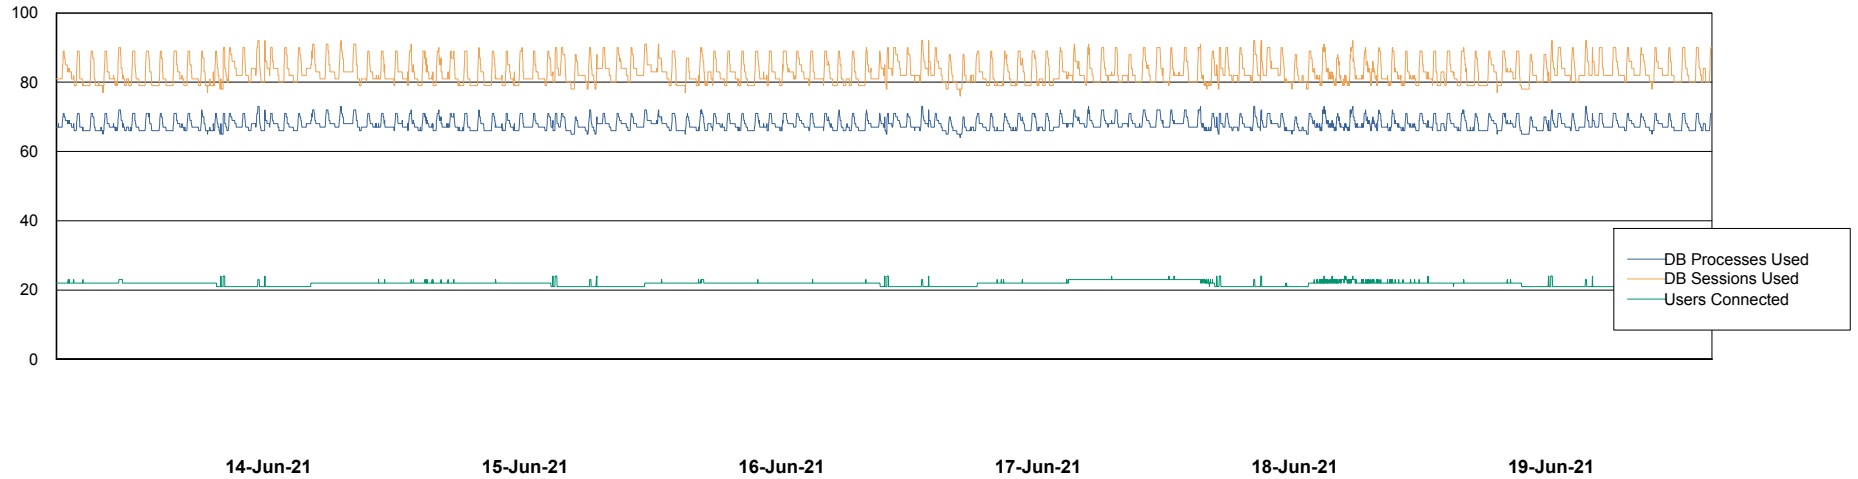

Database Performance RSS_DB_Primary (2020)