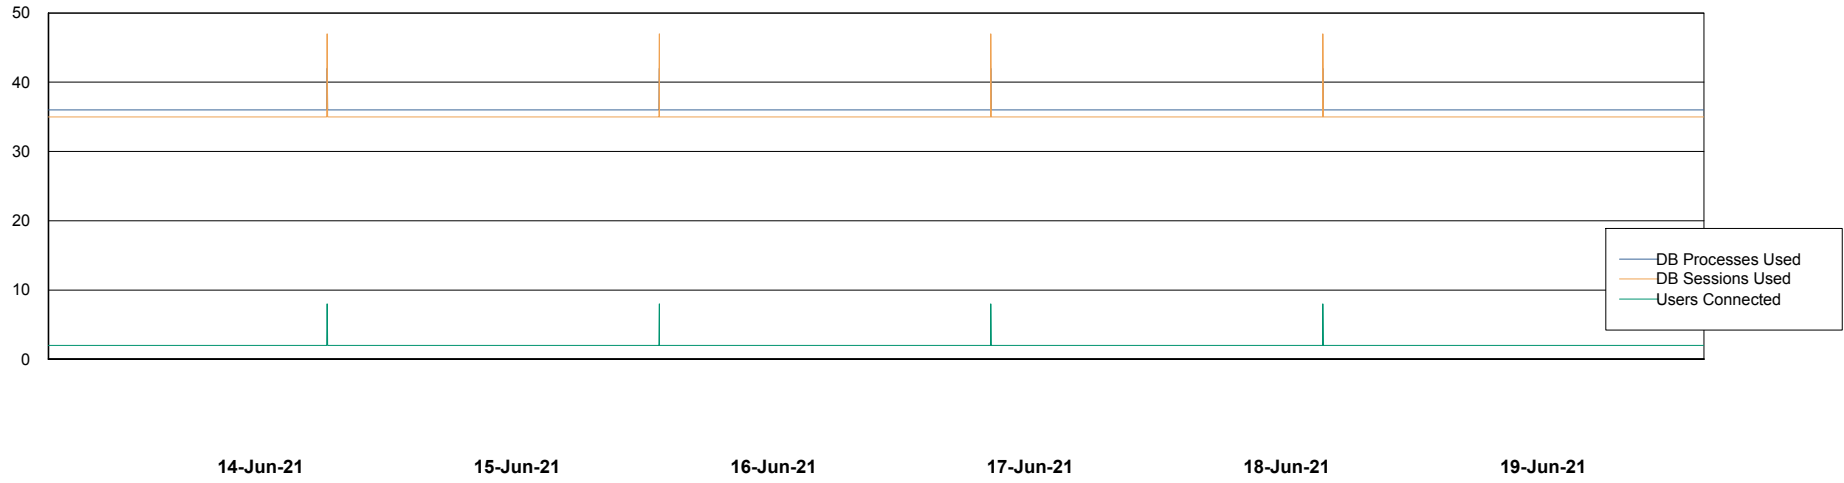

Database Performance RSS_DB_Standby (2020)