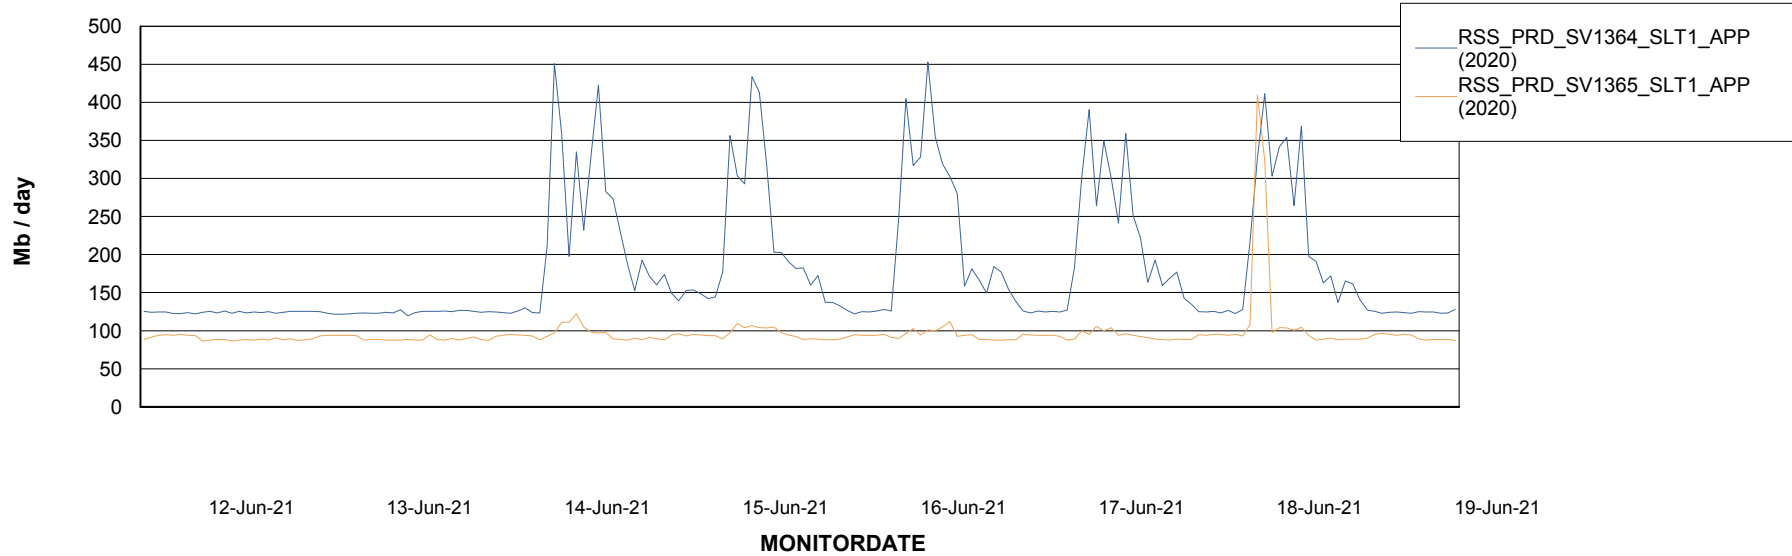

ABSSolute Application Server Services

Avg memory used per ABS Server Service