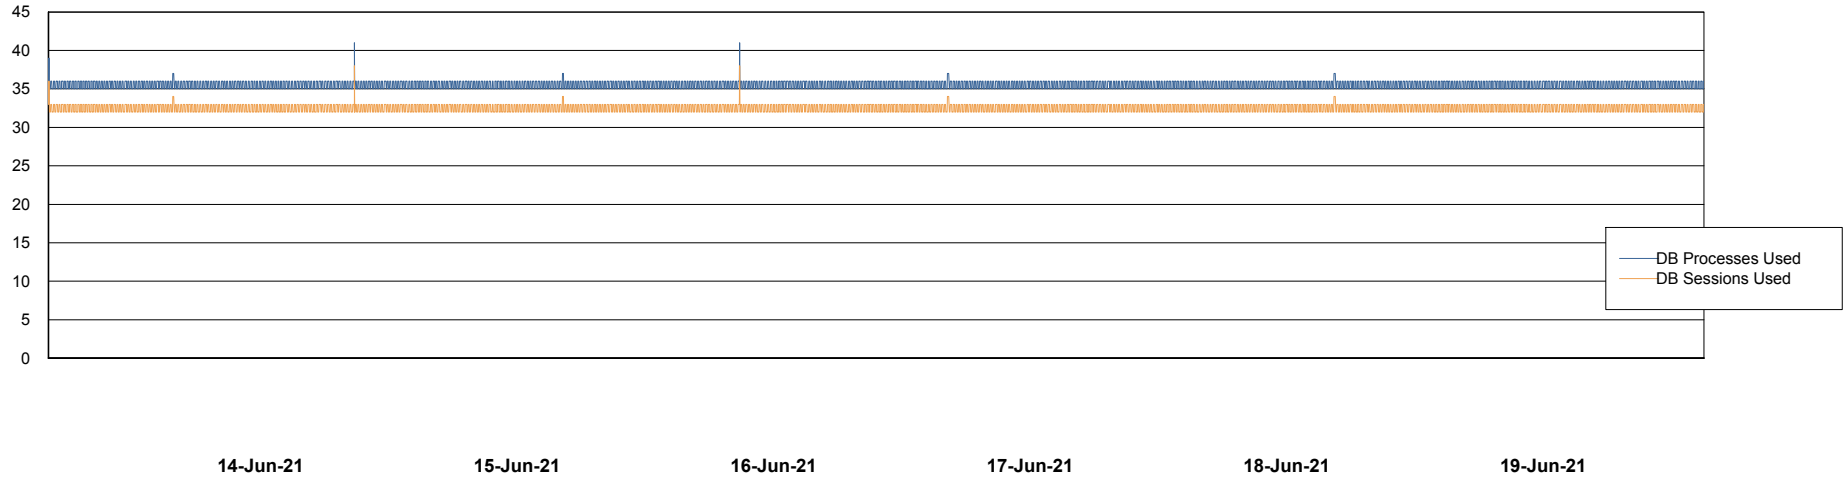

Weekly SLA Customer Report

Customer RFL_Production
Database ID 36

Database Performance RFLDB_Production

DB Processes Max 1,000

Weekly SLA Customer Report

Customer RFL_Production
Database ID 36

Database Performance RFLDB_Standby

DB Processes Max 1,000

Weekly SLA Customer Report

Customer RFL_Production
 Database ID 36

DATABASE SIZE RFLDB_Production

Database growth over last month

Database Tablespace RFLDB_Production

Date	Tablespace Name	Filesize (Gb)	Usedsize (Gb)	Percentage free
19-Jun-21	ABSDATA	72	59	18
	INDX	200	138	31
18-Jun-21	ABSDATA	72	59	18
	INDX	200	138	31
17-Jun-21	ABSDATA	72	59	18
	INDX	200	137	31
16-Jun-21	ABSDATA	72	59	18
	INDX	200	137	31
15-Jun-21	ABSDATA	72	59	18
	INDX	200	137	31
14-Jun-21	ABSDATA	72	59	18
	INDX	200	137	32
13-Jun-21	ABSDATA	72	59	18
	INDX	200	137	32