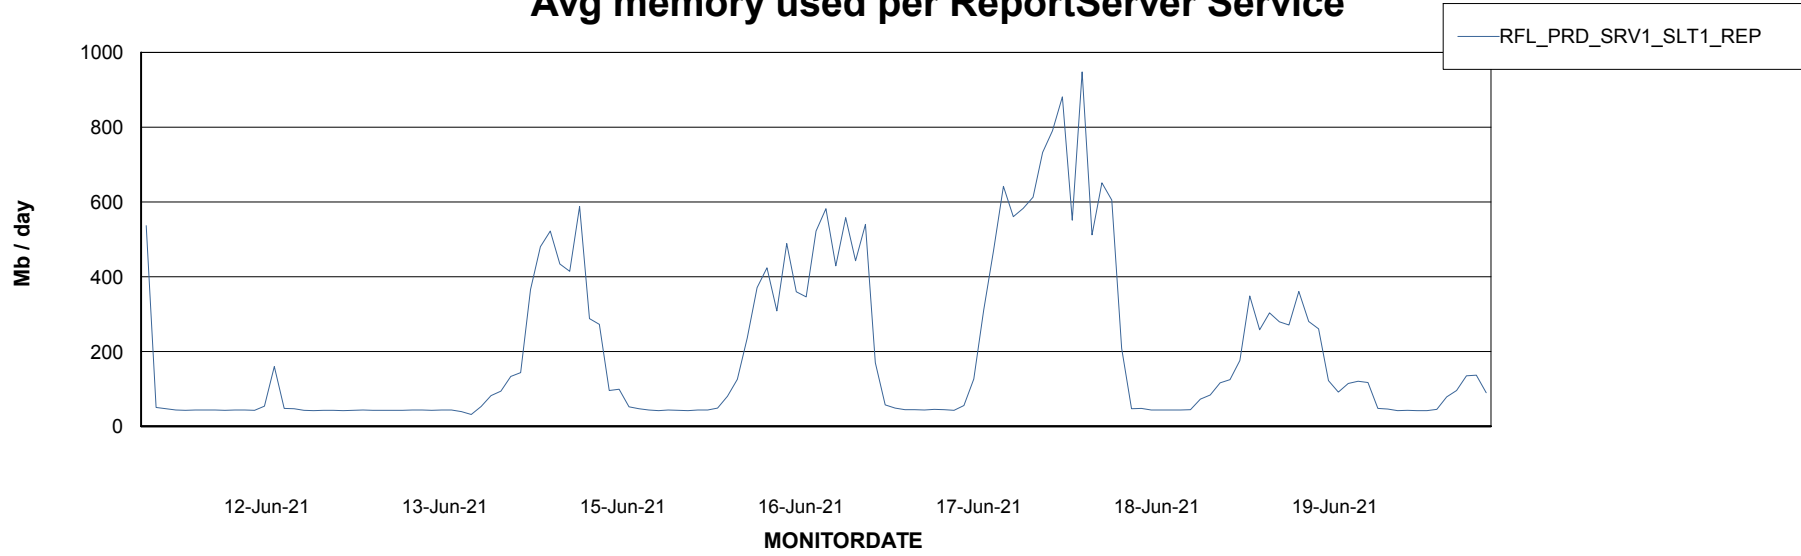

ABSSolute Application ReportServer Services

Avg memory used per ReportServer Service