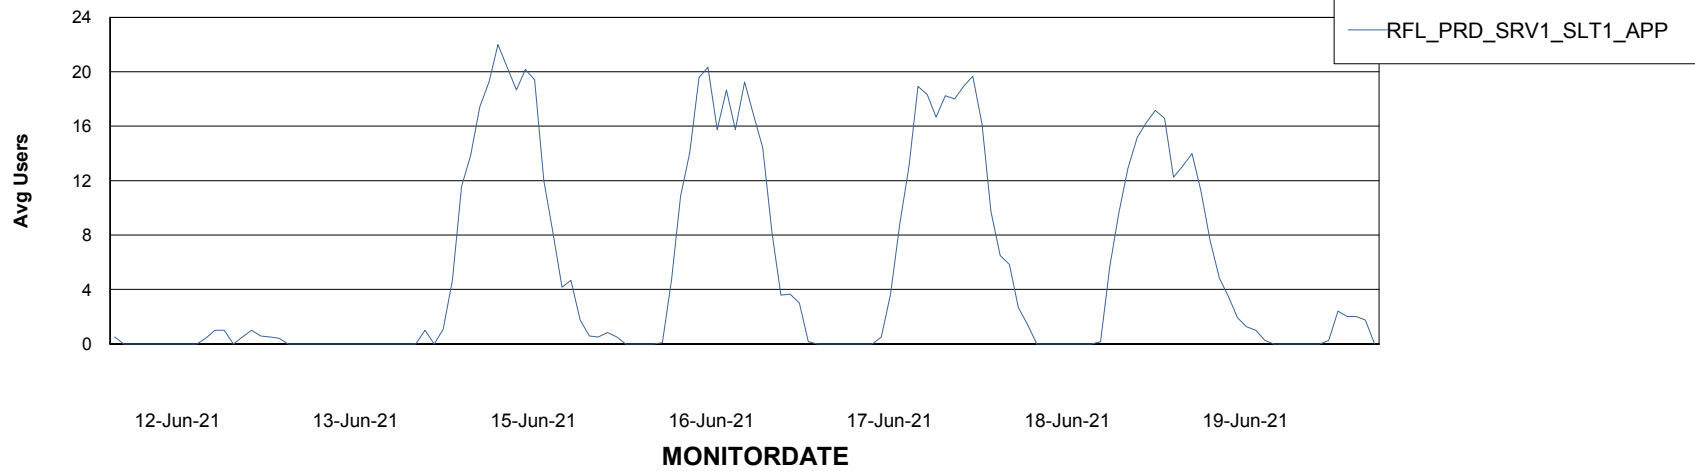

Weekly SLA Customer Report

Customer RFL_Production
Database ID 36

ABSSolute Application Server Services

Avg memory used per ABS Server Service

Avg users per day per ABS server

Weekly SLA Customer Report

Customer RFL_Production
Database ID 36