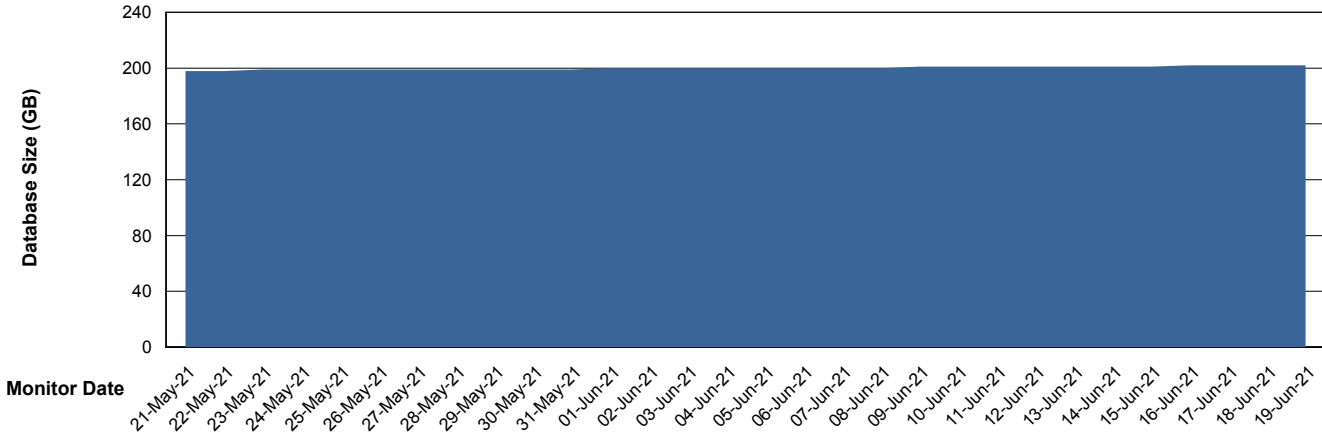

DB Processes Max 1,000

Weekly SLA Customer Report

Customer RFL_Production
 Database ID 36

DATABASE SIZE RFLDB_Production

Database growth over last month

Database Tablespace RFLDB_Production

Date	Tablespace Name	Filesize (Gb)	Usedsize (Gb)	Percentage free
19-Jun-21	ABSDATA	72	59	18
	INDX	200	138	31
18-Jun-21	ABSDATA	72	59	18
	INDX	200	138	31
17-Jun-21	ABSDATA	72	59	18
	INDX	200	137	31
16-Jun-21	ABSDATA	72	59	18
	INDX	200	137	31
15-Jun-21	ABSDATA	72	59	18
	INDX	200	137	31
14-Jun-21	ABSDATA	72	59	18
	INDX	200	137	32
13-Jun-21	ABSDATA	72	59	18
	INDX	200	137	32

Weekly SLA Customer Report

Customer RFL_Production
Database ID 36

ABSSolute Application Server Services

Avg memory used per ABS Server Service

Avg users per day per ABS server

Weekly SLA Customer Report

Customer RFL_Production
Database ID 36