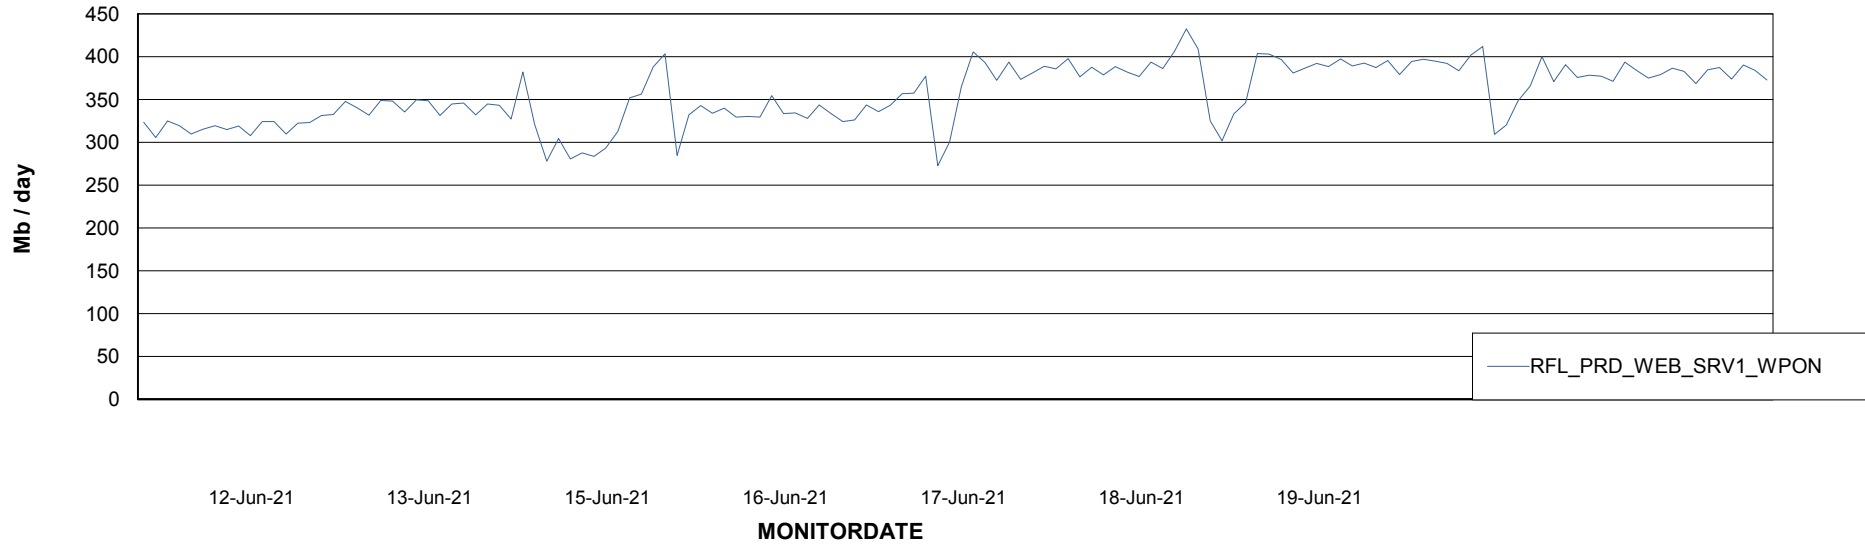

ABSSolute Application ReportServer Services

Avg memory used per ReportServer Service

Weekly SLA Customer Report

Customer RFL_Production
Database ID 36

ABSSolute Web Component Services

Avg memory used per ABS Web component