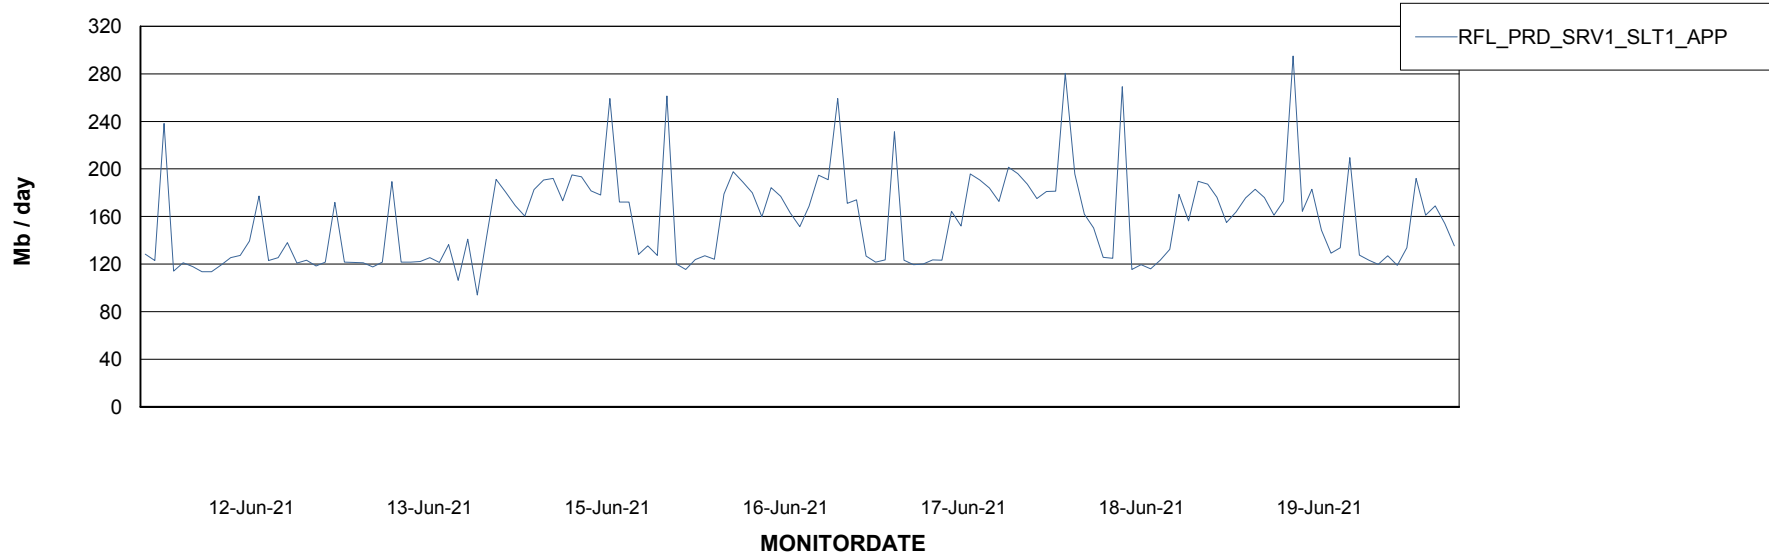

DB Processes Max 1,000

Weekly SLA Customer Report

Customer RFL_Production
 Database ID 36

DATABASE SIZE RFLDB_Production

Database growth over last month

Database Tablespace RFLDB_Production

Date	Tablespace Name	Filesize (Gb)	Usedsize (Gb)	Percentage free
19-Jun-21	ABSDATA	72	59	18
	INDX	200	138	31
18-Jun-21	ABSDATA	72	59	18
	INDX	200	138	31
17-Jun-21	ABSDATA	72	59	18
	INDX	200	137	31
16-Jun-21	ABSDATA	72	59	18
	INDX	200	137	31
15-Jun-21	ABSDATA	72	59	18
	INDX	200	137	31
14-Jun-21	ABSDATA	72	59	18
	INDX	200	137	32
13-Jun-21	ABSDATA	72	59	18
	INDX	200	137	32

Weekly SLA Customer Report

Customer RFL_Production
Database ID 36

ABSSolute Application Server Services

Avg memory used per ABS Server Service

Avg users per day per ABS server

Weekly SLA Customer Report

Customer RFL_Production
Database ID 36