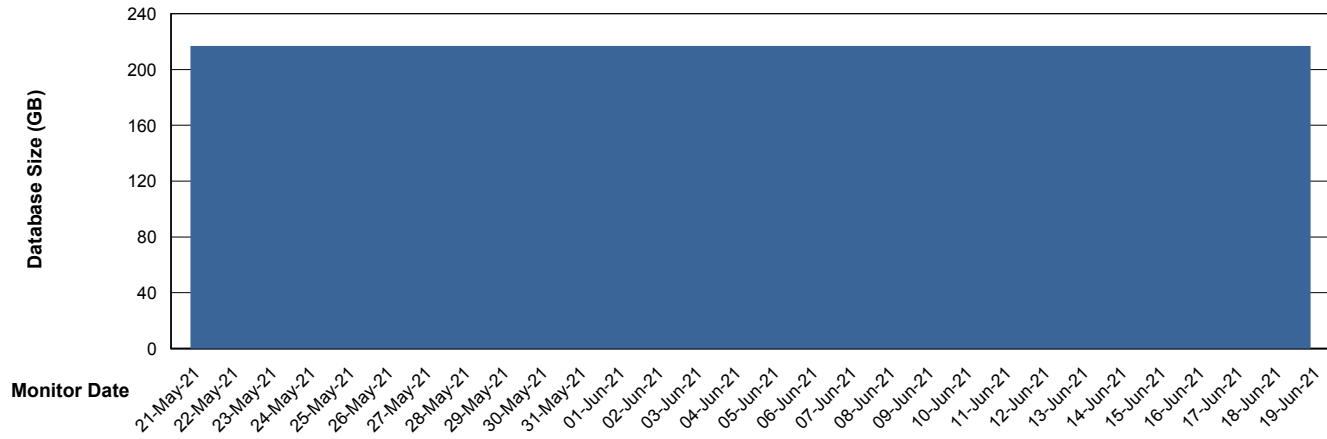

# Weekly SLA Customer Report

Customer PHS\_Production  
Database ID 47

DATABASE SIZE PHSDB\_Production

### Database growth over last month

DATABASE SIZE PHSDB\_Test

### Database growth over last month