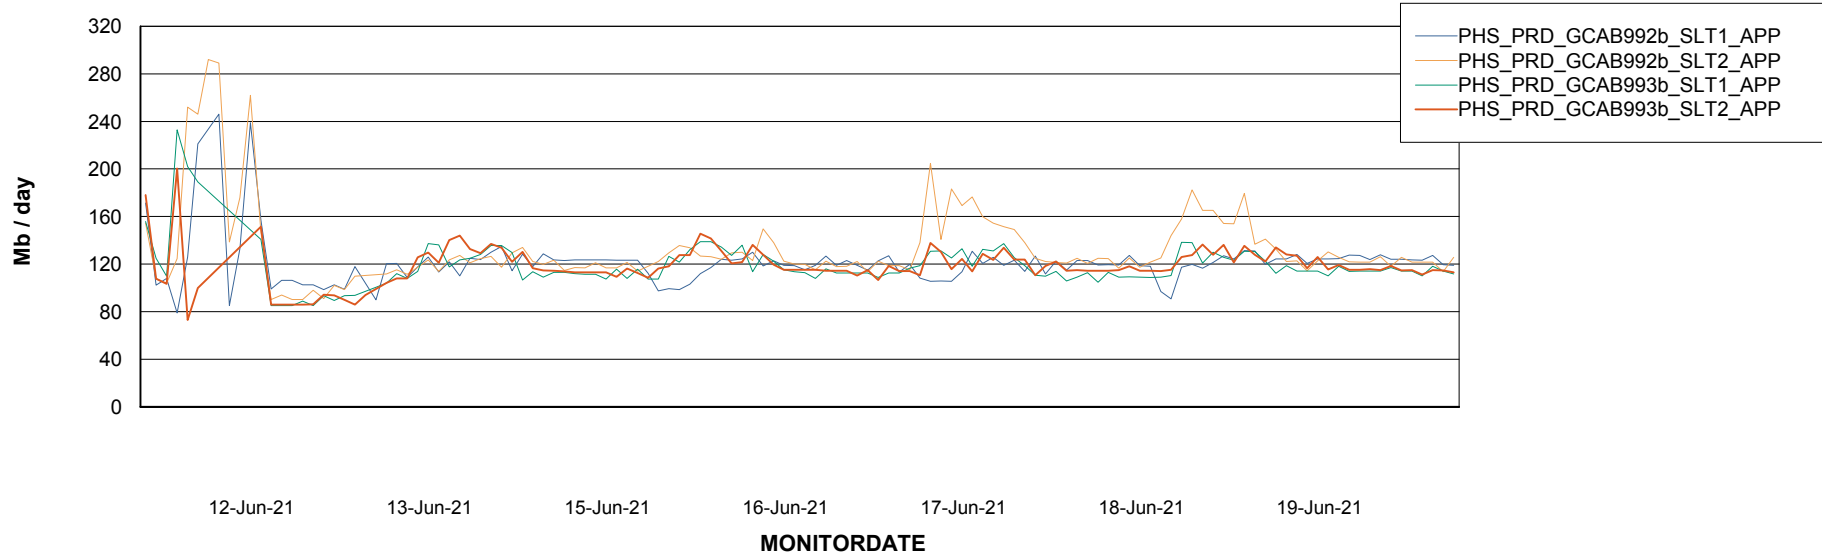

ABSSolute Application Server Services

Avg memory used per ABS Server Service