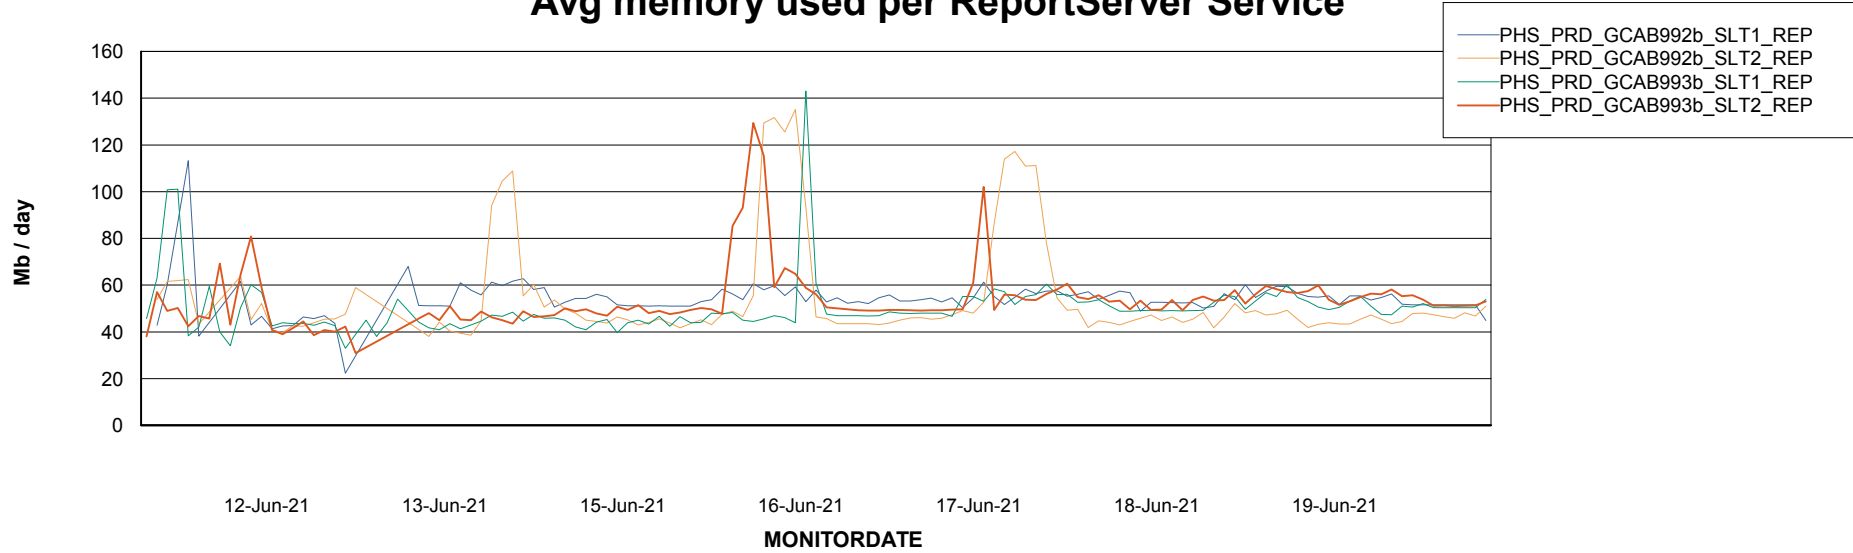

ABSSolute Application ReportServer Services

Avg memory used per ReportServer Service