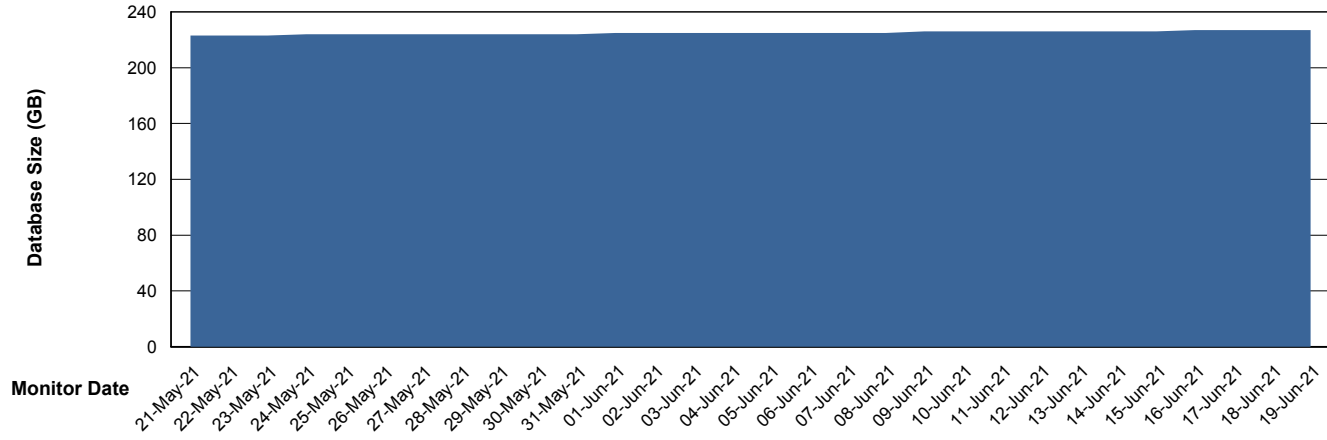

DATABASE SIZE PHSDB_Production

Database growth over last month