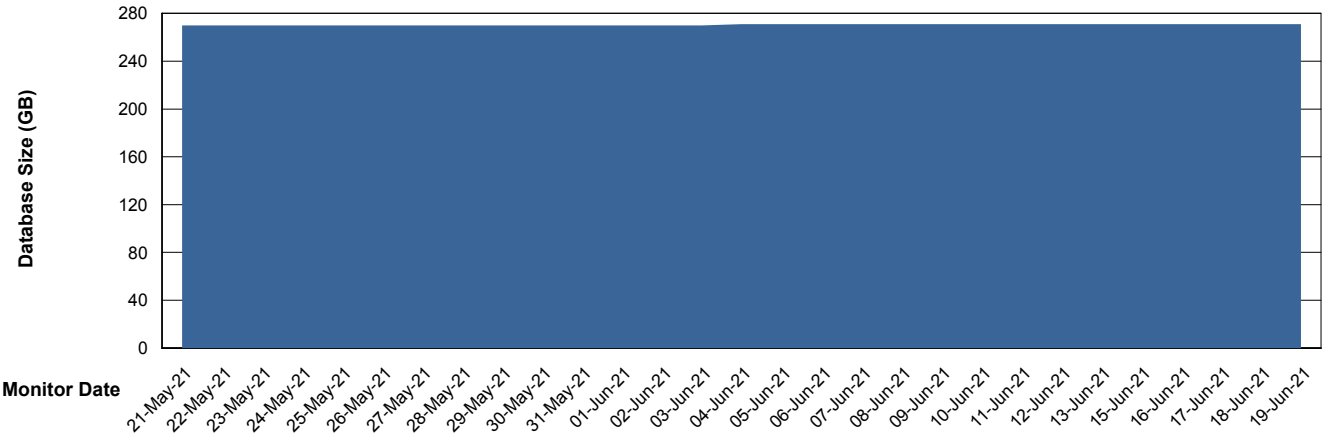

DATABASE SIZE PCODB_Production

Database growth over last month

Database Tablespace PCODB_Production

Date	Tablespace Name	Filesize (Gb)	Usedsize (Gb)	Percentage free
19-Jun-21	ABSDATA	238	107	55
	INDX	329	162	51
18-Jun-21	ABSDATA	238	107	55
	INDX	329	162	51
17-Jun-21	ABSDATA	238	107	55
	INDX	329	162	51
16-Jun-21	ABSDATA	238	107	55
	INDX	329	162	51
15-Jun-21	ABSDATA	238	107	55
	INDX	329	162	51
13-Jun-21	ABSDATA	238	107	55
	INDX	329	162	51