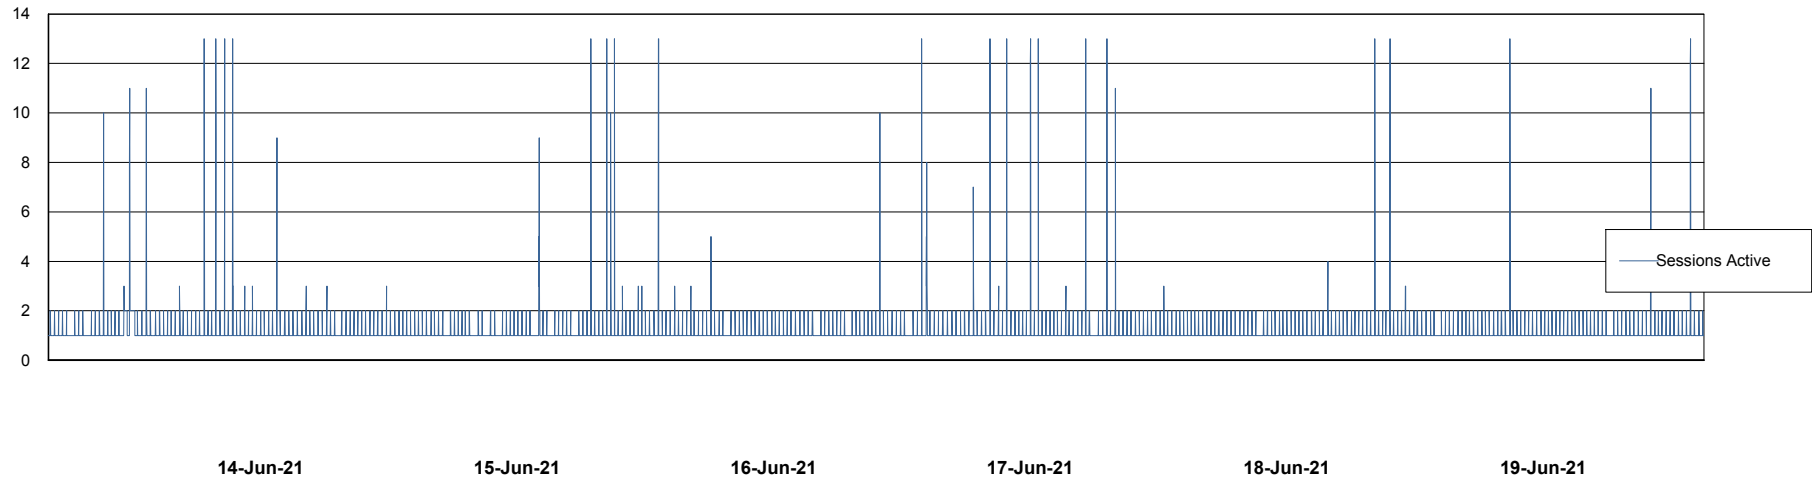

Weekly SLA Customer Report

Customer PCO Production
Database ID 44

Database Performance PCODB_Production

Weekly SLA Customer Report

Customer PCO Production
Database ID 44

Database Performance PCODB_Standby

Weekly SLA Customer Report