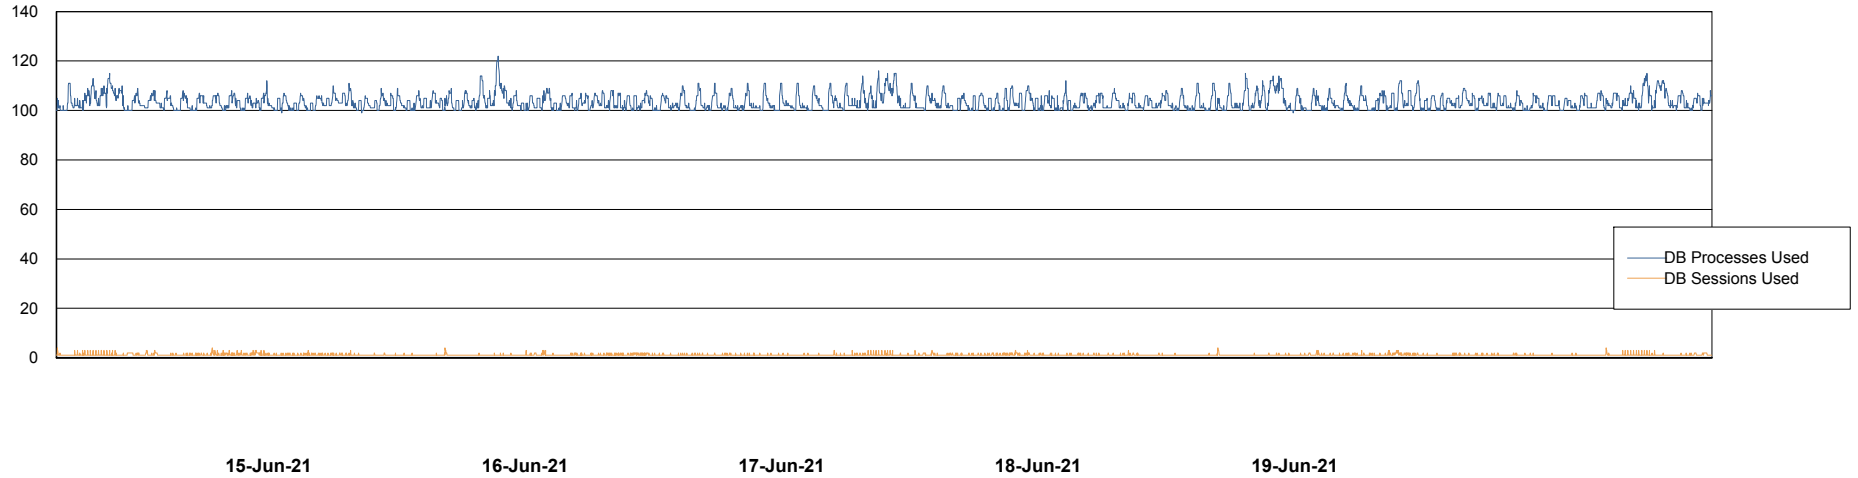

Database Performance PCODB_Production