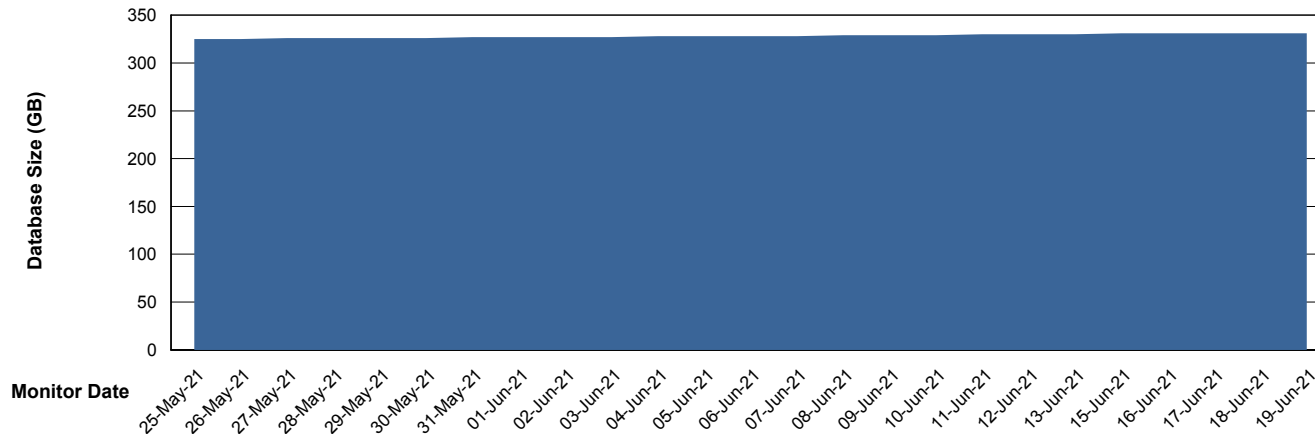

Weekly SLA Customer Report

Customer NIX_Production
Database ID 51

Database Performance NIXDB_Standby

Weekly SLA Customer Report

Customer NIX_Production
Database ID 51

DATABASE SIZE NIXDB_BI

Database growth over last month

DATABASE SIZE NIXDB_Production

Database growth over last month

Weekly SLA Customer Report

Customer NIX_Production
 Database ID 51

Database Tablespace NIXDB_BI

Date	Tablespace Name	Filesize (Gb)	Usedsize (Gb)	Percentage free
19-Jun-21	ABSDATA	84	64	24
	INDX	104	86	17
18-Jun-21	ABSDATA	84	64	24
	INDX	104	86	17
17-Jun-21	ABSDATA	84	64	24
	INDX	104	86	17
16-Jun-21	ABSDATA	84	64	24
	INDX	104	86	17
15-Jun-21	ABSDATA	84	64	24
	INDX	104	86	17
13-Jun-21	ABSDATA	84	63	25
	INDX	104	86	17