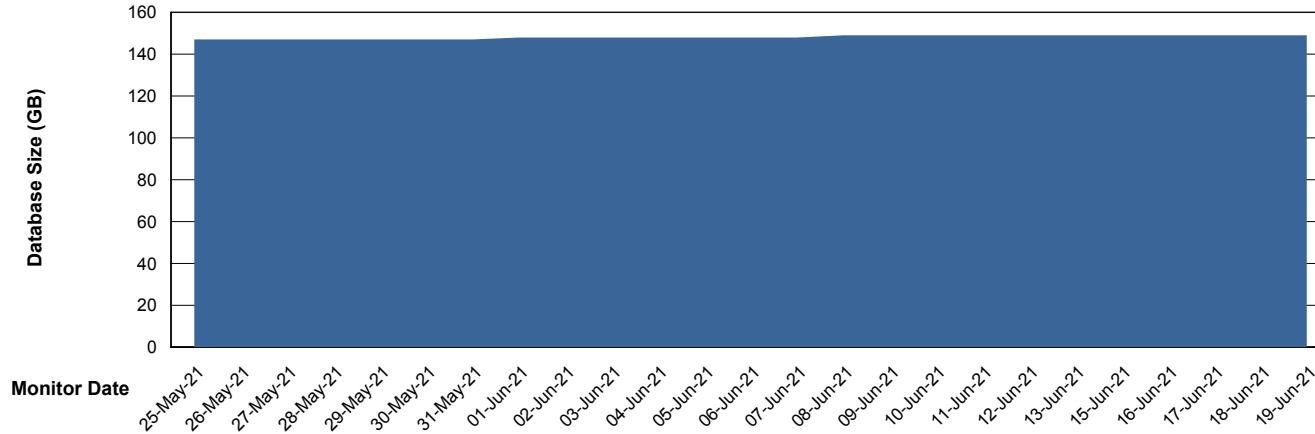

Weekly SLA Customer Report

Customer NIX_Production
Database ID 51

Database Performance NIXDB_Standby

Weekly SLA Customer Report

Customer NIX_Production
Database ID 51

DATABASE SIZE NIXDB_BI

Database growth over last month

DATABASE SIZE NIXDB_Production

Database growth over last month

Weekly SLA Customer Report

Customer NIX_Production
 Database ID 51

Database Tablespace NIXDB_BI

Date	Tablespace Name	Filesize (Gb)	Usedsize (Gb)	Percentage free
19-Jun-21	ABSDATA	84	64	24
	INDX	104	86	17
18-Jun-21	ABSDATA	84	64	24
	INDX	104	86	17
17-Jun-21	ABSDATA	84	64	24
	INDX	104	86	17
16-Jun-21	ABSDATA	84	64	24
	INDX	104	86	17
15-Jun-21	ABSDATA	84	64	24
	INDX	104	86	17
13-Jun-21	ABSDATA	84	63	25
	INDX	104	86	17