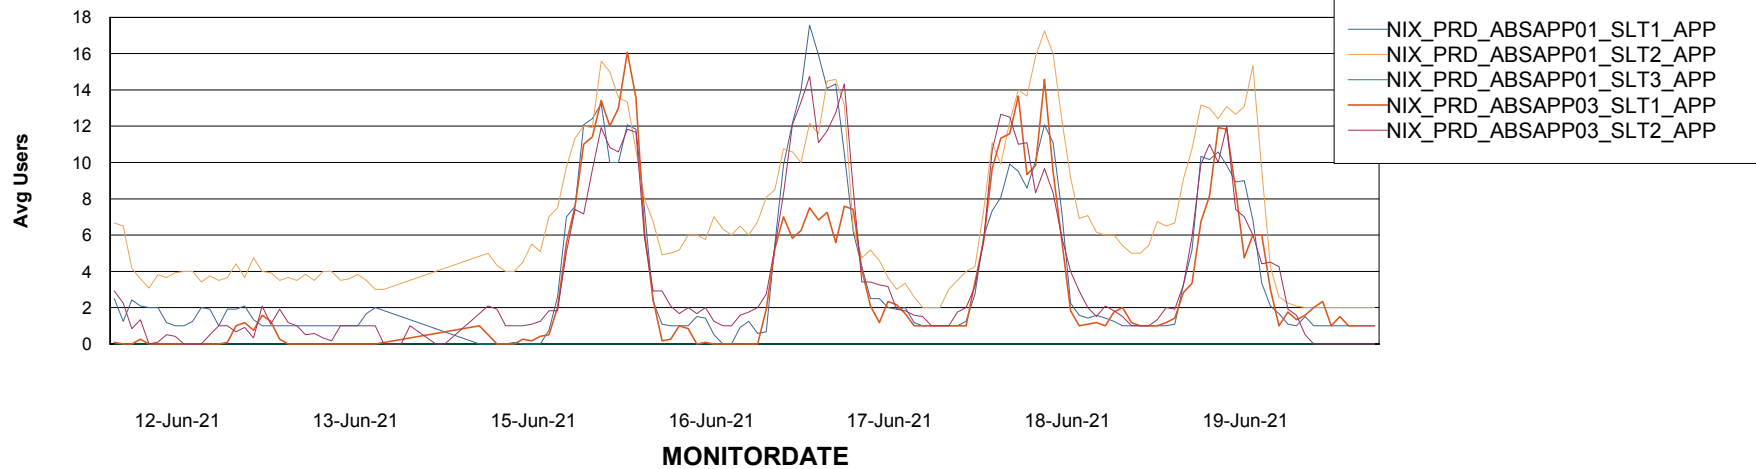

Weekly SLA Customer Report

Customer NIX_Production
Database ID 51

ABSSolute Application Server Services

Avg memory used per ABS Server Service

Avg users per day per ABS server

Weekly SLA Customer Report

Customer NIX_Production
Database ID 51