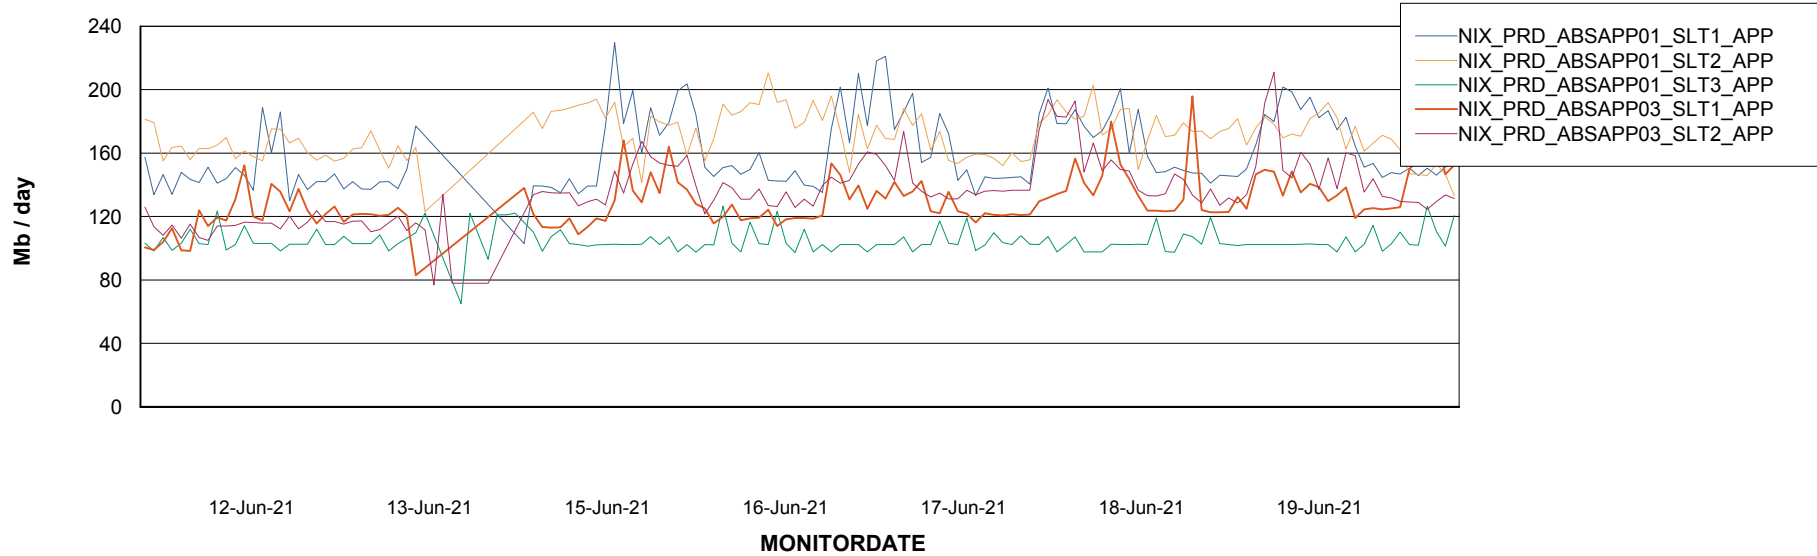

Weekly SLA Customer Report

Customer NIX_Production
Database ID 51

Database Tablespace NIXDB_Production

Date	Tablespace Name	Filesize (Gb)	Usedsize (Gb)	Percentage free
19-Jun-21	ABSDATA	185	150	19
	INDX	217	182	16
18-Jun-21	ABSDATA	185	150	19
	INDX	217	182	16
17-Jun-21	ABSDATA	185	150	19
	INDX	217	182	16
16-Jun-21	ABSDATA	185	150	19
	INDX	217	182	16
15-Jun-21	ABSDATA	185	150	19
	INDX	217	182	16
13-Jun-21	ABSDATA	185	149	20
	INDX	217	182	16

Weekly SLA Customer Report

Customer NIX_Production
Database ID 51

ABSSolute Application Server Services

Avg memory used per ABS Server Service

Avg users per day per ABS server

Weekly SLA Customer Report

Customer NIX_Production
Database ID 51