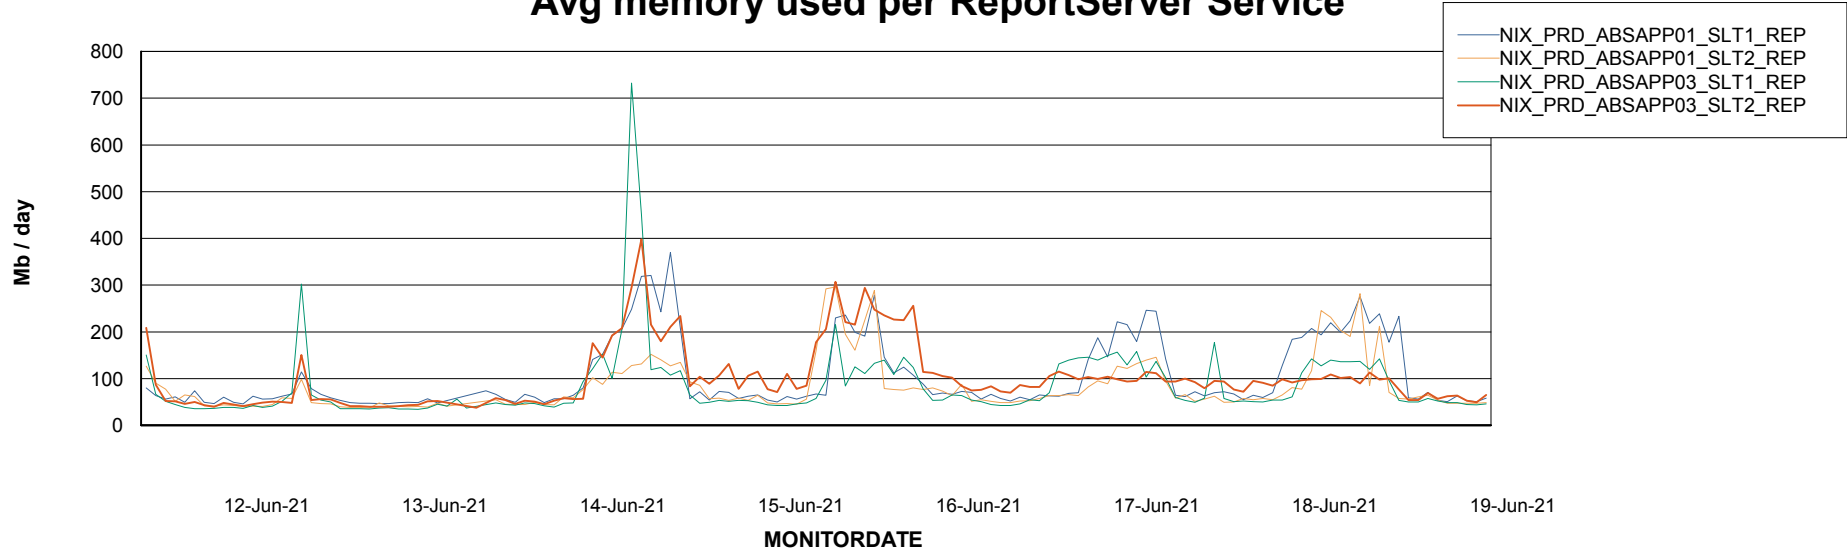

ABSSolute Application ReportServer Services

Avg memory used per ReportServer Service