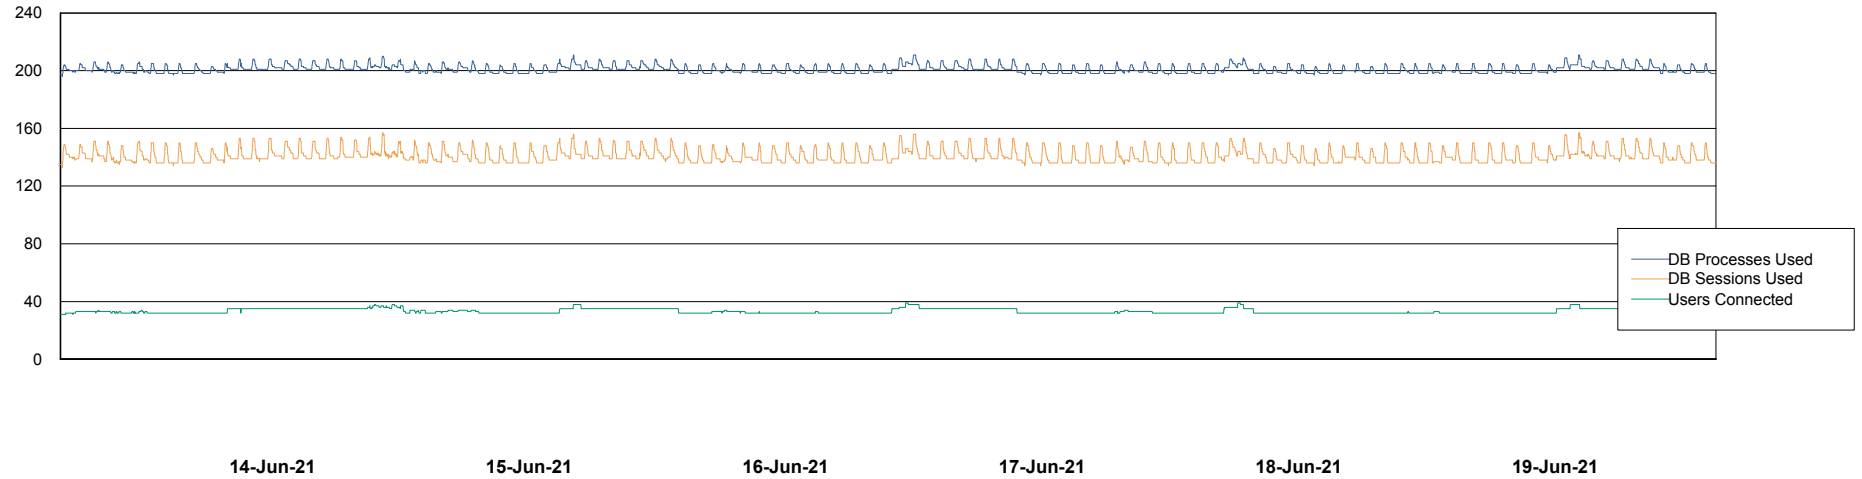

Database Performance LLGDB_Standby