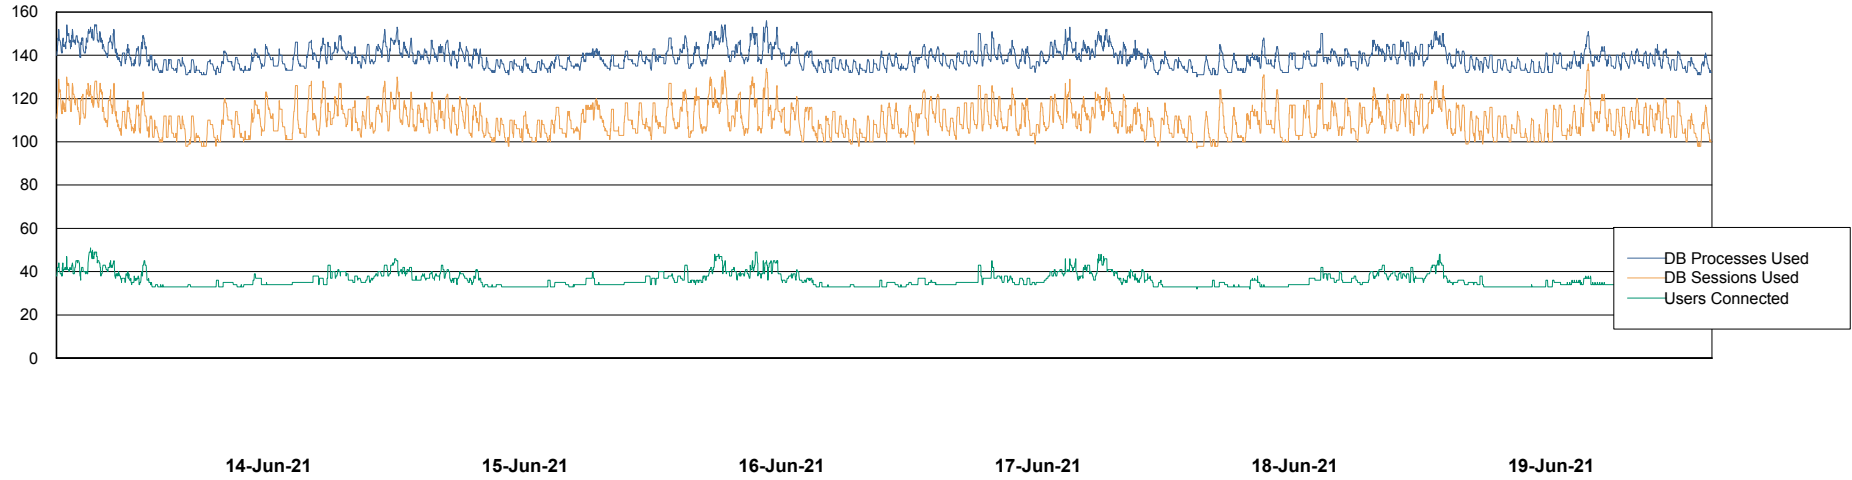

Weekly SLA Customer Report

Customer LLG_Production
Database ID 53

Database Performance LLGDB_BI02

Weekly SLA Customer Report

Customer LLG_Production
Database ID 53

Database Performance LLGDB_Production

Weekly SLA Customer Report