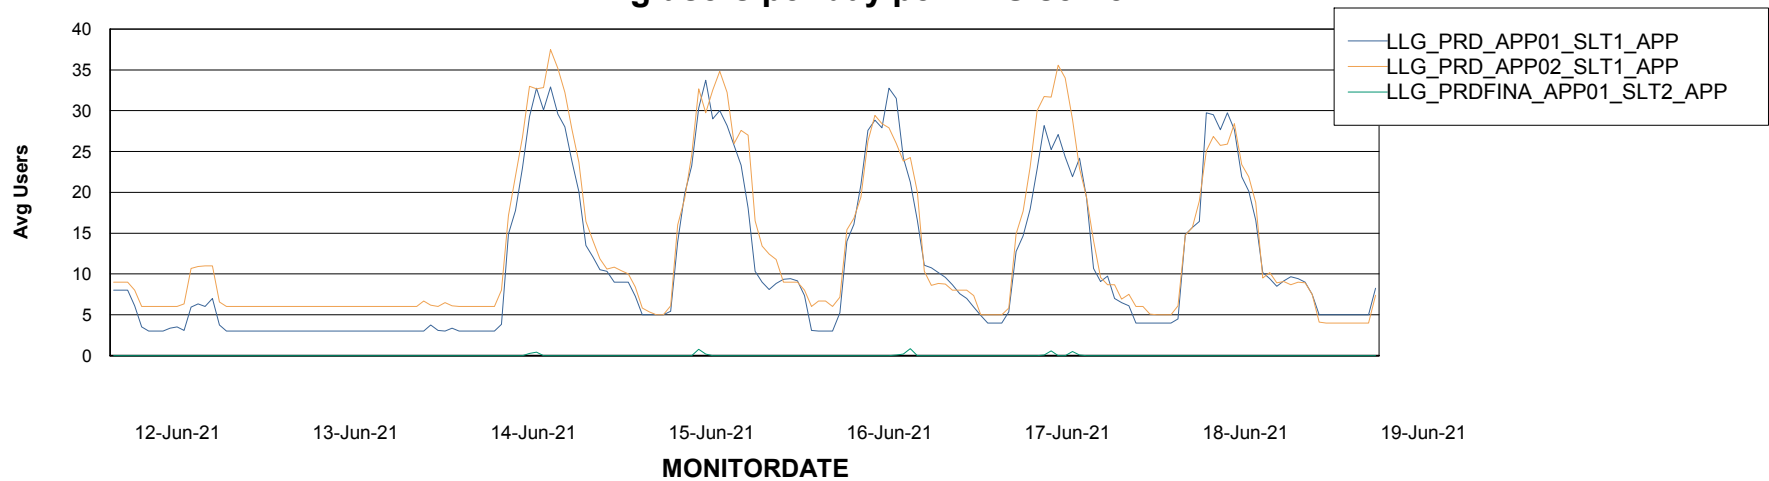

Avg users per day per ABS server