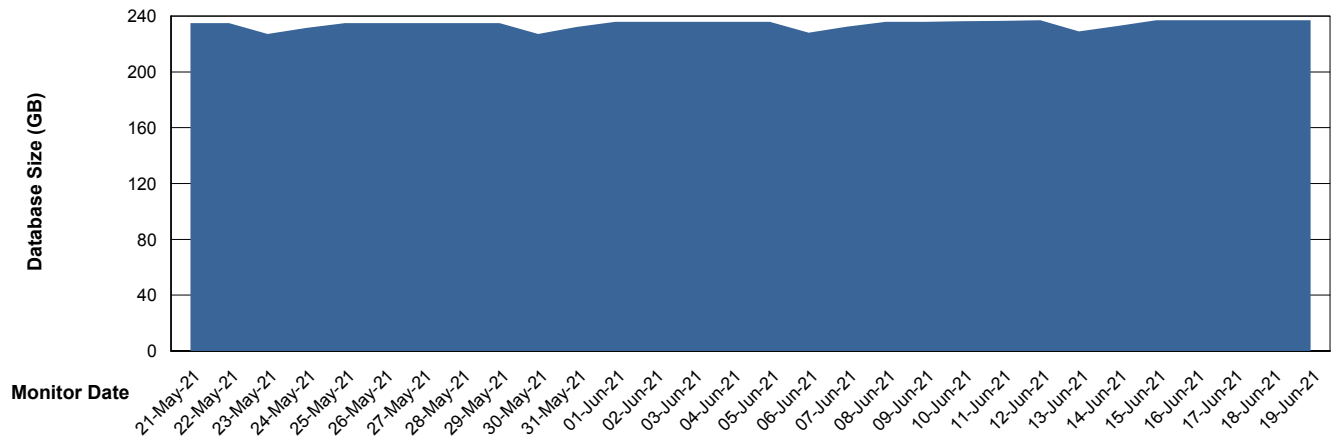

Weekly SLA Customer Report

Customer LLG_Production
Database ID 53

Database Performance LLGDB_BI02

Weekly SLA Customer Report

Customer LLG_Production
Database ID 53

Database Performance LLGDB_Production

Weekly SLA Customer Report

Customer LLG_Production
Database ID 53

Database Performance LLGDB_Standby

Weekly SLA Customer Report

Customer LLG_Production
Database ID 53

DATABASE SIZE LLGDB_BI02

Database growth over last month

DATABASE SIZE LLGDB_Production

Database growth over last month

Weekly SLA Customer Report

Customer LLG_Production
 Database ID 53

Database Tablespace LLGDB_BI02

Date	Tablespace Name	Filesize (Gb)	Usedsize (Gb)	Percentage free
19-Jun-21	ABSDATA	100	44	56
	INDX	100	46	54
18-Jun-21	ABSDATA	100	44	56
	INDX	100	46	54
17-Jun-21	ABSDATA	100	44	56
	INDX	100	46	54
16-Jun-21	ABSDATA	100	44	56
	INDX	100	46	54
15-Jun-21	ABSDATA	100	44	56
	INDX	100	46	54
14-Jun-21	ABSDATA	100	44	56
	INDX	100	46	54
13-Jun-21	ABSDATA	100	44	56
	INDX	100	46	54