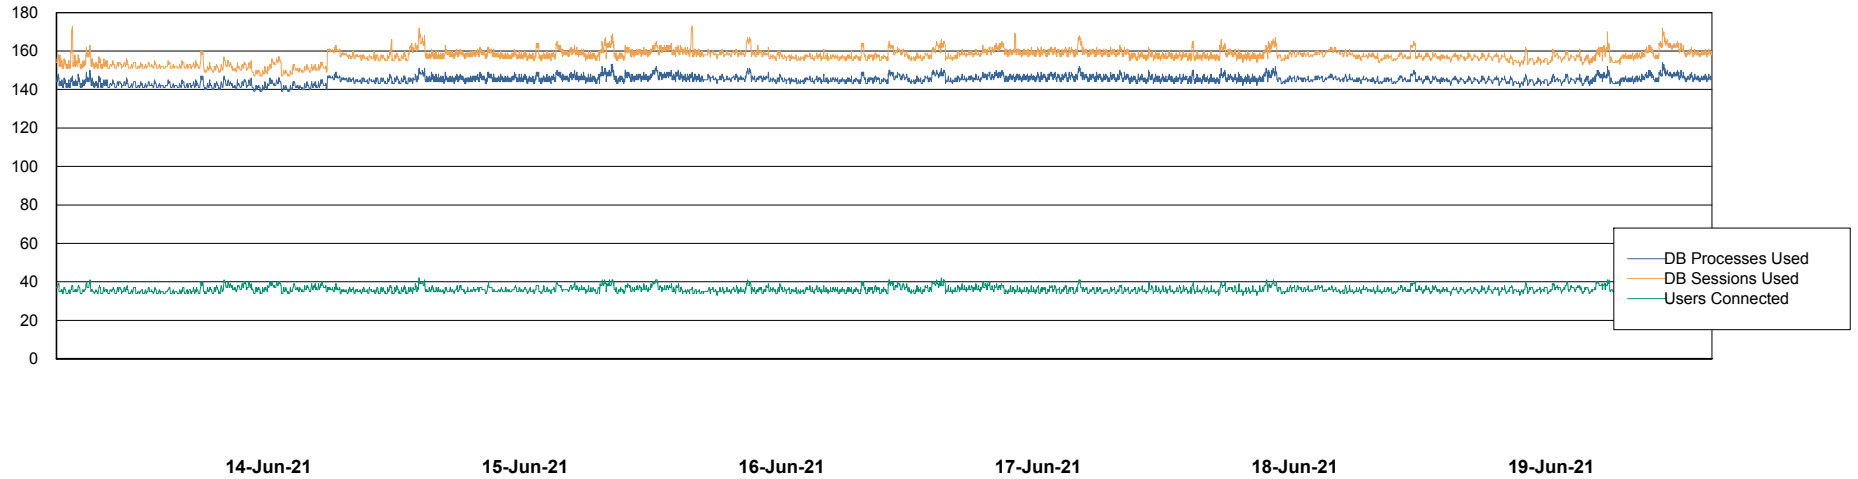

Database Performance LLGDB_BI02