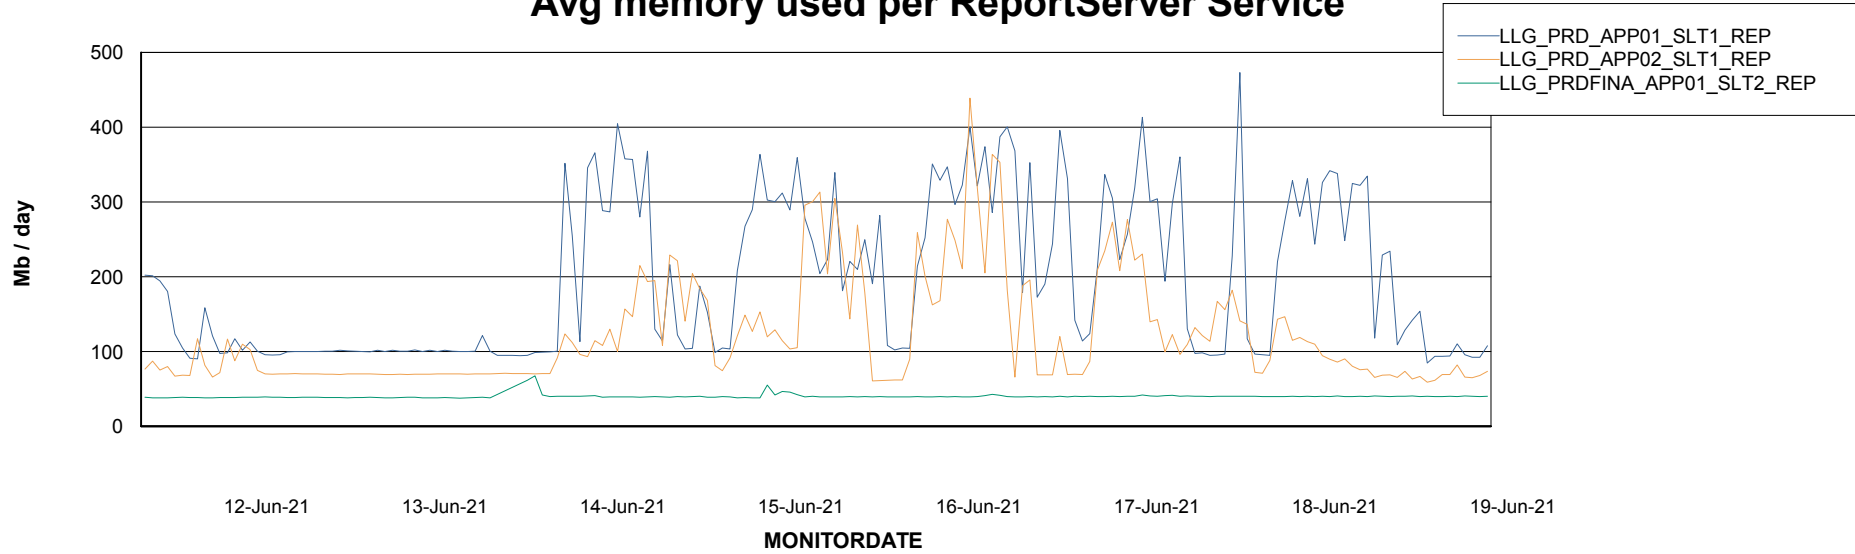

ABSSolute Application Server Services

Avg memory used per ReportServer Service