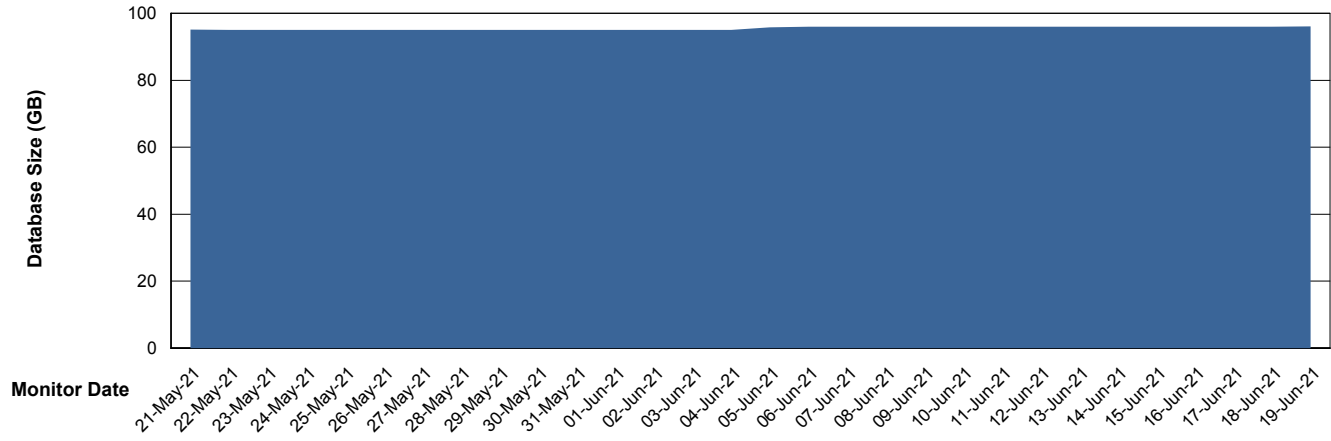

Weekly SLA Customer Report

Customer LLG_Production
Database ID 53

Database Performance LLGDB_BI02

Weekly SLA Customer Report

Customer LLG_Production
Database ID 53

Database Performance LLGDB_Production

Weekly SLA Customer Report

Customer LLG_Production
Database ID 53

Database Performance LLGDB_Standby

Weekly SLA Customer Report

Customer LLG_Production
Database ID 53

DATABASE SIZE LLGDB_BI02

Database growth over last month

DATABASE SIZE LLGDB_Production

Database growth over last month

Weekly SLA Customer Report

Customer LLG_Production
 Database ID 53

Database Tablespace LLGDB_BI02

Date	Tablespace Name	Filesize (Gb)	Usedsize (Gb)	Percentage free
19-Jun-21	ABSDATA	100	44	56
	INDX	100	46	54
18-Jun-21	ABSDATA	100	44	56
	INDX	100	46	54
17-Jun-21	ABSDATA	100	44	56
	INDX	100	46	54
16-Jun-21	ABSDATA	100	44	56
	INDX	100	46	54
15-Jun-21	ABSDATA	100	44	56
	INDX	100	46	54
14-Jun-21	ABSDATA	100	44	56
	INDX	100	46	54
13-Jun-21	ABSDATA	100	44	56
	INDX	100	46	54