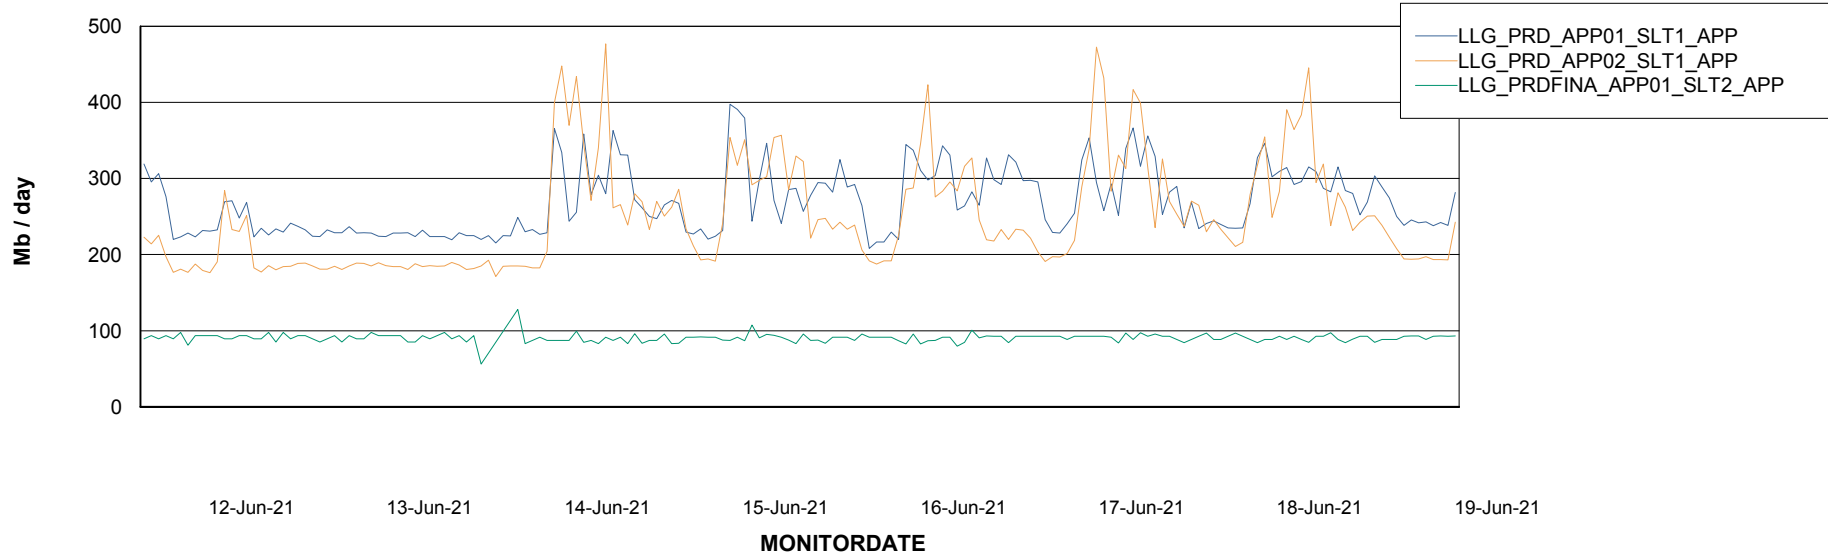

Database growth over last month

Weekly SLA Customer Report

Customer LLG_Production
 Database ID 53

Database Tablespace LLGDB_BI02

Date	Tablespace Name	Filesize (Gb)	Usedsize (Gb)	Percentage free
19-Jun-21	ABSDATA	100	44	56
	INDX	100	46	54
18-Jun-21	ABSDATA	100	44	56
	INDX	100	46	54
17-Jun-21	ABSDATA	100	44	56
	INDX	100	46	54
16-Jun-21	ABSDATA	100	44	56
	INDX	100	46	54
15-Jun-21	ABSDATA	100	44	56
	INDX	100	46	54
14-Jun-21	ABSDATA	100	44	56
	INDX	100	46	54
13-Jun-21	ABSDATA	100	44	56
	INDX	100	46	54

Weekly SLA Customer Report

Customer LLG_Production
Database ID 53

Database Tablespace LLGDB_Production

Date	Tablespace Name	Filesize (Gb)	Usedsize (Gb)	Percentage free
19-Jun-21	ABSDATA	114	94	18
	INDX	160	134	16
18-Jun-21	ABSDATA	114	94	18
	INDX	160	134	16
17-Jun-21	ABSDATA	114	94	18
	INDX	160	134	16
16-Jun-21	ABSDATA	114	94	18
	INDX	160	134	16
15-Jun-21	ABSDATA	114	94	18
	INDX	160	133	17
14-Jun-21	ABSDATA	114	94	18
	INDX	160	133	17
13-Jun-21	ABSDATA	114	94	18
	INDX	160	133	17

Weekly SLA Customer Report

Customer LLG_Production
Database ID 53

ABSSolute Application Server Services

Avg memory used per ABS Server Service

Weekly SLA Customer Report

Customer LLG_Production
Database ID 53