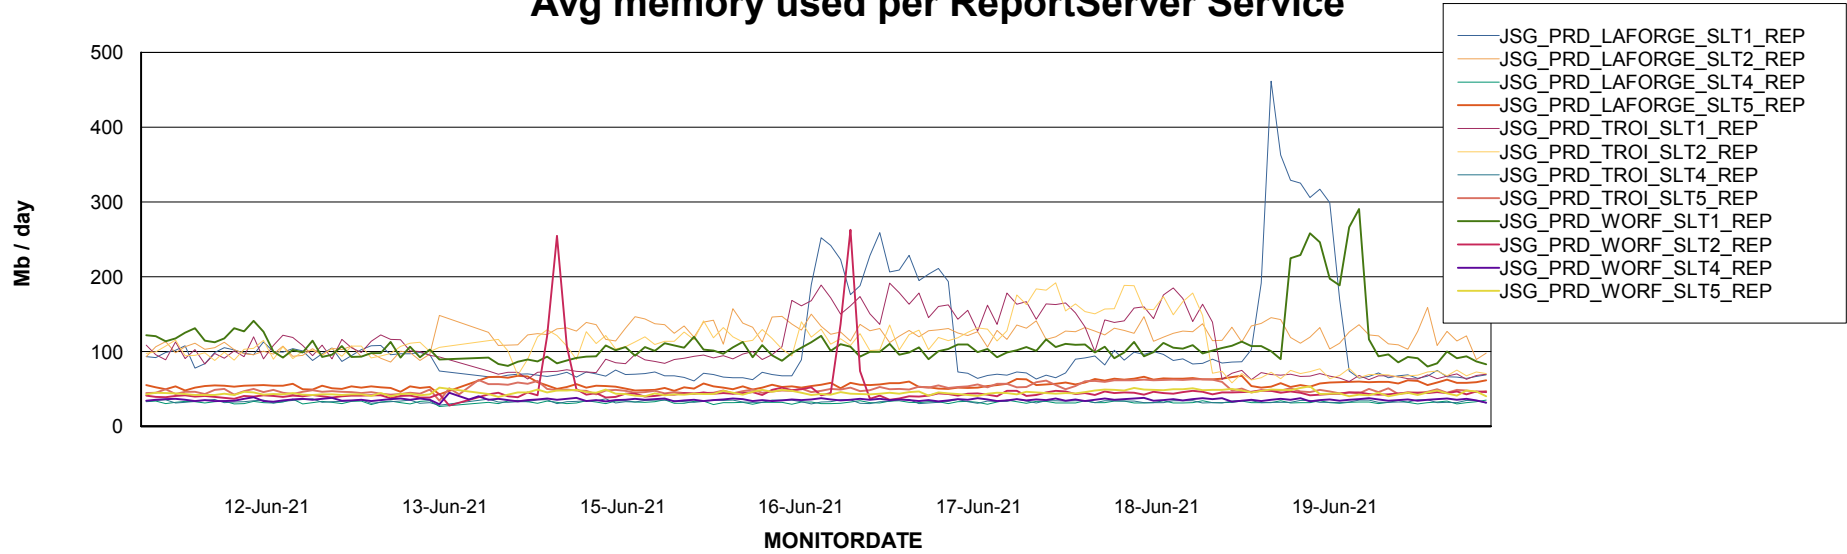

Avg memory used per ABS Server Service

Avg users per day per ABS server

Weekly SLA Customer Report

Customer JSG_Production
Database ID 102

ABSSolute Application ReportServer Services

Avg memory used per ReportServer Service