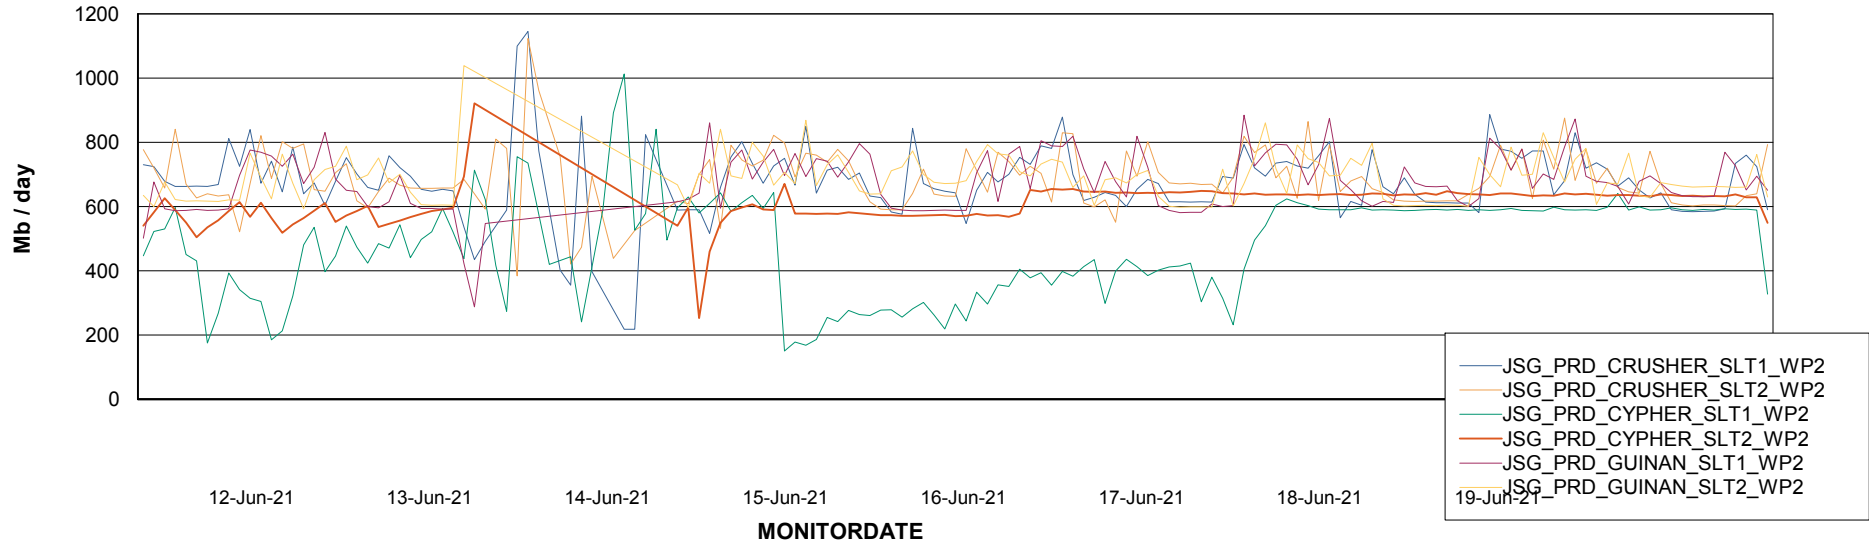

ABSSolute Web Component Services

Avg memory used per ABS Web component