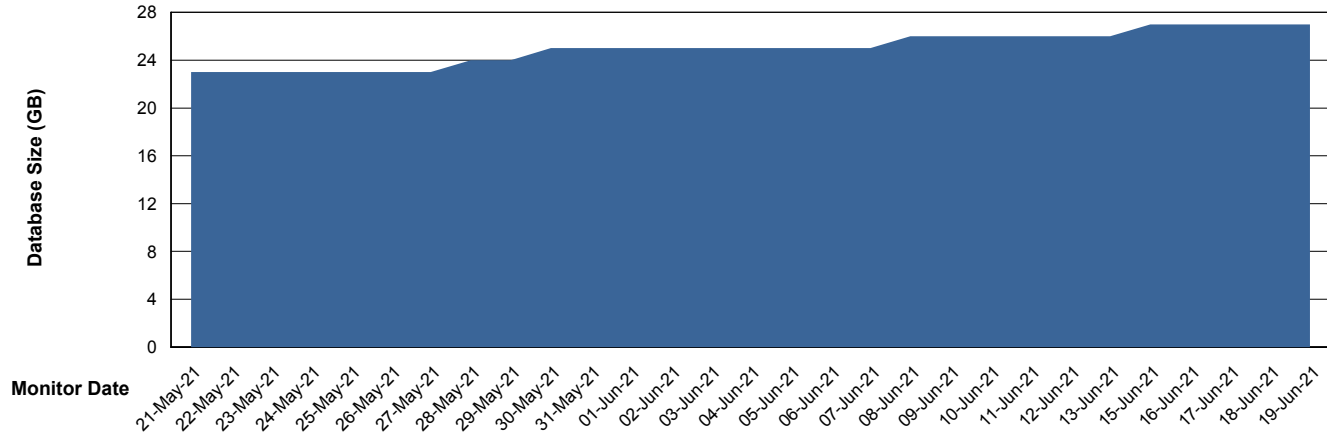

Weekly SLA Customer Report

Customer JSG_Production
Database ID 102

Database Performance JSG_PRD_PICARD_DB

Weekly SLA Customer Report

Customer JSG_Production
Database ID 102

Database Performance JSG_PRD_RIKER_DB

Weekly SLA Customer Report

Customer JSG_Production
Database ID 102

Database Performance JSG_PRD_YAR

Weekly SLA Customer Report

Customer JSG_Production
Database ID 102

DATABASE SIZE JSG_PRD_PICARD_DB

Database growth over last month

DATABASE SIZE JSG_PRD_YAR

Database growth over last month

Weekly SLA Customer Report

Customer JSG_Production
 Database ID 102

Database Tablespace JSG_PRD_PICARD_DB

Date	Tablespace Name	Filesize (Gb)	Usedsize (Gb)	Percentage free
19-Jun-21	ABSDATA	40	7	82
	INDX	40	0	99
18-Jun-21	ABSDATA	40	7	82
	INDX	40	0	99
17-Jun-21	ABSDATA	40	7	82
	INDX	40	0	99
16-Jun-21	ABSDATA	40	7	82
	INDX	40	0	99
15-Jun-21	ABSDATA	40	7	83
	INDX	40	0	99
13-Jun-21	ABSDATA	40	7	84
	INDX	40	0	99