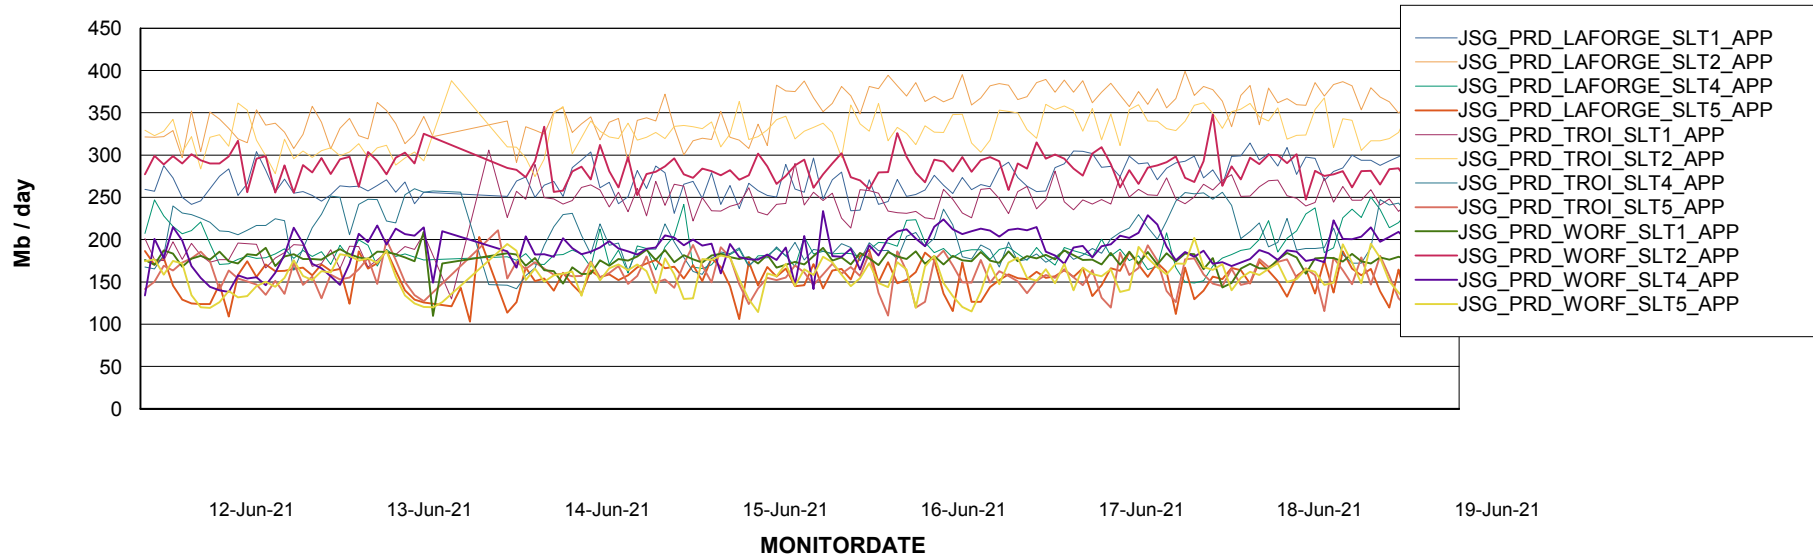

Customer JSG_Production
Database ID 102

BI last ETL error for	JSG_PRD_YAR
Sun, 13-06-2021	None
Fri, 18-06-2021	None
Tue, 15-06-2021	None
Tue, 15-06-2021	None
Sat, 19-06-2021	None
Wed, 16-06-2021	None
Fri, 18-06-2021	None
Wed, 16-06-2021	None
Sun, 13-06-2021	None
Thu, 17-06-2021	None
Sat, 19-06-2021	None
Thu, 17-06-2021	None

Weekly SLA Customer Report

Customer JSG_Production
Database ID 102

Standby Database Health JSG_Production

Recovery lag for last 7 days

Weekly SLA Customer Report

Customer JSG_Production
Database ID 102

ABSSolute Application Server Services

Avg memory used per ABS Server Service

Avg users per day per ABS server

Weekly SLA Customer Report

Customer JSG_Production
Database ID 102

ABSSolute Application ReportServer Services

Avg memory used per ReportServer Service