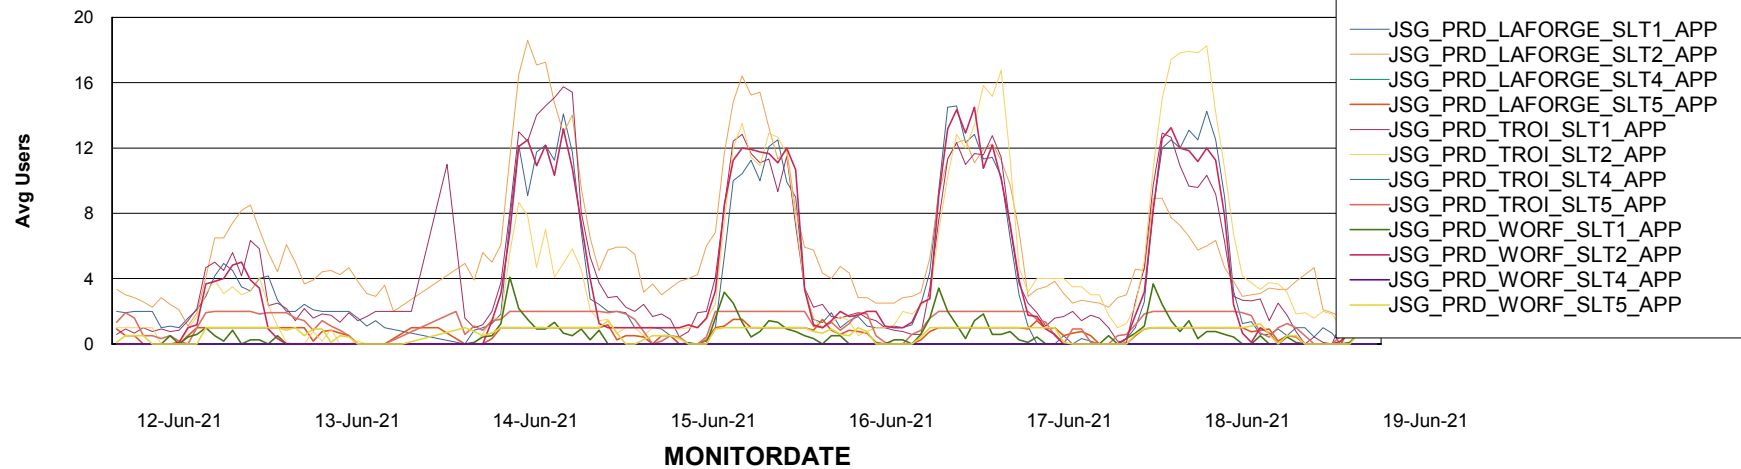

Customer JSG_Production
Database ID 102

BI last ETL error for	JSG_PRD_YAR
Sun, 13-06-2021	None
Fri, 18-06-2021	None
Tue, 15-06-2021	None
Tue, 15-06-2021	None
Sat, 19-06-2021	None
Wed, 16-06-2021	None
Fri, 18-06-2021	None
Wed, 16-06-2021	None
Sun, 13-06-2021	None
Thu, 17-06-2021	None
Sat, 19-06-2021	None
Thu, 17-06-2021	None

Weekly SLA Customer Report

Customer JSG_Production
Database ID 102

Standby Database Health JSG_Production

Recovery lag for last 7 days

Weekly SLA Customer Report

Customer JSG_Production
Database ID 102

ABSSolute Application Server Services

Avg memory used per ABS Server Service

Avg users per day per ABS server

Weekly SLA Customer Report

Customer JSG_Production
Database ID 102

ABSSolute Application ReportServer Services

Avg memory used per ReportServer Service