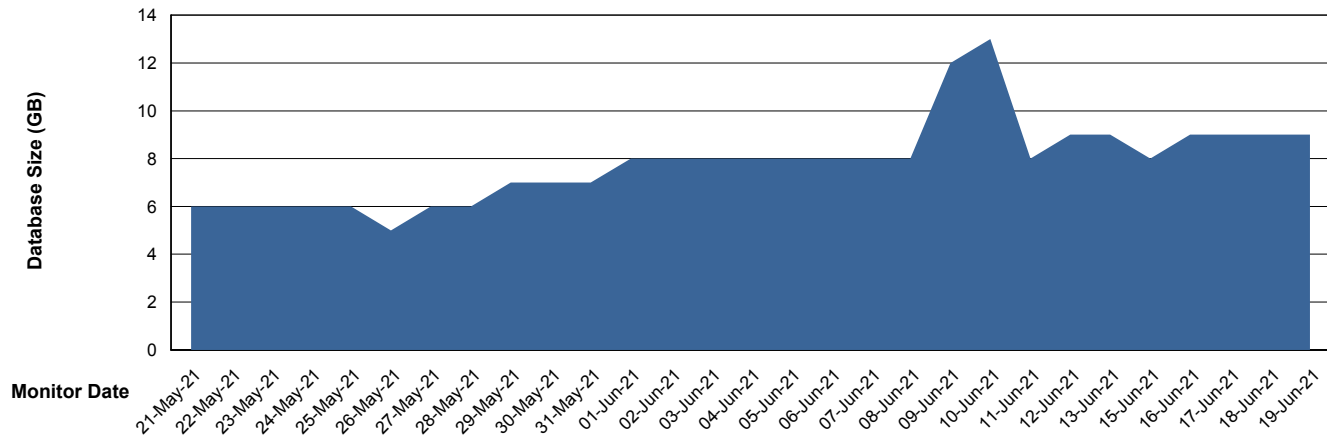

Weekly SLA Customer Report

Customer JSG_Production
Database ID 102

Database Performance JSG_PRD_PICARD_DB

Weekly SLA Customer Report

Customer JSG_Production
Database ID 102

Database Performance JSG_PRD_RIKER_DB

Weekly SLA Customer Report

Customer JSG_Production
Database ID 102

Database Performance JSG_PRD_YAR

Weekly SLA Customer Report

Customer JSG_Production
Database ID 102

DATABASE SIZE JSG_PRD_PICARD_DB

Database growth over last month

DATABASE SIZE JSG_PRD_YAR

Database growth over last month

Weekly SLA Customer Report

Customer JSG_Production
 Database ID 102

Database Tablespace JSG_PRD_PICARD_DB

Date	Tablespace Name	Filesize (Gb)	Usedsize (Gb)	Percentage free
19-Jun-21	ABSDATA	40	7	82
	INDX	40	0	99
18-Jun-21	ABSDATA	40	7	82
	INDX	40	0	99
17-Jun-21	ABSDATA	40	7	82
	INDX	40	0	99
16-Jun-21	ABSDATA	40	7	82
	INDX	40	0	99
15-Jun-21	ABSDATA	40	7	83
	INDX	40	0	99
13-Jun-21	ABSDATA	40	7	84
	INDX	40	0	99