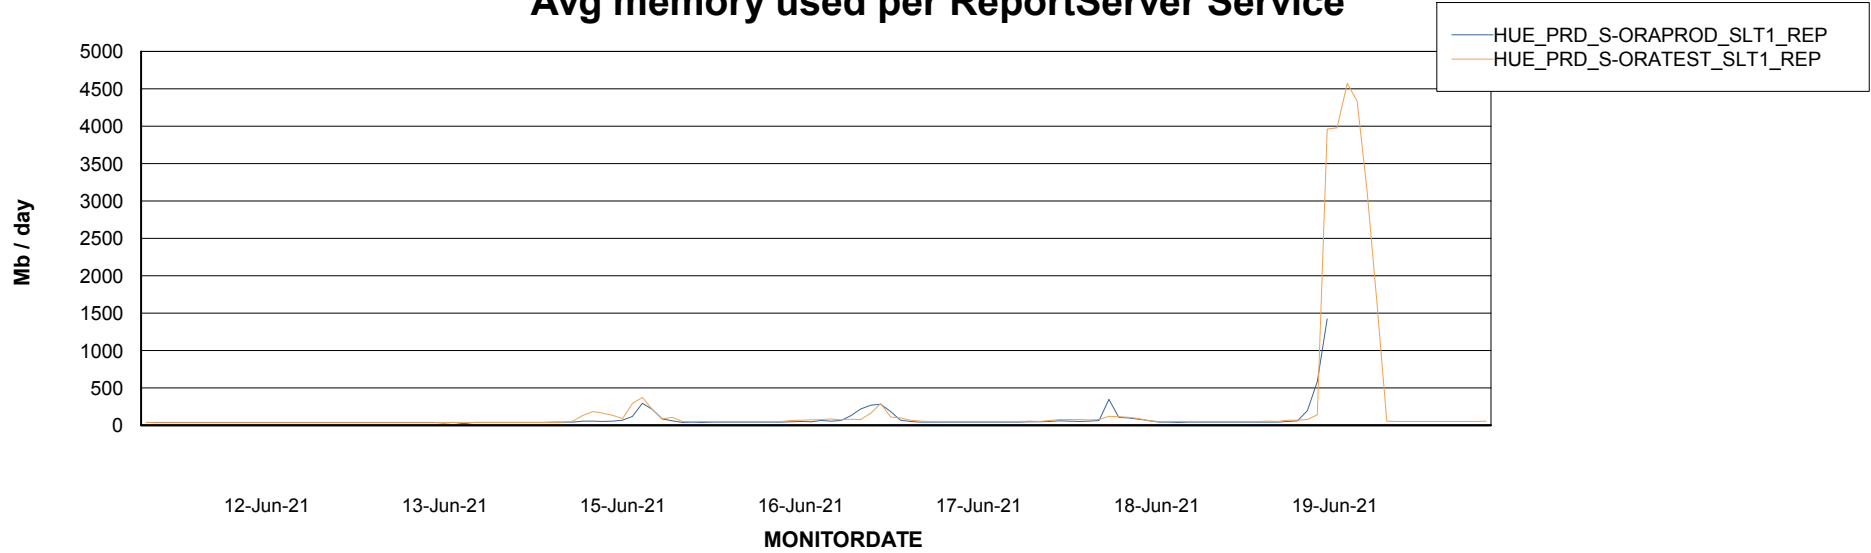

ABSSolute Application ReportServer Services

Avg memory used per ReportServer Service