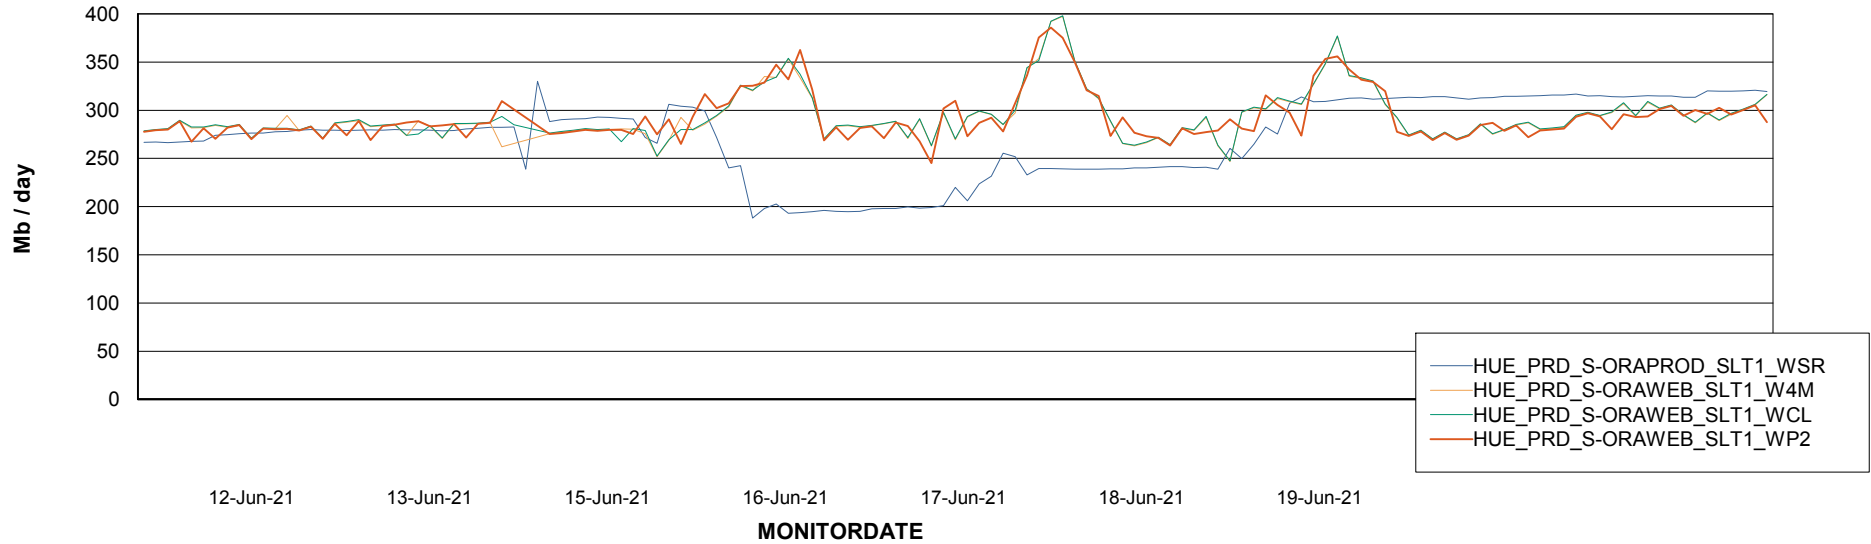

ABSSolute Application ReportServer Services

Avg memory used per ReportServer Service

Weekly SLA Customer Report

Customer HUE_Production
Database ID 104

ABSSolute Web Component Services

Avg memory used per ABS Web component