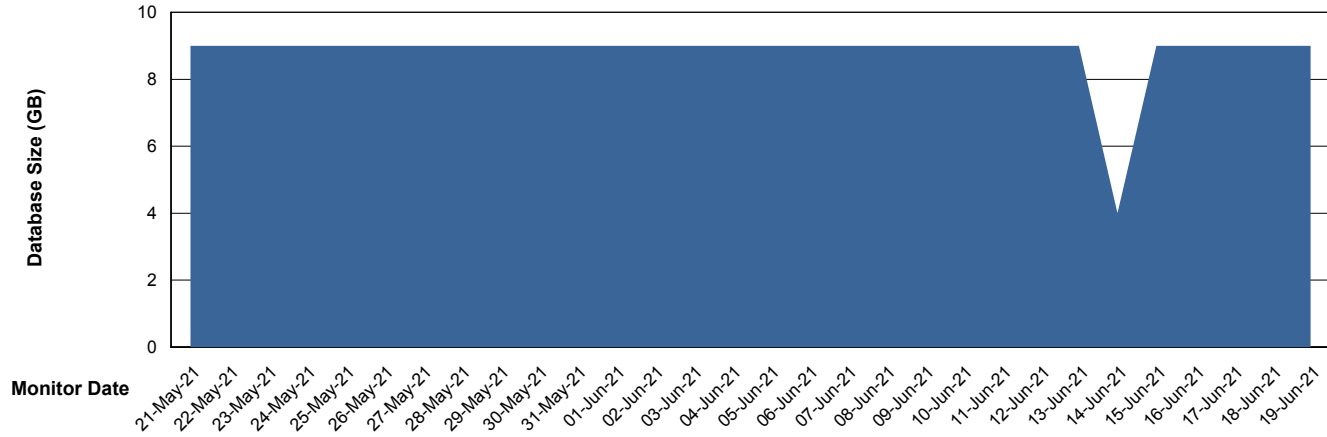

Weekly SLA Customer Report

Customer HUE_Production
Database ID 104

Database Performance HUE_STB_S-ORATEST_DB

Weekly SLA Customer Report

Customer HUE_Production
Database ID 104

DATABASE SIZE HUE_PRD_S-ORABI_DB

Database growth over last month

DATABASE SIZE HUE_PRD_S-ORAPROD_DB

Database growth over last month

Weekly SLA Customer Report

Customer HUE_Production
 Database ID 104

Database Tablespace HUE_PRD_S-ORABI_DB