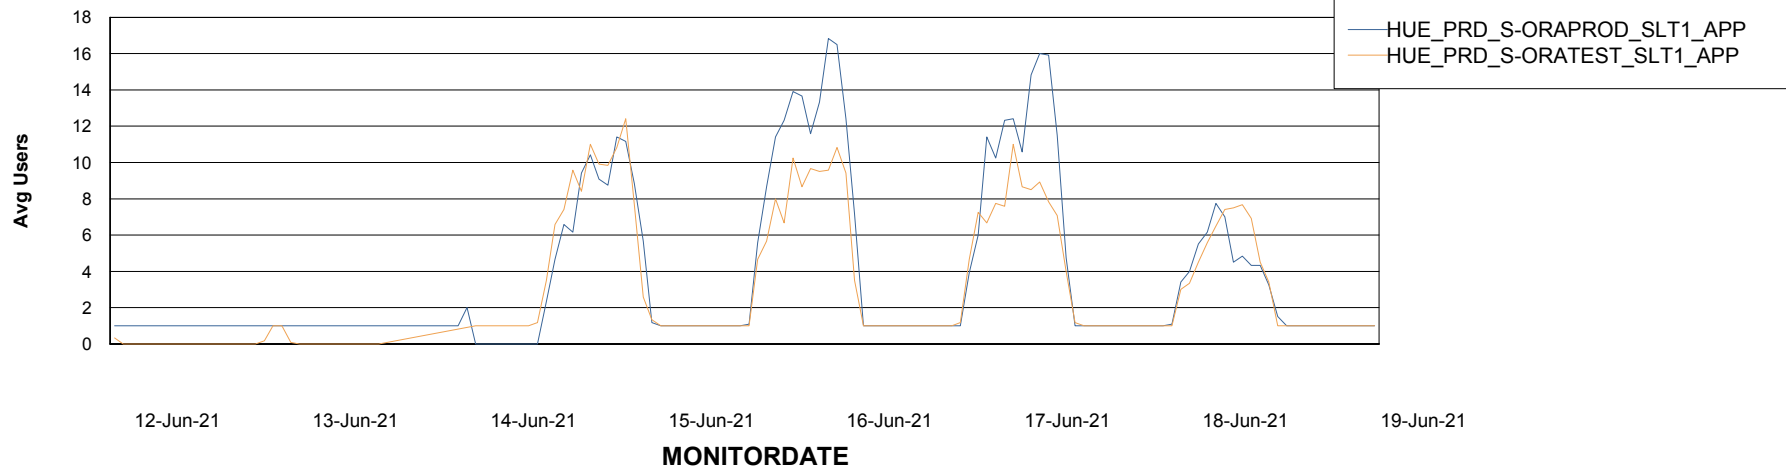

Weekly SLA Customer Report

Customer HUE_Production
Database ID 104

ABSSolute Application Server Services

Avg memory used per ABS Server Service

Avg users per day per ABS server

Weekly SLA Customer Report

Customer HUE_Production
Database ID 104