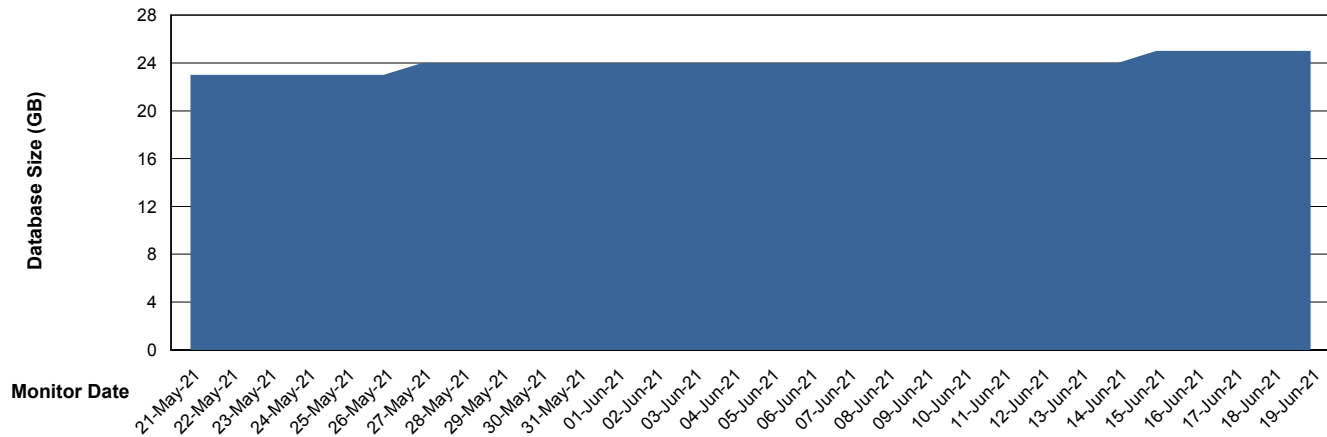

Weekly SLA Customer Report

Customer HUE_Production
Database ID 104

Database Performance HUE_STB_S-ORATEST_DB

Weekly SLA Customer Report

Customer HUE_Production
Database ID 104

DATABASE SIZE HUE_PRD_S-ORABI_DB

Database growth over last month

DATABASE SIZE HUE_PRD_S-ORAPROD_DB

Database growth over last month

Weekly SLA Customer Report

Customer HUE_Production
 Database ID 104

Database Tablespace HUE_PRD_S-ORABI_DB