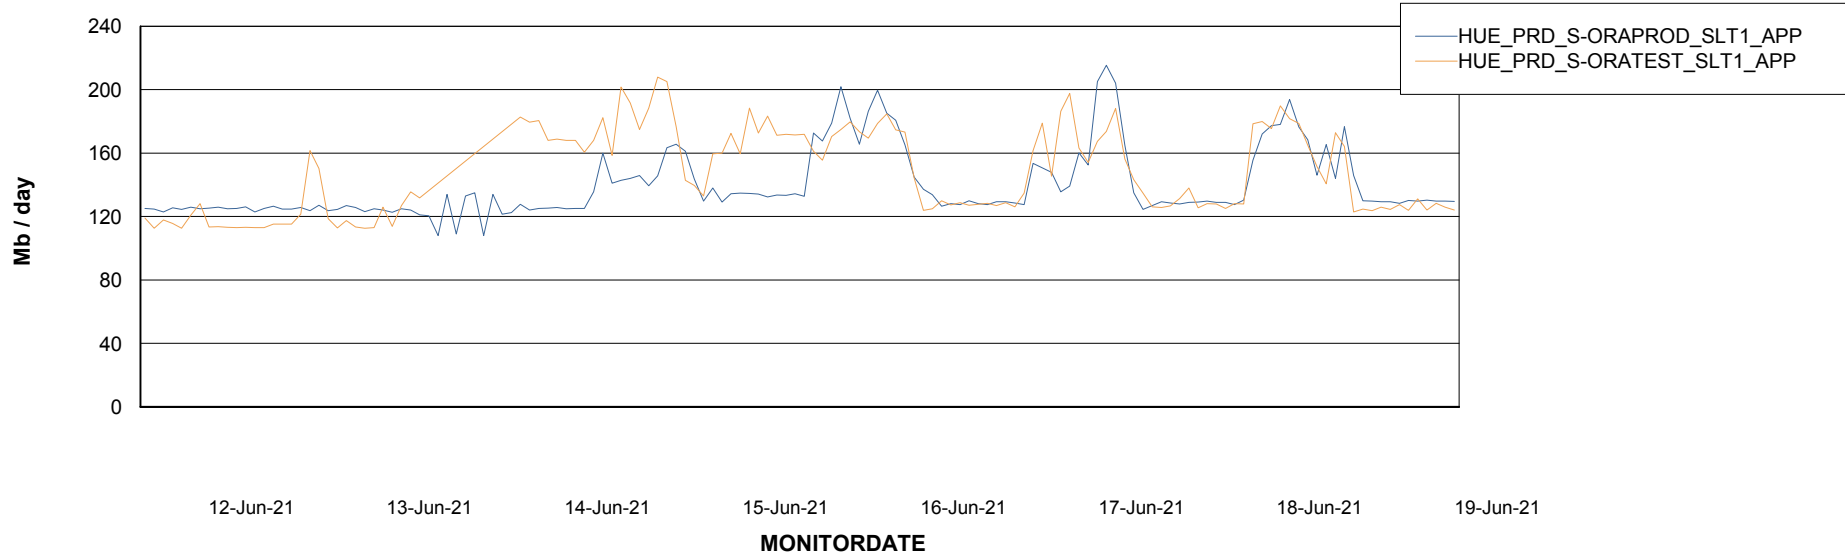

Date	Tablespace Name	Filesize (Gb)	Usedsize (Gb)	Percentage free
19-Jun-21	ABSDATA	4	3	15
	INDX	6	4	25
18-Jun-21	ABSDATA	4	3	16
	INDX	6	4	25
17-Jun-21	ABSDATA	4	3	16
	INDX	6	4	25
16-Jun-21	ABSDATA	4	3	16
	INDX	6	4	26
15-Jun-21	ABSDATA	4	3	16
	INDX	6	4	26
14-Jun-21	INDX	6	4	26
13-Jun-21	ABSDATA	4	3	16
	INDX	6	4	26

Weekly SLA Customer Report

Customer HUE_Production
 Database ID 104

Database Tablespace HUE_PRD_S-ORAPROD_DB

Date	Tablespace Name	Filesize (Gb)	Usedsize (Gb)	Percentage free
19-Jun-21	ABSDATA	28	22	21
	INDX	4	1	85
18-Jun-21	ABSDATA	28	22	21
	INDX	4	1	85
17-Jun-21	ABSDATA	28	22	21
	INDX	4	1	85
16-Jun-21	ABSDATA	28	22	21
	INDX	4	1	85
15-Jun-21	ABSDATA	28	22	22
	INDX	4	1	85
14-Jun-21	ABSDATA	28	22	22
	INDX	4	1	85
13-Jun-21	ABSDATA	28	22	22
	INDX	4	1	85

Weekly SLA Customer Report

Customer HUE_Production
Database ID 104

ABSSolute Application Server Services

Avg memory used per ABS Server Service

Avg users per day per ABS server

Weekly SLA Customer Report

Customer HUE_Production
Database ID 104