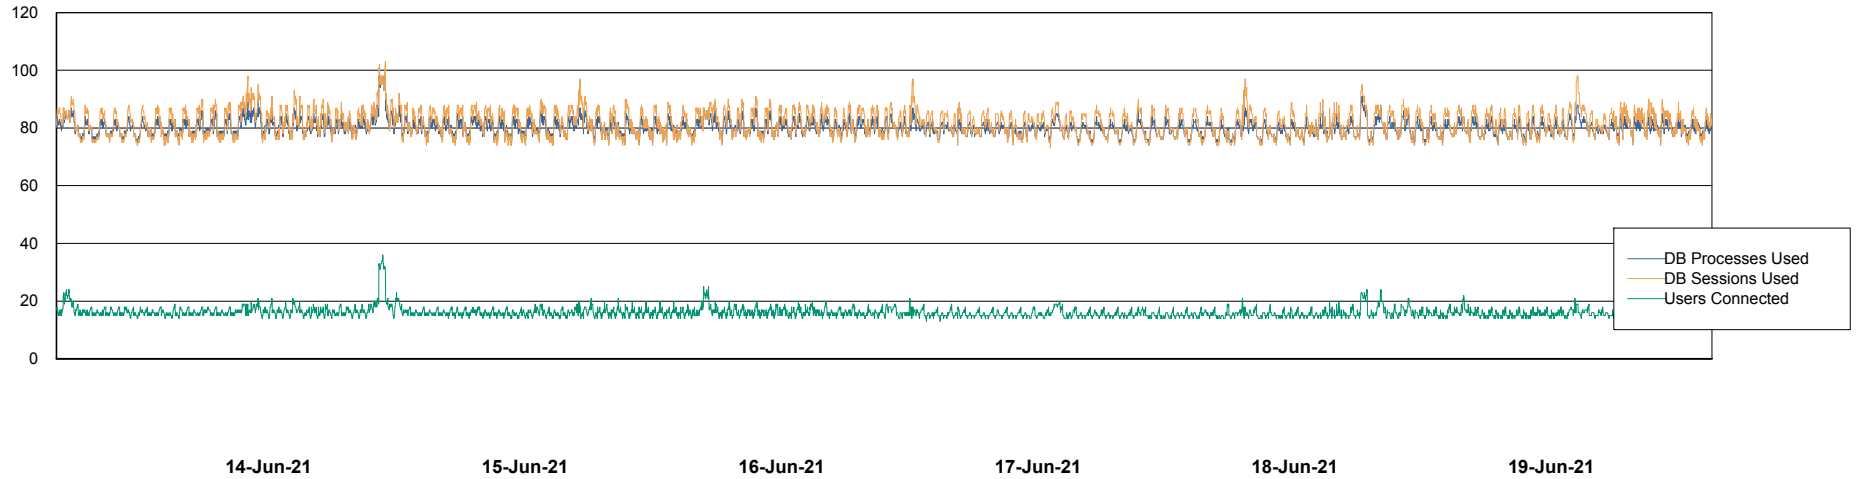

Database Performance ELJDB_PRD_BI