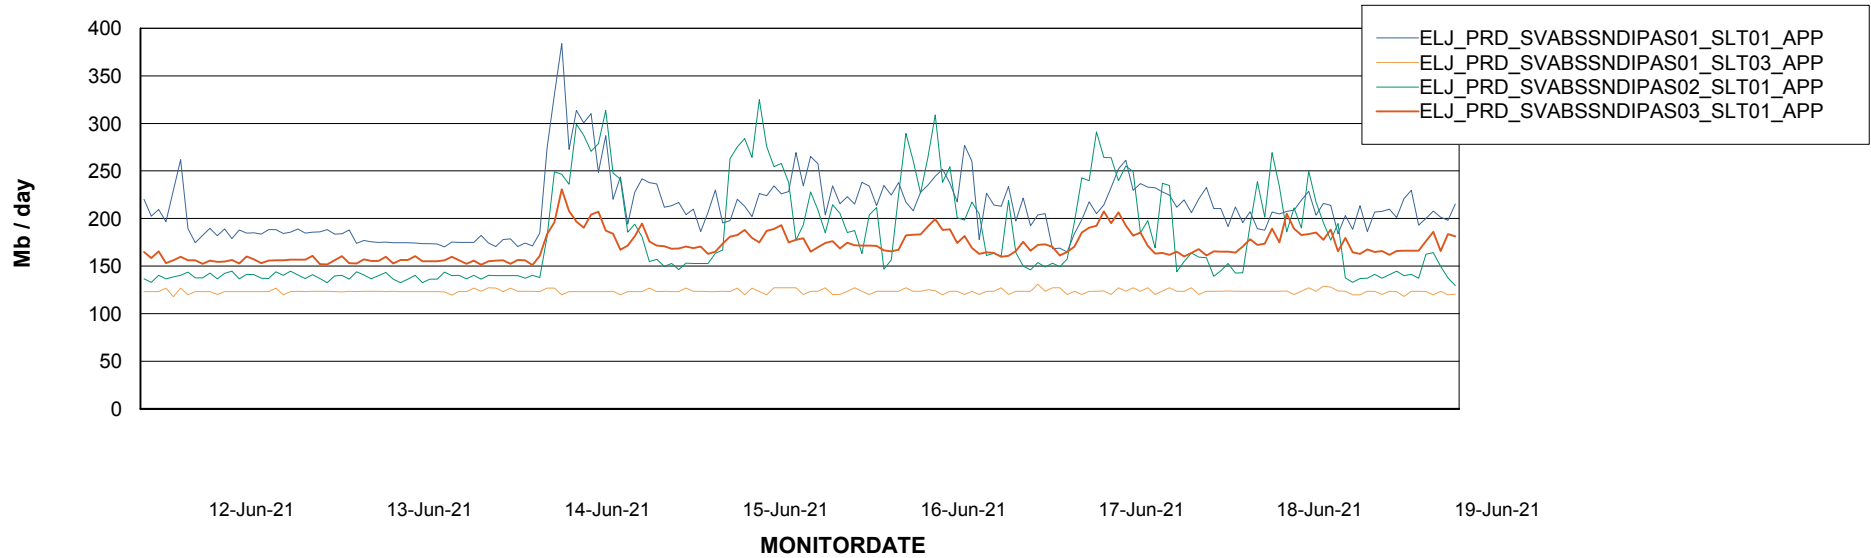

BI Status and last ETL error for ELJDB_PRD_BI

	Sun 13/6/2021	Mon 14/6/2021	Tue 15/6/2021	Wed 16/6/2021	Thu 17/6/2021	Fri 18/6/2021	Sat 19/6/2021
ABS DataWarehouse ETL Health	OK	OK	OK	OK	OK	OK	OK
ABS DWHStaging ETL Health	OK	OK	OK	OK	OK	OK	OK

Weekly SLA Customer Report

Customer ELJ Production
Database ID 72

ABSSolute Application Server Services

Avg memory used per ABS Server Service

Avg users per day per ABS server

Weekly SLA Customer Report

Customer ELJ Production
Database ID 72