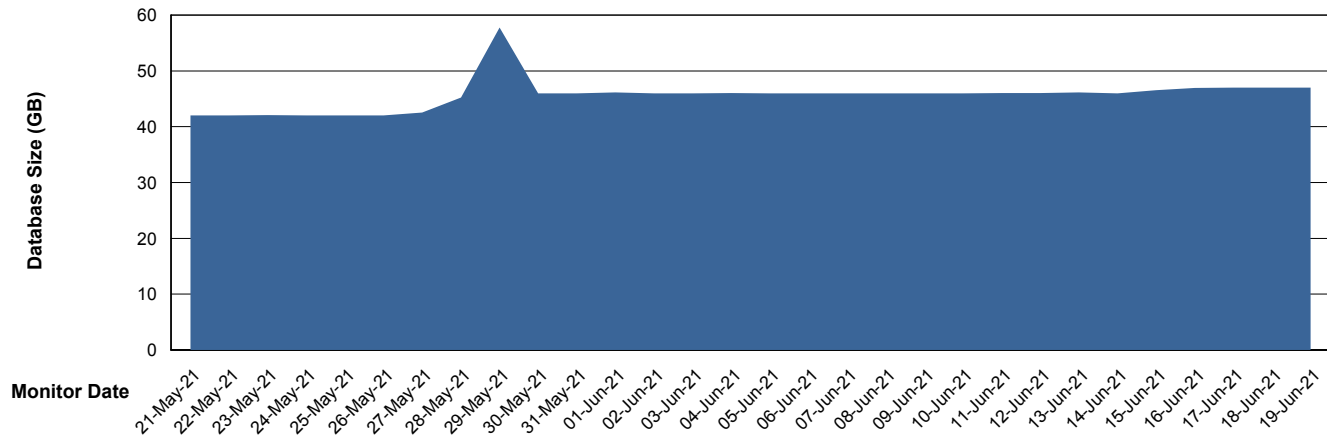

Customer ELJ Production
Database ID 72

Database Performance ELJDB_Standby

Weekly SLA Customer Report

Customer ELJ Production
Database ID 72

DATABASE SIZE ELJDB_PRD_BI

Database growth over last month

DATABASE SIZE ELJDB_Production

Database growth over last month

Weekly SLA Customer Report

Customer ELJ Production
 Database ID 72

Database Tablespace ELJDB_PRD_BI

Date	Tablespace Name	Filesize (Gb)	Usedsize (Gb)	Percentage free
19-Jun-21	ABSDATA	12	9	25
	INDX	14	11	21
18-Jun-21	ABSDATA	12	9	25
	INDX	14	11	21
17-Jun-21	ABSDATA	12	9	25
	INDX	14	11	21
16-Jun-21	ABSDATA	12	9	25
	INDX	14	11	21
15-Jun-21	ABSDATA	12	9	25
	INDX	14	11	21
14-Jun-21	ABSDATA	12	9	25
	INDX	14	11	21
13-Jun-21	ABSDATA	12	9	25
	INDX	14	11	21