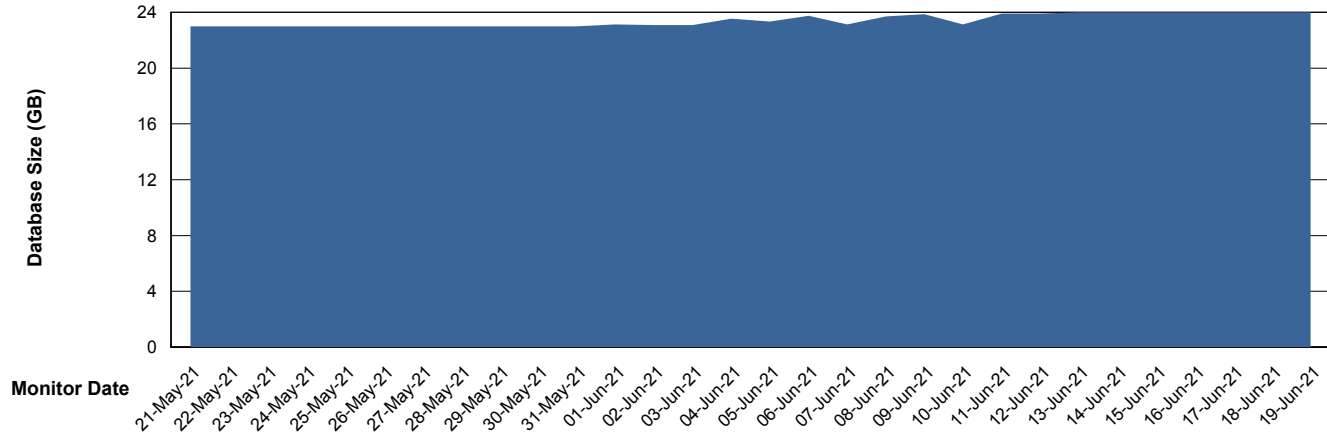

Weekly SLA Customer Report

Customer ELJ Production
Database ID 72

Database Performance ELJDB_PRD_BI

Weekly SLA Customer Report

Customer ELJ Production
Database ID 72

Database Performance ELJDB_Production

Weekly SLA Customer Report

Customer ELJ Production
Database ID 72

Database Performance ELJDB_Standby

Weekly SLA Customer Report

Customer ELJ Production
Database ID 72

DATABASE SIZE ELJDB_PRD_BI

Database growth over last month

DATABASE SIZE ELJDB_Production

Database growth over last month

Weekly SLA Customer Report

Customer ELJ Production
 Database ID 72

Database Tablespace ELJDB_PRD_BI

Date	Tablespace Name	Filesize (Gb)	Usedsize (Gb)	Percentage free
19-Jun-21	ABSDATA	12	9	25
	INDX	14	11	21
18-Jun-21	ABSDATA	12	9	25
	INDX	14	11	21
17-Jun-21	ABSDATA	12	9	25
	INDX	14	11	21
16-Jun-21	ABSDATA	12	9	25
	INDX	14	11	21
15-Jun-21	ABSDATA	12	9	25
	INDX	14	11	21
14-Jun-21	ABSDATA	12	9	25
	INDX	14	11	21
13-Jun-21	ABSDATA	12	9	25
	INDX	14	11	21