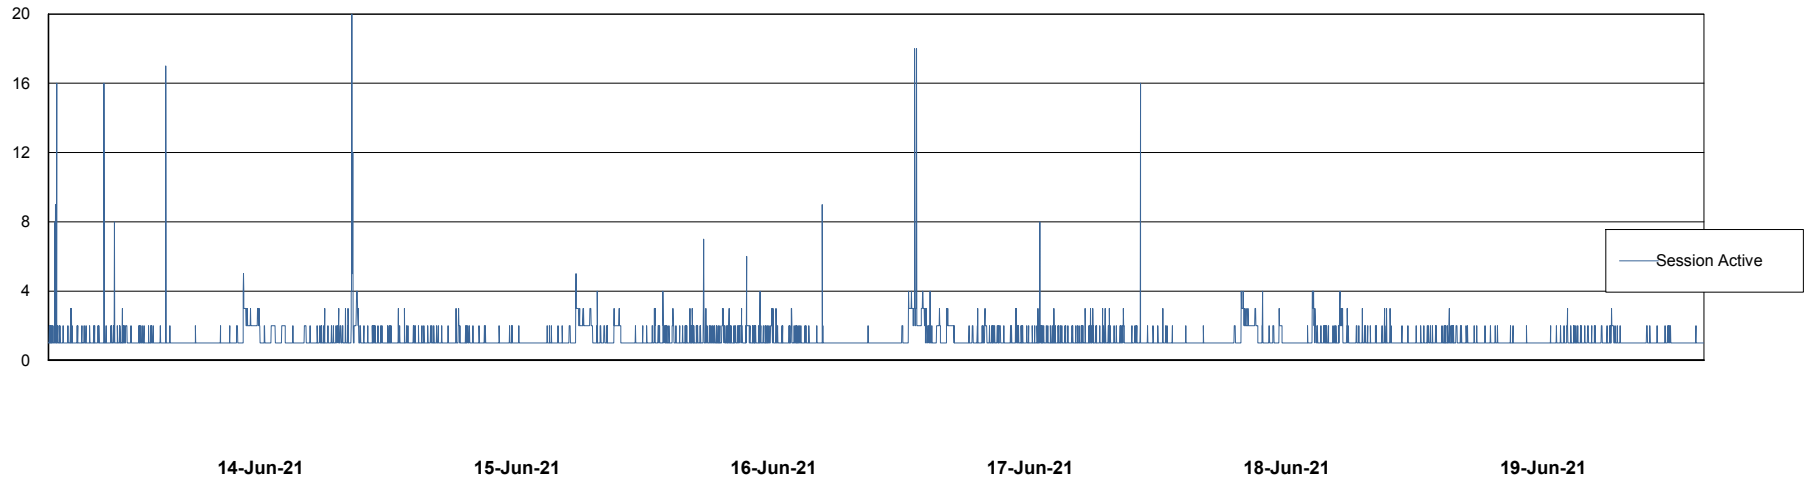

Weekly SLA Customer Report

Customer ELJ Production
Database ID 72

Database Performance ELJDB_PRD_BI

Weekly SLA Customer Report

Customer ELJ Production
Database ID 72

Database Performance ELJDB_Production

Weekly SLA Customer Report