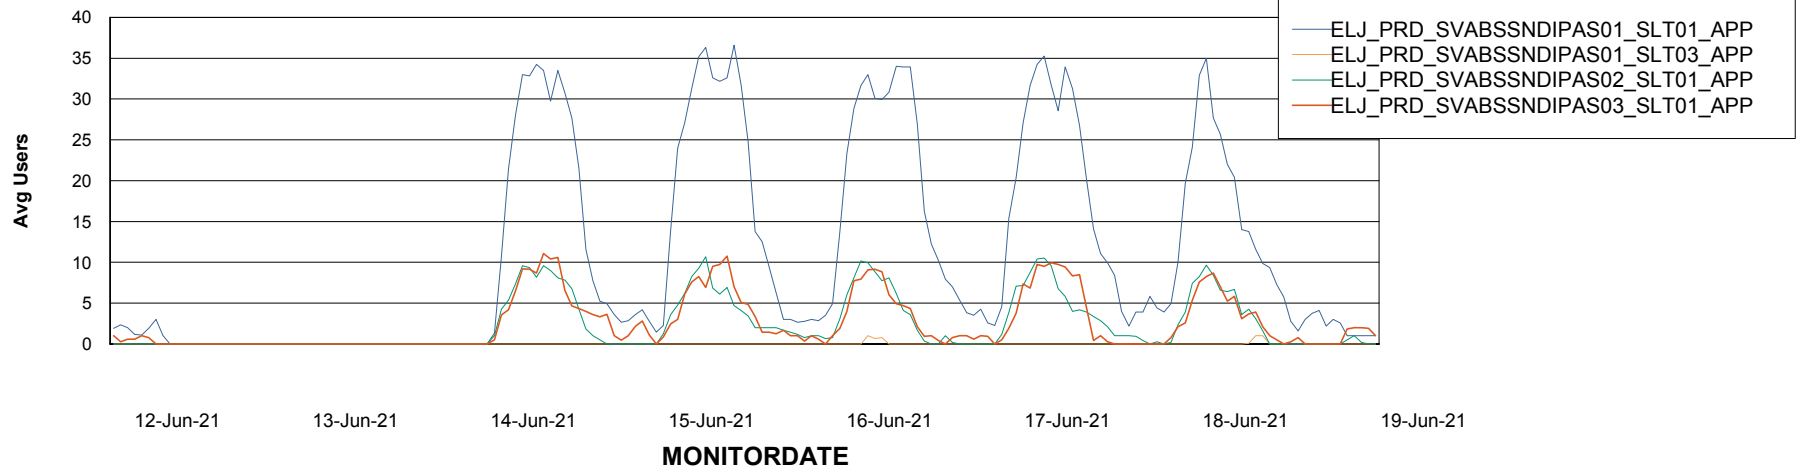

Weekly SLA Customer Report

Customer ELJ Production
Database ID 72

ABSSolute Application Server Services

Avg memory used per ABS Server Service

Avg users per day per ABS server

Weekly SLA Customer Report

Customer ELJ Production
Database ID 72