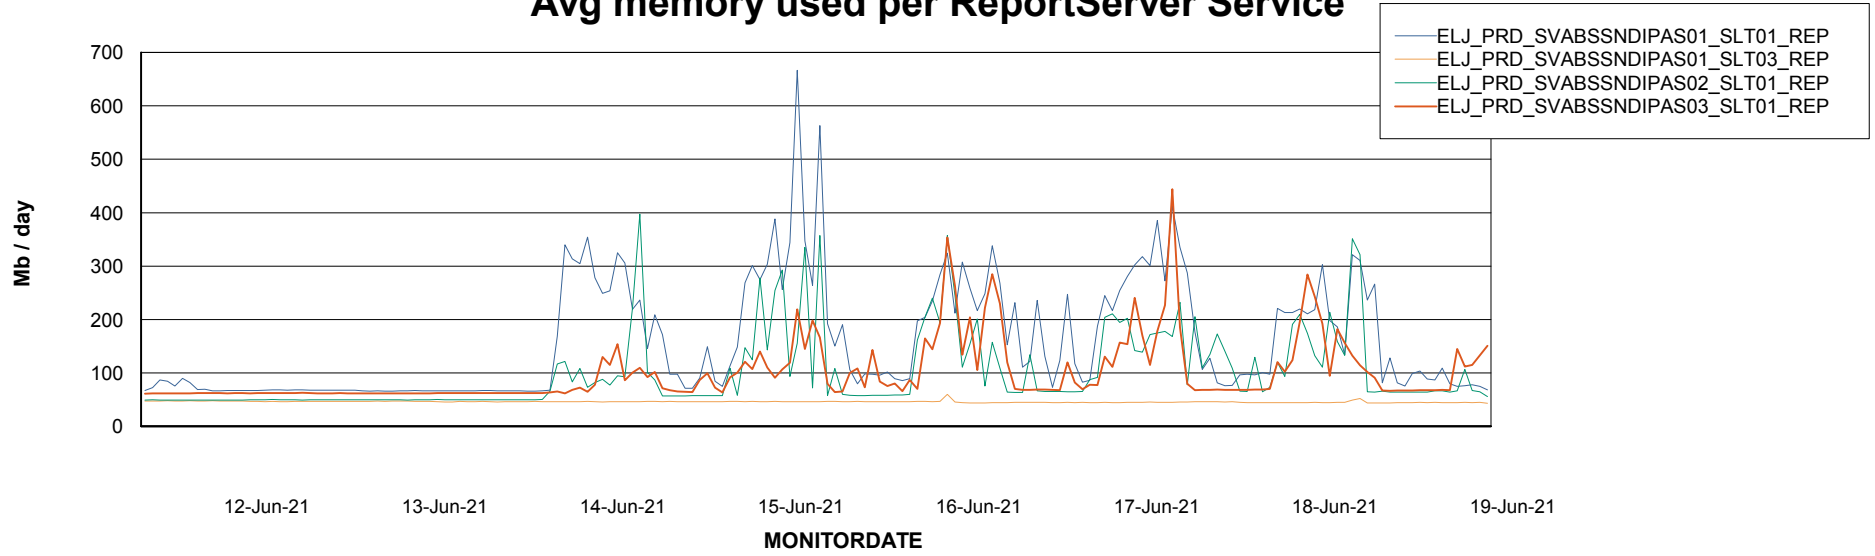

ABSSolute Application ReportServer Services

Avg memory used per ReportServer Service