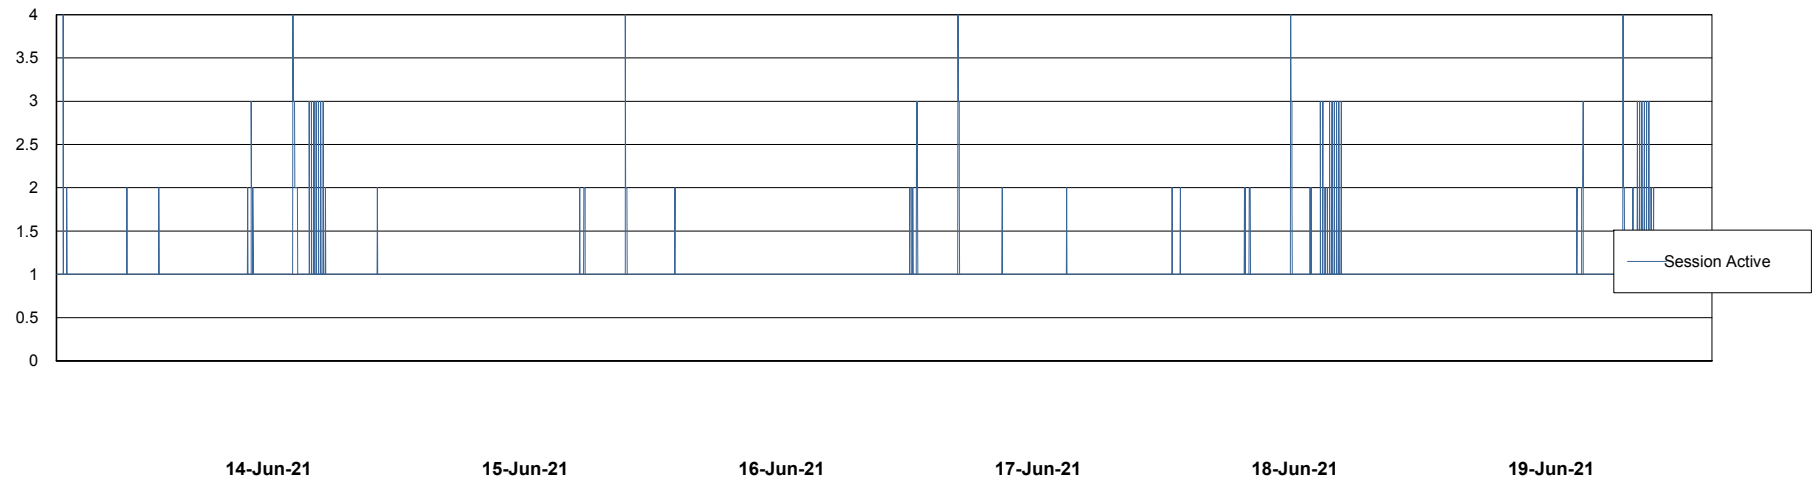

Database Performance ELJDB_PRD_BI