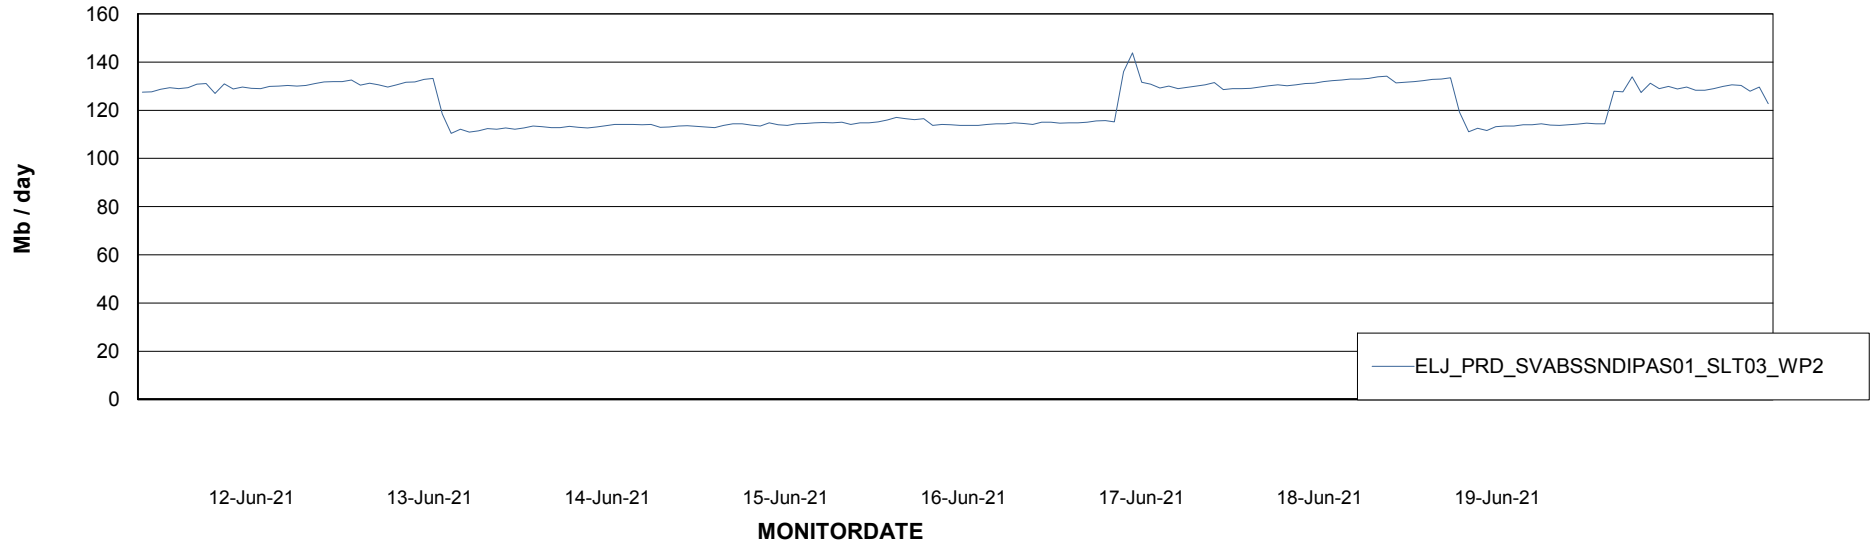

ABSSolute Application ReportServer Services

Avg memory used per ReportServer Service

Weekly SLA Customer Report

Customer ELJ Production
Database ID 72

ABSSolute Web Component Services

Avg memory used per ABS Web component