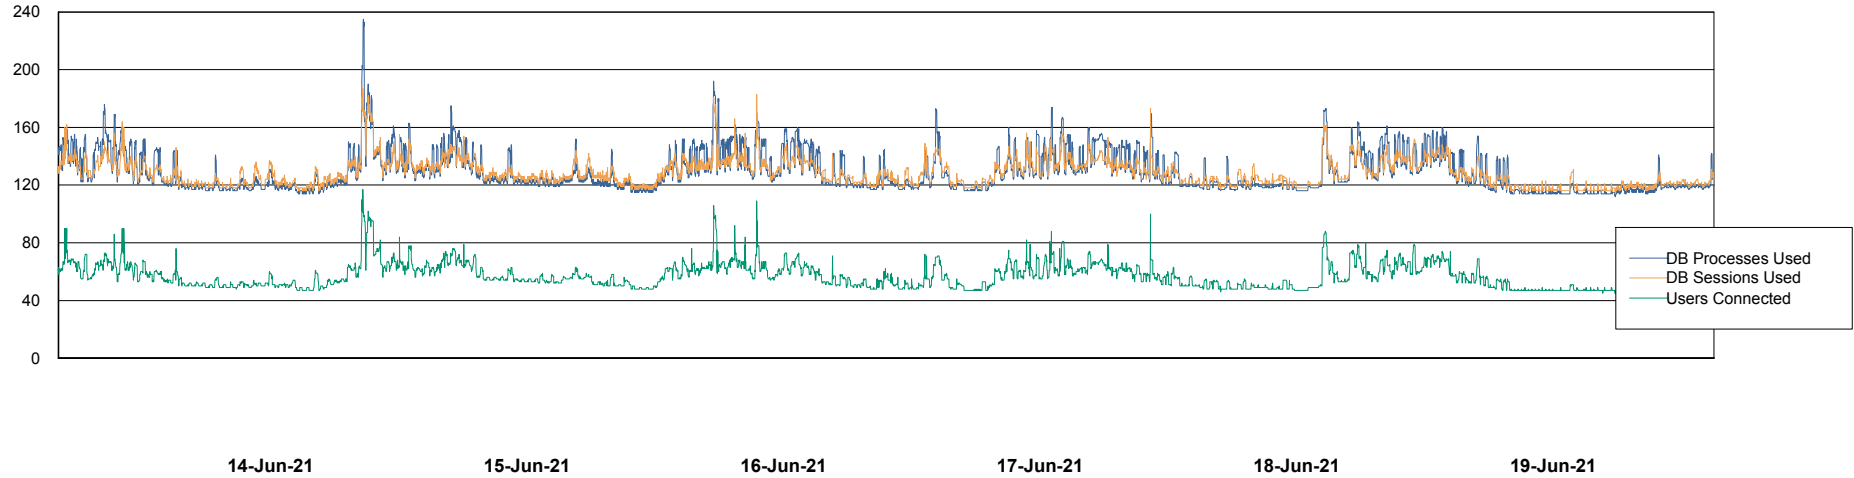

Weekly SLA Customer Report

Customer ELJ Production
Database ID 72

Database Performance ELJDB_PRD_BI

Weekly SLA Customer Report

Customer ELJ Production
Database ID 72

Database Performance ELJDB_Production

Weekly SLA Customer Report