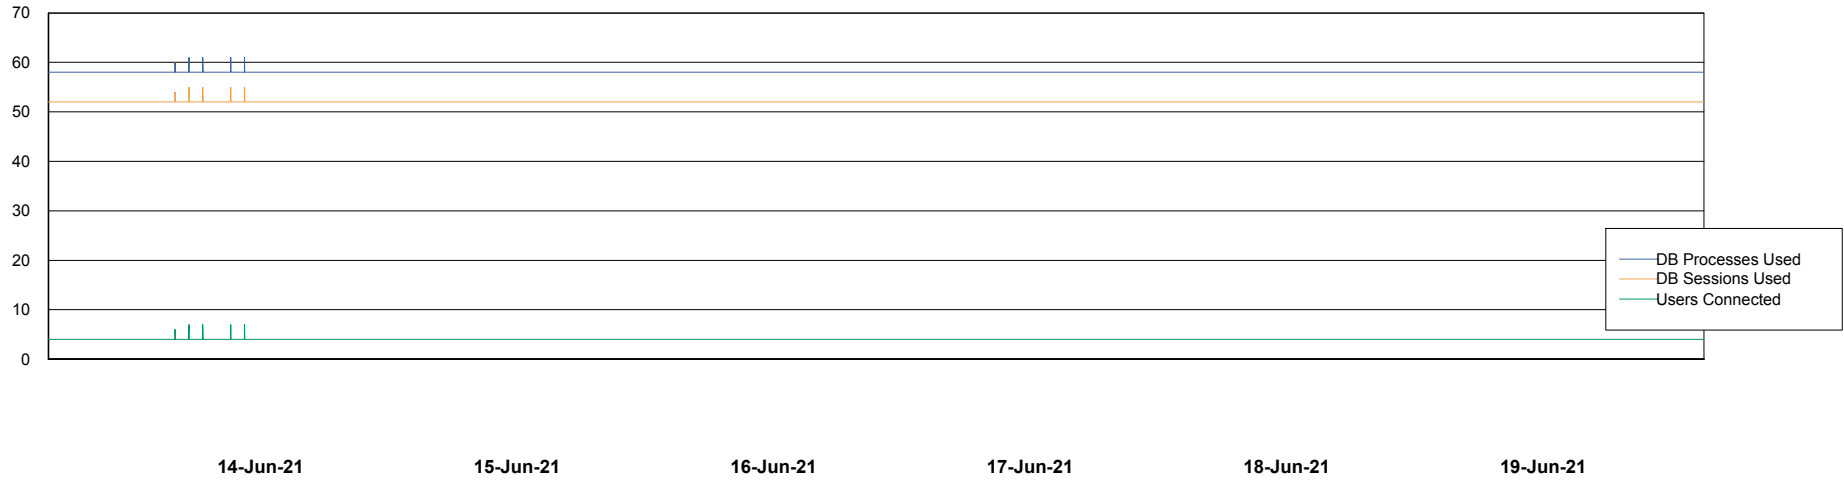

Database Performance ELJDB_Standby