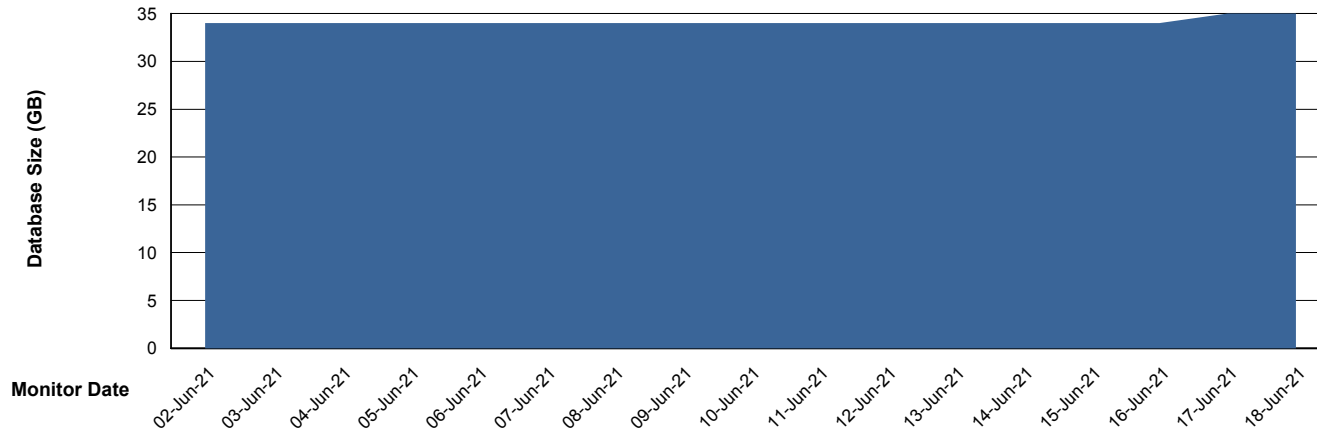

Weekly SLA Customer Report

Customer ECL_Production
 Database ID 77

Harddisk Usage ECL_PRD_ECL-ABS-WEB

| | Free disk space on C: (%) | Total disk space on C: (Gb) | Used disk space on C: (Gb) |
|-----------|---------------------------|-----------------------------|----------------------------|
| 18-Jun-21 | 53 | 127 | 60 |
| 17-Jun-21 | 53 | 127 | 59 |
| 16-Jun-21 | 54 | 127 | 59 |
| 15-Jun-21 | 54 | 127 | 58 |
| 14-Jun-21 | 54 | 127 | 58 |
| 13-Jun-21 | 55 | 127 | 57 |

DATABASE SIZE ECLDB_Production

Database growth over last month

Weekly SLA Customer Report

Customer ECL_Production
 Database ID 77

Database Tablespace ECLDB_Production

| Date | Tablespace Name | Filesize (Gb) | Usedsize (Gb) | Percentage free |
|-----------|-----------------|---------------|---------------|-----------------|
| 18-Jun-21 | ABSDATA | 38 | 32 | 15 |
| | INDX | 8 | 3 | 60 |
| 17-Jun-21 | ABSDATA | 38 | 32 | 15 |
| | INDX | 8 | 3 | 60 |
| 16-Jun-21 | ABSDATA | 38 | 32 | 15 |
| | INDX | 8 | 3 | 60 |
| 15-Jun-21 | ABSDATA | 38 | 32 | 15 |
| | INDX | 8 | 3 | 60 |
| 14-Jun-21 | ABSDATA | 38 | 32 | 16 |
| | INDX | 8 | 3 | 60 |
| 13-Jun-21 | ABSDATA | 38 | 32 | 16 |
| | INDX | 8 | 3 | 60 |