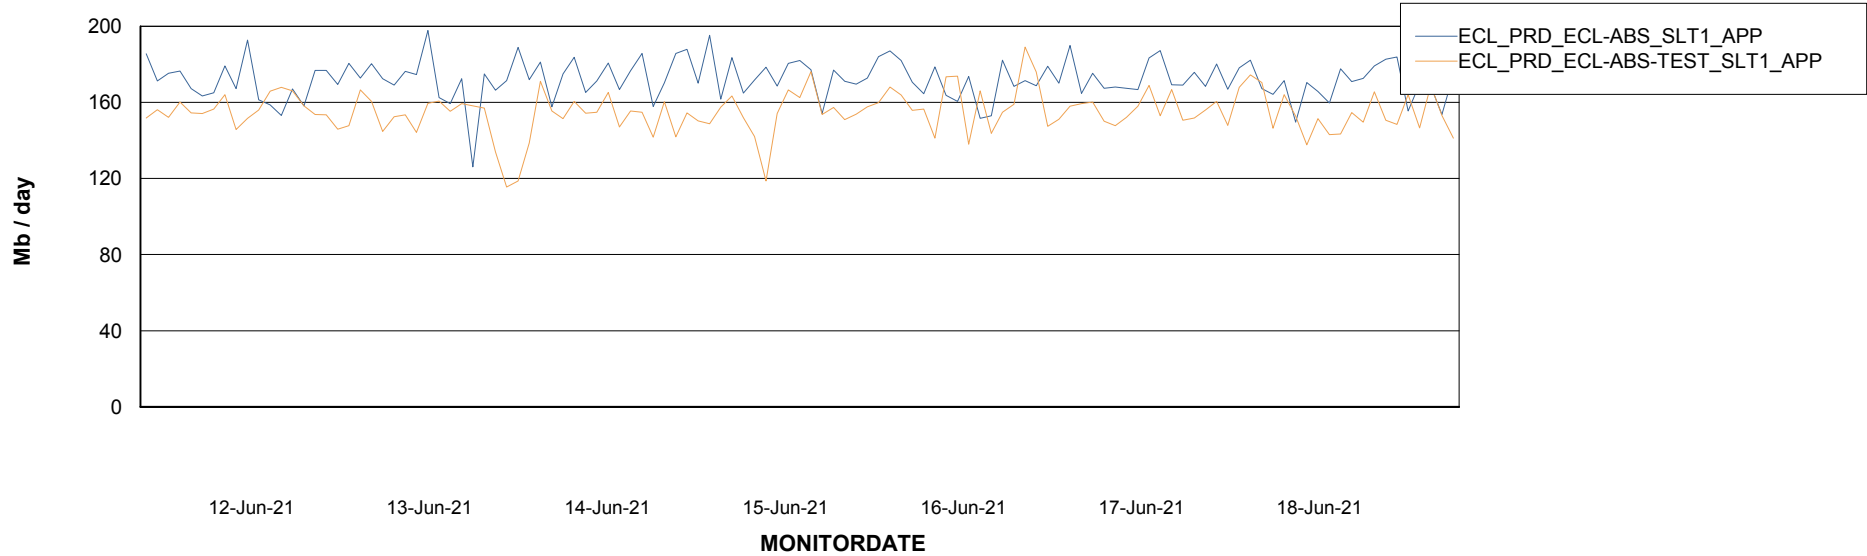

DATABASE SIZE ECLDB_Production

Database growth over last month

Weekly SLA Customer Report

Customer ECL_Production
 Database ID 77

Database Tablespace ECLDB_Production

| Date | Tablespace Name | Filesize (Gb) | Usedsize (Gb) | Percentage free |
|-----------|-----------------|---------------|---------------|-----------------|
| 18-Jun-21 | ABSDATA | 38 | 32 | 15 |
| | INDX | 8 | 3 | 60 |
| 17-Jun-21 | ABSDATA | 38 | 32 | 15 |
| | INDX | 8 | 3 | 60 |
| 16-Jun-21 | ABSDATA | 38 | 32 | 15 |
| | INDX | 8 | 3 | 60 |
| 15-Jun-21 | ABSDATA | 38 | 32 | 15 |
| | INDX | 8 | 3 | 60 |
| 14-Jun-21 | ABSDATA | 38 | 32 | 16 |
| | INDX | 8 | 3 | 60 |
| 13-Jun-21 | ABSDATA | 38 | 32 | 16 |
| | INDX | 8 | 3 | 60 |

Weekly SLA Customer Report

Customer ECL_Production
Database ID 77

ABSSolute Application Server Services

Avg memory used per ABS Server Service

Avg users per day per ABS server

Weekly SLA Customer Report

Customer ECL_Production
Database ID 77