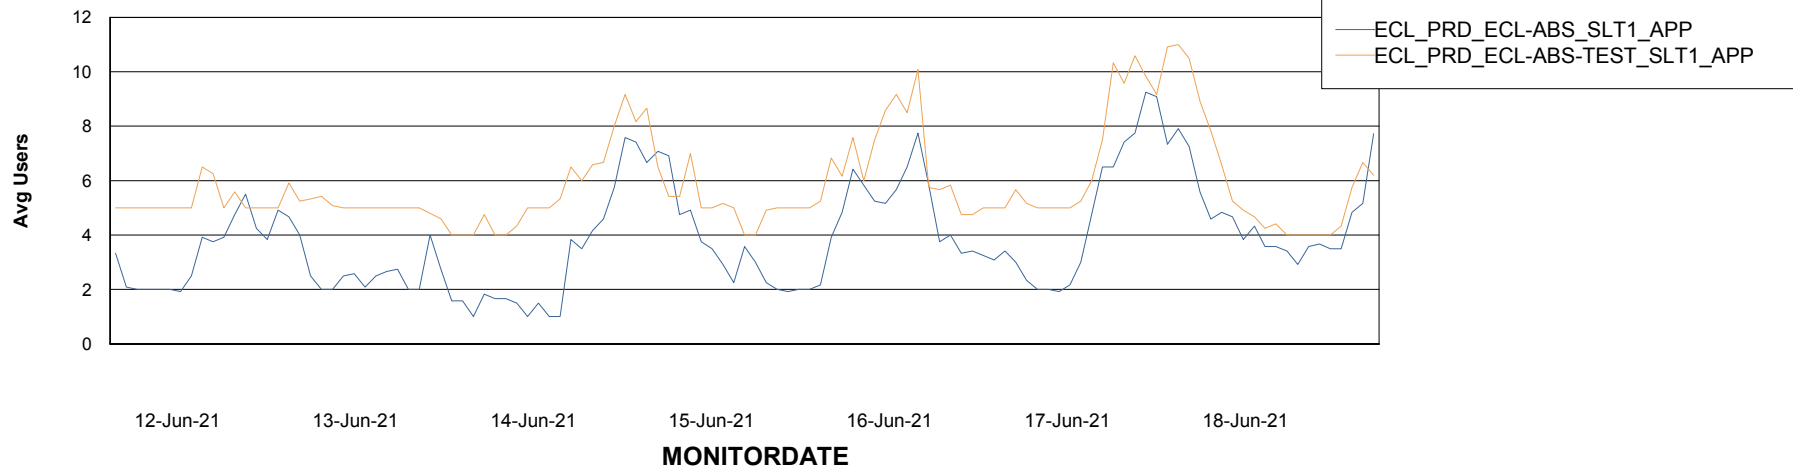

Weekly SLA Customer Report

Customer ECL_Production
Database ID 77

ABSSolute Application Server Services

Avg memory used per ABS Server Service

Avg users per day per ABS server

Weekly SLA Customer Report

Customer ECL_Production
Database ID 77