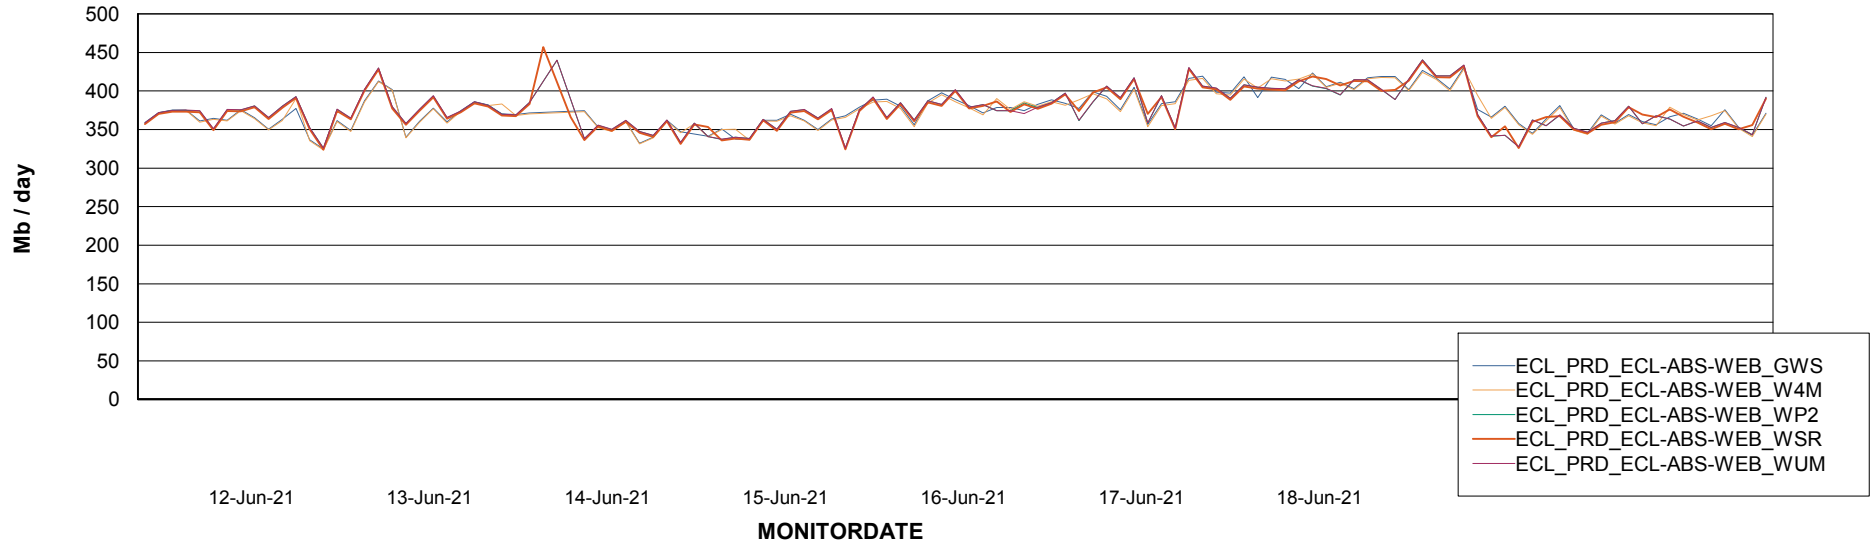

ABSSolute Application ReportServer Services

Avg memory used per ReportServer Service

Weekly SLA Customer Report

Customer ECL_Production
Database ID 77

ABSSolute Web Component Services

Avg memory used per ABS Web component