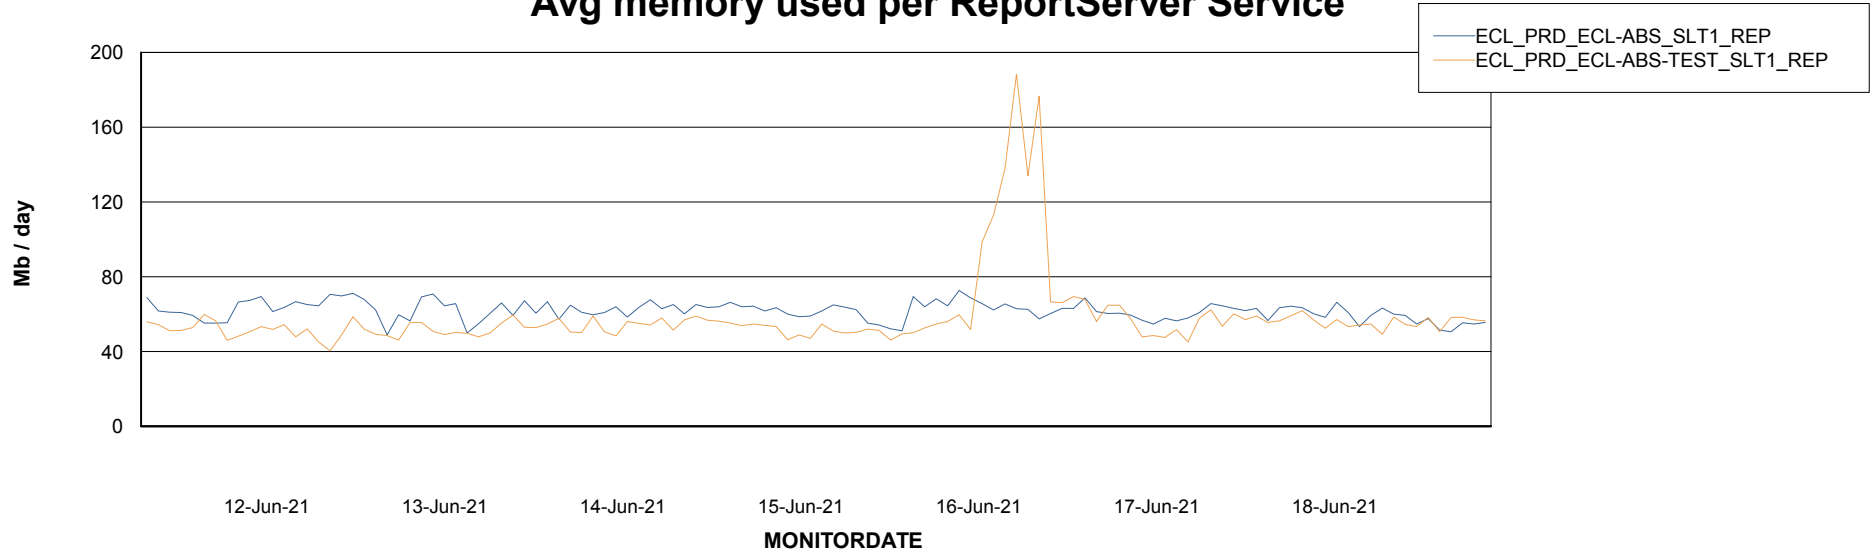

ABSSolute Application ReportServer Services

Avg memory used per ReportServer Service