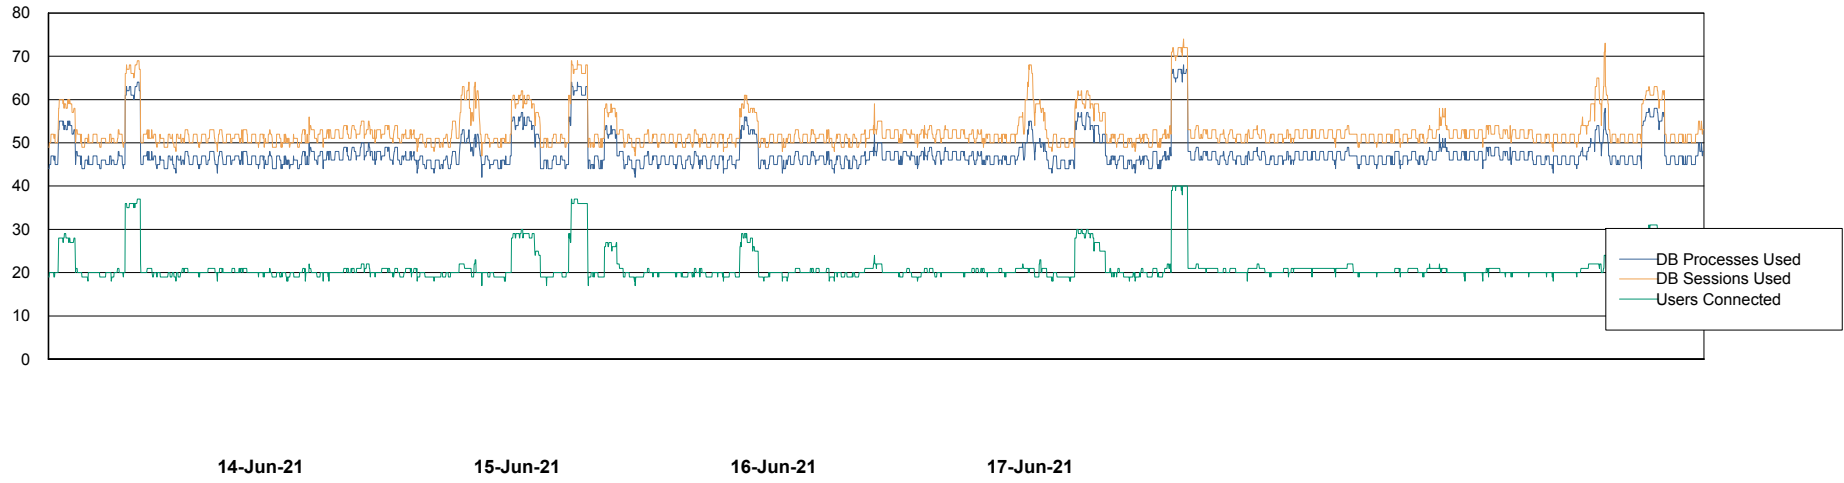

Weekly SLA Customer Report

Customer DFD Production
Database ID 39

Weekly SLA Customer Report

Customer DFD Production
Database ID 39

Database Performance DFDDB_Production

Weekly SLA Customer Report

Customer DFD Production
Database ID 39

Database Performance DFDDDBBI_Production

Weekly SLA Customer Report

Customer DFD Production
Database ID 39

DATABASE SIZE DFDDDB_Production

Database growth over last month

DATABASE SIZE DFDDDBI_Production

Database growth over last month