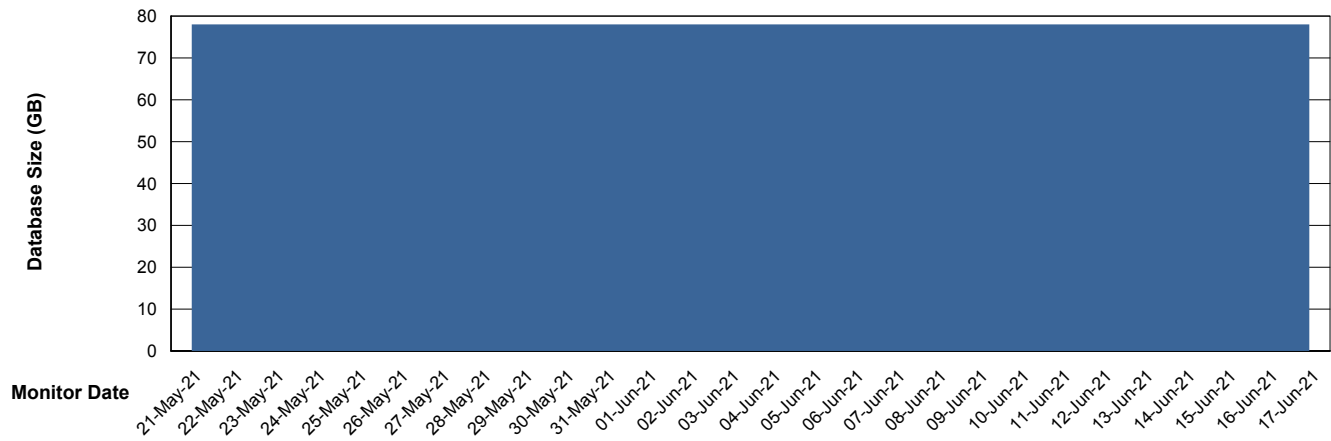

Weekly SLA Customer Report

Customer DFD Production
Database ID 39

Weekly SLA Customer Report

Customer DFD Production
Database ID 39

Database Performance DFDDB_Production

Weekly SLA Customer Report

Customer DFD Production
Database ID 39

Database Performance DFDDDBBI_Production

Weekly SLA Customer Report

Customer DFD Production
Database ID 39

DATABASE SIZE DFDDDB_Production

Database growth over last month

DATABASE SIZE DFDDDBI_Production

Database growth over last month

Weekly SLA Customer Report

Customer DFD Production
 Database ID 39

Database Tablespace		DFDDB_Production		
Date	Tablespace Name	Filesize (Gb)	Usedsize (Gb)	Percentage free
17-Jun-21	ABSDATA	83	66	20
	INDX	161	134	17
16-Jun-21	ABSDATA	83	66	20
	INDX	161	134	17
15-Jun-21	ABSDATA	83	66	20
	INDX	161	134	17
14-Jun-21	ABSDATA	83	66	20
	INDX	161	134	17
13-Jun-21	ABSDATA	83	66	20
	INDX	161	134	17