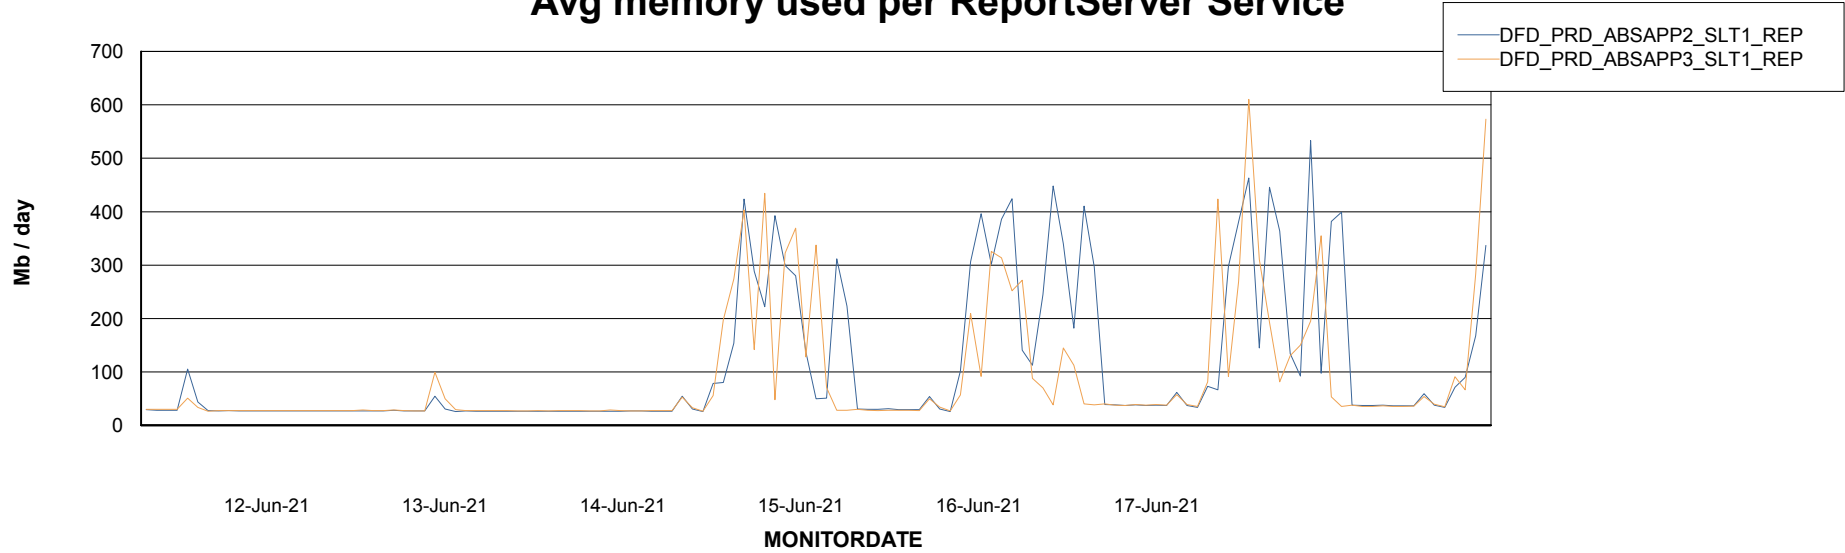

ABSSolute Application ReportServer Services

Avg memory used per ReportServer Service