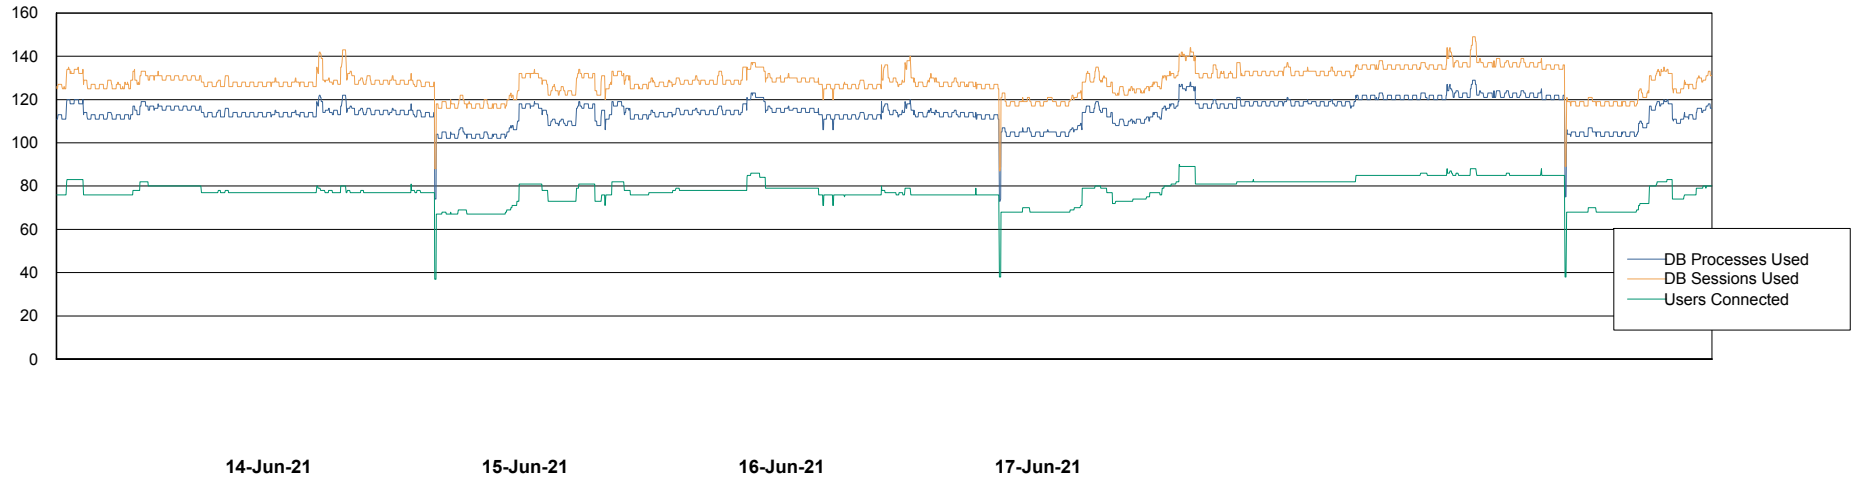

Weekly SLA Customer Report

Customer DFD Production
Database ID 39

Weekly SLA Customer Report

Customer DFD Production
Database ID 39

Database Performance DFDDB_Production

Weekly SLA Customer Report

Customer DFD Production
Database ID 39

Database Performance DFDDDBBI_Production

Weekly SLA Customer Report

Customer DFD Production
Database ID 39

DATABASE SIZE DFDDDB_Production

Database growth over last month

DATABASE SIZE DFDDDBI_Production

Database growth over last month