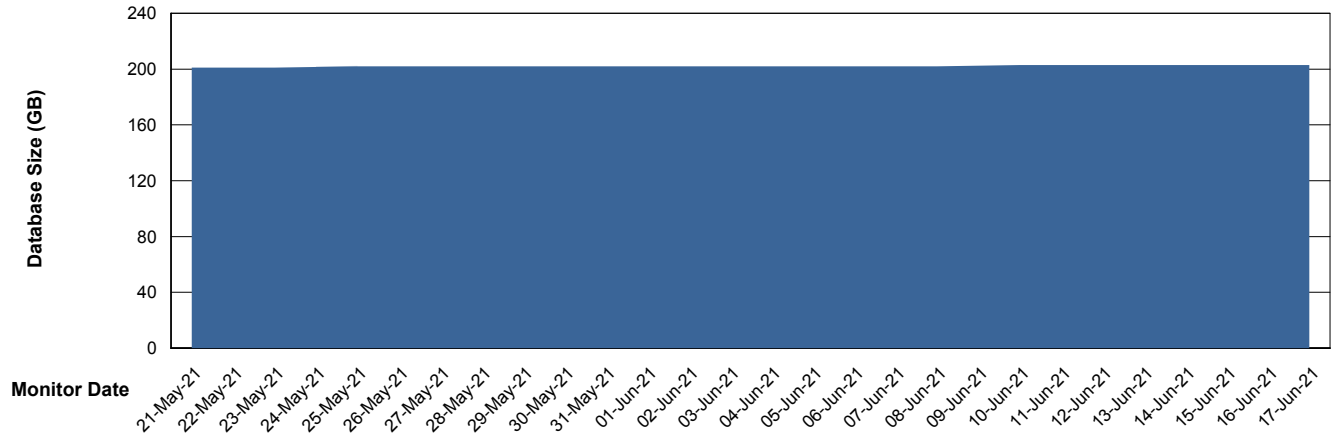

Weekly SLA Customer Report

Customer DFD Production
Database ID 39

Weekly SLA Customer Report

Customer DFD Production
Database ID 39

Database Performance DFDDB_Production

Weekly SLA Customer Report

Customer DFD Production
Database ID 39

Database Performance DFDDDBBI_Production

Weekly SLA Customer Report

Customer DFD Production
Database ID 39

DATABASE SIZE DFDDDB_Production

Database growth over last month

DATABASE SIZE DFDDDBI_Production

Database growth over last month

Weekly SLA Customer Report

Customer DFD Production
 Database ID 39

Database Tablespace		DFDDB_Production		
Date	Tablespace Name	Filesize (Gb)	Usedsize (Gb)	Percentage free
17-Jun-21	ABSDATA	83	66	20
	INDX	161	134	17
16-Jun-21	ABSDATA	83	66	20
	INDX	161	134	17
15-Jun-21	ABSDATA	83	66	20
	INDX	161	134	17
14-Jun-21	ABSDATA	83	66	20
	INDX	161	134	17
13-Jun-21	ABSDATA	83	66	20
	INDX	161	134	17