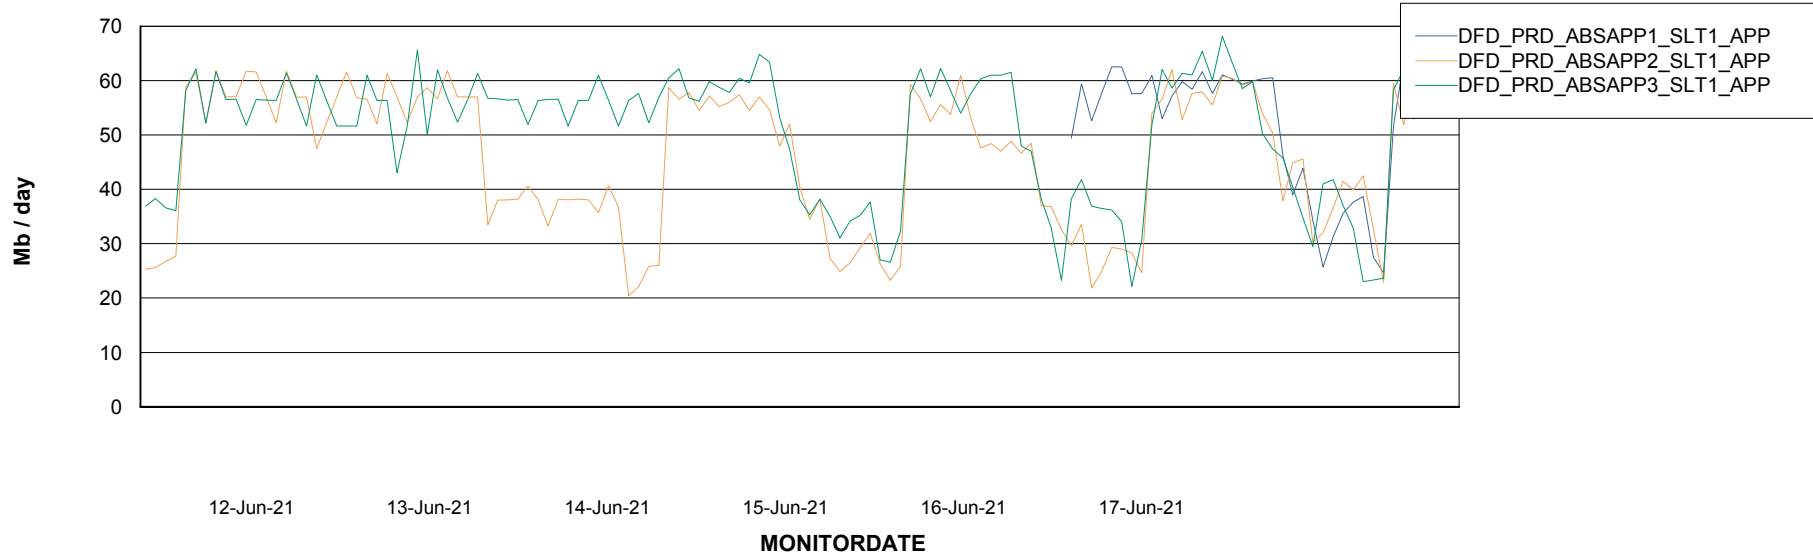

Weekly SLA Customer Report

Customer DFD Production
Database ID 39

Database Tablespace DFDDDBI_Production

Date	Tablespace Name	Filesize (Gb)	Usedsize (Gb)	Percentage free
17-Jun-21	ABSDATA	45	38	16
	INDX	42	35	17
16-Jun-21	ABSDATA	45	38	16
	INDX	42	35	17
15-Jun-21	ABSDATA	45	38	16
	INDX	42	35	17
14-Jun-21	ABSDATA	45	38	16
	INDX	42	35	17
13-Jun-21	ABSDATA	45	38	16
	INDX	42	35	17

Weekly SLA Customer Report

Customer DFD Production
Database ID 39

ABSSolute Application Server Services

Avg memory used per ABS Server Service

Avg users per day per ABS server

Weekly SLA Customer Report

Customer DFD Production
Database ID 39