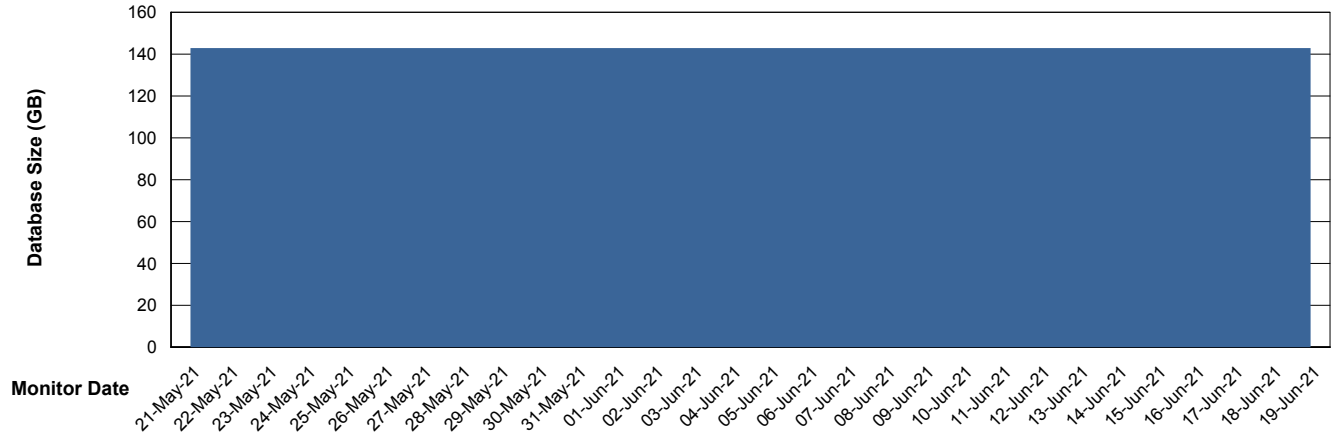

### Database growth over last month

DATABASE SIZE CLODB\_PRD\_Production

### Database growth over last month