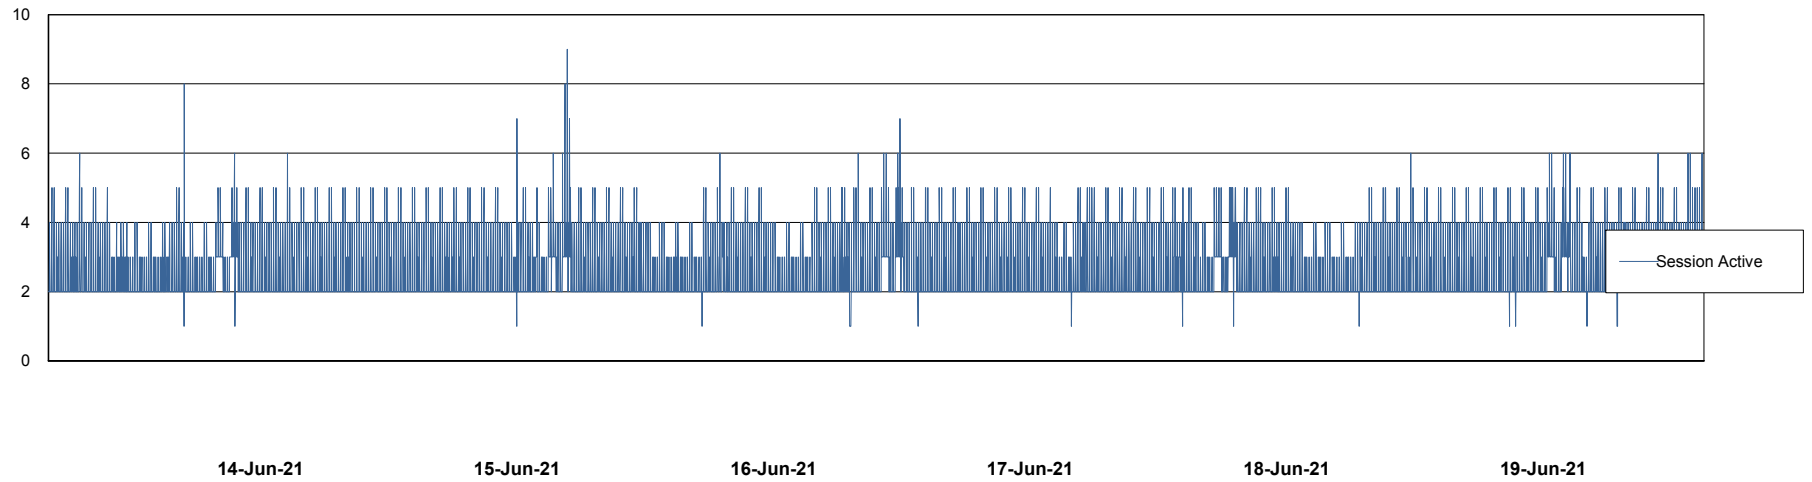

Database Performance CLODB_PRD_BI