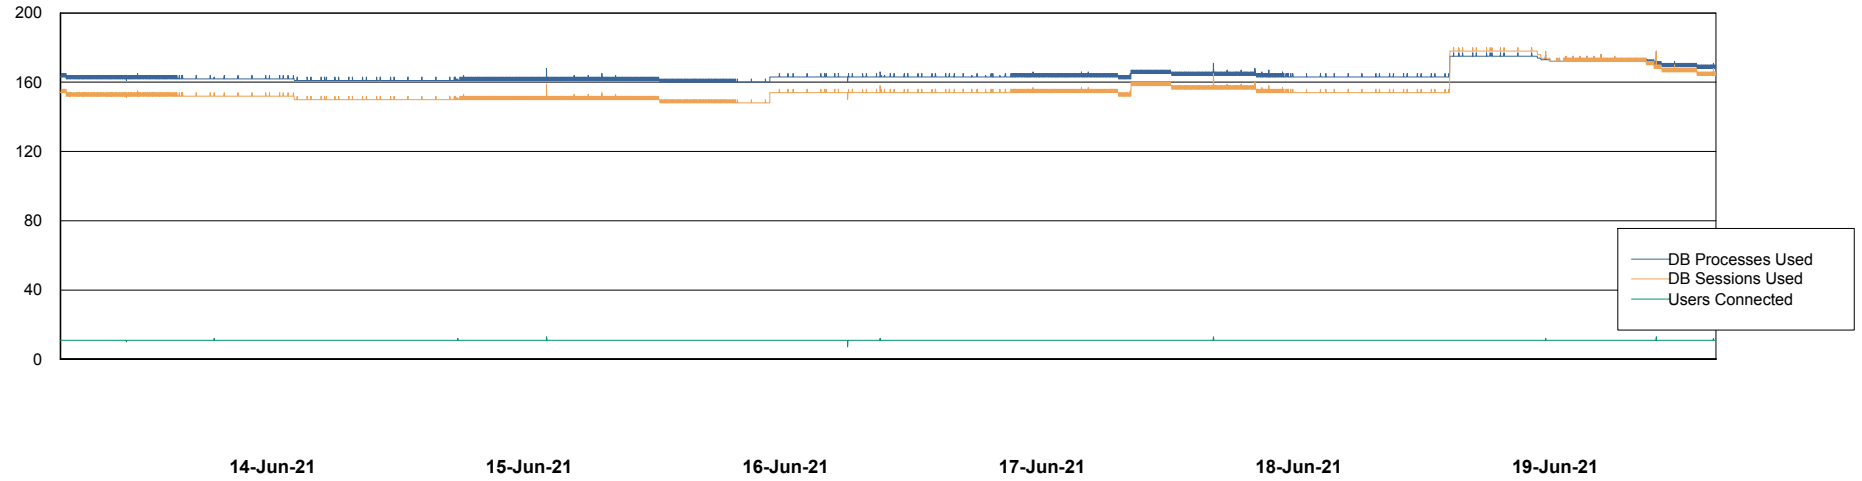

Database Performance CLODB_PRD_Test