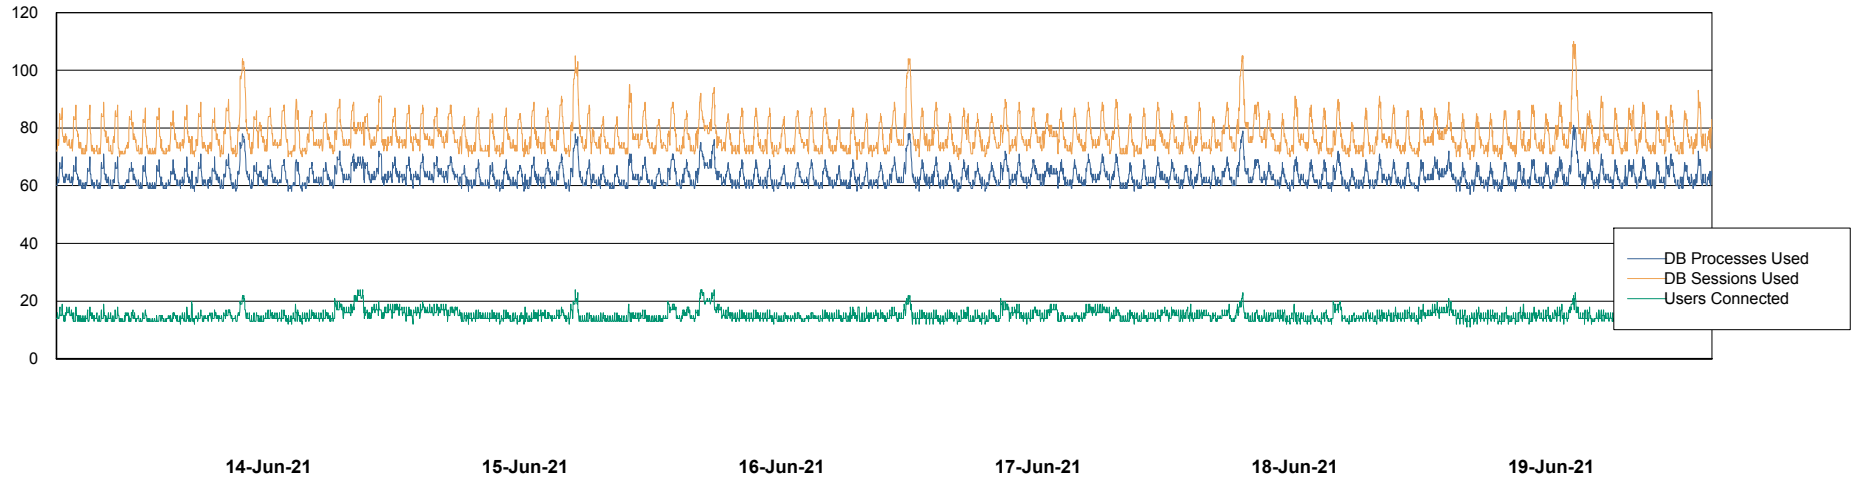

Database Performance CLODB_PRD_BI