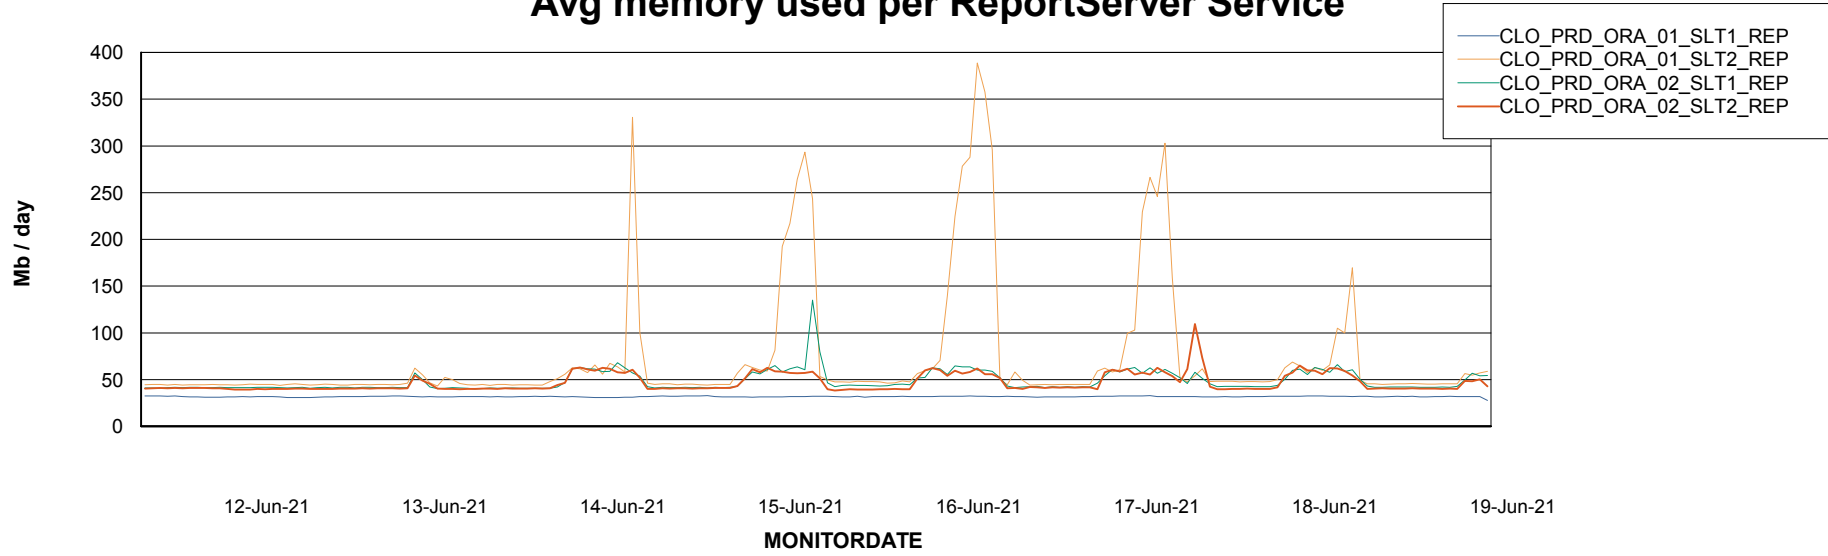

ABSSolute Application ReportServer Services

Avg memory used per ReportServer Service