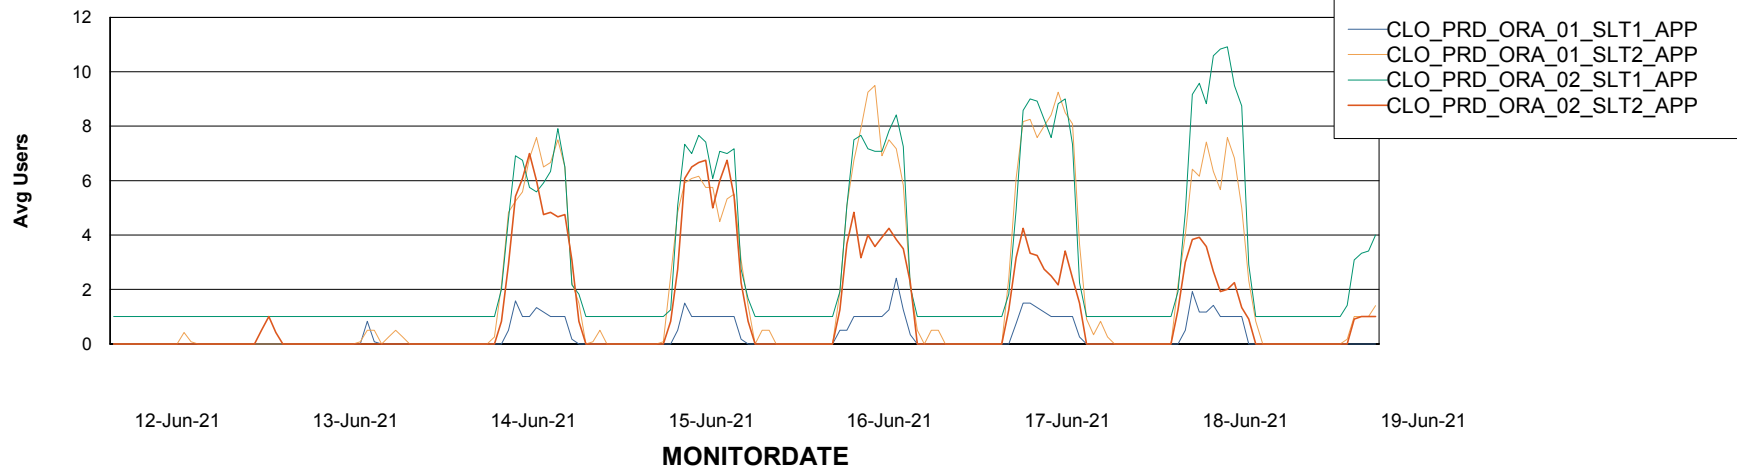

Avg users per day per ABS server