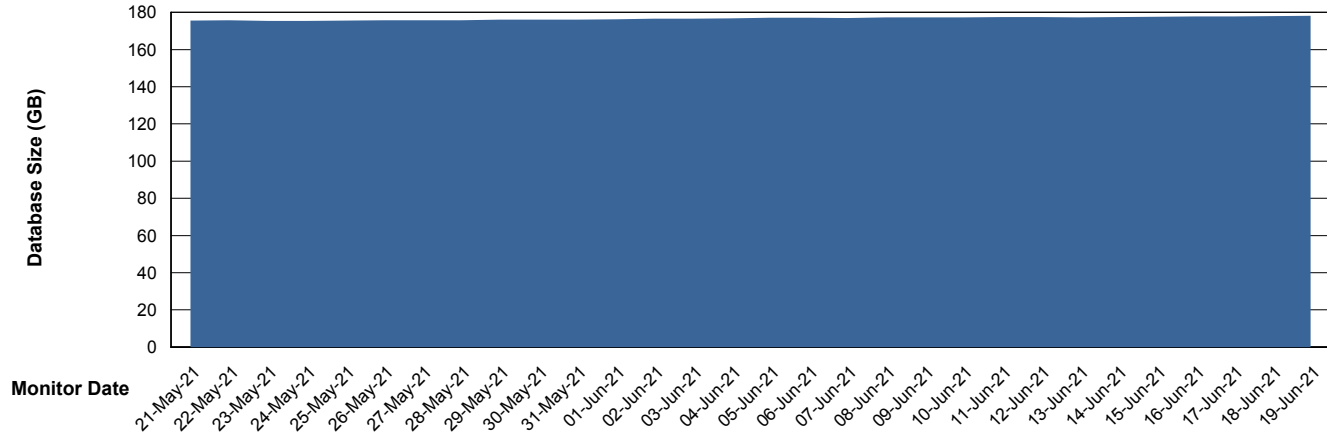

DATABASE SIZE CLODB_PRD_BI

Database growth over last month