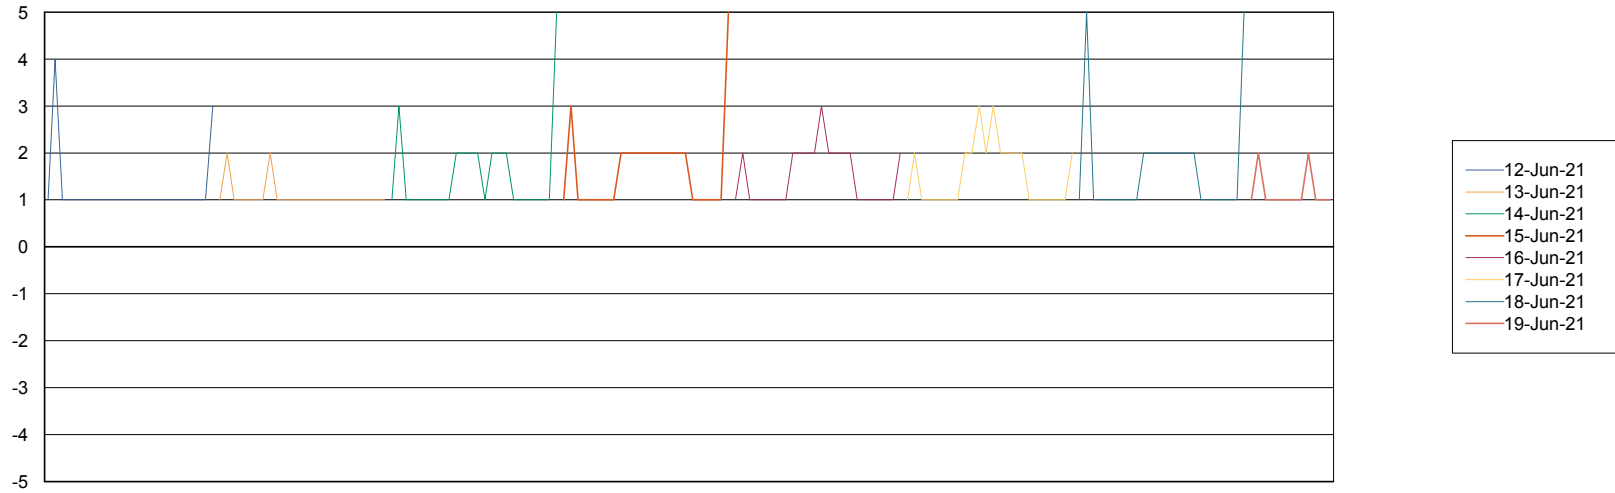

Standby Database Health CLO Production

Recovery lag for last 7 days