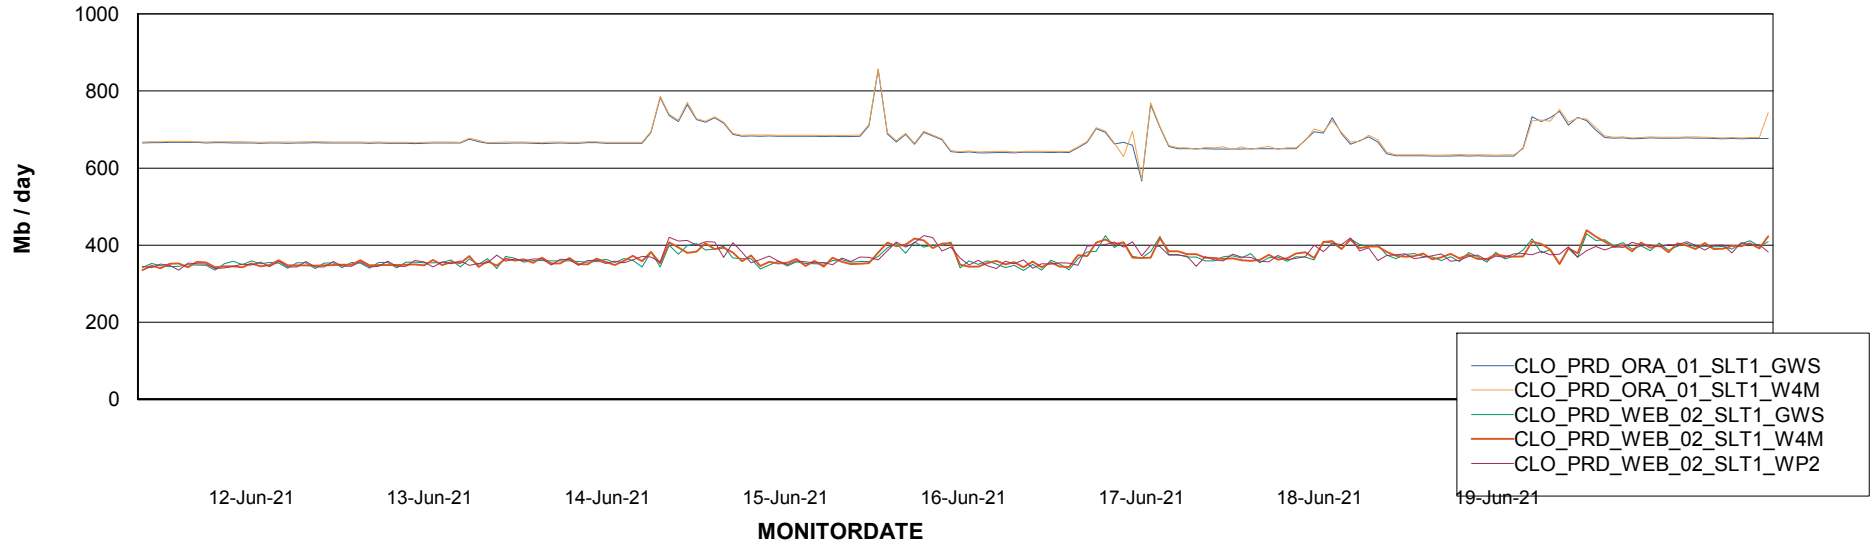

ABSolute Web Component Services

Avg memory used per ABS Web component