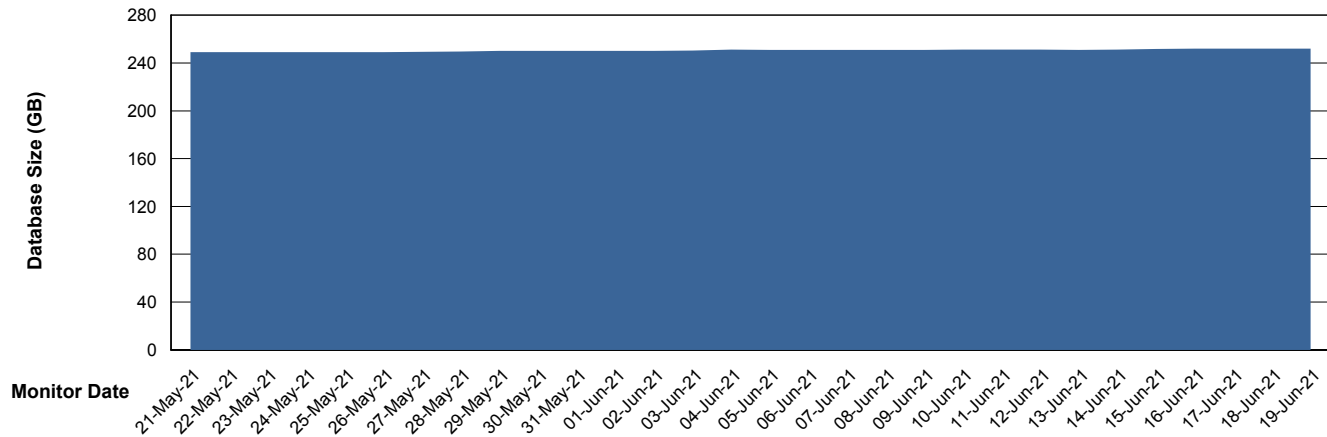

# Weekly SLA Customer Report

Customer CLO Production  
Database ID 38

DATABASE SIZE CLODB\_PRD\_BI

### Database growth over last month

DATABASE SIZE CLODB\_PRD\_Production

### Database growth over last month