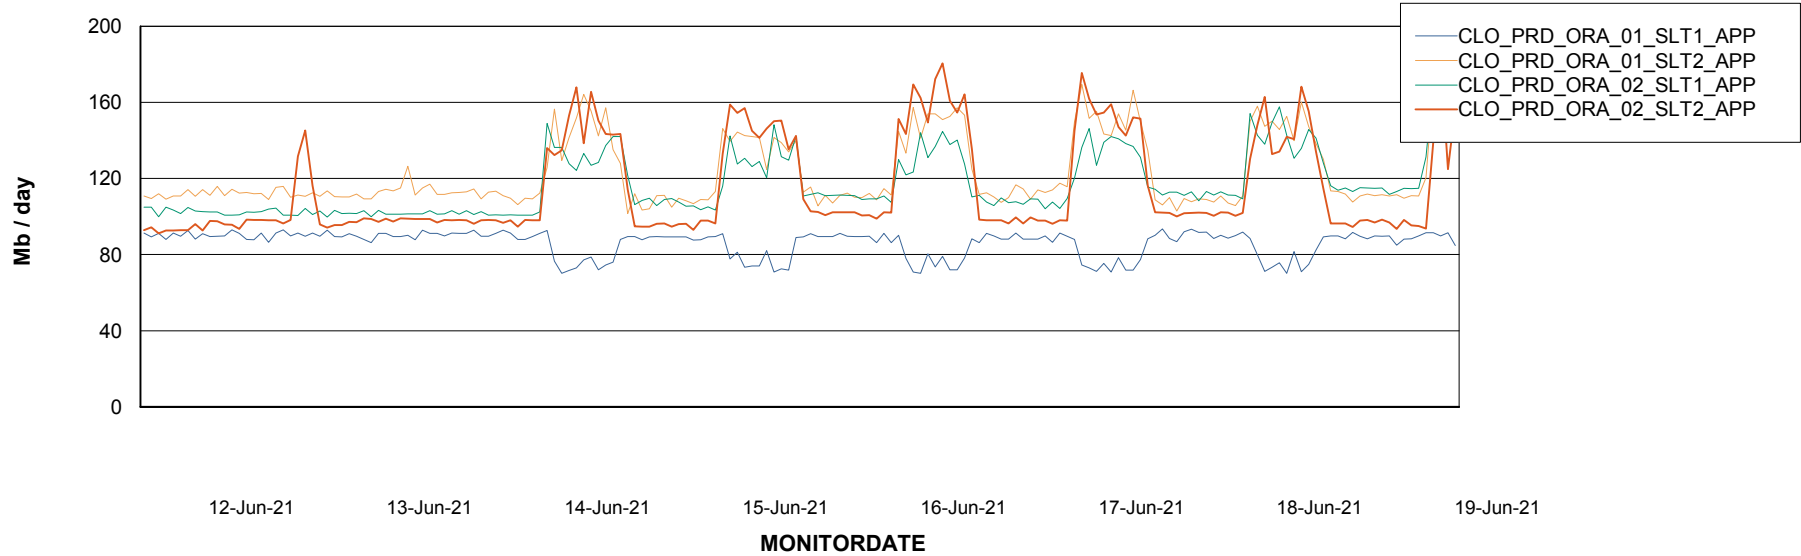

ABSSolute Application Server Services

Avg memory used per ABS Server Service