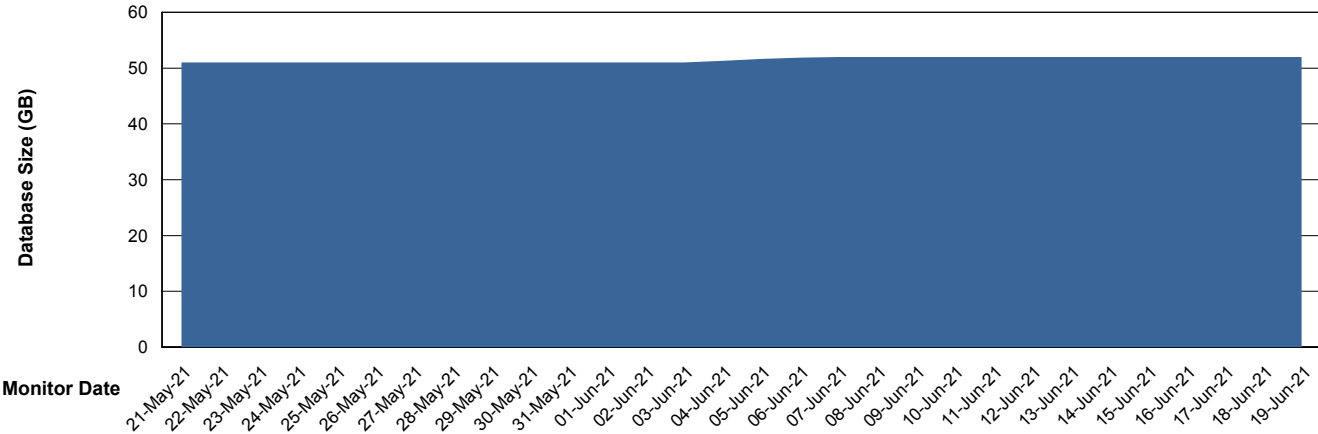

## Database Performance CIWDB\_Standby

# Weekly SLA Customer Report

Customer CIW Production  
 Database ID 45

DATABASE SIZE CIWDB\_Production

Database growth over last month

Database Tablespace CIWDB\_Production

Date	Tablespace Name	Filesize (Gb)	Usedsize (Gb)	Percentage free
19-Jun-21	ABSDATA	51	40	22
	INDX	12	6	50
18-Jun-21	ABSDATA	51	40	22
	INDX	12	6	50
17-Jun-21	ABSDATA	51	40	22
	INDX	12	6	50
16-Jun-21	ABSDATA	51	40	22
	INDX	12	6	50
15-Jun-21	ABSDATA	51	40	22
	INDX	12	6	50
14-Jun-21	ABSDATA	51	40	22
	INDX	12	6	50
13-Jun-21	ABSDATA	51	40	22
	INDX	12	6	50