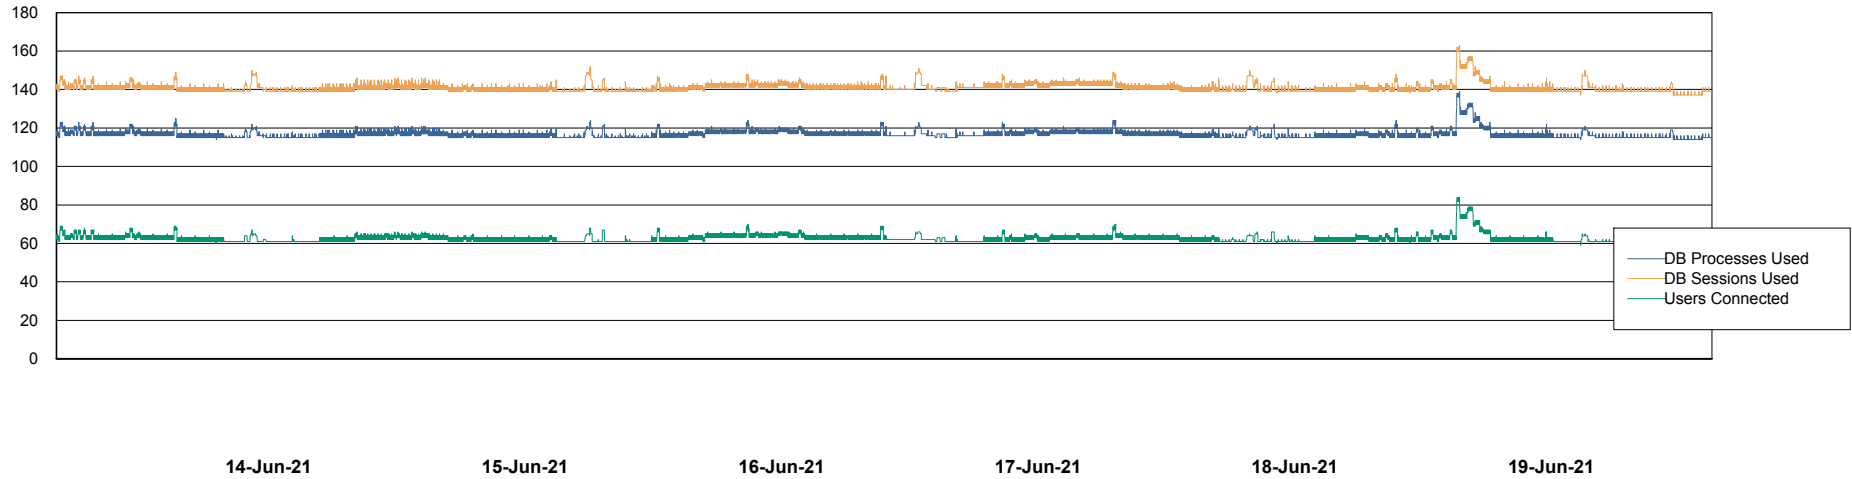

Database Performance CIWDB_Production