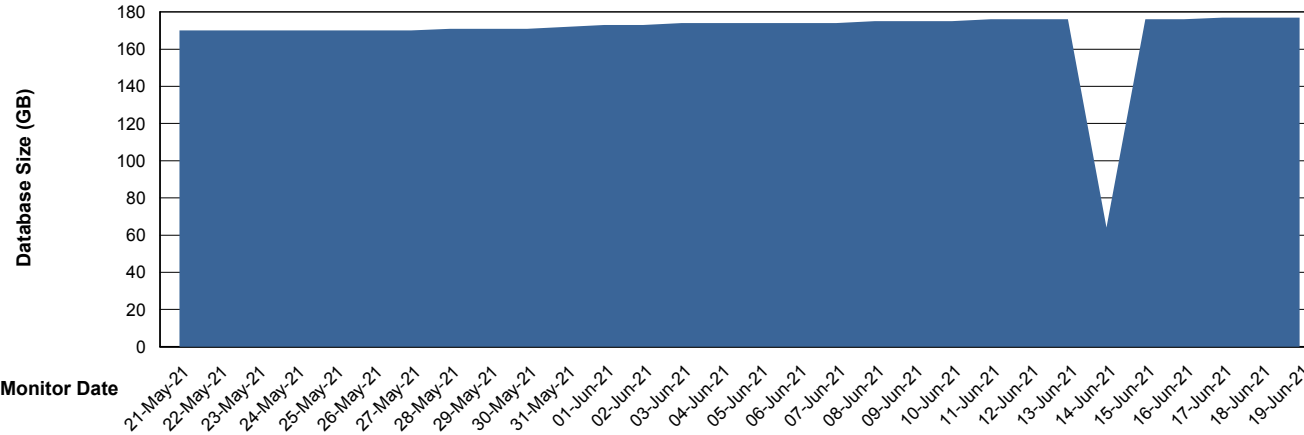

Weekly SLA Customer Report

Customer BNL_Production
 Database ID 83

Harddisk Usage BNL_PRD_vm-absa03

	Free disk space on C: (%)	Total disk space on C: (Gb)	Used disk space on C: (Gb)	Free disk space on D: (%)	Total disk space on D: (Gb)	Used disk space on D: (Gb)	Free disk space on F: (%)	Total disk space on F: (Gb)	Used disk space on F: (Gb)
19-Jun-21	69	127	39	51	127	62	92	64	5
18-Jun-21	69	127	39	51	127	62	92	64	5
17-Jun-21	69	127	39	52	127	62	92	64	5
16-Jun-21	69	127	40	52	127	62	92	64	5
15-Jun-21	69	127	39	52	127	61	92	64	5
14-Jun-21	69	0	39	52	0	0	92	0	5
13-Jun-21	68	127	40	52	127	61	92	64	5

Database Performance BNLDB_Production

Weekly SLA Customer Report

Customer BNL_Production
 Database ID 83

DATABASE SIZE BNLDB_Production

Database growth over last month

Database Tablespace BNLDB_Production

Date	Tablespace Name	Filesize (Gb)	Usedsize (Gb)	Percentage free
19-Jun-21	ABSDATA	122	65	47
	INDX	340	111	67
18-Jun-21	ABSDATA	122	65	47
	INDX	340	111	67
17-Jun-21	ABSDATA	122	65	47
	INDX	340	111	67
16-Jun-21	ABSDATA	122	65	47
	INDX	340	110	68
15-Jun-21	ABSDATA	122	65	47
	INDX	340	110	68
14-Jun-21	ABSDATA	122	65	47
13-Jun-21	ABSDATA	122	65	47
	INDX	340	110	68

Weekly SLA Customer Report

Customer BNL_Production
Database ID 83

ABSSolute Application Server Services

Avg memory used per ABS Server Service

Avg users per day per ABS server

Weekly SLA Customer Report

Customer BNL_Production
Database ID 83