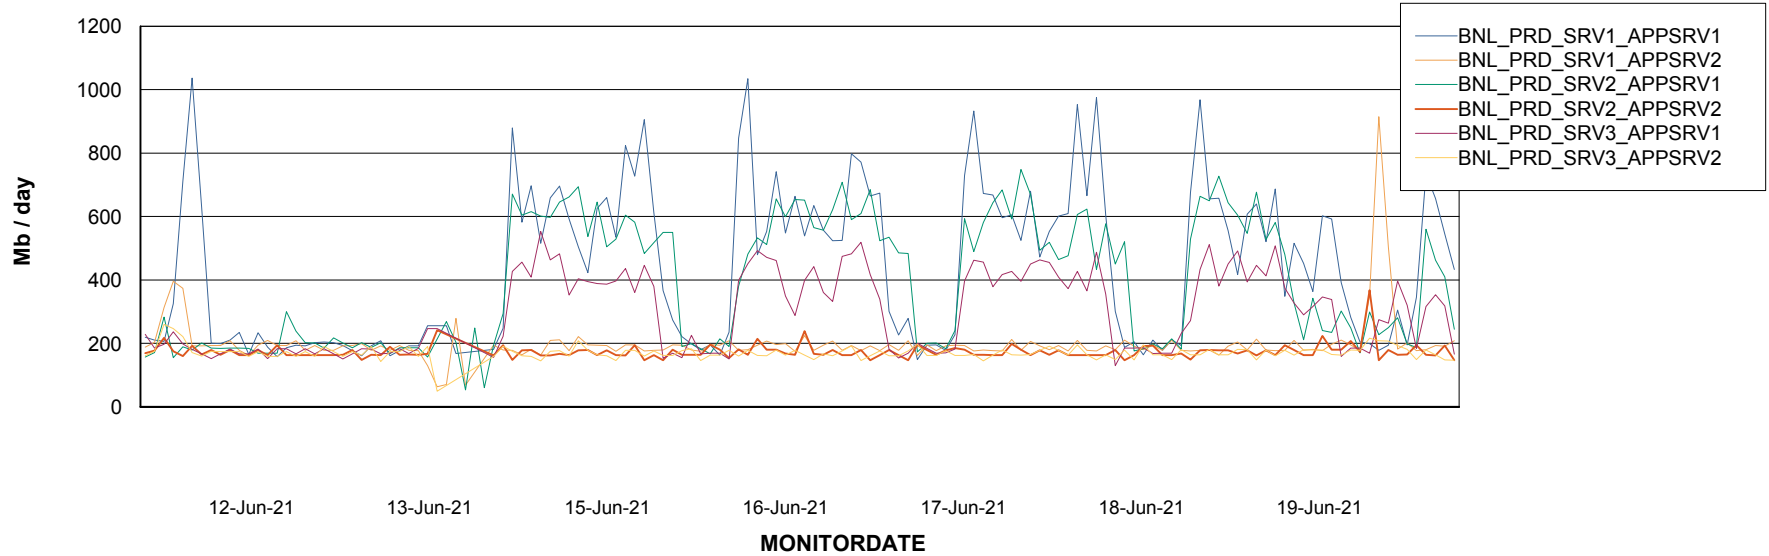

Weekly SLA Customer Report

Customer BNL_Production
 Database ID 83

Harddisk Usage BNL_PRD_vm-absa03

	Free disk space on C: (%)	Total disk space on C: (Gb)	Used disk space on C: (Gb)	Free disk space on D: (%)	Total disk space on D: (Gb)	Used disk space on D: (Gb)	Free disk space on F: (%)	Total disk space on F: (Gb)	Used disk space on F: (Gb)
19-Jun-21	69	127	39	51	127	62	92	64	5
18-Jun-21	69	127	39	51	127	62	92	64	5
17-Jun-21	69	127	39	52	127	62	92	64	5
16-Jun-21	69	127	40	52	127	62	92	64	5
15-Jun-21	69	127	39	52	127	61	92	64	5
14-Jun-21	69	0	39	52	0	0	92	0	5
13-Jun-21	68	127	40	52	127	61	92	64	5

Database Performance BNLDB_Production

Weekly SLA Customer Report

Customer BNL_Production
 Database ID 83

DATABASE SIZE BNLDB_Production

Database growth over last month

Database Tablespace BNLDB_Production

Date	Tablespace Name	Filesize (Gb)	Usedsize (Gb)	Percentage free
19-Jun-21	ABSDATA	122	65	47
	INDX	340	111	67
18-Jun-21	ABSDATA	122	65	47
	INDX	340	111	67
17-Jun-21	ABSDATA	122	65	47
	INDX	340	111	67
16-Jun-21	ABSDATA	122	65	47
	INDX	340	110	68
15-Jun-21	ABSDATA	122	65	47
	INDX	340	110	68
14-Jun-21	ABSDATA	122	65	47
13-Jun-21	ABSDATA	122	65	47
	INDX	340	110	68

Weekly SLA Customer Report

Customer BNL_Production
Database ID 83

ABSSolute Application Server Services

Avg memory used per ABS Server Service

Avg users per day per ABS server

Weekly SLA Customer Report

Customer BNL_Production
Database ID 83