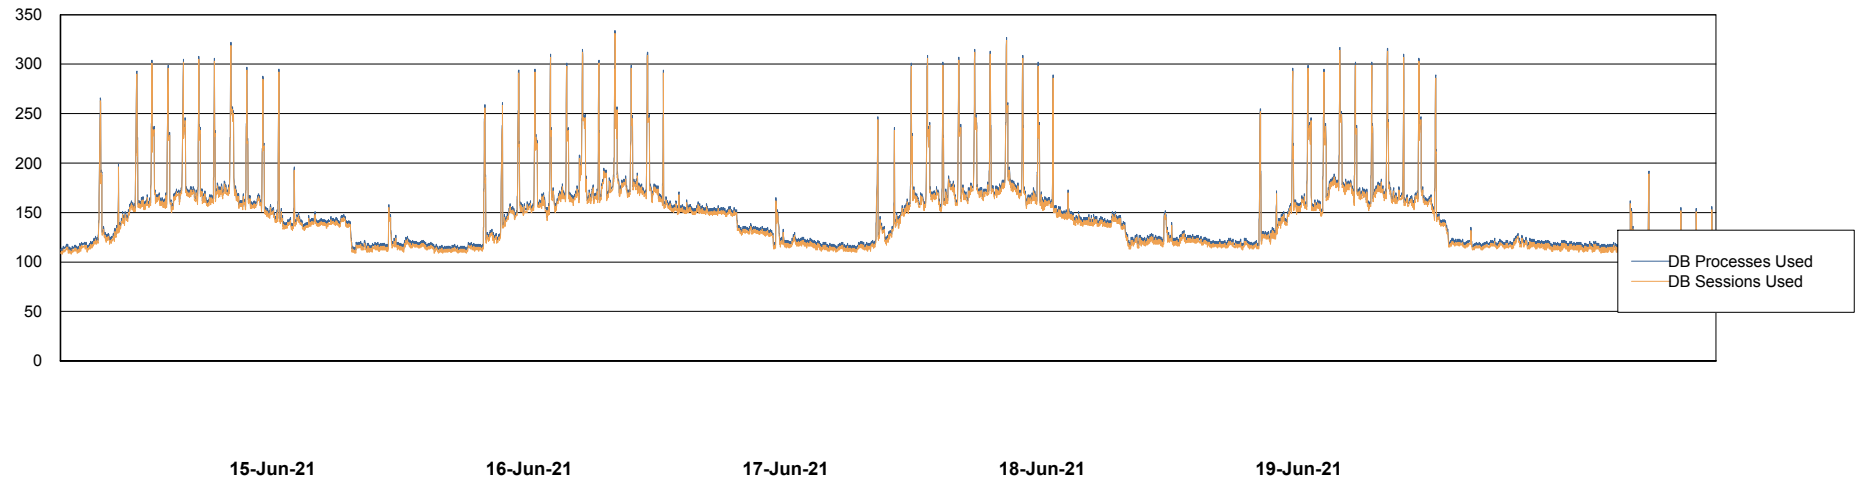

Database Performance BNLDB_Production