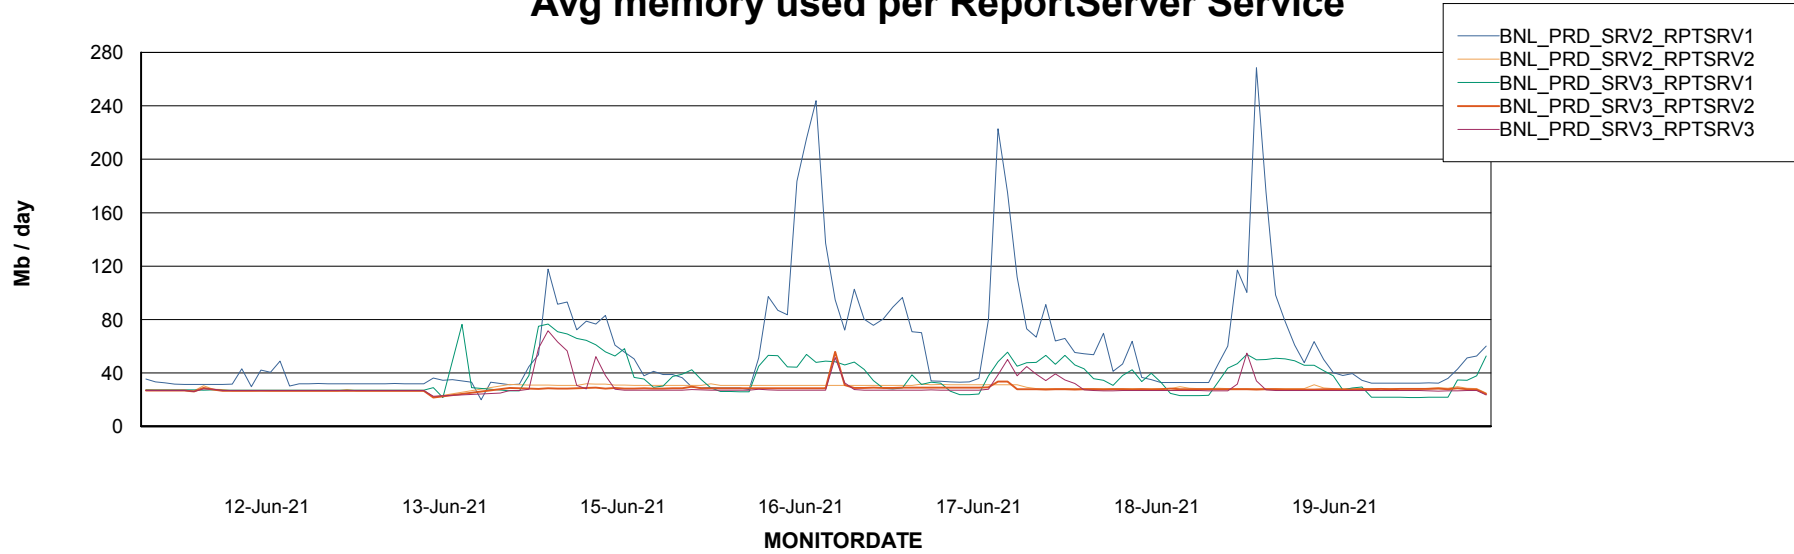

ABSolute Web Component Services

Avg memory used per ReportServer Service